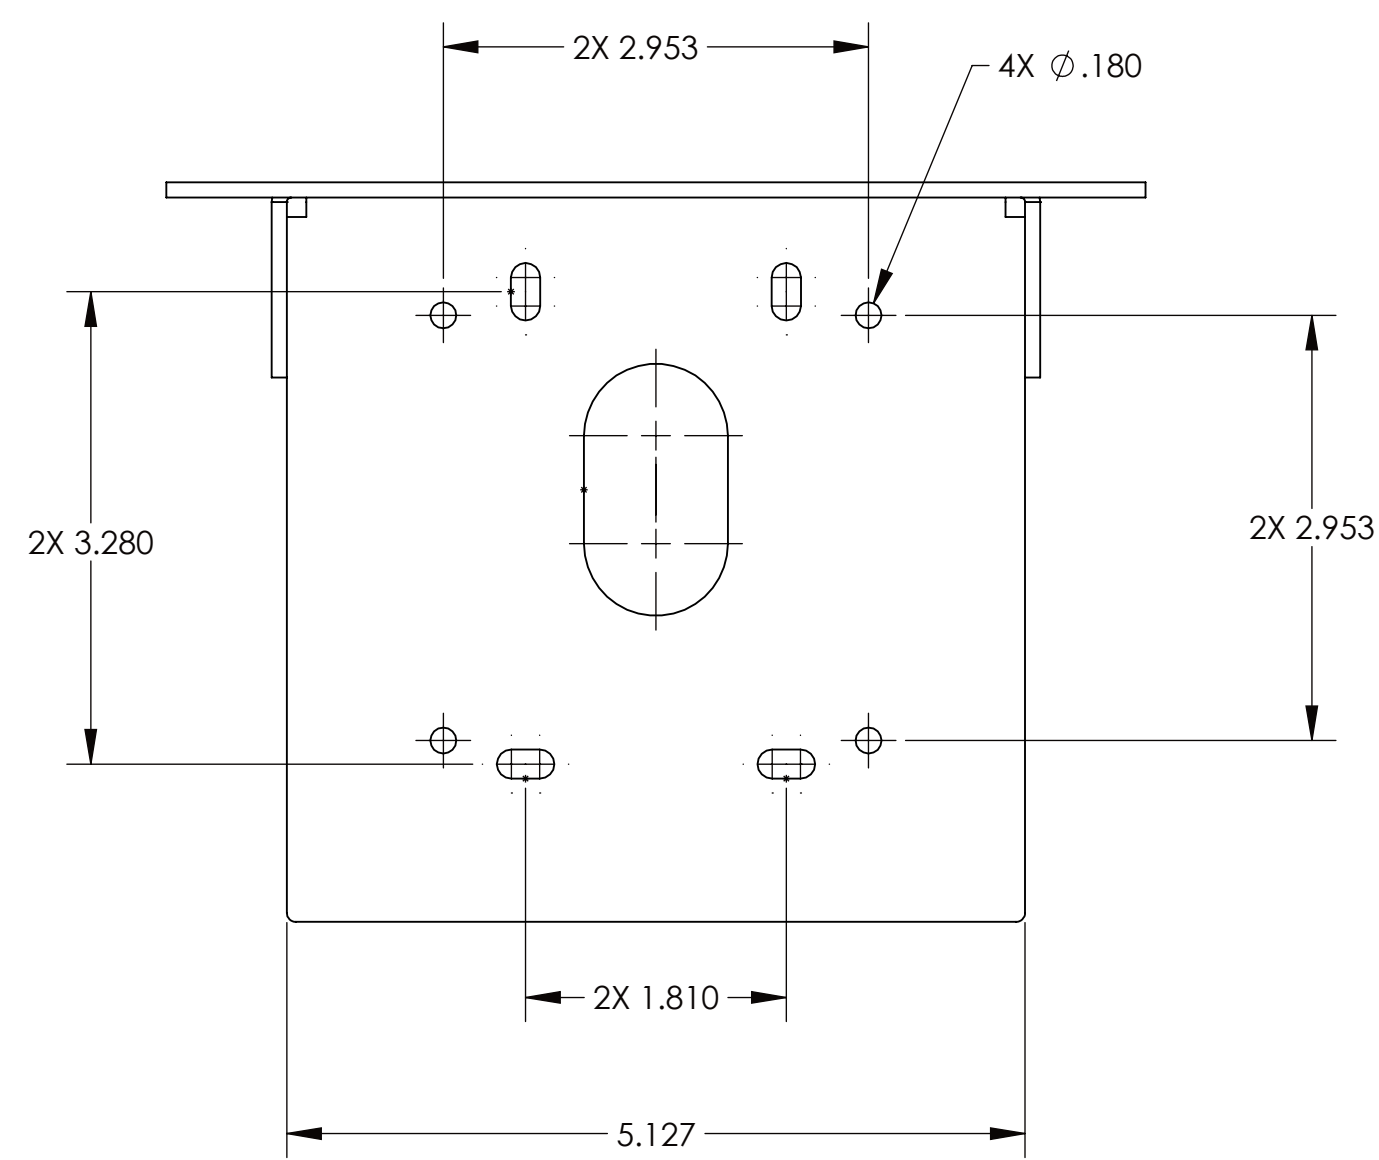

DRAWING NO.
CONFSHOT AV
WALL MOUNT

DRAWN WLF	CHECKED	APPROVED	DATE 12/21/17
MATERIAL 12 GA (.105 THK) STEEL	SIZE D		SCALE 3:4
FINISH BLACK OR WHITE POWDERCOAT		DRAWING NO. CONFSHOT AV WALL MOUNT	

DIMENSIONS ARE IN INCHES

TITLE CONFERENCESHOT AV WALL MOUNT	SHEET 1 OF 1	DRAWING NO. CONFSHOT AV WALL MOUNT	REV. -