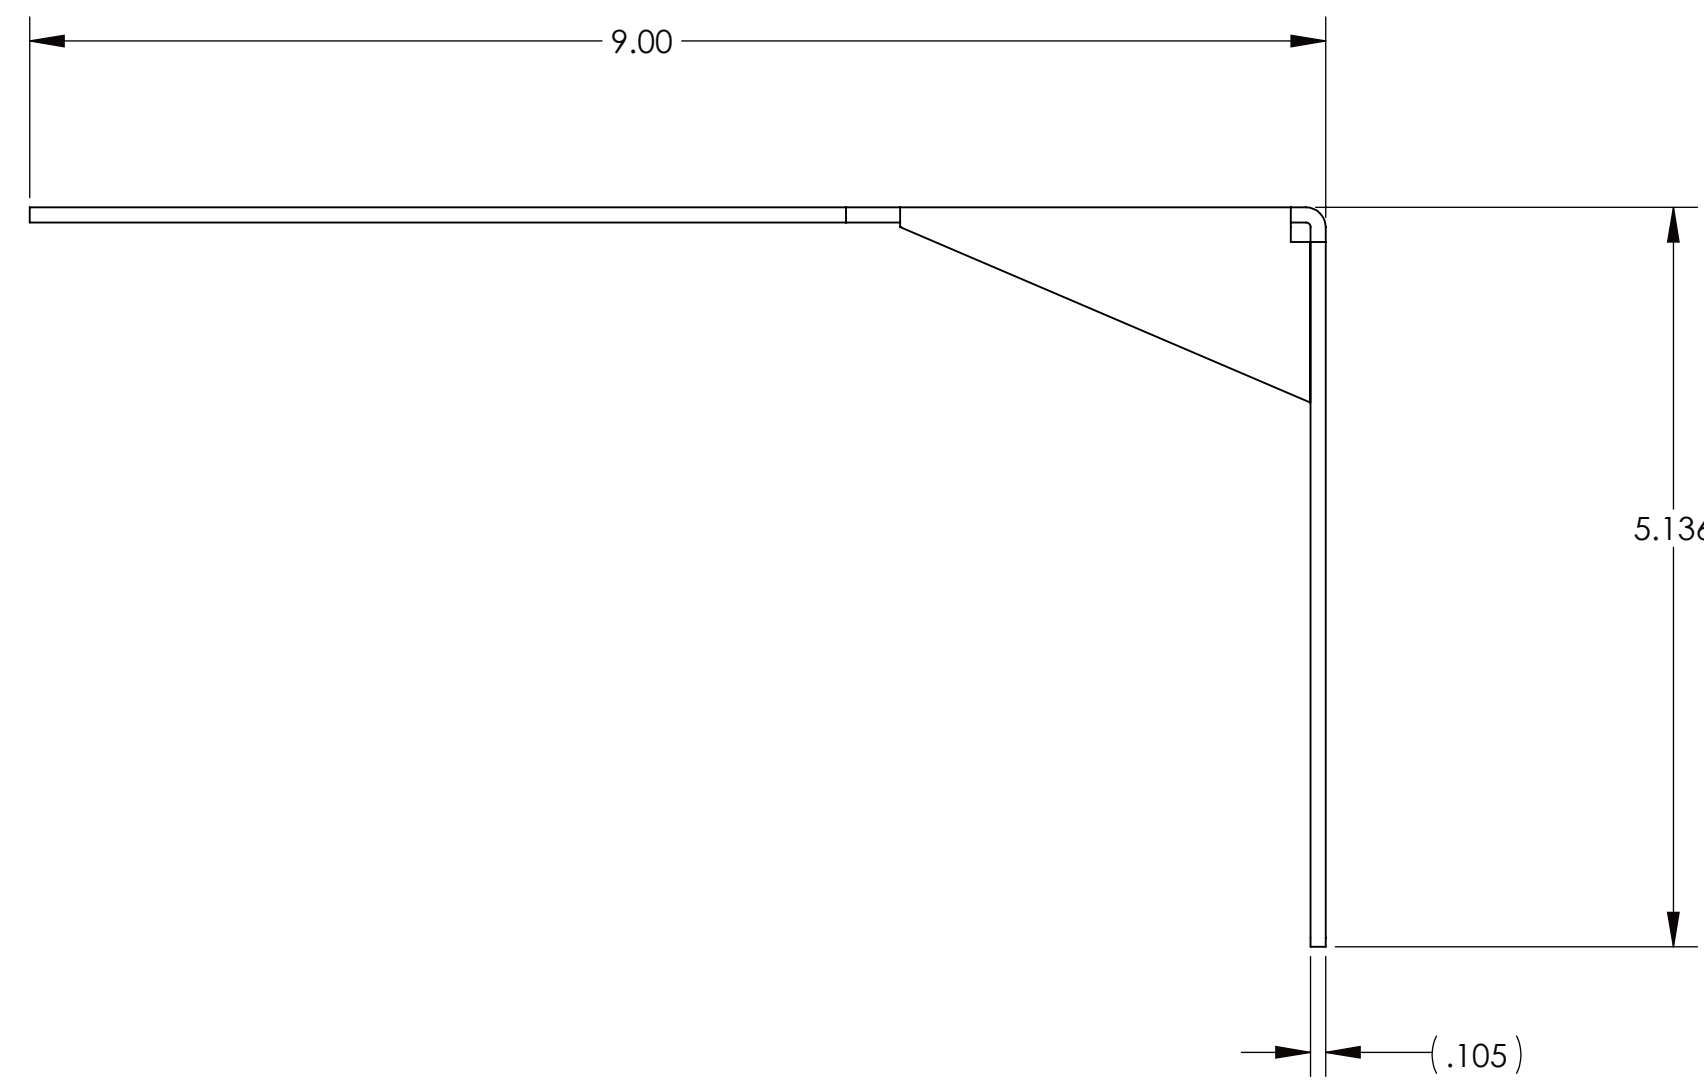

DRAWING NO.
CONFSHOT AV
WALL MOUNT

DRAWN WLF	CHECKED	APPROVED	DATE 12/21/17
MATERIAL 12 GA (.105 THK) STEEL	SIZE D		SCALE 3:4
FINISH BLACK OR WHITE POWDERCOAT		DRAWING NO. CONFSHOT AV WALL MOUNT	

DIMENSIONS ARE IN INCHES

TITLE CONFERENCESHOT AV WALL MOUNT	SHEET 1 OF 1	DRAWING NO. CONFSHOT AV WALL MOUNT	REV. -