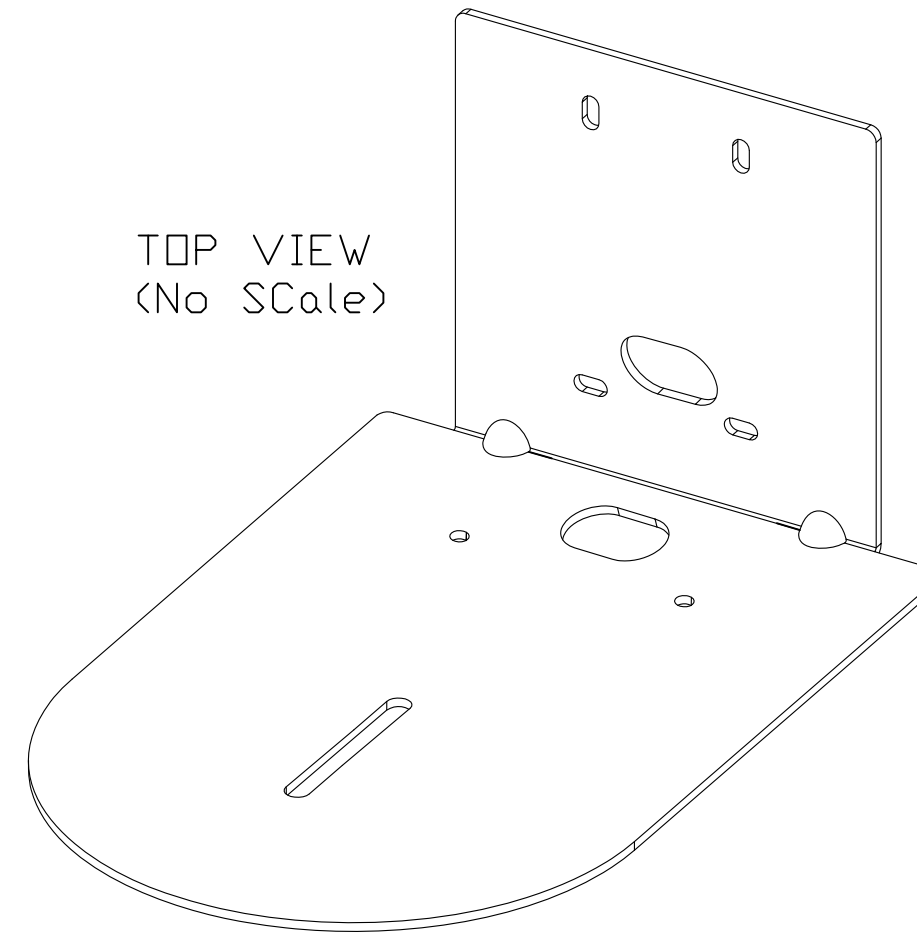

TOP VIEW

TOP VIEW  
(No Scale)

FRONT VIEW

SIDE VIEW

GENERAL NOTES:  
DIMENSIONS ARE IN INCHES [mm] UNLESS OTHERWISE NOTED.  
DO NOT DISTRIBUTE WITHOUT EXPRESS WRITTEN PERMISSION  
OF VADDIO. DUE TO OUR CONTINUING EFFORTS TO ENHANCE  
OUR PRODUCTS, WE RESERVE THE RIGHT TO CHANGE  
SPECIFICATIONS WITHOUT PRIOR NOTICE OR OBLIGATION.

Thin Profile Mount Sony SRG 120 & 300 and Panasonic AW-HE40

Mount PN: 535-2000-243

DRAWN RAR	CHECKED	APPROVED RAR	DATE 02/15/16 Star Date: 69589.8
--------------	---------	-----------------	--

THIS DRAWING, INCLUDING ALL SUBJECT MATTERS INDICATED THERON OR DERIVED THEREFROM, HERETOFORE, COMPRISES PROPRIETARY INFORMATION AND IS THE EXPRESS PROPERTY OF VADDIO. All Rights Reserved - Copyright 2016