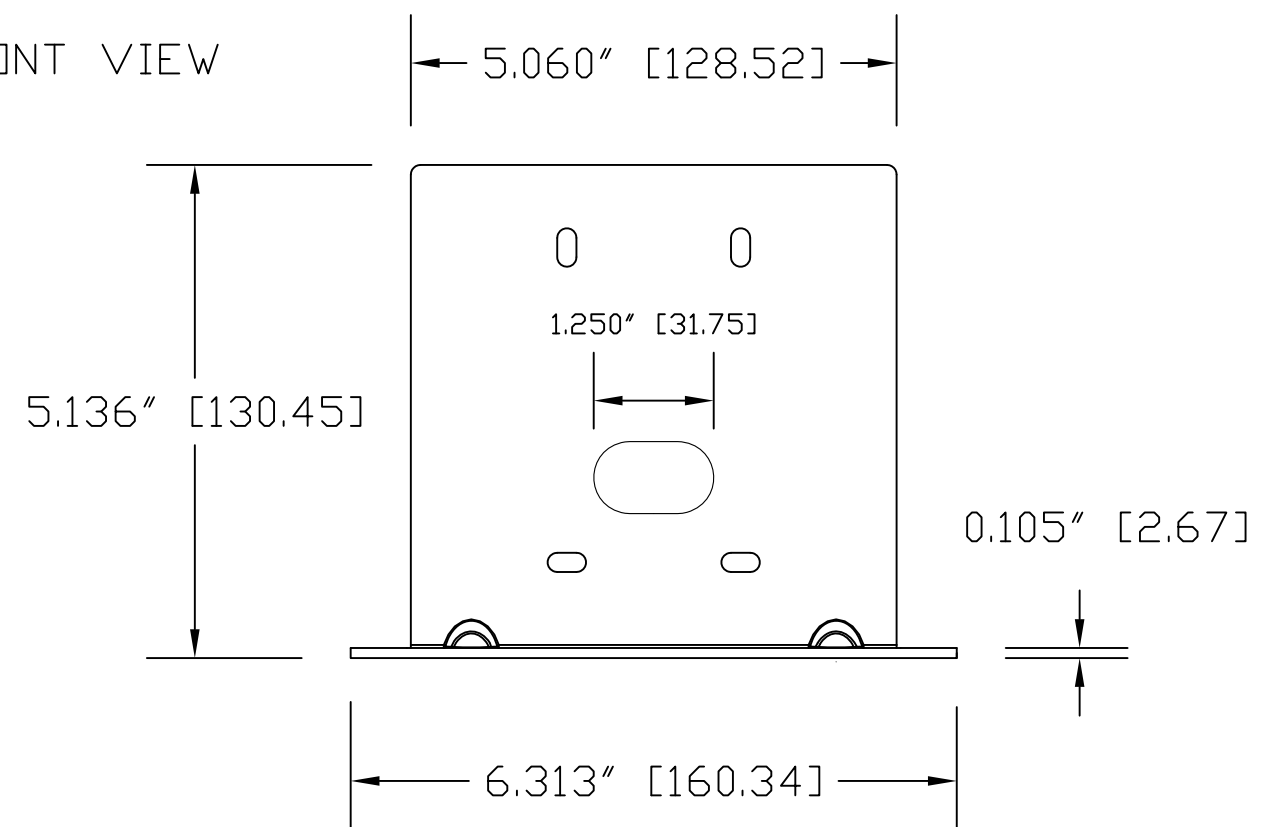

TOP VIEW

TOP VIEW  
(No Scale)

FRONT VIEW

SIDE VIEW

GENERAL NOTES:  
DIMENSIONS ARE IN INCHES [mm] UNLESS OTHERWISE NOTED.  
DO NOT DISTRIBUTE WITHOUT EXPRESS WRITTEN PERMISSION  
OF VADDIO. DUE TO OUR CONTINUING EFFORTS TO ENHANCE  
OUR PRODUCTS, WE RESERVE THE RIGHT TO CHANGE  
SPECIFICATIONS WITHOUT PRIOR NOTICE OR OBLIGATION.

Thin Profile Mount Sony SRG 120 & 300 and Panasonic AW-HE40

Mount PN: 535-2000-243

DRAWN RAR	CHECKED	APPROVED RAR	DATE 02/15/16 Star Date: 69589.8
--------------	---------	-----------------	--

THIS DRAWING, INCLUDING ALL SUBJECT MATTERS INDICATED THERON OR DERIVED THEREFROM, HERETOFORE, COMPRISES PROPRIETARY INFORMATION AND IS THE EXPRESS PROPERTY OF VADDIO. All Rights Reserved - Copyright 2016

MATERIALS CRS 12-GAUGE PowderCoat C241-BK303	SCALE 1:2	DRAWING No. 2000-243	REV Rev A
COMMENTS PARTIALLY MADE WITH 'LASERS'	SIZE ANSI C		