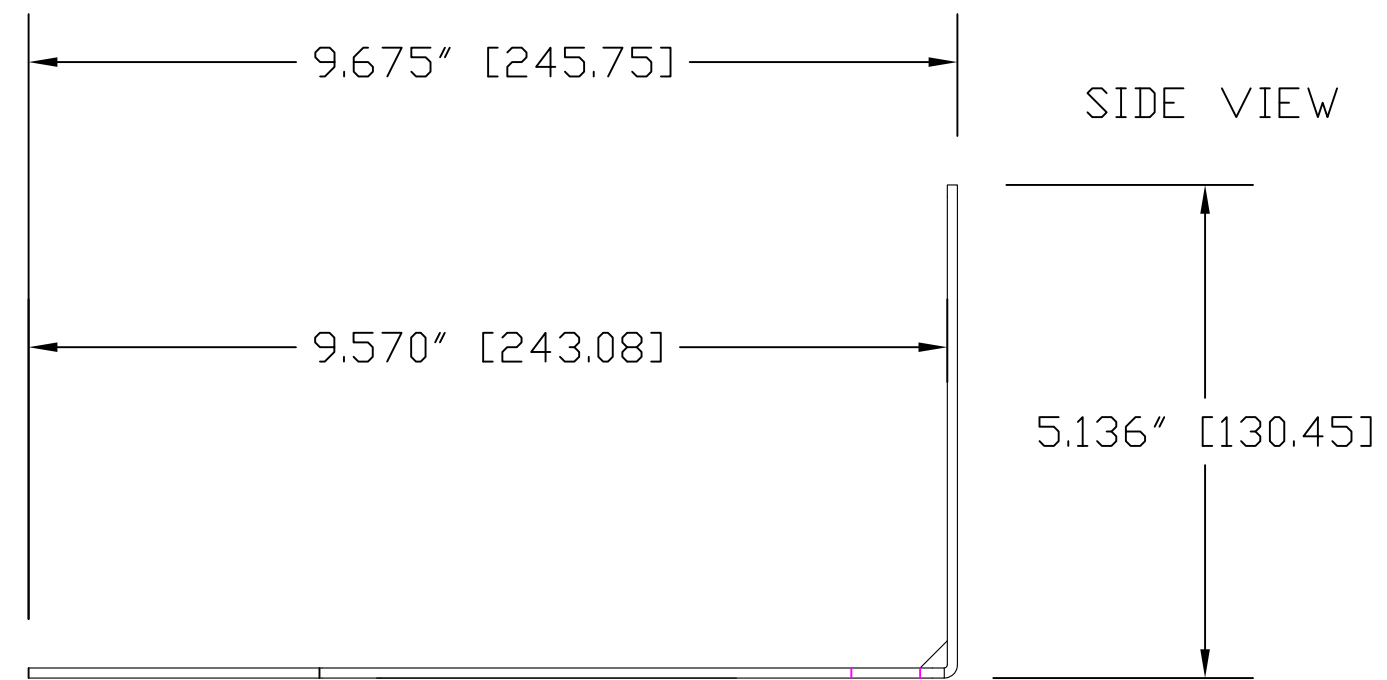

TOP VIEW

TOP VIEW  
(No Scale)

FRONT VIEW

SIDE VIEW

GENERAL NOTES:  
DIMENSIONS ARE IN INCHES [mm] UNLESS OTHERWISE NOTED.  
DO NOT DISTRIBUTE WITHOUT EXPRESS WRITTEN PERMISSION  
OF VADDIO. DUE TO OUR CONTINUING EFFORTS TO ENHANCE  
OUR PRODUCTS, WE RESERVE THE RIGHT TO CHANGE  
SPECIFICATIONS WITHOUT PRIOR NOTICE OR OBLIGATION.

Thin Profile Mount Sony SRG 120 & 300 and Panasonic AW-HE40

Mount PN: 535-2000-243

DRAWN RAR	CHECKED	APPROVED RAR	DATE 02/15/16 Star Date: 69589.8
--------------	---------	-----------------	--

THIS DRAWING, INCLUDING ALL SUBJECT MATTERS INDICATED THERON OR DERIVED THEREFROM, HERETOFORE, COMPRISES PROPRIETARY INFORMATION AND IS THE EXPRESS PROPERTY OF VADDIO. All Rights Reserved - Copyright 2016

MATERIALS CRS 12-GAUGE PowderCoat C241-BK303	SCALE 1:2	DRAWING No. 2000-243	REV Rev A
COMMENTS PARTIALLY MADE WITH 'LASERS'	SIZE ANSI C		