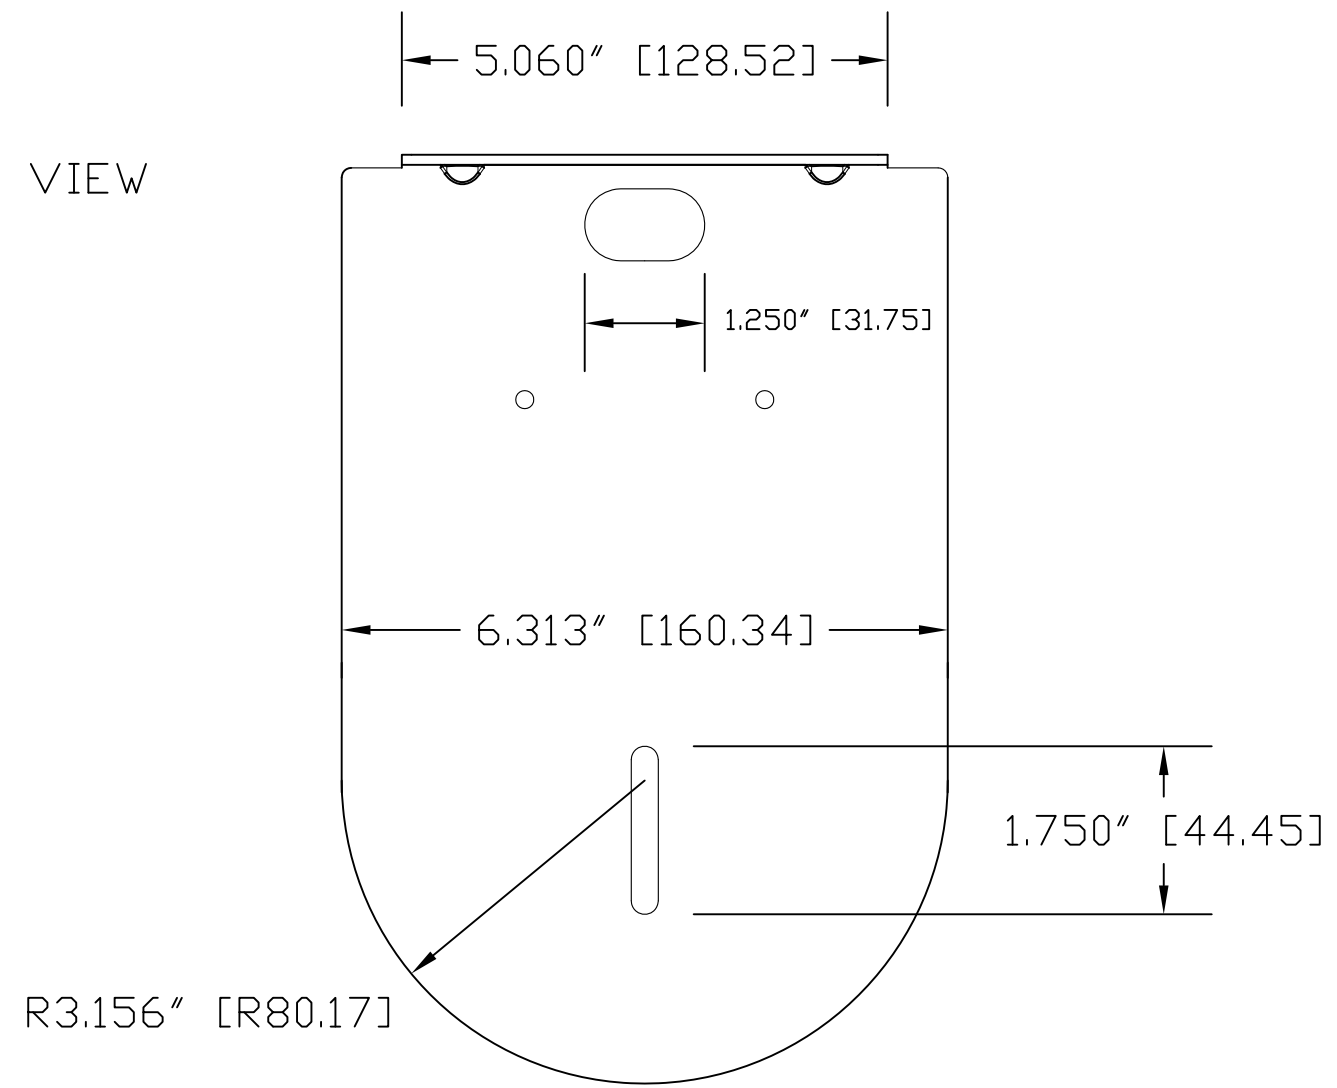

TOP VIEW

TOP VIEW  
(No Scale)

FRONT VIEW

SIDE VIEW

GENERAL NOTES:  
DIMENSIONS ARE IN INCHES [mm] UNLESS OTHERWISE NOTED.  
DO NOT DISTRIBUTE WITHOUT EXPRESS WRITTEN PERMISSION  
OF VADDIO. DUE TO OUR CONTINUING EFFORTS TO ENHANCE  
OUR PRODUCTS, WE RESERVE THE RIGHT TO CHANGE  
SPECIFICATIONS WITHOUT PRIOR NOTICE OR OBLIGATION.

Thin Profile Mount Sony SRG 120 & 300 and Panasonic AW-HE40

Mount PN: 535-2000-243

DRAWN RAR	CHECKED	APPROVED RAR	DATE 02/15/16 Star Date: 69589.8
--------------	---------	-----------------	--

THIS DRAWING, INCLUDING ALL SUBJECT MATTERS INDICATED THERON OR DERIVED THEREFROM, HERETOFORE, COMPRISES PROPRIETARY INFORMATION AND IS THE EXPRESS PROPERTY OF VADDIO. All Rights Reserved - Copyright 2016

MATERIALS CRS 12-GAUGE PowderCoat C241-BK303	SCALE 1:2	DRAWING No. 2000-243	REV Rev A
COMMENTS PARTIALLY MADE WITH 'LASERS'	SIZE ANSI C		