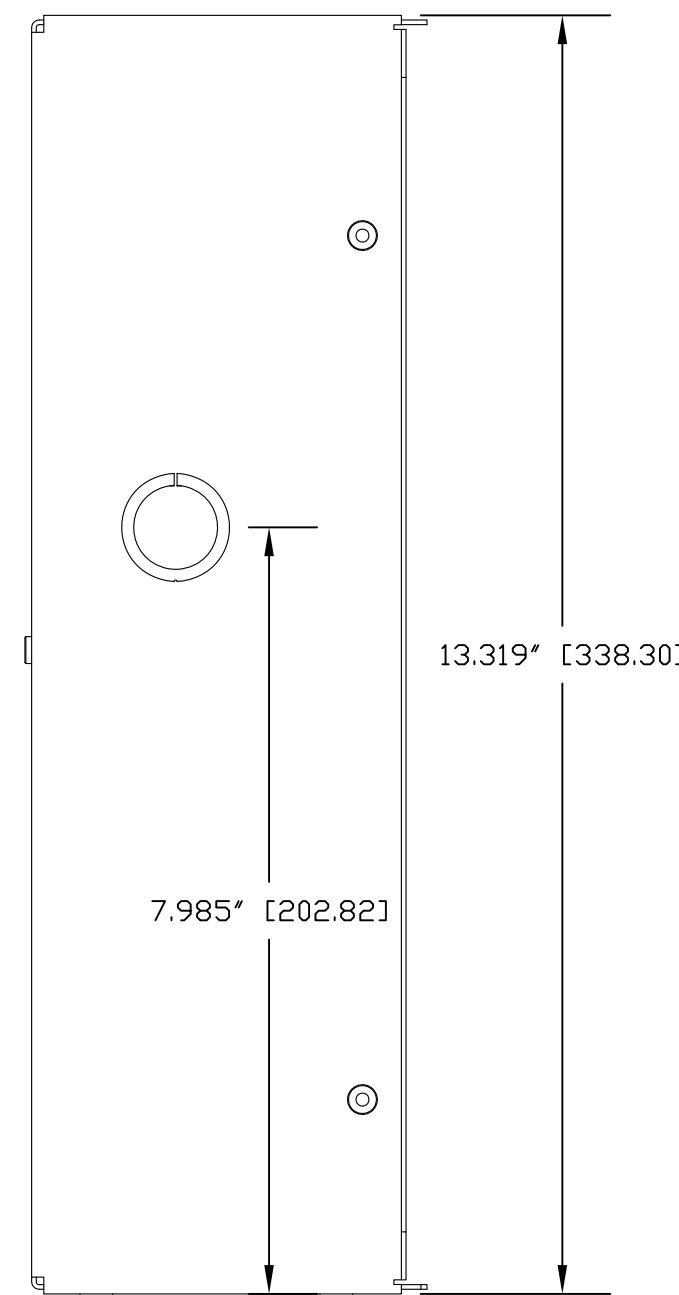

CAMERA BOX
LEFT SIDE VIEW