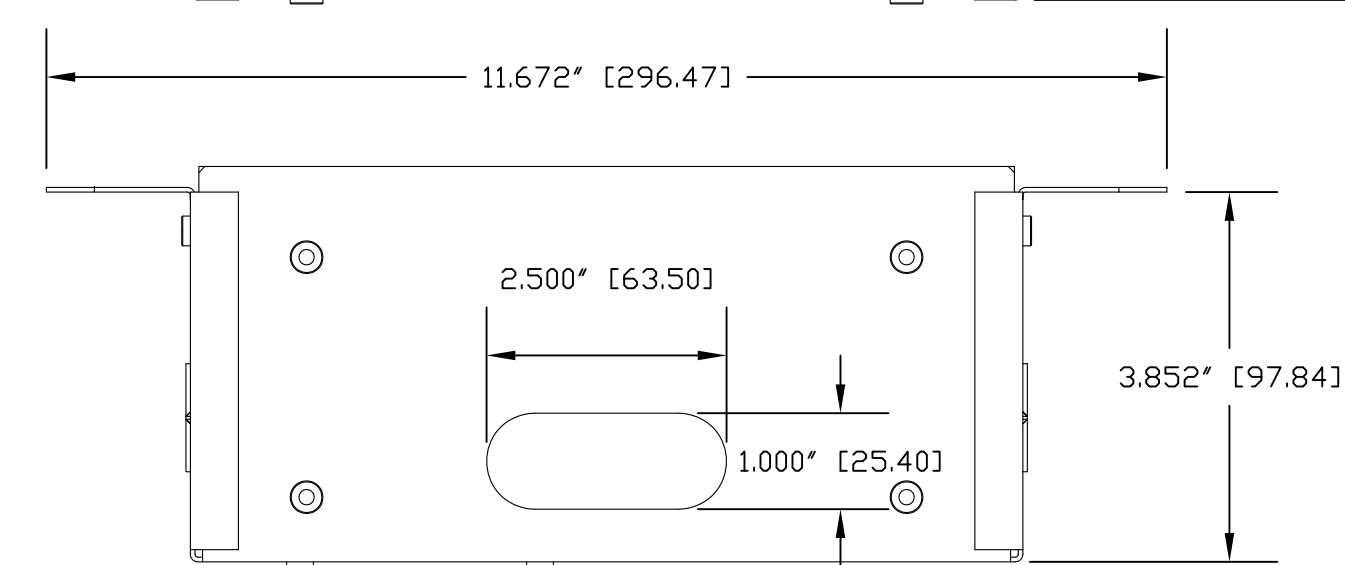

CAMERA BOX FRONT VIEW

CAMERA BOX BOTTOM VIEW

Supported PTZ Cameras

Sony: BRC-H700, BRC-H900 and BRC-Z700
Panasonic: AW-HE120 and AW-HE130
Canon: XU-80/81

vaddio

IN-Wall Mount, PN: 999-2225-016

For Sony, Panasonic and Canon PTZ Cameras (See Table)

DRAWN	CHECKED	APPROVED	DATE
RAR		RAR	08/14/2015

THIS DRAWING, INCLUDING ALL SUBJECT MATTERS INDICATED THEREIN OR DERIVED THEREFROM,
CONSTITUTES PROPRIETARY INFORMATION AND IS THE EXPRESS PROPERTY OF VADDIO.
All Rights Reserved - Copyright 2015

MATERIALS	SCALE	DRAWING No.	REV
CRS 18 GAUGE (BOX & FRAME) & 12 GAUGE (PLATFORM)	1:2	2225-016	REV C
FINISH	SIZE		
WHITE POWDERCOAT 20% GLOSS Vaddio 806-503	D