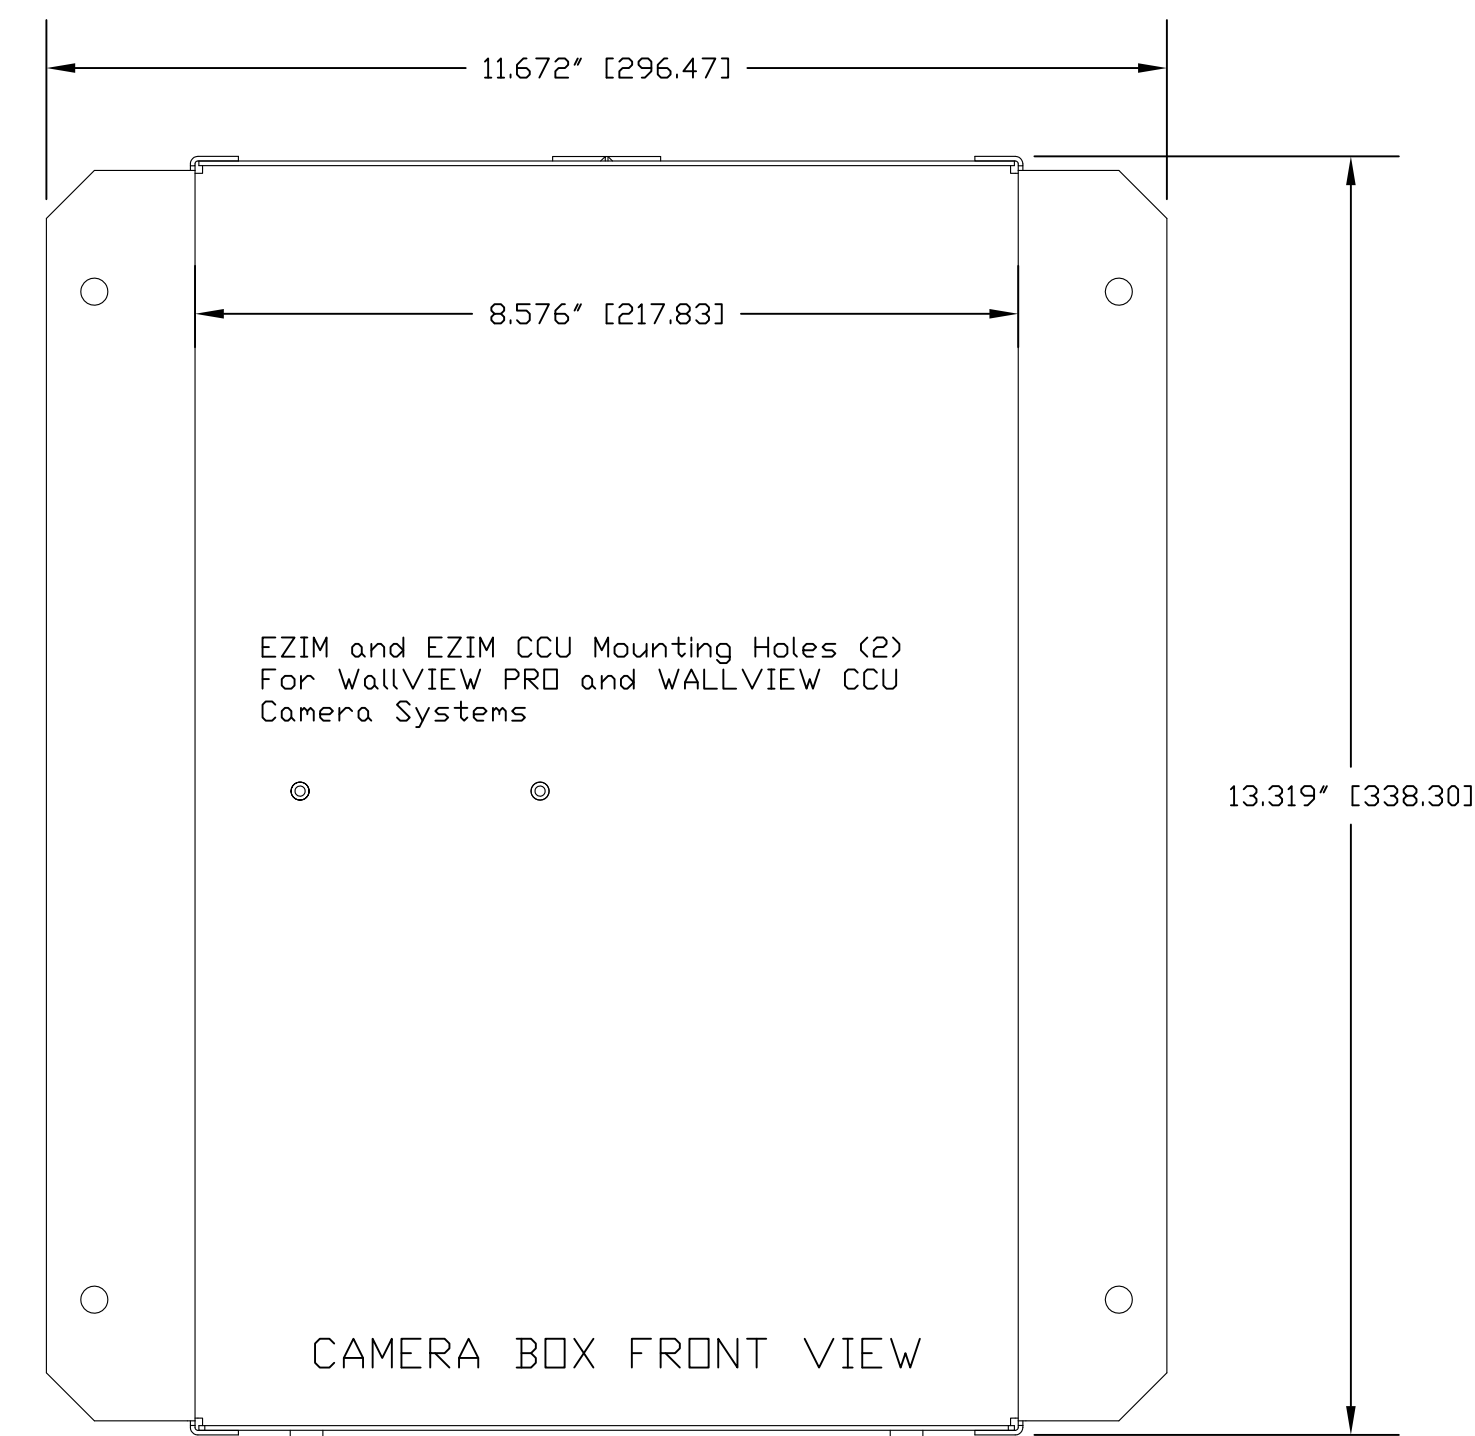

FACE FRAME TOP VIEW

Supported PTZ Cameras

Sony: BRC-H700, BRC-H900 and BRC-Z700
Panasonic: AW-HE120 and AW-HE130
Canon: XU-80/81

vaddio

IN-Wall Mount, PN: 999-2225-016

For Sony, Panasonic and Canon PTZ Cameras (See Table)

DRAWN	CHECKED	APPROVED	DATE
RAR		RAR	08/14/2015

THIS DRAWING, INCLUDING ALL SUBJECT MATTERS INDICATED THEREIN OR DERIVED THEREFROM,
CONSTITUTES PROPRIETARY INFORMATION AND IS THE EXPRESS PROPERTY OF VADDIO.
All Rights Reserved - Copyright 2015

MATERIALS	SCALE	DRAWING No.	REV
CRS 18 GAUGE (BOX & FRAME) & 12 GAUGE (PLATFORM)	1:2	2225-016	REV C
FINISH	SIZE		
WHITE POWDERCOAT 20% GLOSS Vaddio 806-503	D