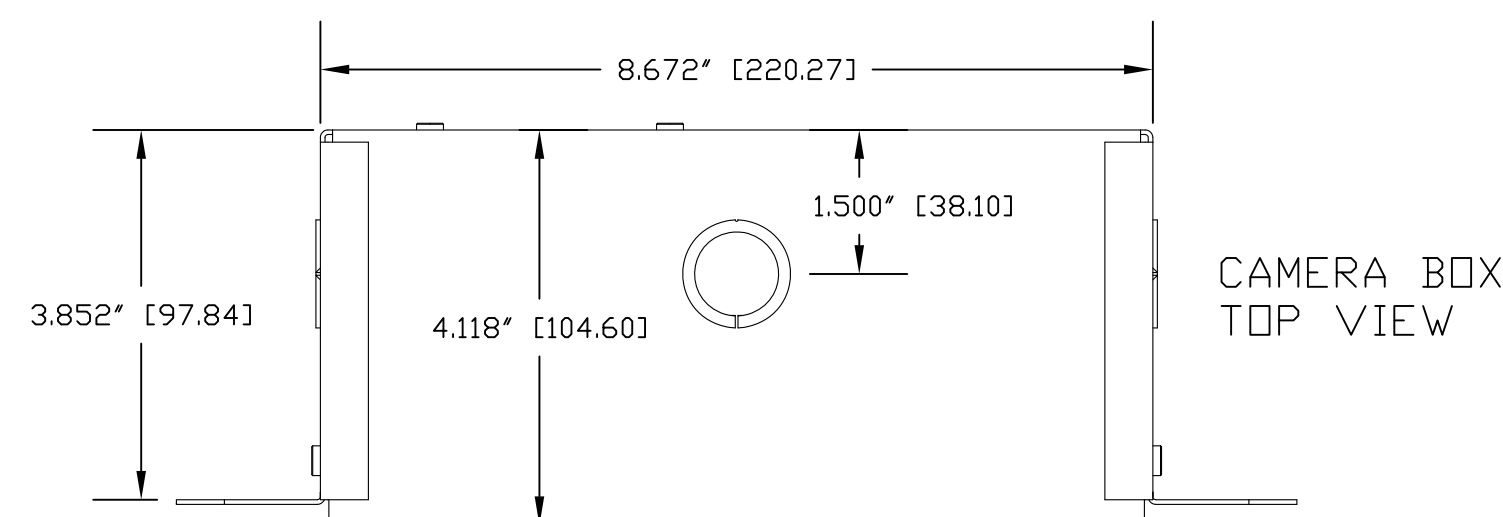

CAMERA BOX
TOP VIEW