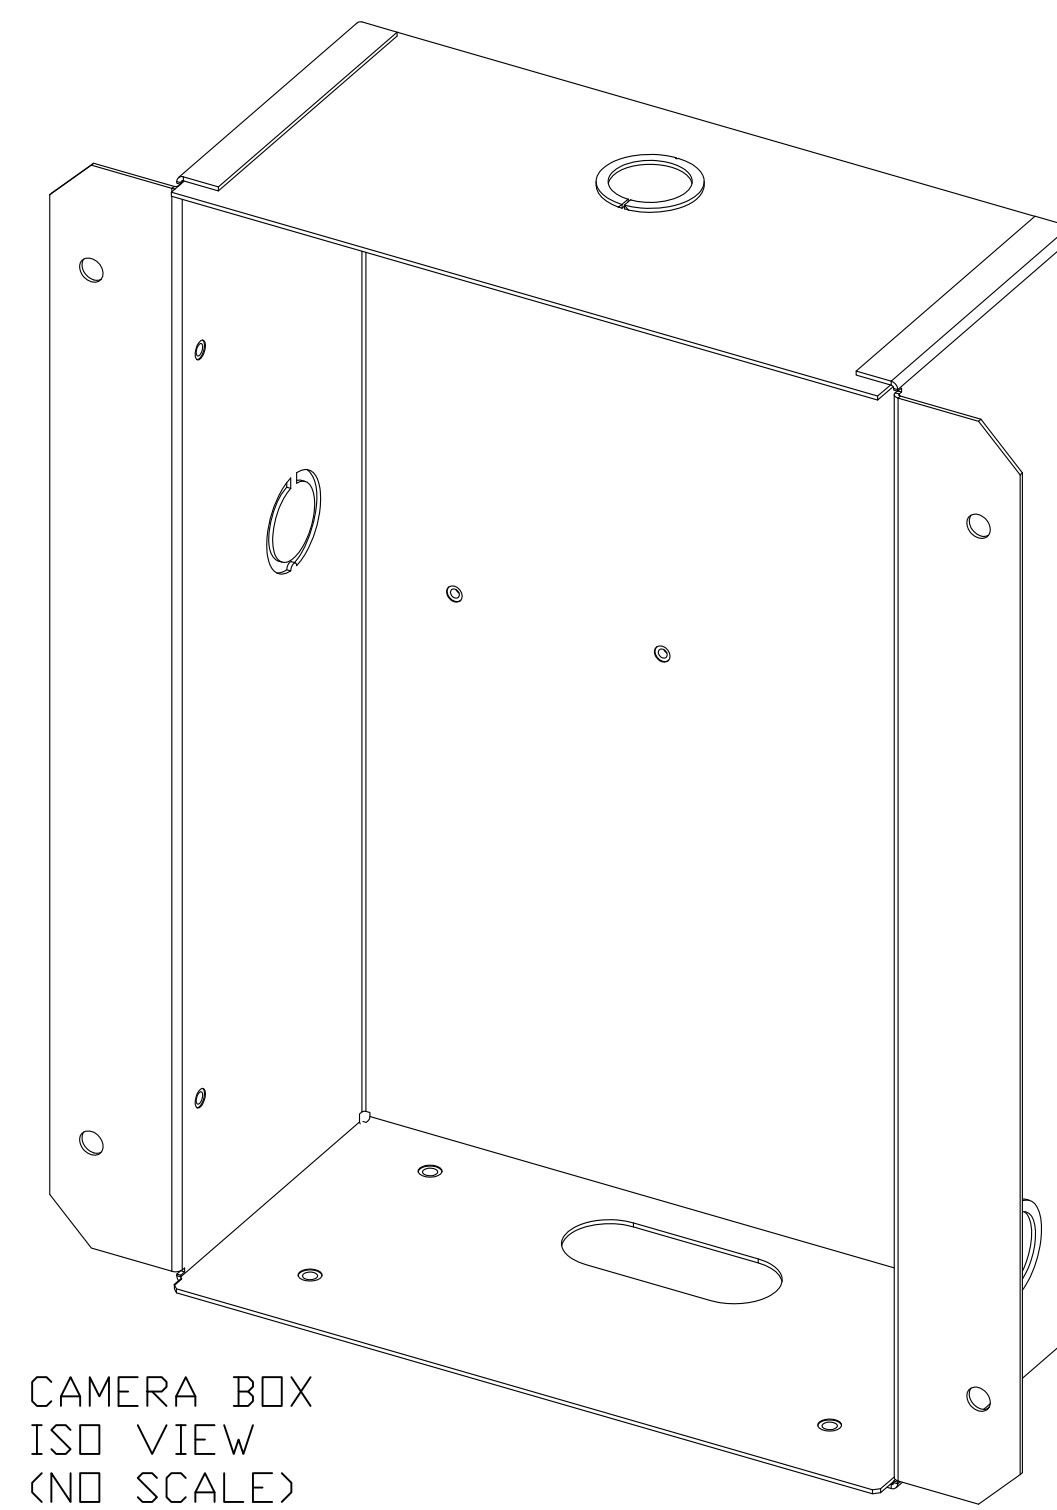

CAMERA BOX
ISO VIEW
(NO SCALE)