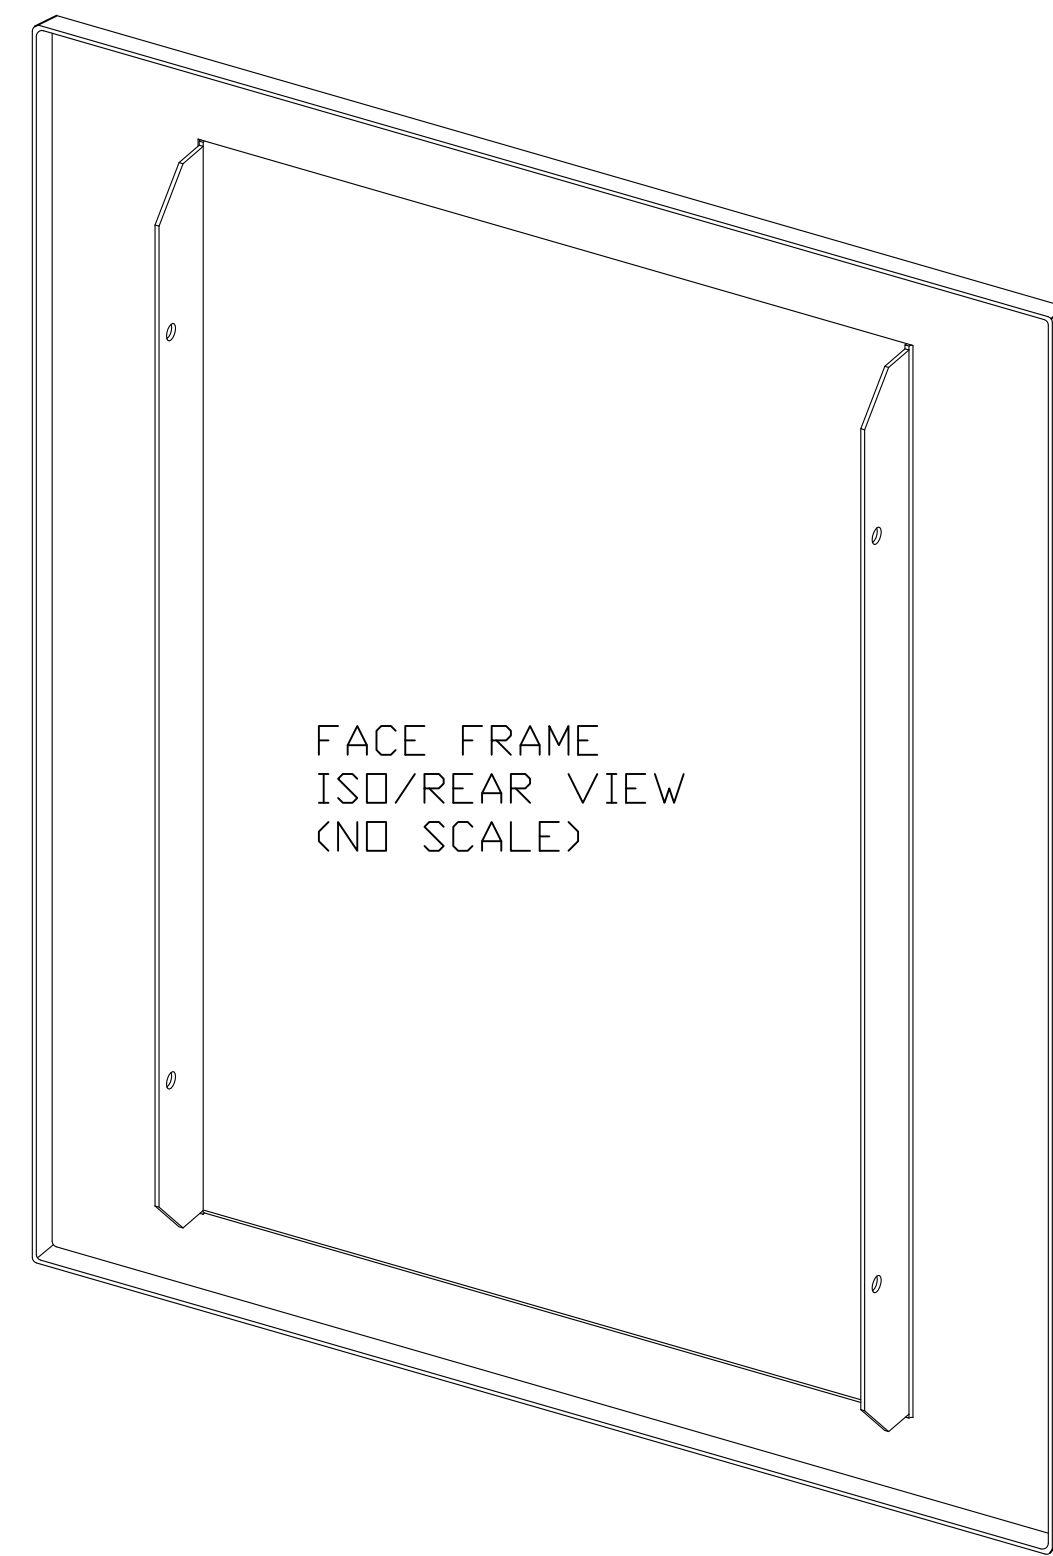

CAMERA BOX
TOP VIEW

FACE FRAME
ISO/REAR VIEW
(NO SCALE)