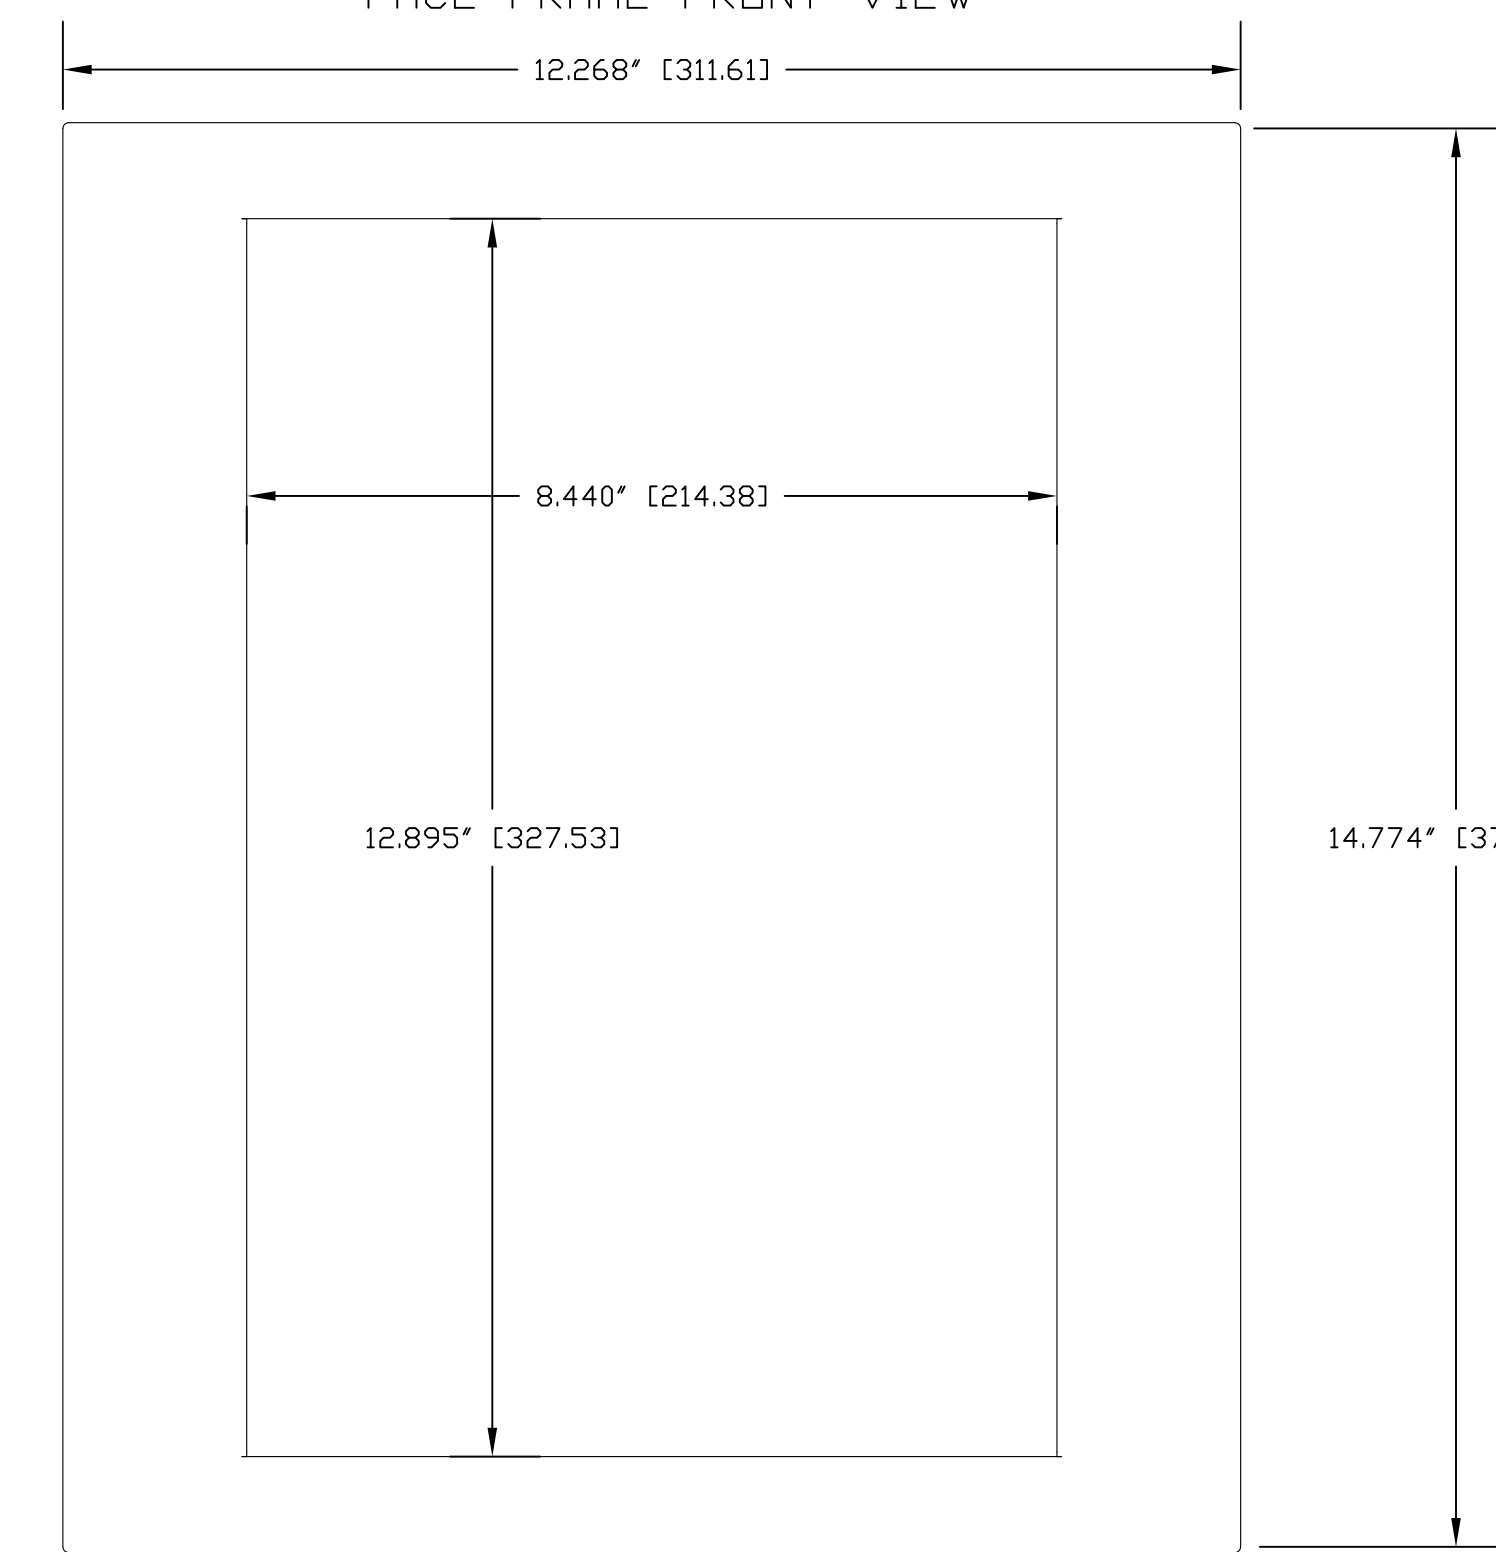

FACE FRAME FRONT VIEW

FACE FRAME TOP VIEW