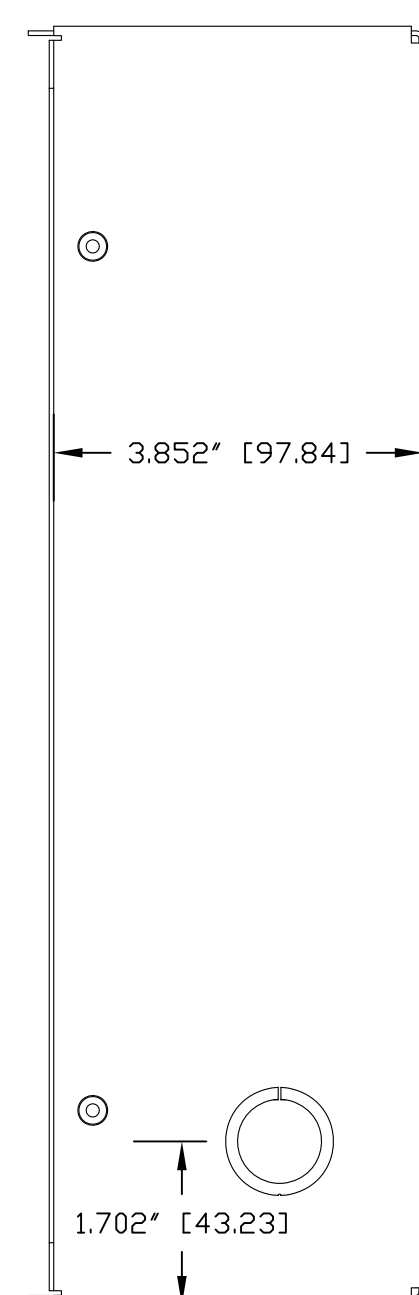

CAMERA BOX
RIGHT SIDE VIEW