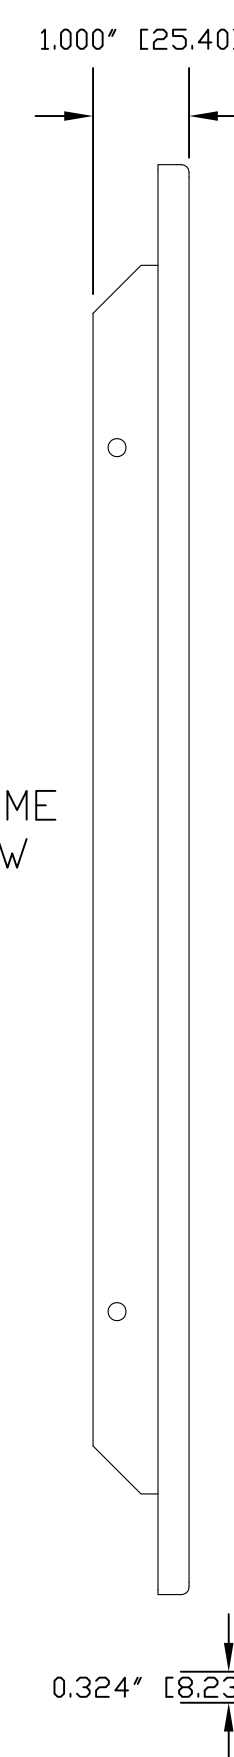

FACE FRAME
SIDE VIEW