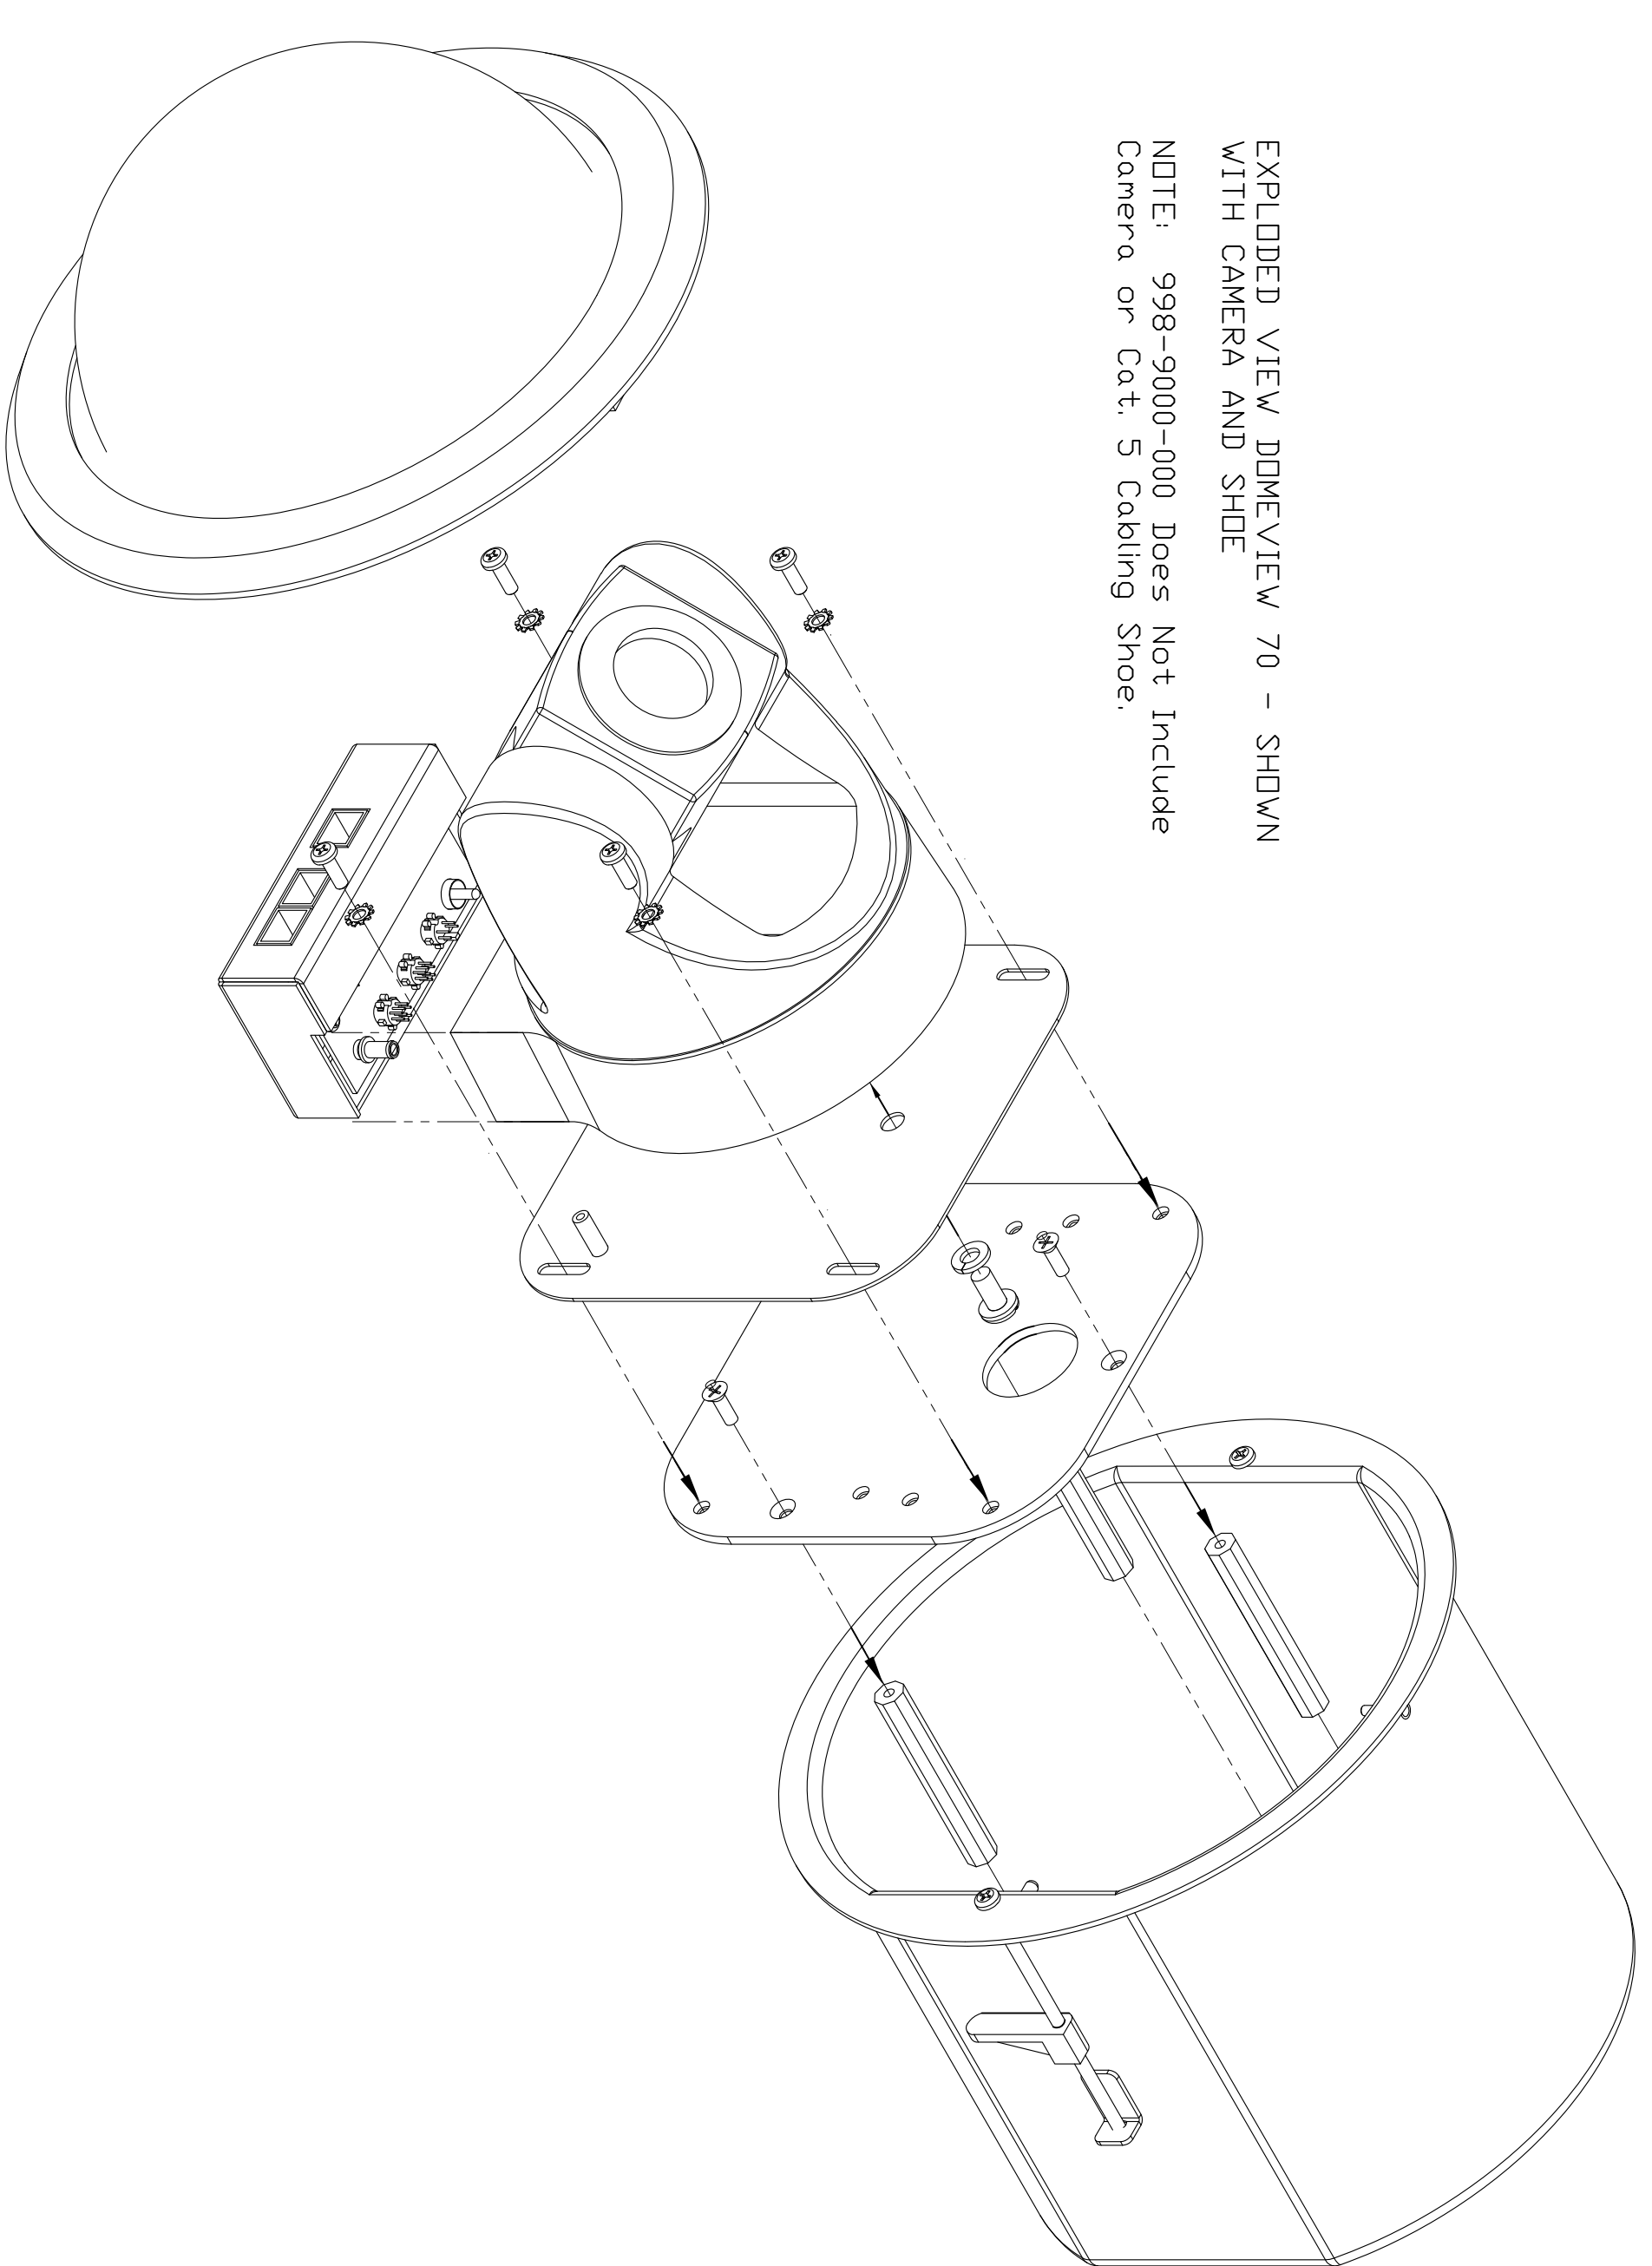

EXPLODED VIEW DOMEVIEW 70 - SHOWN WITH CAMERA AND SHOE
NOTE: 998-9000-000 Does Not Include Camera or Cat. 5 Cabling Shoe.