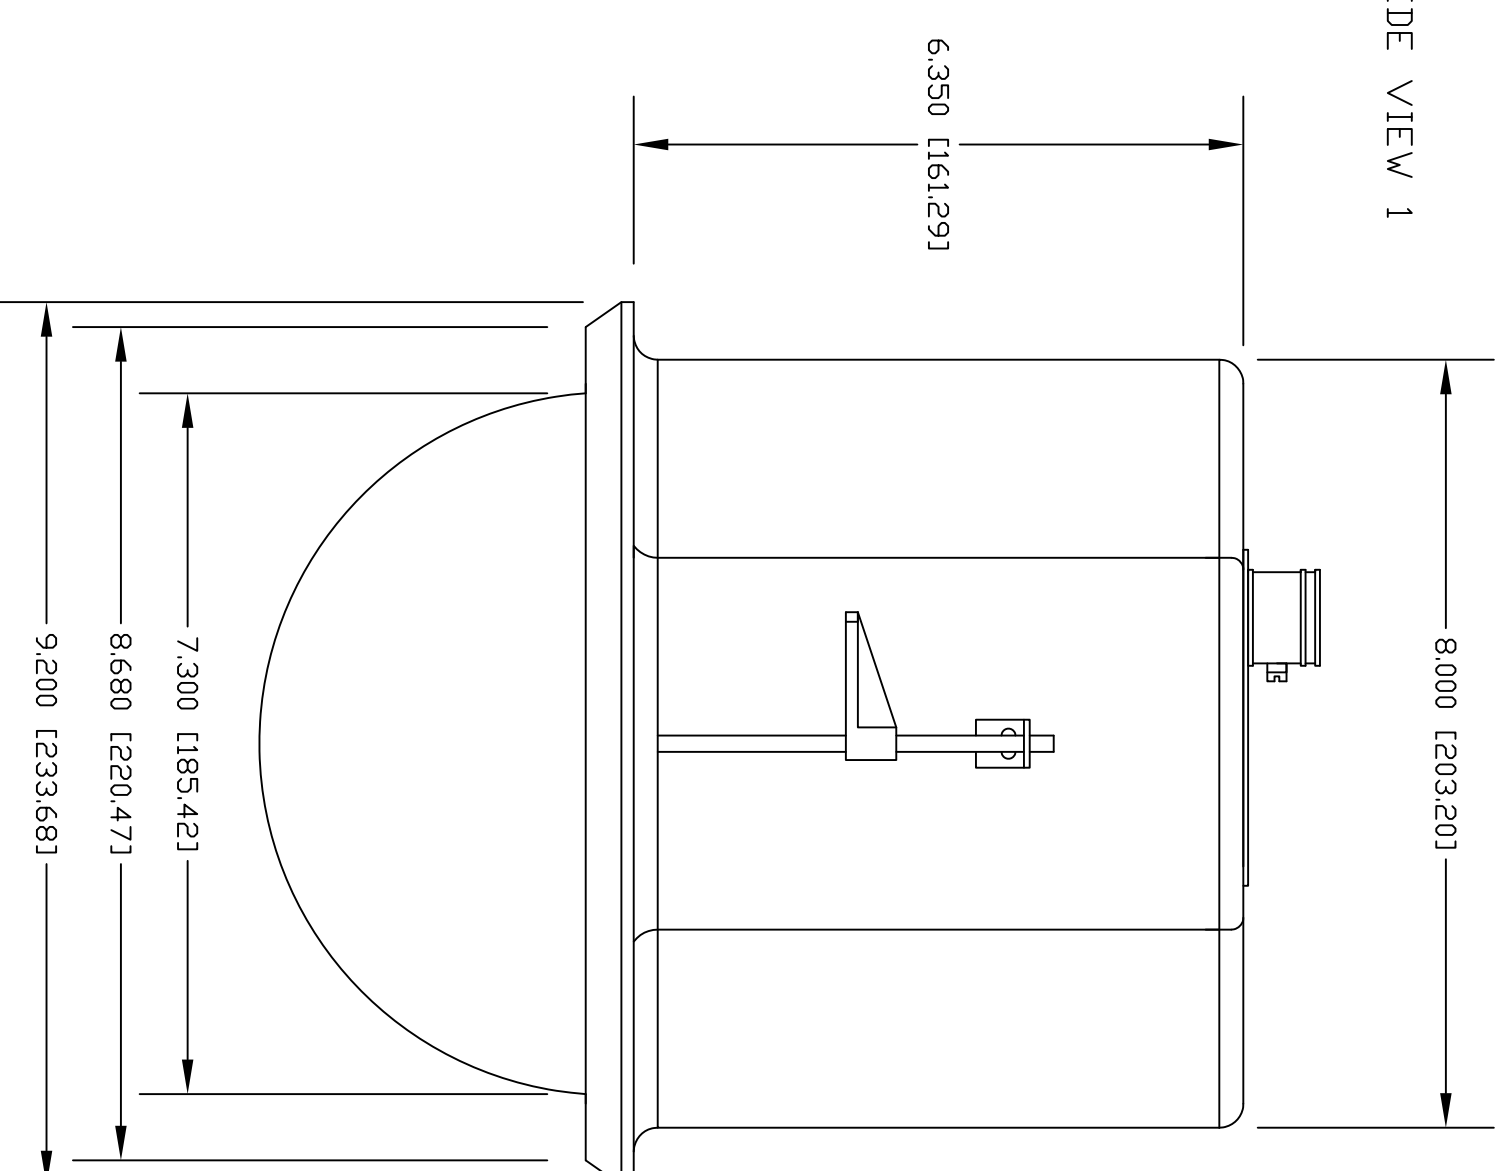

SIDE VIEW 1

EXPLODED VIEW DOMEVIEW 70 - SHOWN WITH CAMERA AND SHOE
NOTE: 998-9000-000 Does Not Include Camera or Cat. 5 Cabling Shoe.

vaddio

DomeVIEW® Flush Mount Enclosure 998-9000-070

Shown with EVI-D70 & EZCamera CAT 5 Cabling Shoe

DRAWN	CHECKED	APPROVED	DATE
RAR		RAR	02/11/10

REV	DESCRIPTION	DATE
A	Camera and Shoe - NOT INCLUDED