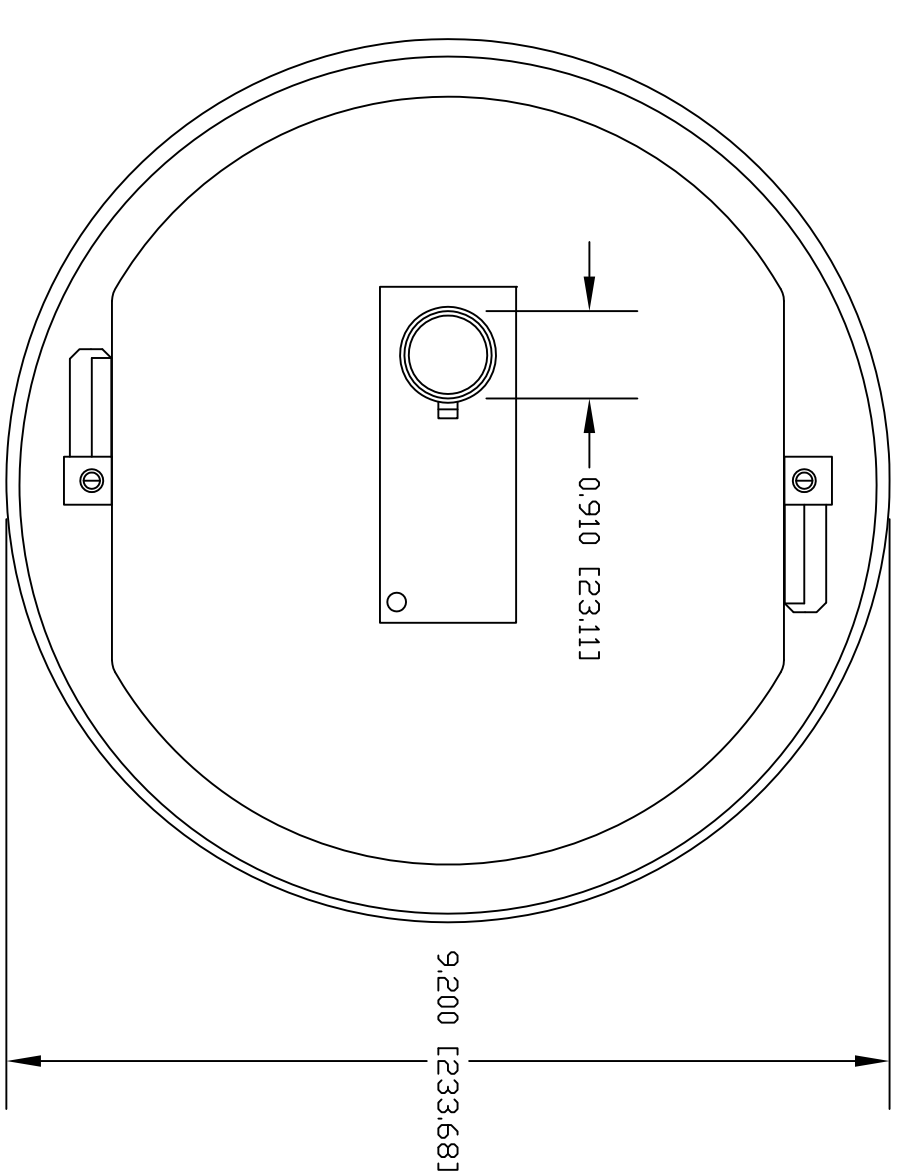

ENCLOSURE TOP VIEW