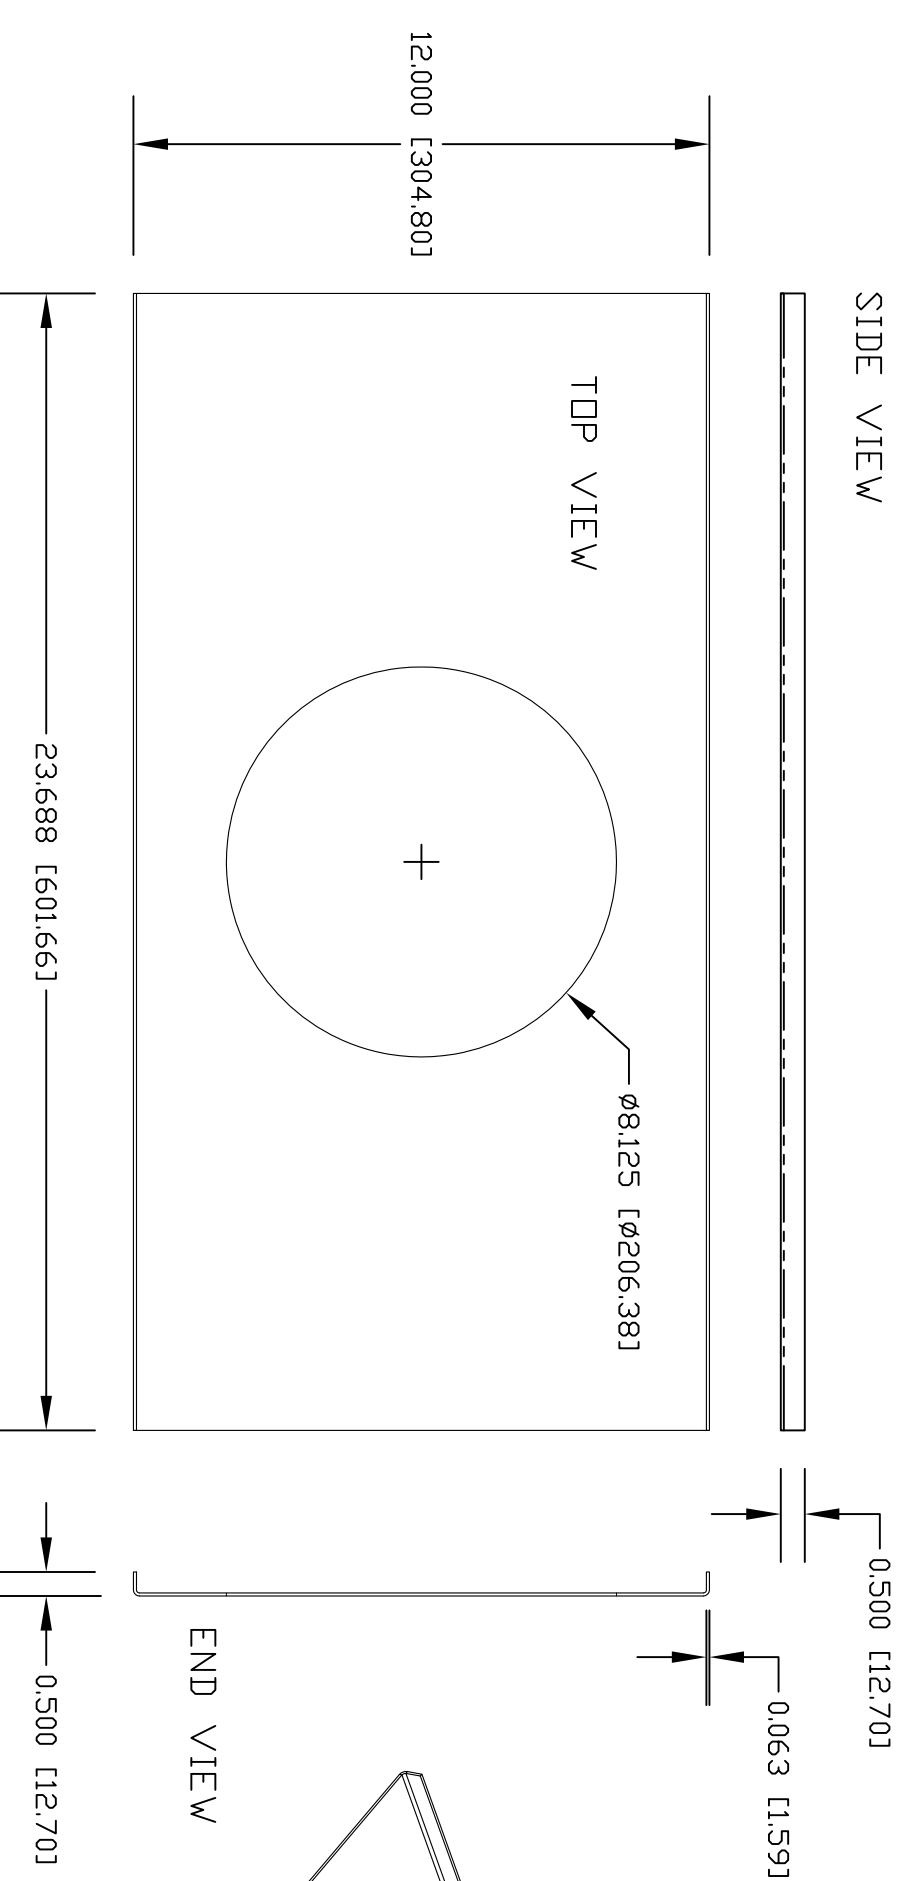

OPTIONAL CEILING TILE SUPPORT BRACE - 997-9000-000 - SCALE: 1:4

SIDE VIEW

TOP VIEW