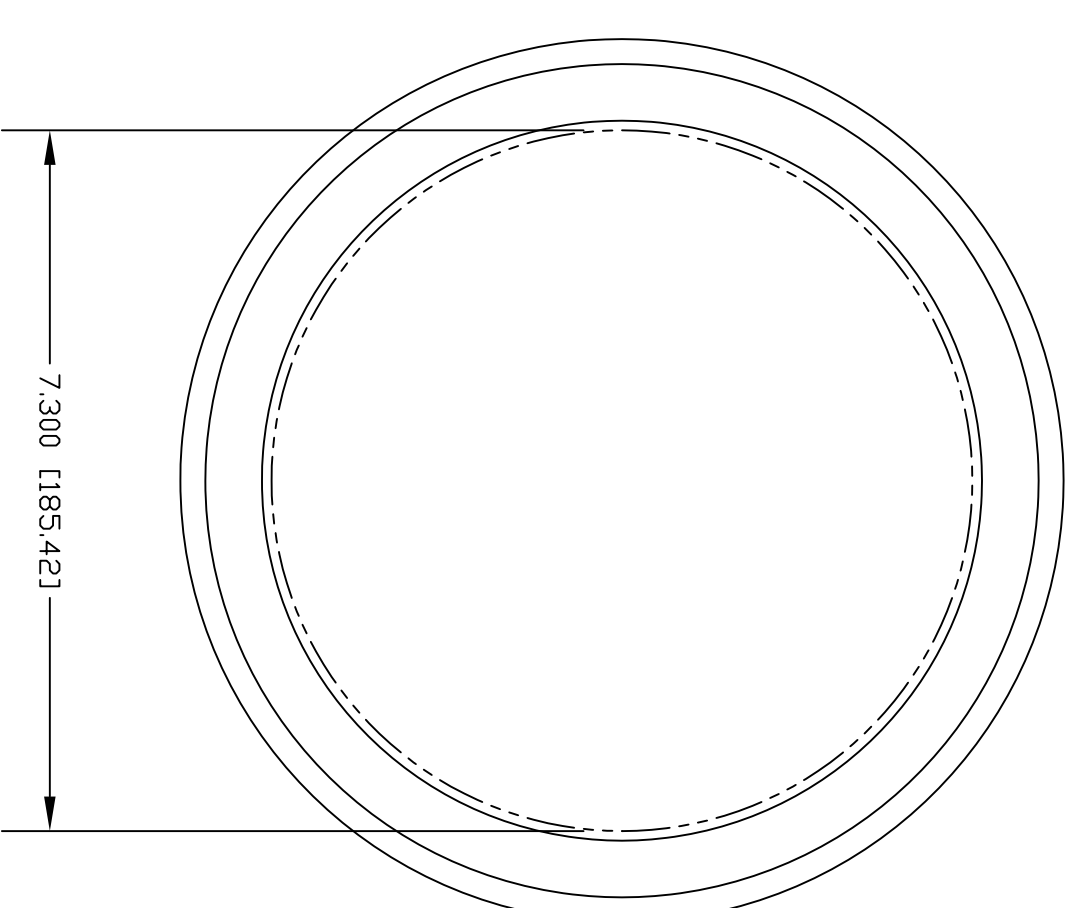

DOME VIEW

EXPLODED VIEW DOMEVIEW 70 - SHOWN WITH CAMERA AND SHOE
NOTE: 998-9000-000 Does Not Include Camera or Cat. 5 Cabling Shoe.

vaddio

DomeVIEW® Flush Mount Enclosure 998-9000-070

Shown with EVI-D70 & EZCamera CAT 5 Cabling Shoe

DRAWN	CHECKED	APPROVED	DATE
RAR		RAR	02/11/10

REV	DESCRIPTION	DATE
A	Camera and Shoe - NOT INCLUDED