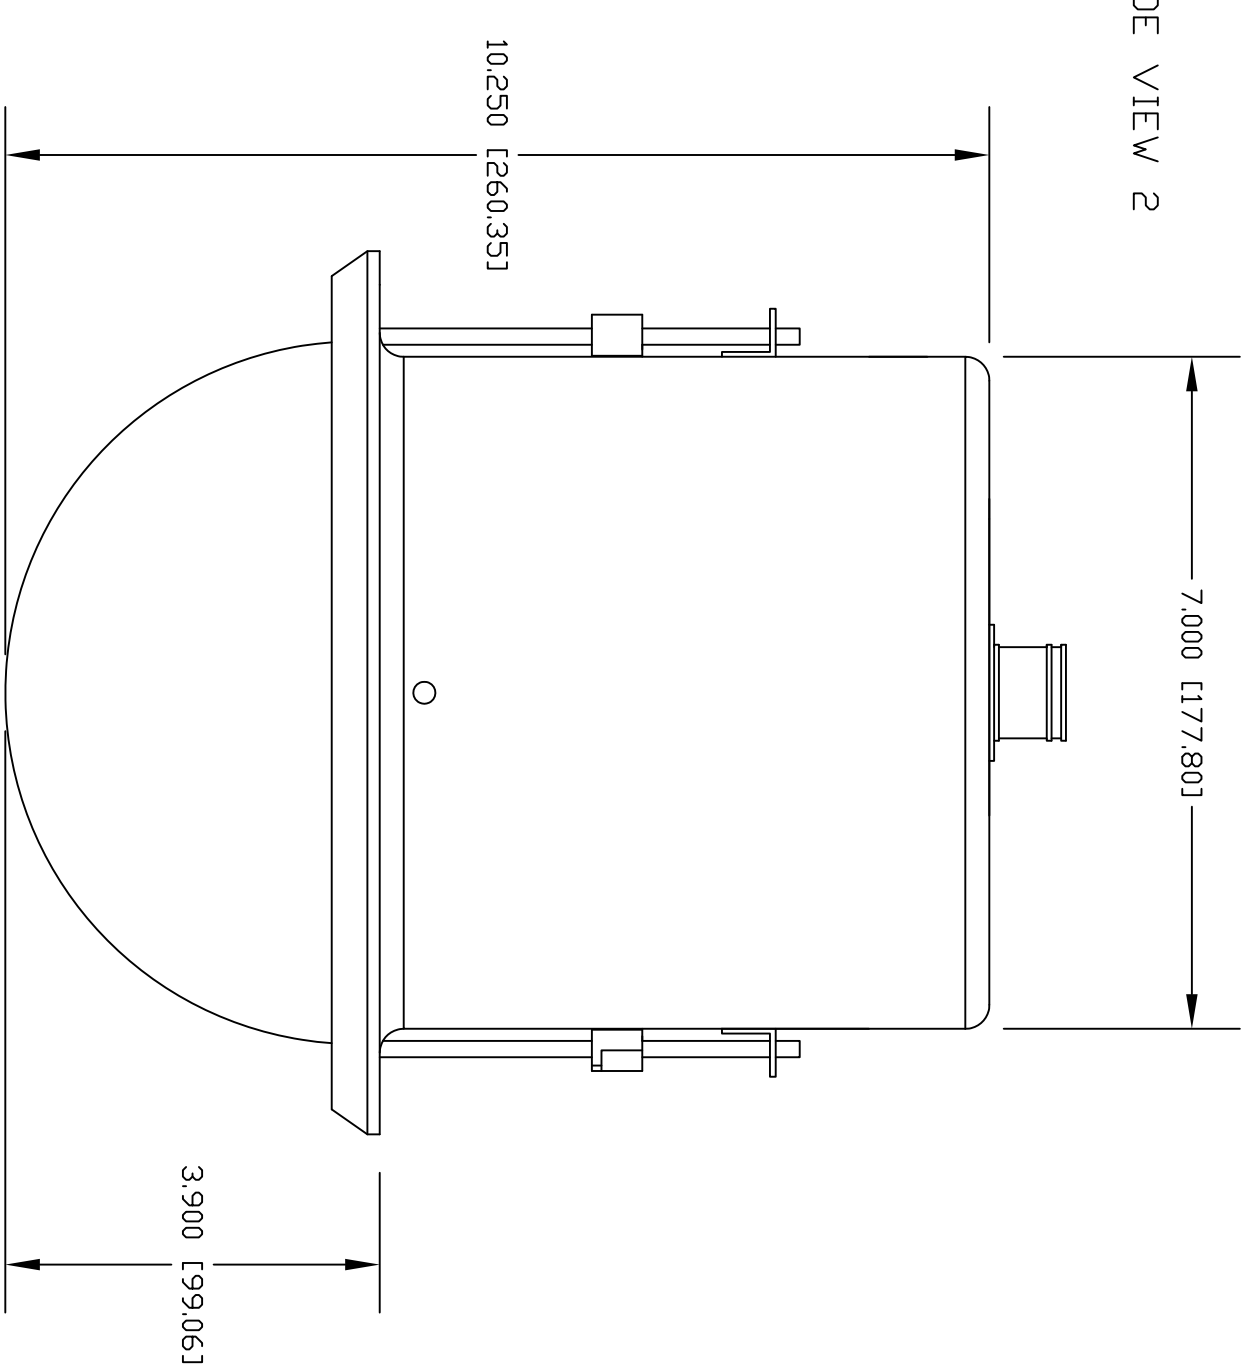

EXPLODED VIEW DOMEVIEW 70 - SHOWN WITH CAMERA AND SHOE
NOTE: 998-9000-000 Does Not Include Camera or Cat. 5 Cabling Shoe.

SIDE VIEW 2

vaddio

DomeVIEW® Flush Mount Enclosure 998-9000-070

Shown with EVI-D70 & EZCamera CAT 5 Cabling Shoe

DRAWN	CHECKED	APPROVED	DATE
RAR		RAR	02/11/10

REV	DESCRIPTION	DATE
A	Camera and Shoe - NOT INCLUDED