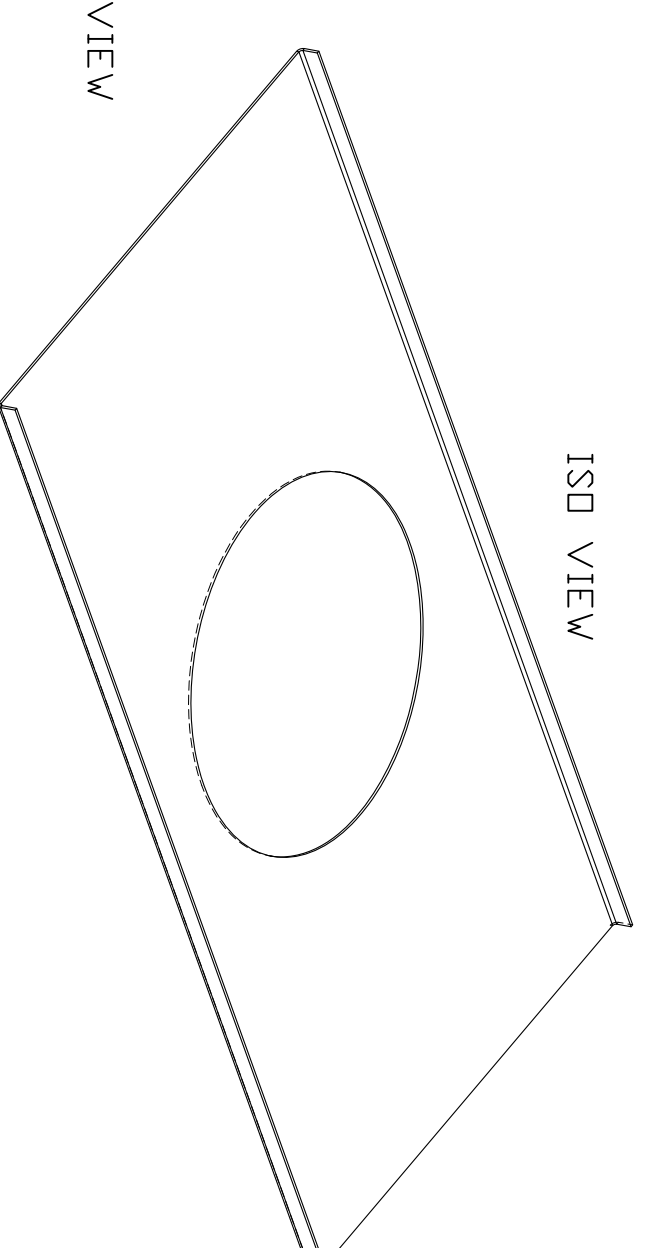

END VIEW

ISD VIEW

vaddio

DomeVIEW® Flush Mount Enclosure 998-9000-070

Shown with EVI-D70 & EZCamera CAT 5 Cabling Shoe

DRAWN	CHECKED	APPROVED	DATE
RAR		RAR	02/11/10

REV	DESCRIPTION	DATE
A	Camera and Shoe - NOT INCLUDED