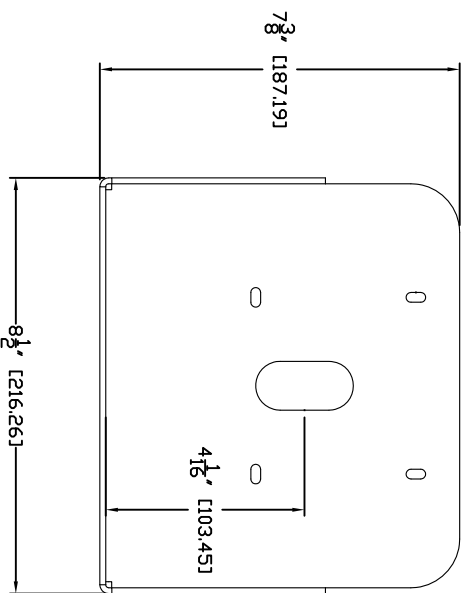

Wall Mount Shelf for Sony BRC-H700 PTZ Camera
Part Number 535-2000-223 - Multiple Views

DRAWN	WLF	CHECKED	RAR	APPROVED	RAR	DATE	08/01/2007
THIS DRAWING, INCLUDING ALL SUBJECT MATTERS INDICATED THEREON OR DERIVED THEREFROM, CONSTITUTES PROPRIETARY INFORMATION AND IS THE EXPRESS PROPERTY OF VADDIO. All rights reserved - Copyright 2007							
MATERIALS	ONS SHIT, 11 GA	SCALE	1:1	DRAWING NO.	223	REV	A
FINISH	PAINT: BLACK FLAT POWDER COAT, PCC# 886-348