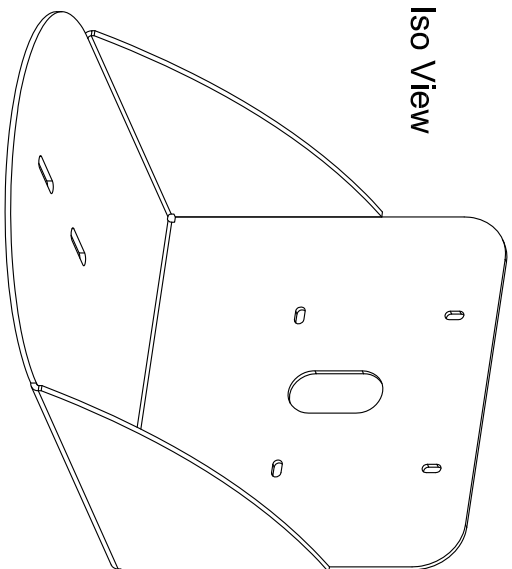

Iso View

Wall Mount Shelf for Sony BRC-H700 PTZ Camera
Part Number 535-2000-223 - Multiple Views

DRAWN	WLF	CHECKED	RAR	APPROVED	RAR	DATE	08/01/2007
THIS DRAWING, INCLUDING ALL SUBJECT MATTERS INDICATED THEREON OR DERIVED THEREFROM, CONSTITUTES PROPRIETARY INFORMATION AND IS THE EXPRESS PROPERTY OF VADDIO. All rights reserved - Copyright 2007							
MATERIALS	ONS SHIT, 11 GA	SCALE	1:1	DRAWING NO.	223	REV	A
FINISH	PAINT: BLACK FLAT POWDER COAT, PCC# 886-348