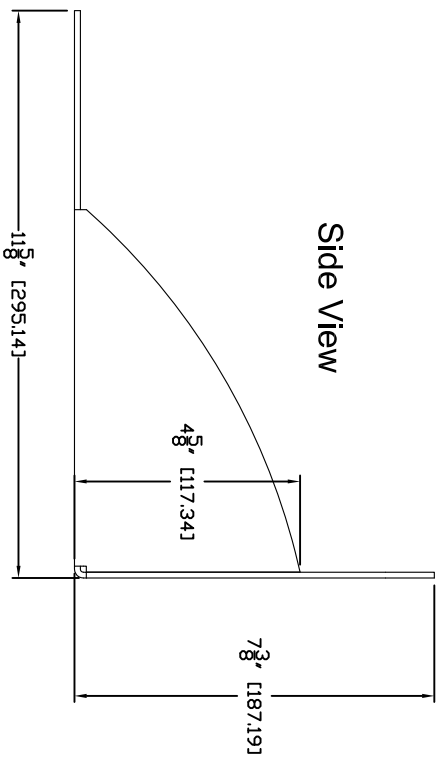

Side View

Wall Mount Shelf for Sony BRC-H700 PTZ Camera
Part Number 535-2000-223 - Multiple Views

DRAWN	WLF	CHECKED	RAR	APPROVED	RAR	DATE	08/01/2007
THIS DRAWING, INCLUDING ALL SUBJECT MATTERS INDICATED THEREON OR DERIVED THEREFROM, CONSTITUTES PROPRIETARY INFORMATION AND IS THE EXPRESS PROPERTY OF VADDIO. All rights reserved - Copyright 2007							
MATERIALS	ONS SHIT, 11 GA	SCALE	1:1	DRAWING NO.	223	REV	A
FINISH	PAINT: BLACK FLAT POWDER COAT, PCC# 886-348