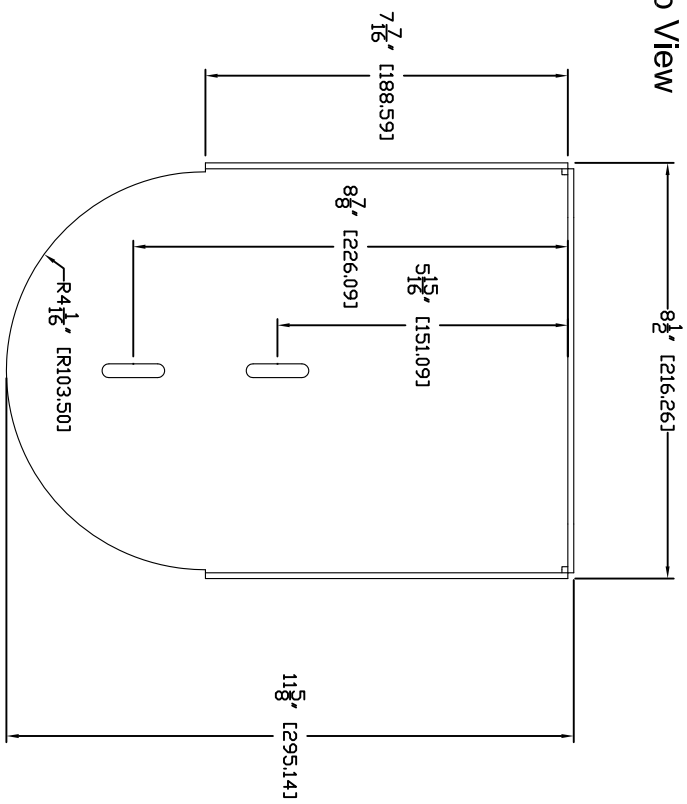

Front View

Top View