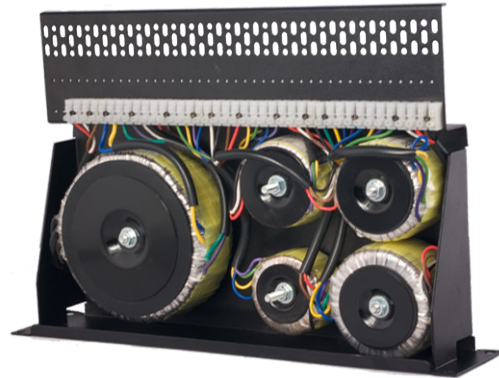

TR30XX

Line Transformers

AUDAC

► Features

- 19" Rack mounting
- Stable and rigid construction
- Very flexible
- Power up to 480 Watt
- Easy installation on TR3000 plate
- Compact design
- Mounting bolt, nut and washer included
- 50 V, 70 V or 100 V input tappings
- 2 Ohm, 4 Ohm and 8 Ohm output tappings

► Applications

For all 50V, 70V or 100 V applications with a power value of 30 Watt to maximum 480 Watt

The AUDAC TR3000 serie is a line of 19" line transformer combinations. It exists of the TR3000 19" installation plate, on which the desired TR3xxx line transformers can be mounted. Depending of the size of the desired transformer, there can be mounted 2 up to 6 transformers on the TR3000 installation plate.

There are different input tappings for 50 V, 70 V and 100 V lines, and the output impedance is selectable between 2 Ohm, 4 Ohm and 8 Ohm.

All these transformers are designed to be mounted on the TR3000 installation plate and are supplied with all accessories for mounting.

► Specifications

PRODUCT FEATURES			
	TR3000	TR3030	TR3040
Dimensions	483 x 88 x 310 mm	80 x 50 x 80 mm	85 x 50 x 85 mm
Weight	3.4 Kg	950 g	1.23 Kg
Construction	Steel	Copper	Copper
Maximum power	-	30 W	40 W
Connectors	-	20 cm cable	20 cm cable
	TR3060	TR3080	TR3120
Dimensions	85 x 60 x 85 mm	90 x 65 x 90 mm	105 x 65 x 105 mm
Weight	1.27 Kg	1.6 Kg	2.42 Kg
Construction	Copper	Copper	Copper
Maximum power	60 W	80 W	120 W
Connectors	20 cm cable	20 cm cable	20 cm cable
	TR3240	TR3480	
Dimensions	130 x 65 x 130 mm	170 x 65 x 170 mm	
Weight	4.5 Kg	7.02 Kg	
Construction	Copper	Copper	
Maximum power	240 W	480 W	
Connectors	20 cm cable	20 cm cable	
Accessories included		Mounting bolt, nut and washer	
*AUDAC reserves the right to change specifications without notice: this is part of our policy to continually improve our product			