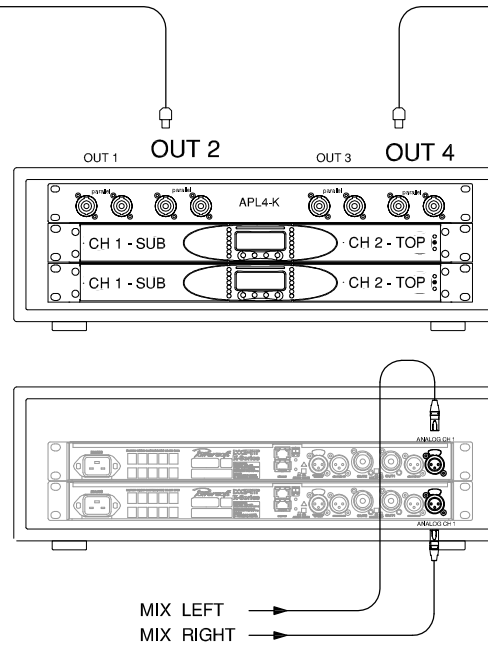

	PRESET NAME	
	CHANNEL 1	CHANNEL 2
AMP 1	BS30	T24N-PASSIVE 3.1
AMP 2	BS30	T24N-PASSIVE 3.1

DO NEVER USE PRESET for T24-PASSIVE (old T24)

LEFT SIDE

RIGHT SIDE

4 x LSK-44-025 2.5 m

2 x LSK-44-200 20 m