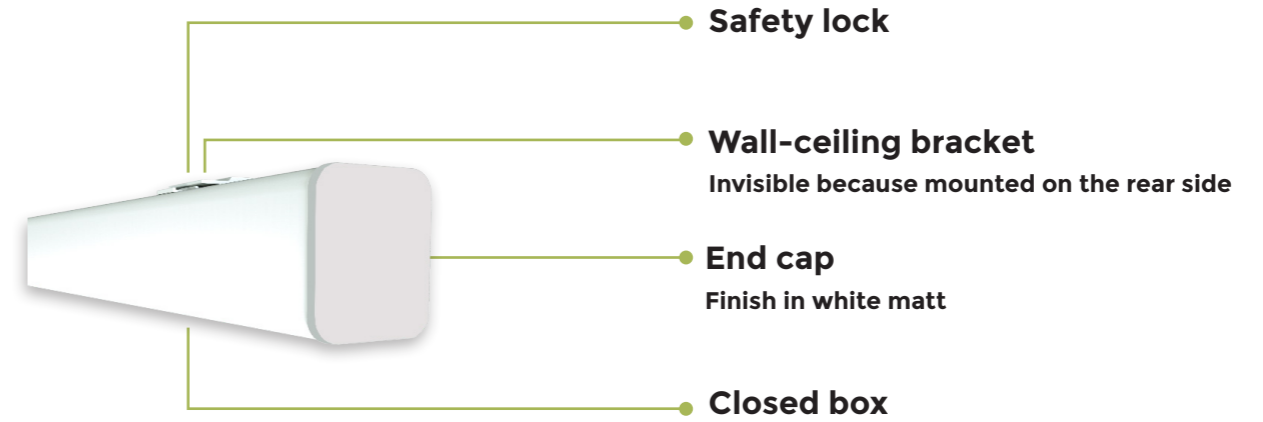

## Surfaces

Dual face

Home vision

Coral

Microperforated

White Ice

Screen surface fall  
Back fall

Available colours:  
White

## Improved version

- New design
- New performance motor
- New invisible brackets
- Silent: 43dB | -80% noise
- Automatic counterweight stop when closed. No hang down of the surface in the long run

## Key features

- It reaches 250 cm base inside a small box with rounded corners. Its matt white finish and neutral look make it ideal for classrooms, halls, and small and medium-sized offices.
- The PVC front and retro-projection surfaces are available in all sizes and formats, with or without black borders.