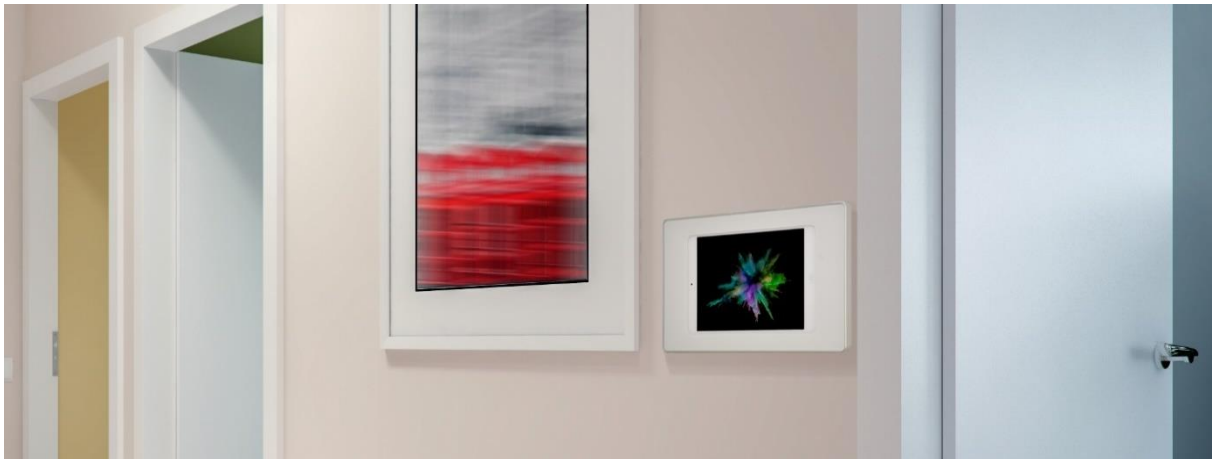

## iRoom's surDock / surDock mini

Non-Removable iPad Surface-Mount Docking Station

**Made of Aluminum and Glass**  
**Compatible with all current iPad models\***  
**Easy Installation**

### Store, charge and lock your iPad.

iRoom's surDock and surDock mini is a stylish and affordable non-removable on-wall surface-mount docking station for the iPad and iPad mini. The iPad is permanently charged through the included power supply and always ready for use. surDock and surDock mini are designed to have your iPad at hand at a designated location to use it as a control device for home or office automation systems or to stream music wirelessly to the audio system in your home.

## Non-Removable iPad Surface-Mount Docking Station