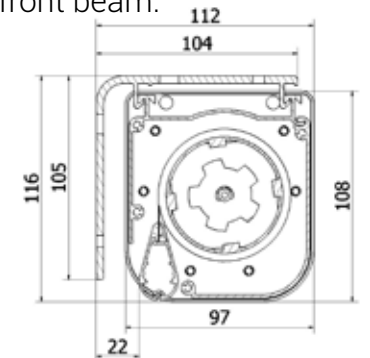

Slim

base from 160cm to 250cm

It reaches 250 cm base inside a small box with rounded corners. Its matt white finish and neutral look make it ideal for living-rooms, halls, and small and medium-sized offices. The side covering end plates in the same colour as the box complete the screen concealing the screws. The PVC front and retro-projection fabrics are available in all sizes and formats, with or without black borders. It is the quietest screen in its category. The special geometry of the brackets makes it possible to hang it on a rear wall, from the ceiling or even from a front beam.

Wall/Ceil bracket:

Surfaces

- White Ice
- Home Vision
- Microperforated
- Grey High Contrast
- Coral rear-projection