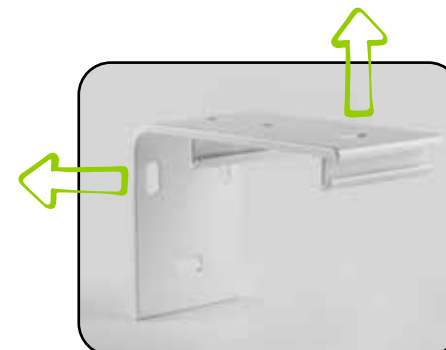

Slim

base from 160cm to 250cm

It reaches 250 cm base inside a small box with rounded corners. Its matt white finish and neutral look make it ideal for living-rooms, halls, and small and medium-sized offices. The side covering end plates in the same colour as the box complete the screen concealing the screws. The PVC front and retro-projection fabrics are available in all sizes and formats, with or without black borders. It is the quietest screen in its category. The special geometry of the brackets makes it possible to hang it on a rear wall, from the ceiling or even from a front beam.

Wall/Ceil bracket:

Surfaces

- White Ice
- Home Vision
- Microperforated
- Grey High Contrast
- Coral rear-projection