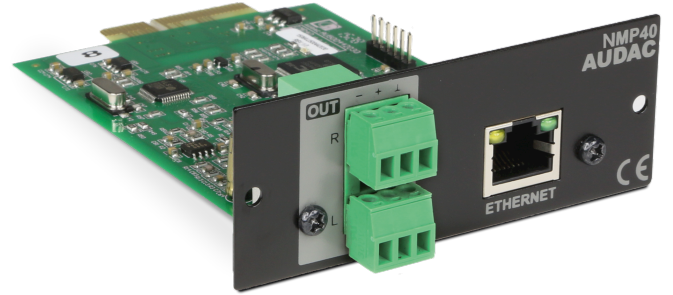

NMP40

Audio Streaming SourceCon™ Module

Highlights:

- Compatible with AUDAC Touch™
- Spotify™ compatible
- DLNA compatible
- True plug & play solution
- Works with any SourceCon™ enabled device
- Custom audio stream selection

Product information:

The NMP40 SourceCon™ Network audio player module enables the possibility to stream audio files from a personal computer or mobile device directly to a professional audio system while maintaining the best available sound quality.

Compatible with various streaming technologies like DLNA and Spotify Connect you can stream music straight to your professional sound system directly from the cloud while using your computer or mobile device only as a controller. This avoids any unwanted interruptions and maintains higher sample rates. NMP40 also supports streaming services that cover your music royalty, so you can also set the right ambience in all types of public places.

Product Features:

| | | |
|------------|--|--------------------------------|
| Dimensions | | 87 x 34.5 x 114 mm (W x H x D) |
| Mounting | | SourceCon™ interface card slot |