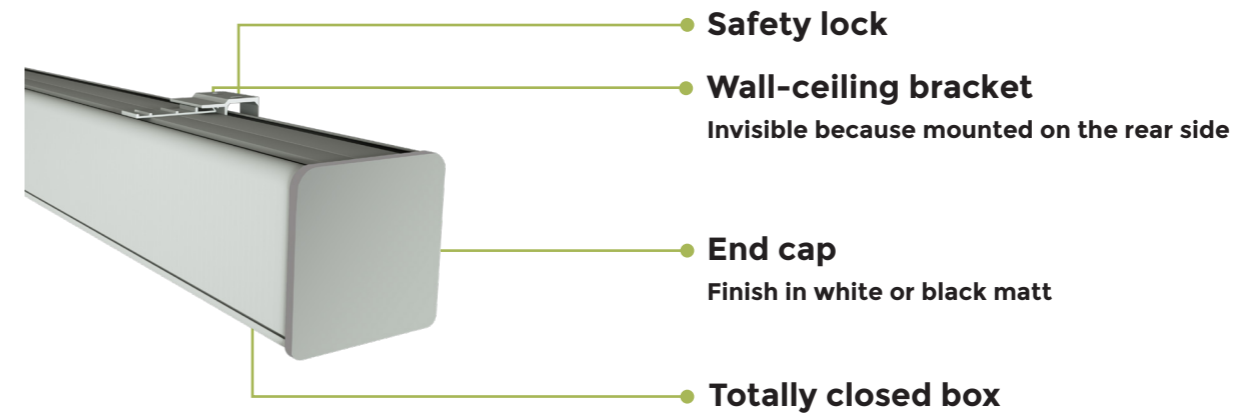

Mot EVO

 Base from 250 up to 420 cm.

 Corporate  Education

Surfaces

Screen surface fall
Back fall

Available colours:
Black White

Mot EVO Tensioned

Mot EVO

Improved version

- New design
- New performance motor
- New invisible brackets
- Neat, fully closed, finish box
- Silent: 43dB | -80% noise
- Automatic counterweight stop when closed. No hang down of the surface in the long run

Key features

- The medium-sized motorized screen. Base from 250cm up to 430cm.
- With a neutral looking matt white or black box, it perfectly fits medium and large-sized halls and rooms. It can be assembled with a wide choice of PVC fabrics, for both front and retro-projection.
- The screen surface can be completely white or with black borders, in all formats and sizes up to 430 cm base, also customized.