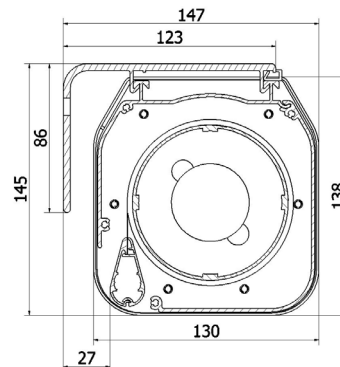

Mot family

Mot

EDUCATIONAL

CORPORATE

base from 250cm to 450cm

The medium-sized motorized screen.

With a neutral looking matt white box, it perfectly fits medium and large-sized halls and rooms. It can be assembled with a wide choice of PVC fabrics, for both front and retro-projection.

The fabrics can be completely white or with black borders, in all formats and sizes up to 450 cm base, also customized.

It is very quiet thanks to the silencing systems and the new generation motors. It comes with side closing end plates and an electric diverter for the connection.

Mot tensioned

Wall/Ceil bracket:

Surfaces

- White Ice
- Home Vision
- Microperforated
- Grey High Contrast
- Coral rear-projection