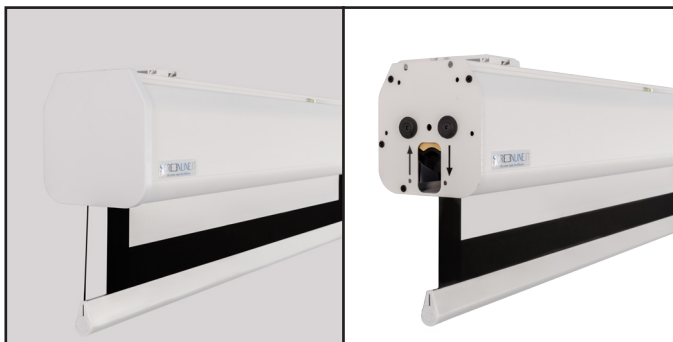

# Mot family

Mot

EDUCATIONAL

CORPORATE

base from 250cm to 450cm

## The medium-sized motorized screen.

With a neutral looking matt white box, it perfectly fits medium and large-sized halls and rooms. It can be assembled with a wide choice of PVC fabrics, for both front and retro-projection.

The fabrics can be completely white or with black borders, in all formats and sizes up to 450 cm base, also customized.

It is very quiet thanks to the silencing systems and the new generation motors. It comes with side closing end plates and an electric diverter for the connection.

Mot tensioned

Wall/Ceil bracket: