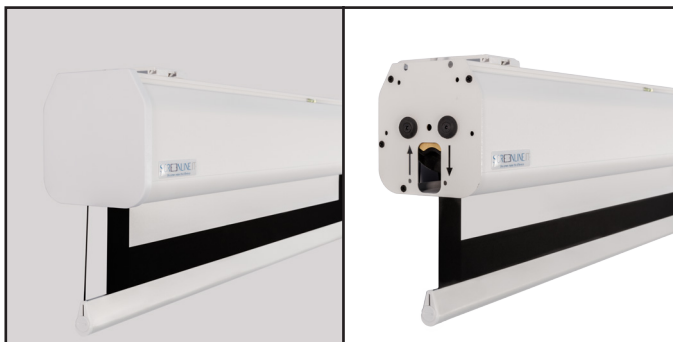

Mot family

Mot

EDUCATIONAL

CORPORATE

base from 250cm to 450cm

The medium-sized motorized screen.

With a neutral looking matt white box, it perfectly fits medium and large-sized halls and rooms. It can be assembled with a wide choice of PVC fabrics, for both front and retro-projection.

The fabrics can be completely white or with black borders, in all formats and sizes up to 450 cm base, also customized.

It is very quiet thanks to the silencing systems and the new generation motors. It comes with side closing end plates and an electric diverter for the connection.

Mot tensioned

Wall/Ceil bracket:

Surfaces

- White Ice
- Home Vision
- Microperforated
- Grey High Contrast
- Coral rear-projection