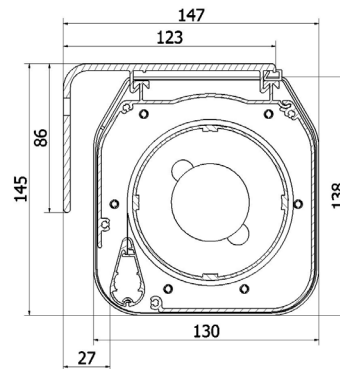

Mot family

Mot

EDUCATIONAL

CORPORATE

base from 250cm to 450cm

The medium-sized motorized screen.

With a neutral looking matt white box, it perfectly fits medium and large-sized halls and rooms. It can be assembled with a wide choice of PVC fabrics, for both front and retro-projection.

The fabrics can be completely white or with black borders, in all formats and sizes up to 450 cm base, also customized.

It is very quiet thanks to the silencing systems and the new generation motors. It comes with side closing end plates and an electric diverter for the connection.

Mot tensioned

Wall/Ceil bracket:

Surfaces

- White Ice
- Home Vision
- Microperforated
- Grey High Contrast
- Coral rear-projection