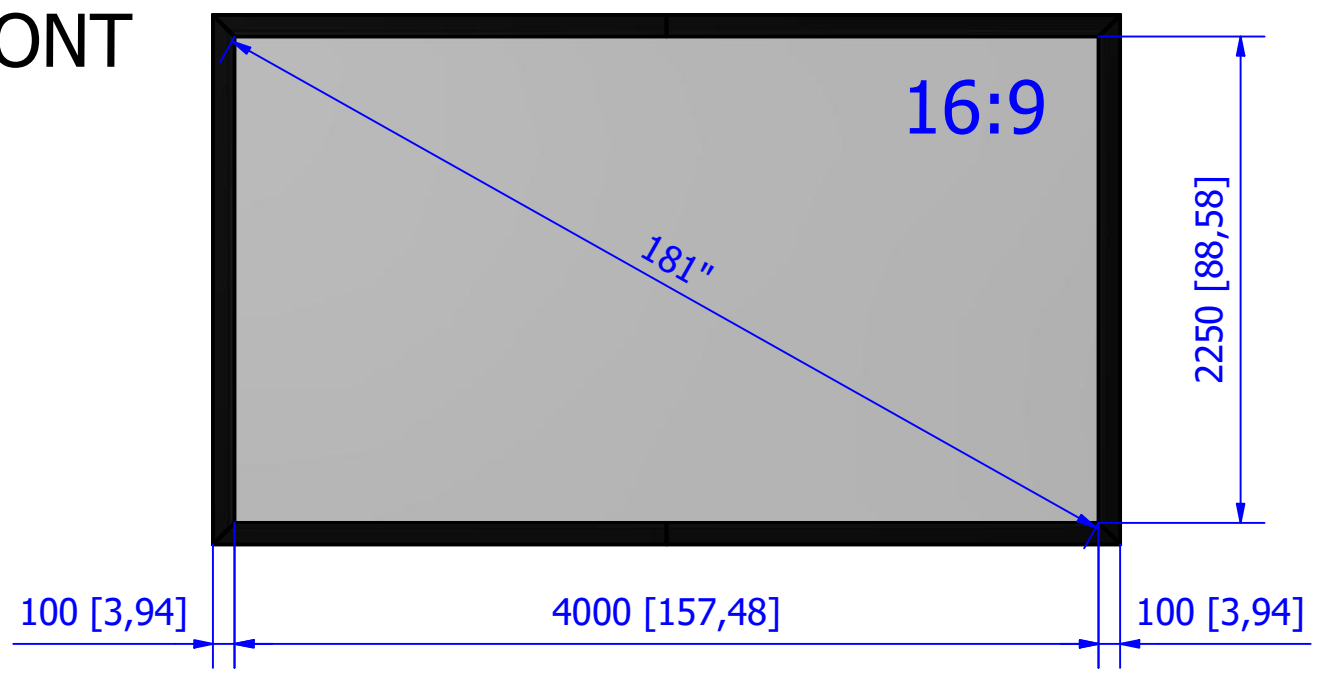

FRONT

REAR

VIEWING SIDE

A (1 : 2)

<p>Dimensions are in mm [inch]</p> <p>According on the required fabric, a welding line may be present</p> <p>Please notice that all dimensions are subject to conventional industry tolerances.</p>	<p><b>SCREENLINE</b></p> <p>the screen makes the difference</p>	Description: Living			Product Code: LI400HDI		
		Weight: 20 kg	Shipping weight: 24 kg	Encumbrance: 420x4x245	Drawer: F.T.		VCode: UT-0005361.iam
				Shipping dimensions: 285x22x22	Date: 23/10/2020	Sheet: A3	Scale: 1 : 35