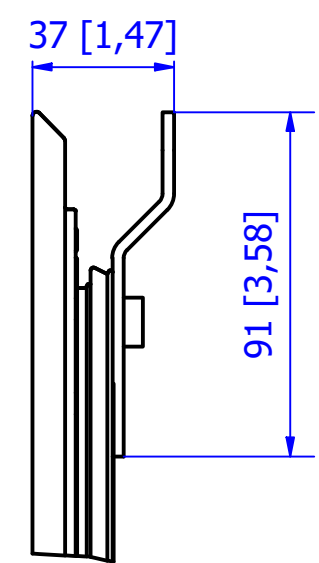

FRONT

REAR

VIEWING SIDE

A (1 : 2)

<p>Dimensions are in mm [inch]</p> <p>According on the required fabric, a welding line may be present</p> <p>Please notice that all dimensions are subject to conventional industry tolerances.</p>	<p><b>SCREENLINE</b></p> <p>the screen makes the difference</p>	Description: Living			Product Code: LI400HDI		
		Weight: 20 kg	Shipping weight: 24 kg	Encumbrance: 420x4x245	Drawer: F.T.		VCode: UT-0005361.iam
				Shipping dimensions: 285x22x22	Date: 23/10/2020	Sheet: A3	Scale: 1 : 35