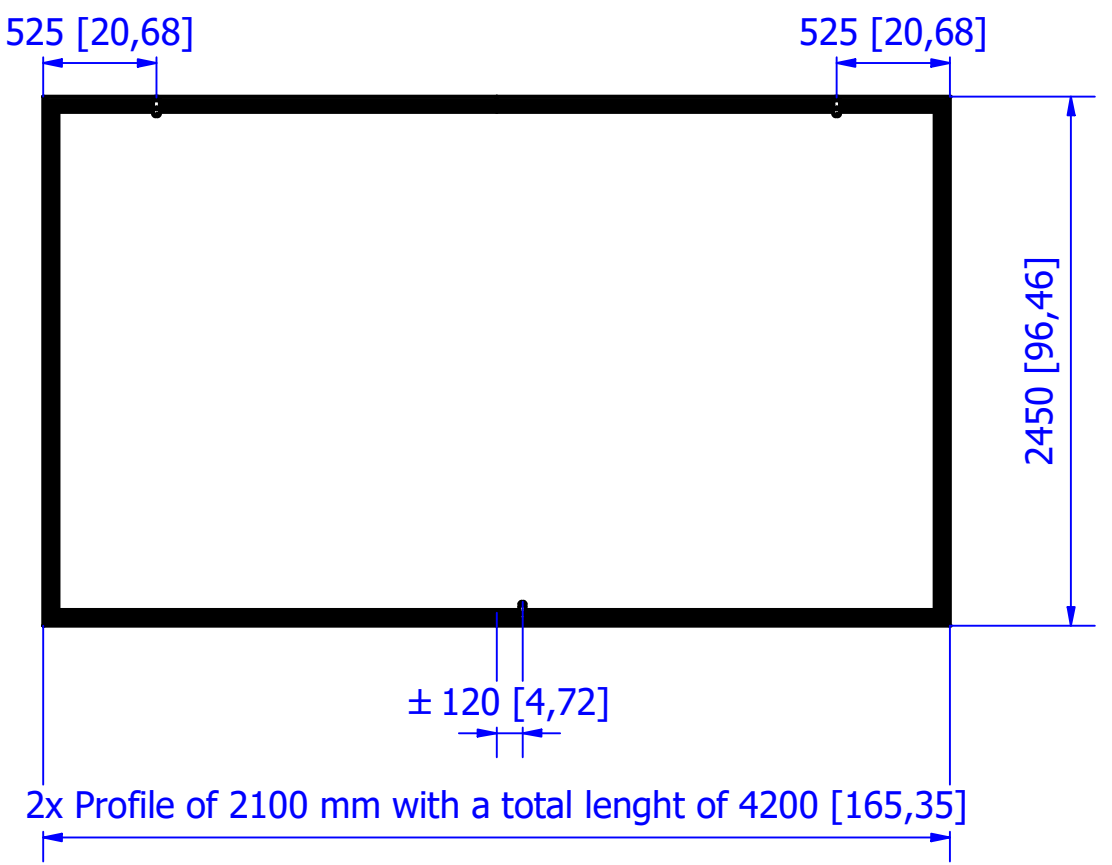

FRONT

REAR

VIEWING SIDE

A (1 : 2)

<p>Dimensions are in mm [inch]</p> <p>According on the required fabric, a welding line may be present</p> <p>Please notice that all dimensions are subject to conventional industry tolerances.</p>	<p><b>SCREENLINE</b></p> <p>the screen makes the difference</p>	Description: Living			Product Code: LI400HDI		
		Weight: 20 kg	Shipping weight: 24 kg	Encumbrance: 420x4x245	Drawer: F.T.		VCode: UT-0005361.iam
				Shipping dimensions: 285x22x22	Date: 23/10/2020	Sheet: A3	Scale: 1 : 35