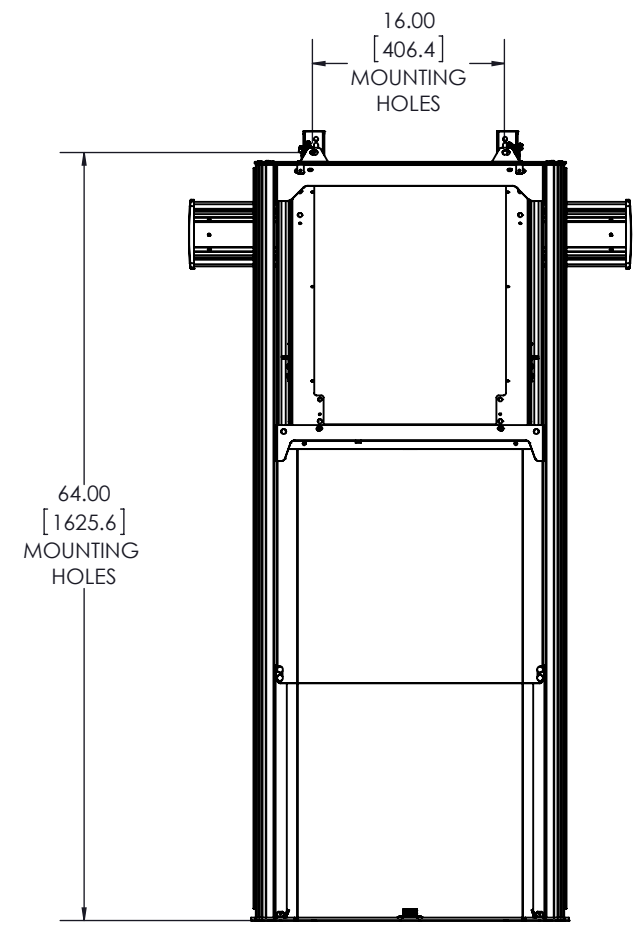

APPROXIMATE TRAVEL RANGES: (from floor):
 · 44.5 - 60.2"
 · 41.5 - 57.2" (shown)
 · 38.5 - 54.2"
 · 35.5 - 51.2"
 · 32.5 - 48.2"

THE INFORMATION AND DESIGNS CONTAINED IN THIS DRAWING ARE CONFIDENTIAL AND THE PROPRIETARY PROPERTY OF MILESTONE AV TECHNOLOGIES NEITHER THIS DESIGN NOR ANY INFORMATION CONTAINED IN THIS DRAWING MAY BE REPRODUCED OR DISCLOSED TO OTHERS WITHOUT THE EXPRESS WRITTEN CONSENT OF MILESTONE AV TECHNOLOGIES.

CAD GENERATED DRAWING, DO NOT MANUALLY UPDATE.			<p>6436 CITY WEST PKWY EDEN PRAIRIE MN, 55344 PHONE: 866-977-3901 FAX: 877-894-6918</p>
DRAWN BY	PJO	3/28/2016	
ENG APPROVAL			DESCRIPTION
MFG APPROVAL			FUSION DYNAMIC HEIGHT ADJUSTABLE FLOOR TO WALL
QA APPROVAL			MODEL NO.
SHEET 1 OF 1			MFD1U / LFD1U
SCALE	1:16	SIZE	DWG. NO.
		B	TECH-000773
			REV.
			01