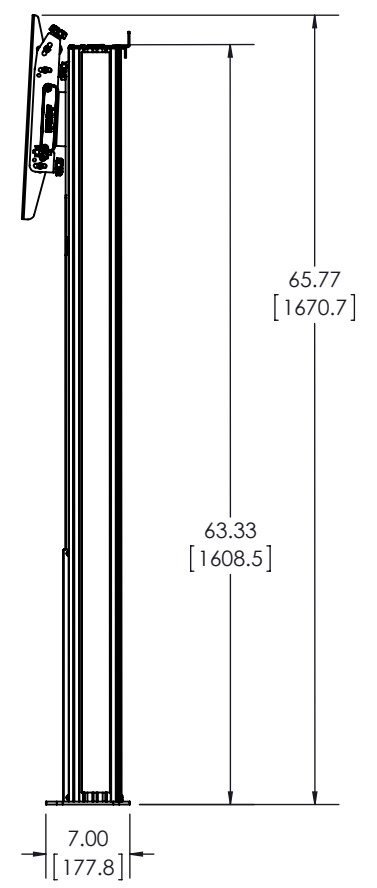

APPROXIMATE TRAVEL RANGES: (from floor):
 · 44.5 - 60.2"
 · 41.5 - 57.2" (shown)
 · 38.5 - 54.2"
 · 35.5 - 51.2"
 · 32.5 - 48.2"

THE INFORMATION AND DESIGNS CONTAINED IN THIS DRAWING ARE CONFIDENTIAL AND THE PROPRIETARY PROPERTY OF MILESTONE AV TECHNOLOGIES NEITHER THIS DESIGN NOR ANY INFORMATION CONTAINED IN THIS DRAWING MAY BE REPRODUCED OR DISCLOSED TO OTHERS WITHOUT THE EXPRESS WRITTEN CONSENT OF MILESTONE AV TECHNOLOGIES.

CAD GENERATED DRAWING, DO NOT MANUALLY UPDATE.			<p>6436 CITY WEST PKWY EDEN PRAIRIE MN, 55344 PHONE: 866-977-3901 FAX: 877-894-6918</p>
DRAWN BY	PJO	3/28/2016	
ENG APPROVAL			DESCRIPTION
MFG APPROVAL			FUSION DYNAMIC HEIGHT ADJUSTABLE FLOOR TO WALL
QA APPROVAL			MODEL NO.
SHEET 1 OF 1			MFD1U / LFD1U
SCALE	1:16	SIZE	DWG. NO.
		B	TECH-000773
			REV.
			01