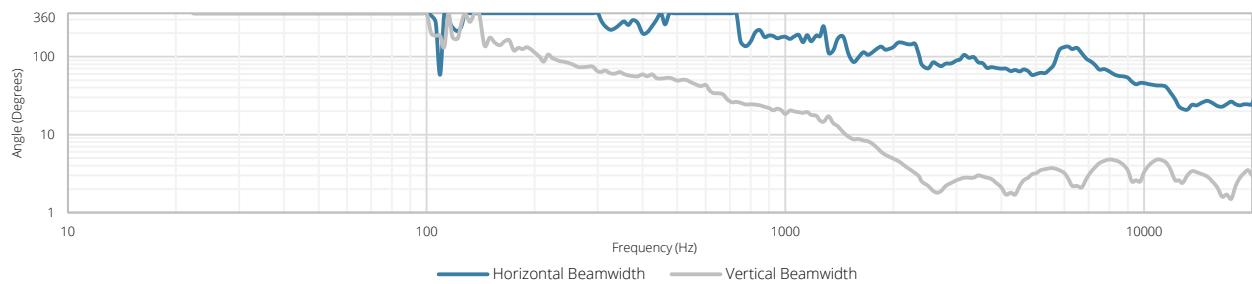

Variants:

- KYRA12/OB - Outdoor black version
- KYRA12/OW - Outdoor white version

Horizontal Polars:

Vertical Polars:

Sensitivity:

Beamwidth (-3dB):

Directivity index:

KYRA12/O

Product description:

DESIGN OUTDOOR COLUMN SPEAKER 120W
- 70V/100V & 12 OHM

Weight:

4,3 kg

Outer dimensions:
(w x h x d)

70 x 1008 x 147

Unit height:

N/A