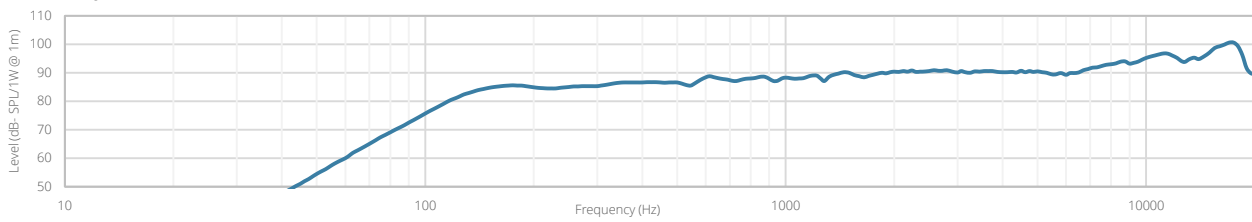

Variants:

- KYRA12/OB - Outdoor black version
- KYRA12/OW - Outdoor white version

Horizontal Polars:

Vertical Polars:

Sensitivity:

Beamwidth (-3dB):

Directivity index:

KYRA12/O

Product description:

DESIGN OUTDOOR COLUMN SPEAKER 120W
- 70V/100V & 12 OHM

Weight:

4,3 kg

Outer dimensions:
(w x h x d)

70 x 1008 x 147

Unit height:

N/A