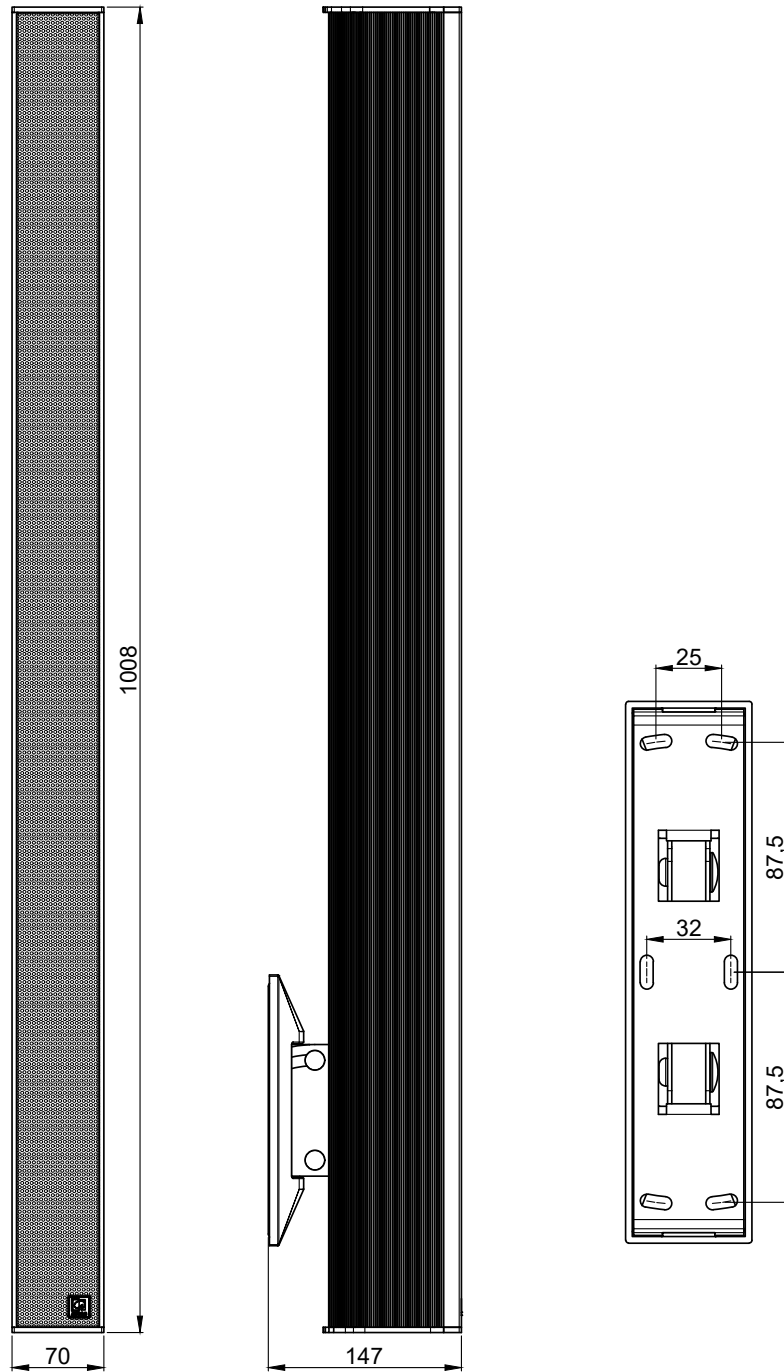

Product information:

The KYRA12 design column speaker consists of 12 x 2" high-quality aluminum cone full-range drivers, delivering extraordinary clarity and detailed sound. The overall continuous power handling reaches 120 Watt and the beamwidth of 170° x 20° makes it the perfect match for acoustically difficult venues, reducing echo and microphone feedback which optimizes the speech intelligibility in reverberant venues

Product Features:

Front finish		Aluminium grill
Construction		Aluminium with plastic side covers
Dimensions		70 x 1006 x 101 mm (W x H x D)
Colours		Black (KYRA12/OB - RAL9005)
		White (KYRA12/OW - RAL9003)
Accessories	Included	2-way Revolving mounting bracket
		1 x 3-pin Euro Terminal Block Input connectors

Variants:

- KYRA12/OB - Outdoor black version
- KYRA12/OW - Outdoor white version

Horizontal Polars:

Vertical Polars:

Sensitivity:

Beamwidth (-3dB):

Directivity index:

KYRA12/O

Product description:

DESIGN OUTDOOR COLUMN SPEAKER 120W
- 70V/100V & 12 OHM

Weight:

4,3 kg

Outer dimensions:
(w x h x d)

70 x 1008 x 147

Unit height:

N/A