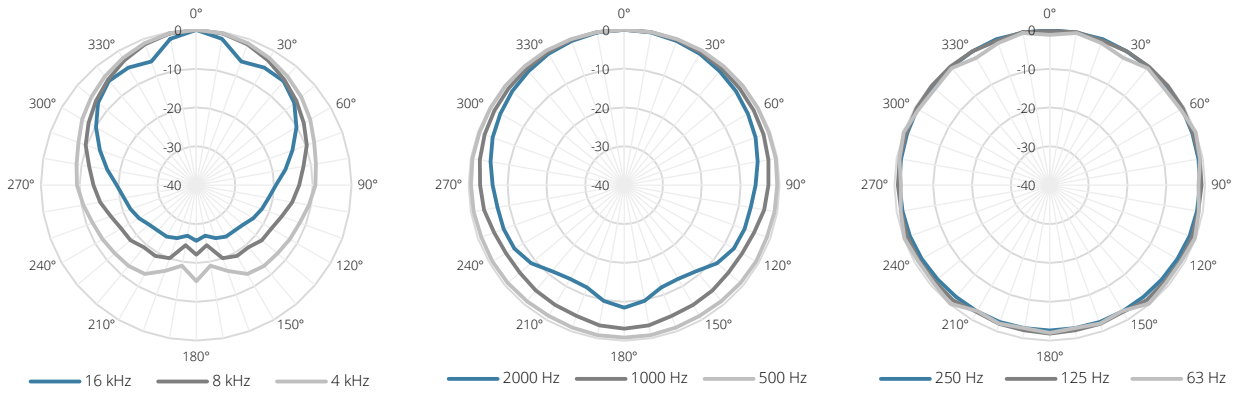

Product information:

The KYRA12 design column speaker consists of 12 x 2" high-quality aluminum cone full-range drivers, delivering extraordinary clarity and detailed sound. The overall continuous power handling reaches 120 Watt and the beamwidth of 170° x 20° makes it the perfect match for acoustically difficult venues, reducing echo and microphone feedback which optimizes the speech intelligibility in reverberant venues

Applications:

- Education
- Public facilities
- Corporate spaces
- Houses of worship
- Events

Impedance:

12 Ohm

Voltage:

System specifications:

Speaker type		Broadband column
Max. Power		240 W
RMS Power		120 W
Impedance		12 Ω
Sensitivity (1W/1m)		92 dB
Sound Pressure (Max. W/1m)		113 dB
Frequency	Range (-10 dB)	120 Hz - 20 kHz
Drivers		12 x 2"
Line Transformer Tappings	1	40 W - 125 Ω (70V)
	2	250 Ω - 100 V / 40 W - 70 V / 20 W
	3	500 Ω - 100 V / 20 W - 70 V / 10 W
Ingress Protection rating		IP55
Temperature	Operating	-20 - +50 $^{\circ}$ C
Incline angle	Bottom	13 $^{\circ}$
	Left	42 $^{\circ}$
	Right	42 $^{\circ}$
Connectors		Waterproof AWX-5 connector

Variants:

- KYRA12/OB - Outdoor black version
- KYRA12/OW - Outdoor white version

Horizontal Polars:

Vertical Polars:

Sensitivity:

Beamwidth (-3dB):

Directivity index:

KYRA12/O

Product description:

DESIGN OUTDOOR COLUMN SPEAKER 120W
- 70V/100V & 12 OHM

Weight:

4,3 kg

Outer dimensions:
(w x h x d)

70 x 1008 x 147

Unit height:

N/A