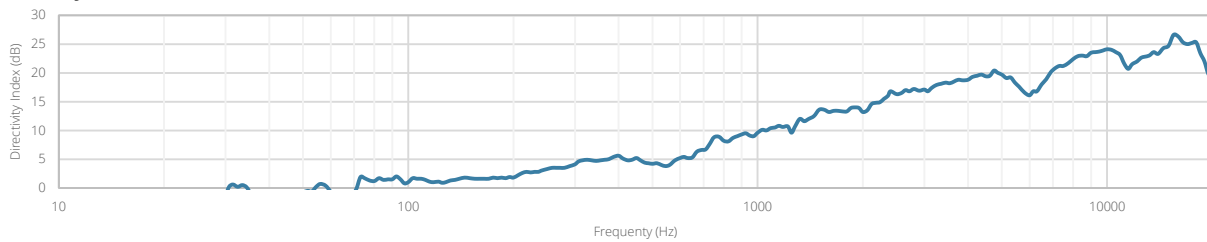

Variants:

- KYRA12/OB - Outdoor black version
- KYRA12/OW - Outdoor white version

Horizontal Polars:

Vertical Polars:

Sensitivity:

Beamwidth (-3dB):

Directivity index:

KYRA12/O

Product description:

DESIGN OUTDOOR COLUMN SPEAKER 120W
- 70V/100V & 12 OHM

Weight:

4,3 kg

Outer dimensions:
(w x h x d)

70 x 1008 x 147

Unit height:

N/A