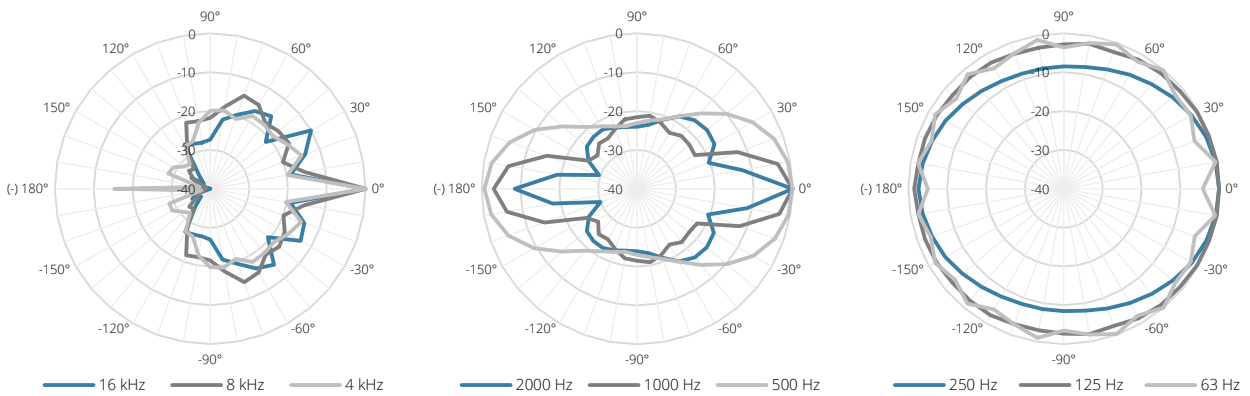

Applications:

- Education
- Public facilities
- Corporate spaces
- Houses of worship
- Events

Impedance:

12 Ohm

Voltage:

System specifications:

Speaker type		Broadband column
Max. Power		240 W
RMS Power		120 W
Impedance		12 Ω
Sensitivity (1W/1m)		92 dB
Sound Pressure (Max. W/1m)		113 dB
Frequency	Range (-10 dB)	120 Hz - 20 kHz
Drivers		12 x 2"
Line Transformer Tappings	1	40 W - 125 Ω (70V)
	2	250 Ω - 100 V / 40 W - 70 V / 20 W
	3	500 Ω - 100 V / 20 W - 70 V / 10 W
Ingress Protection rating		IP55
Temperature	Operating	-20 - +50 $^{\circ}$ C
Incline angle	Bottom	13 $^{\circ}$
	Left	42 $^{\circ}$
	Right	42 $^{\circ}$
Connectors		Waterproof AWX-5 connector

Product Features:

Front finish		Aluminium grill
Construction		Aluminium with plastic side covers
Dimensions		70 x 1006 x 101 mm (W x H x D)
Colours		Black (KYRA12/OB - RAL9005)
		White (KYRA12/OW - RAL9003)
Accessories	Included	2-way Revolving mounting bracket
		1 x 3-pin Euro Terminal Block Input connectors

Variants:

- KYRA12/OB - Outdoor black version
- KYRA12/OW - Outdoor white version

Horizontal Polars:

Vertical Polars:

Sensitivity:

Beamwidth (-3dB):

Directivity index:

KYRA12/O