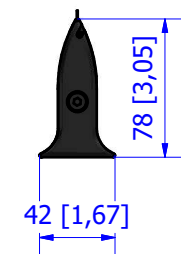

VIEWING SIDE

B (1:3)

Dimensions are in mm [inch]
 According on the required fabric, a welding line may be present
 Please notice that all dimensions are subject to conventional industry tollerances

SCREENLINE
 the screen makes the difference

Weight:	97	Shipping weight:	137
---------	----	------------------	-----

Description: Lodo Evo	
Encumbrance:	527x29x24
Shipping dimensions:	550x28x34

Codice univoco: IL490#2385	
Drawer: Gabriele Castlunger	
Date: 21/01/2021	

Product Code: IL490XWI	
VCode: UT-0005806.iam	
Sheet: A3	Scale: 1 : 40