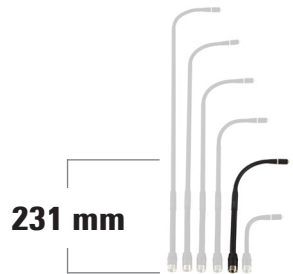

ES925 Configurations

Choose Gooseneck

/ ES925/24
ES Modular 24" Double Gooseneck with LED-Ring w/o power module

/ ES925/21
ES Modular 21" Double Gooseneck with LED-Ring w/o power module

/ ES925/18
ES Modular 18" Double Gooseneck with LED-Ring w/o power module

/ ES925/15
ES Modular 15" Double Gooseneck with LED-Ring w/o power module

/ ES925/12
ES Modular 12" Double Gooseneck with LED-Ring w/o power module

/ ES925/6
ES Modular 6" Gooseneck with LED-Ring w/o power module

ES Modular InLine Power Module XLR

/ ES8755R

ES Modular 3-Pin Flush Mount Power Module local switch & LED

/ ES8755RC

ES Modular 5-Pin Flush Mount Power Module remote switch & LED

/ ES8766RC

ES Modular 5-Pin Desk Stand Power Module