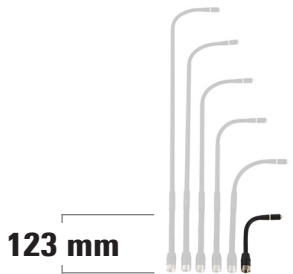

ES925 Configurations

Choose Gooseneck

/ ES925/24
ES Modular 24" Double Gooseneck with LED-Ring w/o power module

/ ES925/21
ES Modular 21" Double Gooseneck with LED-Ring w/o power module

/ ES925/18
ES Modular 18" Double Gooseneck with LED-Ring w/o power module

/ ES925/15
ES Modular 15" Double Gooseneck with LED-Ring w/o power module

/ ES925/12
ES Modular 12" Double Gooseneck with LED-Ring w/o power module

/ ES925/6
ES Modular 6" Gooseneck with LED-Ring w/o power module