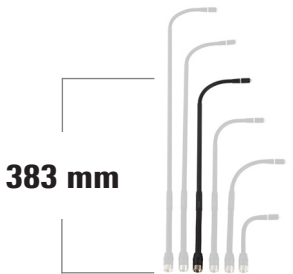

ES925 Configurations

Choose Gooseneck

/ ES925/24
ES Modular 24" Double Gooseneck with LED-Ring w/o power module

/ ES925/21
ES Modular 21" Double Gooseneck with LED-Ring w/o power module

/ ES925/18
ES Modular 18" Double Gooseneck with LED-Ring w/o power module

/ ES925/15
ES Modular 15" Double Gooseneck with LED-Ring w/o power module

/ ES925/12
ES Modular 12" Double Gooseneck with LED-Ring w/o power module

/ ES925/6
ES Modular 6" Gooseneck with LED-Ring w/o power module

ES Modular InLine Power Module XLR

/ ES8755R

ES Modular 3-Pin Flush Mount Power Module local switch & LED

/ ES8755RC

ES Modular 5-Pin Flush Mount Power Module remote switch & LED

/ ES8766RC

ES Modular 5-Pin Desk Stand Power Module