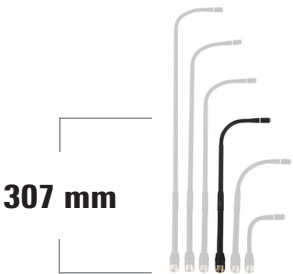

ES925 Configurations

Choose Gooseneck

/ ES925/24
ES Modular 24" Double Gooseneck with LED-Ring w/o power module

/ ES925/21
ES Modular 21" Double Gooseneck with LED-Ring w/o power module

/ ES925/18
ES Modular 18" Double Gooseneck with LED-Ring w/o power module

/ ES925/15
ES Modular 15" Double Gooseneck with LED-Ring w/o power module

/ ES925/12
ES Modular 12" Double Gooseneck with LED-Ring w/o power module

/ ES925/6
ES Modular 6" Gooseneck with LED-Ring w/o power module

ES Modular InLine Power Module XLR

/ ES8755R

ES Modular 3-Pin Flush Mount Power Module local switch & LED

/ ES8755RC

ES Modular 5-Pin Flush Mount Power Module remote switch & LED

/ ES8766RC

ES Modular 5-Pin Desk Stand Power Module