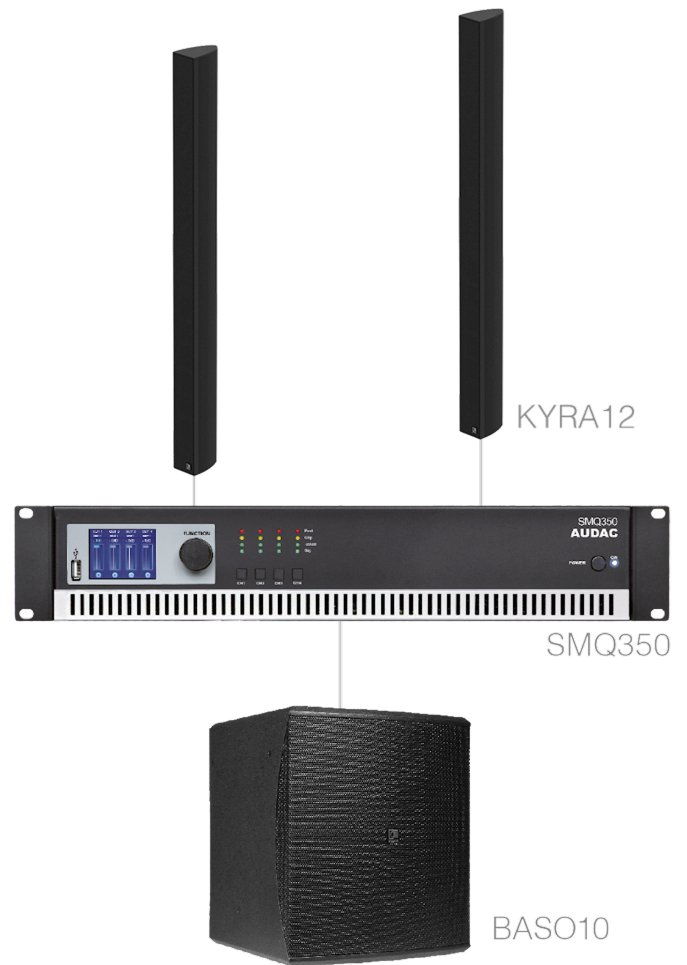

CONGRESS2.3

2 x KYRA12 + BASO10 + SMQ350

Product information:

When the intelligibility over a medium distances of speech and music is very important, the CONGRESS2.3 set featuring KYRA12 design column speakers and a 10" BASO10 bass cabinet is the ideal solution. Powered by a SMQ350 WaveDynamics™ Class-D power amplifier, this system, using two KYRA12 loudspeakers and a BASO10 bass cabinet can cover areas of around 100 m² with intelligible speech and music, even in acoustically difficult environments.

Features

- Elegant and slim design
- Intelligibility over medium distances
- High-efficiency Class-D amplifier
- WaveDynamics™ technology

Usage:

Variants:

- CONGRESS2.3/B - Black version
- CONGRESS2.3/W - White version