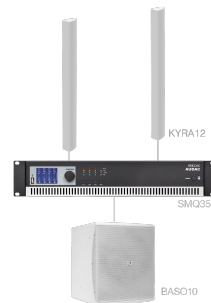

CONGRESS2.3

2 x KYRA12 + BASO10 + SMQ350

Product information:

When the intelligibility over a medium distances of speech and music is very important, the CONGRESS2.3 set featuring KYRA12 design column speakers and a 10" BASO10 bass cabinet is the ideal solution. Powered by a SMQ350 WaveDynamics™ Class-D power amplifier, this system, using two KYRA12 loudspeakers and a BASO10 bass cabinet can cover areas of around 100 m² with intelligible speech and music, even in acoustically difficult environments.

Features

- Elegant and slim design
- Intelligibility over medium distances
- High-efficiency Class-D amplifier
- WaveDynamics™ technology

Usage:

Variants:

- CONGRESS2.3/B - Black version
- CONGRESS2.3/W - White version