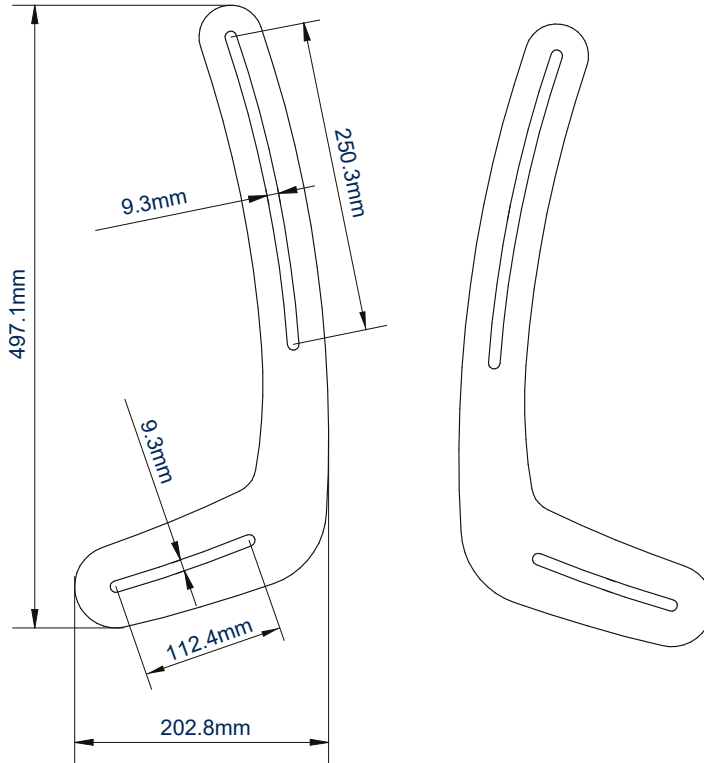

### SPECIFICATION

Max load	10kg
Steel thickness	2mm
Height adjustment	250mm
Lateral adjustment	112mm

Fits easily to the back of the screen

Mounts soundbar above or below the screen

Ideal for corner installations with an articulated mount

Supplied in retail packaging, ideal for the consumer market

FRONT VIEW

SIDE VIEW

PACKING INFORMATION

COLOUR:	ORDER REF:	EAN CODE:	MASTER CARTON QTY:	INNER CARTON QTY:	MASTER CARTON WEIGHT:	MASTER CARTON CUBE:
Black	BTV914/B	5019318440700	8	N/A	13.56kg	0.18cbm

RELATED PRODUCTS

**BT15**  
Centre Speaker Wall Mount with Adjustable Arms for speakers up to 15kg

**BTV920**  
Adjustable AV Component Shelf For loads up to 10kg

**BT7032**  
Large AV Accessory Shelf Dimensions 500mm x 380mm