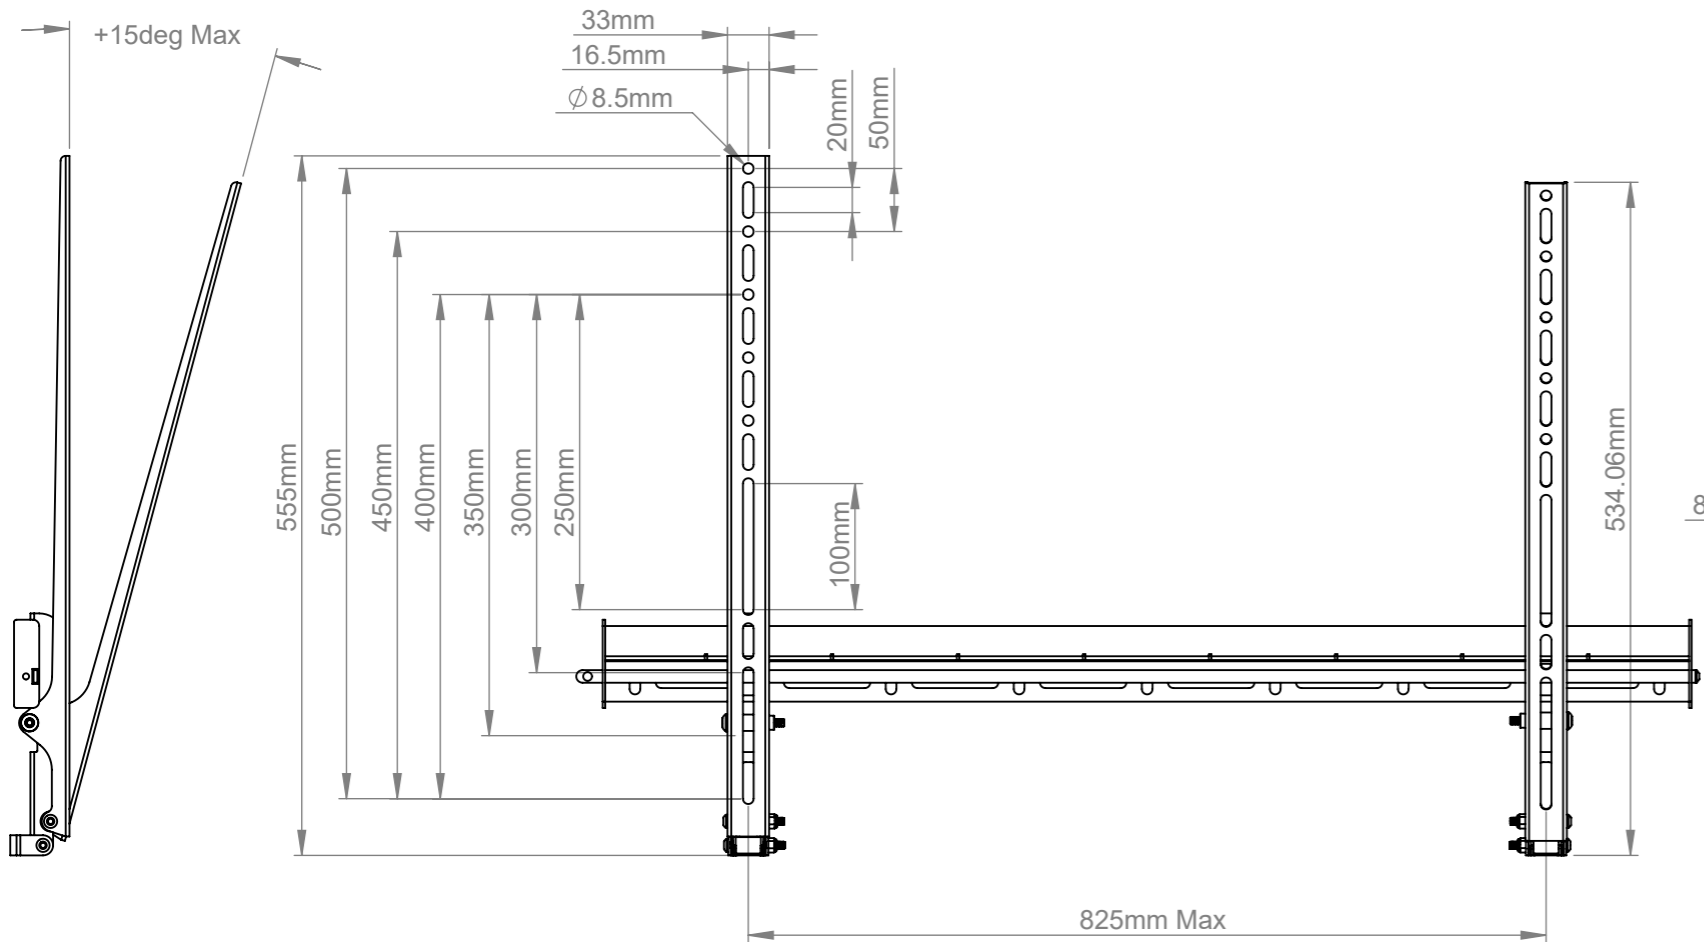

ISOMETRIC VIEW

B-Tech International Design & Manufacturing Limited
Part of the B-Tech International Group of Companies

B-Tech No: BTV521

Title: Universal Flat Screen Wall Mount With Tilt

UNLESS OTHERWISE SPECIFIED DIMENSIONS ARE IN MILLIMETERS

Size: A3
Scale: 1:6
Sheet: 1 of 1

Revision: R03
Date: 18/01/2021
File Name: BTD-BTV521