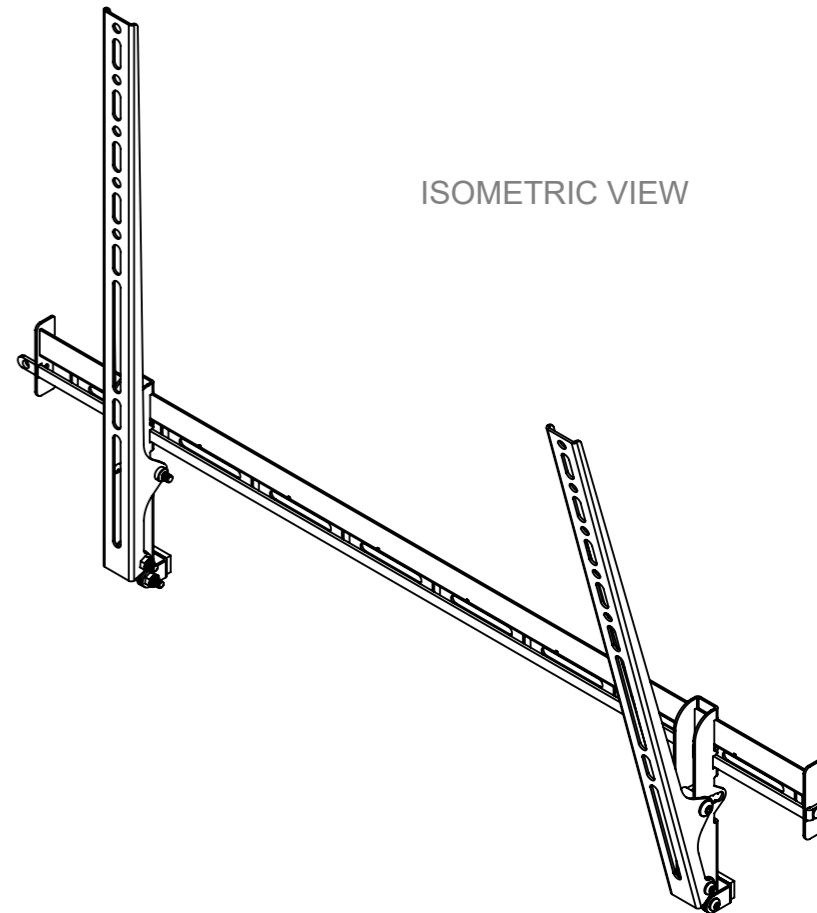

ISOMETRIC VIEW

B-Tech International Design & Manufacturing Limited
Part of the B-Tech International Group of Companies

B-Tech No: BTV521

Title: Universal Flat Screen Wall Mount With Tilt

UNLESS OTHERWISE SPECIFIED DIMENSIONS ARE IN MILLIMETERS

Size: A3
Scale: 1:6
Sheet: 1 of 1

Revision: R03
Date: 18/01/2021
File Name: BTD-BTV521