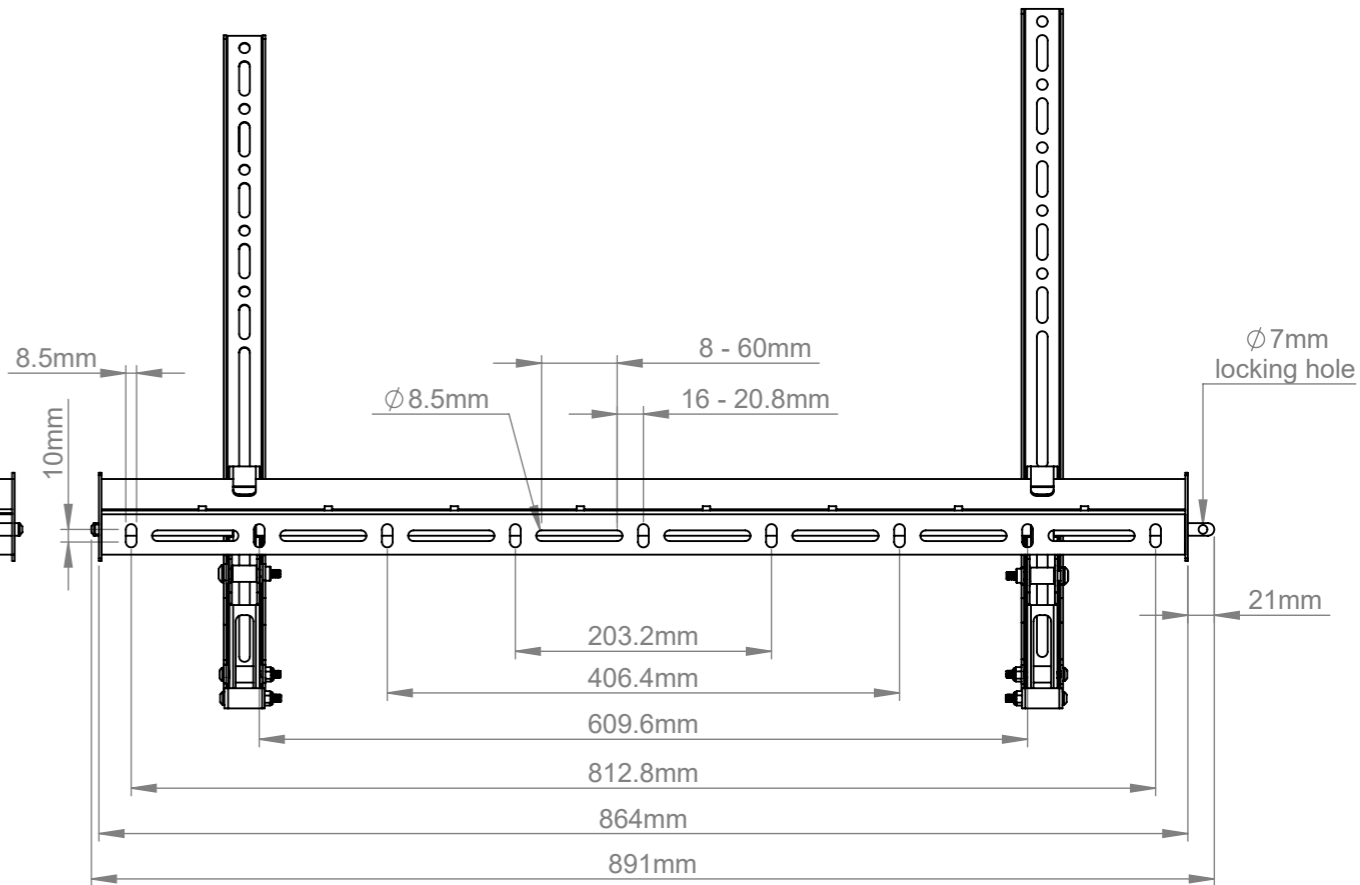

ISOMETRIC VIEW

B-Tech International Design & Manufacturing Limited
Part of the B-Tech International Group of Companies

B-Tech No: BTV521

Title: Universal Flat Screen Wall Mount With Tilt

UNLESS OTHERWISE SPECIFIED DIMENSIONS ARE IN MILLIMETERS

Size: A3
Scale: 1:6
Sheet: 1 of 1

Revision: R03
Date: 18/01/2021
File Name: BTD-BTV521