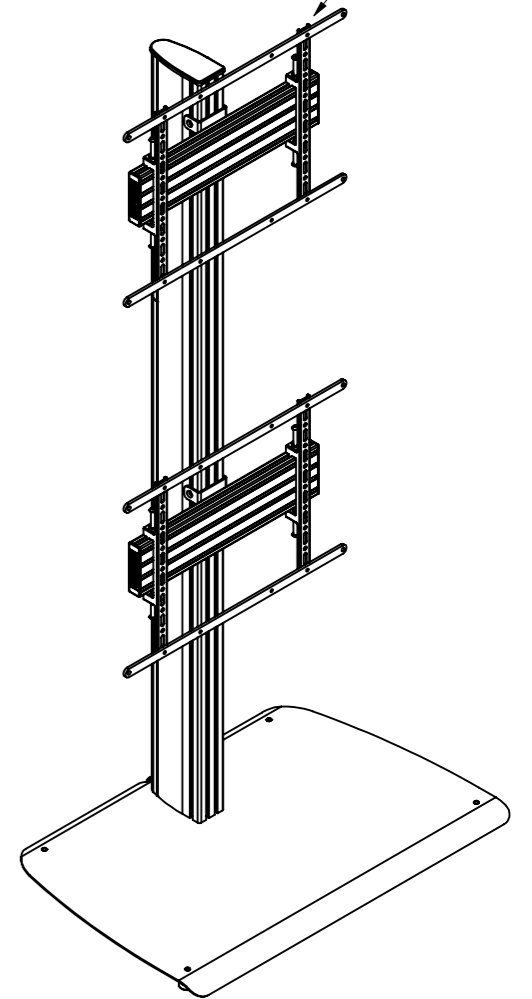

THE INFORMATION CONTAINED IN THIS DRAWING IS THE SOLE PROPERTY OF B-TECH INTERNATIONAL DESIGN AND MANUFACTURING LIMITED, ANY REPRODUCTION IN PART OR WHOLE WITHOUT THE WRITTEN PERMISSION OF B-TECH INTERNATIONAL DESIGN AND MANUFACTURING LIMITED IS PROHIBITED.

VESA 600 X 400 Interface Adapters can be used in portrait or landscape orientation

A

DETAIL A
SCALE 1 : 10

B-Tech International Design and Manufacturing Limited		B-Tech No: BTF841
Part of the B-Tech International Group of Companies		Version: 1.0
 UNLESS OTHERWISE SPECIFIED DIMENSIONS ARE IN MILLIMETERS	Size: A3	Title: Universal Dual Stack Flat Screen Floor Stand (1.8m)
	Scale: 1:15	Revision: 0.0
Sheet: 1 of 1	Date: 23/05/17	File Name: BTD-BTF841-R0.0