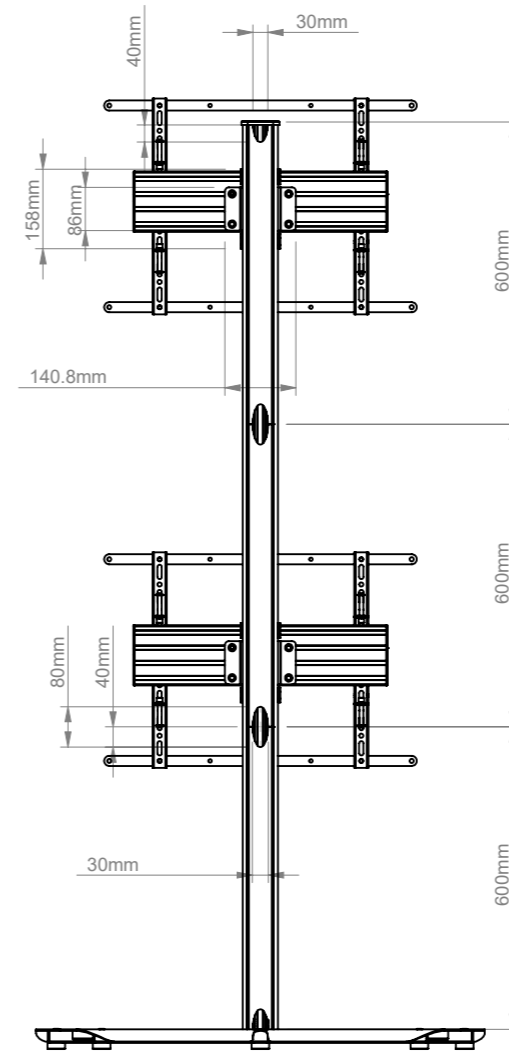

THE INFORMATION CONTAINED IN THIS DRAWING IS THE SOLE PROPERTY OF B-TECH INTERNATIONAL DESIGN AND MANUFACTURING LIMITED, ANY REPRODUCTION IN PART OR WHOLE WITHOUT THE WRITTEN PERMISSION OF B-TECH INTERNATIONAL DESIGN AND MANUFACTURING LIMITED IS PROHIBITED.

VESA 600 X 400 Interface Adapters can be used in portrait or landscape orientation

A

DETAIL A
SCALE 1 : 10

B-Tech International Design and Manufacturing Limited		B-Tech No: BTF841
Part of the B-Tech International Group of Companies		Version: 1.0
 UNLESS OTHERWISE SPECIFIED DIMENSIONS ARE IN MILLIMETERS	Size: A3	Title: Universal Dual Stack Flat Screen Floor Stand (1.8m)
	Scale: 1:15	Revision: 0.0
Sheet: 1 of 1	Date: 23/05/17	File Name: BTD-BTF841-R0.0