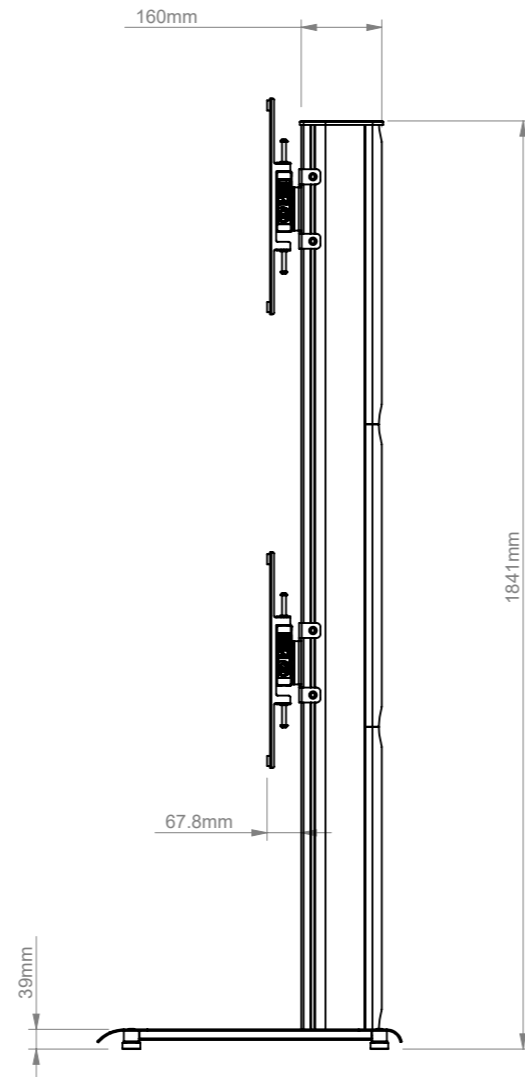

THE INFORMATION CONTAINED IN THIS DRAWING IS THE SOLE PROPERTY OF B-TECH INTERNATIONAL DESIGN AND MANUFACTURING LIMITED, ANY REPRODUCTION IN PART OR WHOLE WITHOUT THE WRITTEN PERMISSION OF B-TECH INTERNATIONAL DESIGN AND MANUFACTURING LIMITED IS PROHIBITED.

VESA 600 X 400 Interface Adapters can be used in portrait or landscape orientation

A

DETAIL A
SCALE 1 : 10

B-Tech International Design and Manufacturing Limited		B-Tech No: BTF841
Part of the B-Tech International Group of Companies		Version: 1.0
 UNLESS OTHERWISE SPECIFIED DIMENSIONS ARE IN MILLIMETERS	Size: A3	Title: Universal Dual Stack Flat Screen Floor Stand (1.8m)
	Scale: 1:15	Revision: 0.0
Sheet: 1 of 1	Date: 23/05/17	File Name: BTD-BTF841-R0.0