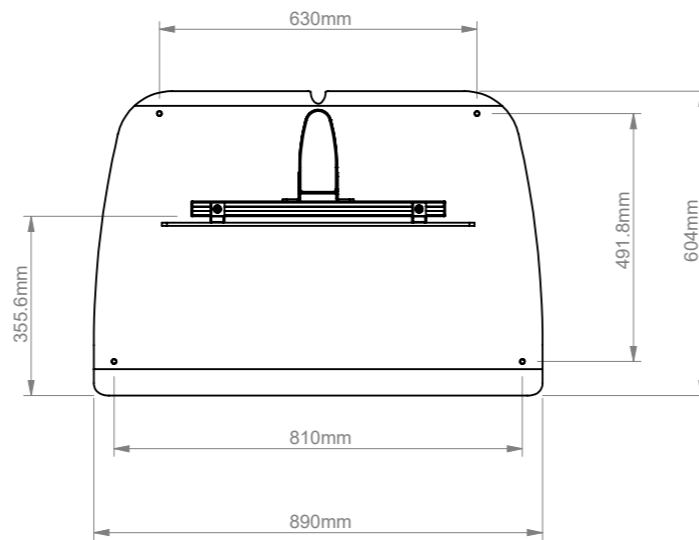

VESA 600 X 400 Interface Adapters can be used in portrait or landscape orientation

A

DETAIL A
SCALE 1 : 10

B-Tech International Design and Manufacturing Limited		B-Tech No: BTF841
Part of the B-Tech International Group of Companies		Version: 1.0
 UNLESS OTHERWISE SPECIFIED DIMENSIONS ARE IN MILLIMETERS	Size: A3	Title: Universal Dual Stack Flat Screen Floor Stand (1.8m)
	Scale: 1:15	Revision: 0.0
Sheet: 1 of 1	Date: 23/05/17	File Name: BTD-BTF841-R0.0