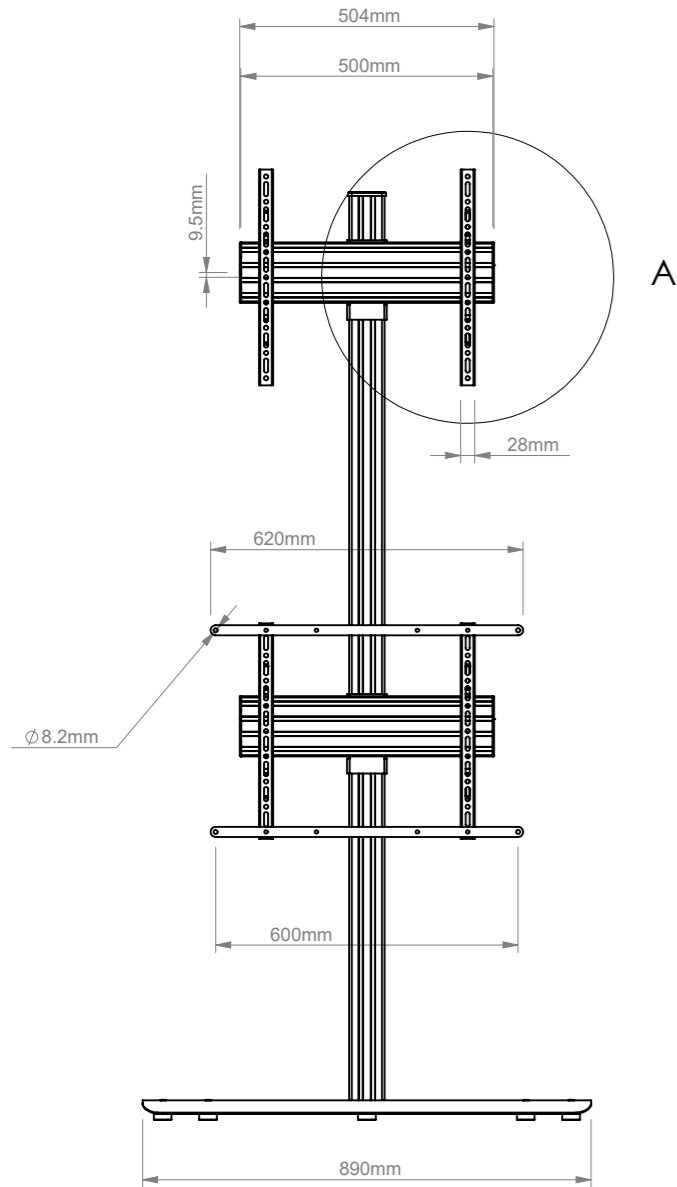

THE INFORMATION CONTAINED IN THIS DRAWING IS THE SOLE PROPERTY OF B-TECH INTERNATIONAL DESIGN AND MANUFACTURING LIMITED, ANY REPRODUCTION IN PART OR WHOLE WITHOUT THE WRITTEN PERMISSION OF B-TECH INTERNATIONAL DESIGN AND MANUFACTURING LIMITED IS PROHIBITED.

VESA 600 X 400 Interface Adapters can be used in portrait or landscape orientation

A

DETAIL A
SCALE 1 : 10

B-Tech International Design and Manufacturing Limited		B-Tech No: BTF841
Part of the B-Tech International Group of Companies		Version: 1.0
 UNLESS OTHERWISE SPECIFIED DIMENSIONS ARE IN MILLIMETERS	Size: A3	Title: Universal Dual Stack Flat Screen Floor Stand (1.8m)
	Scale: 1:15	Revision: 0.0
Sheet: 1 of 1	Date: 23/05/17	File Name: BTD-BTF841-R0.0