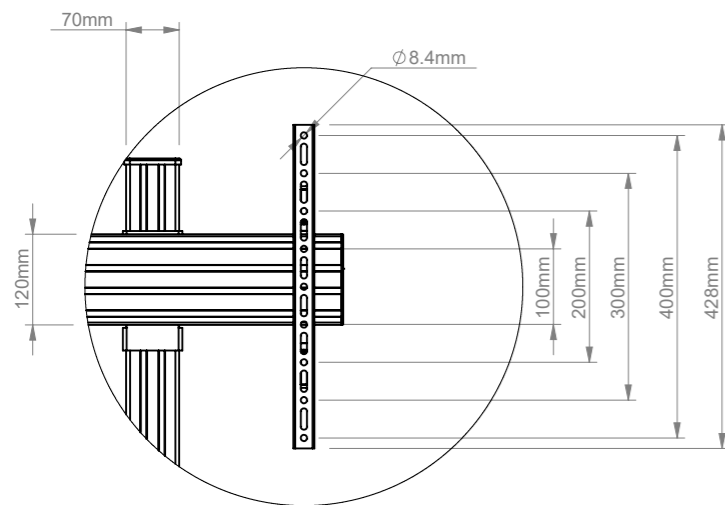

VESA 600 X 400 Interface Adapters can be used in portrait or landscape orientation

A

DETAIL A
SCALE 1 : 10

B-Tech International Design and Manufacturing Limited		B-Tech No: BTF841
Part of the B-Tech International Group of Companies		Version: 1.0
 UNLESS OTHERWISE SPECIFIED DIMENSIONS ARE IN MILLIMETERS	Size: A3	Title: Universal Dual Stack Flat Screen Floor Stand (1.8m)
	Scale: 1:15	Revision: 0.0
Sheet: 1 of 1	Date: 23/05/17	File Name: BTD-BTF841-R0.0