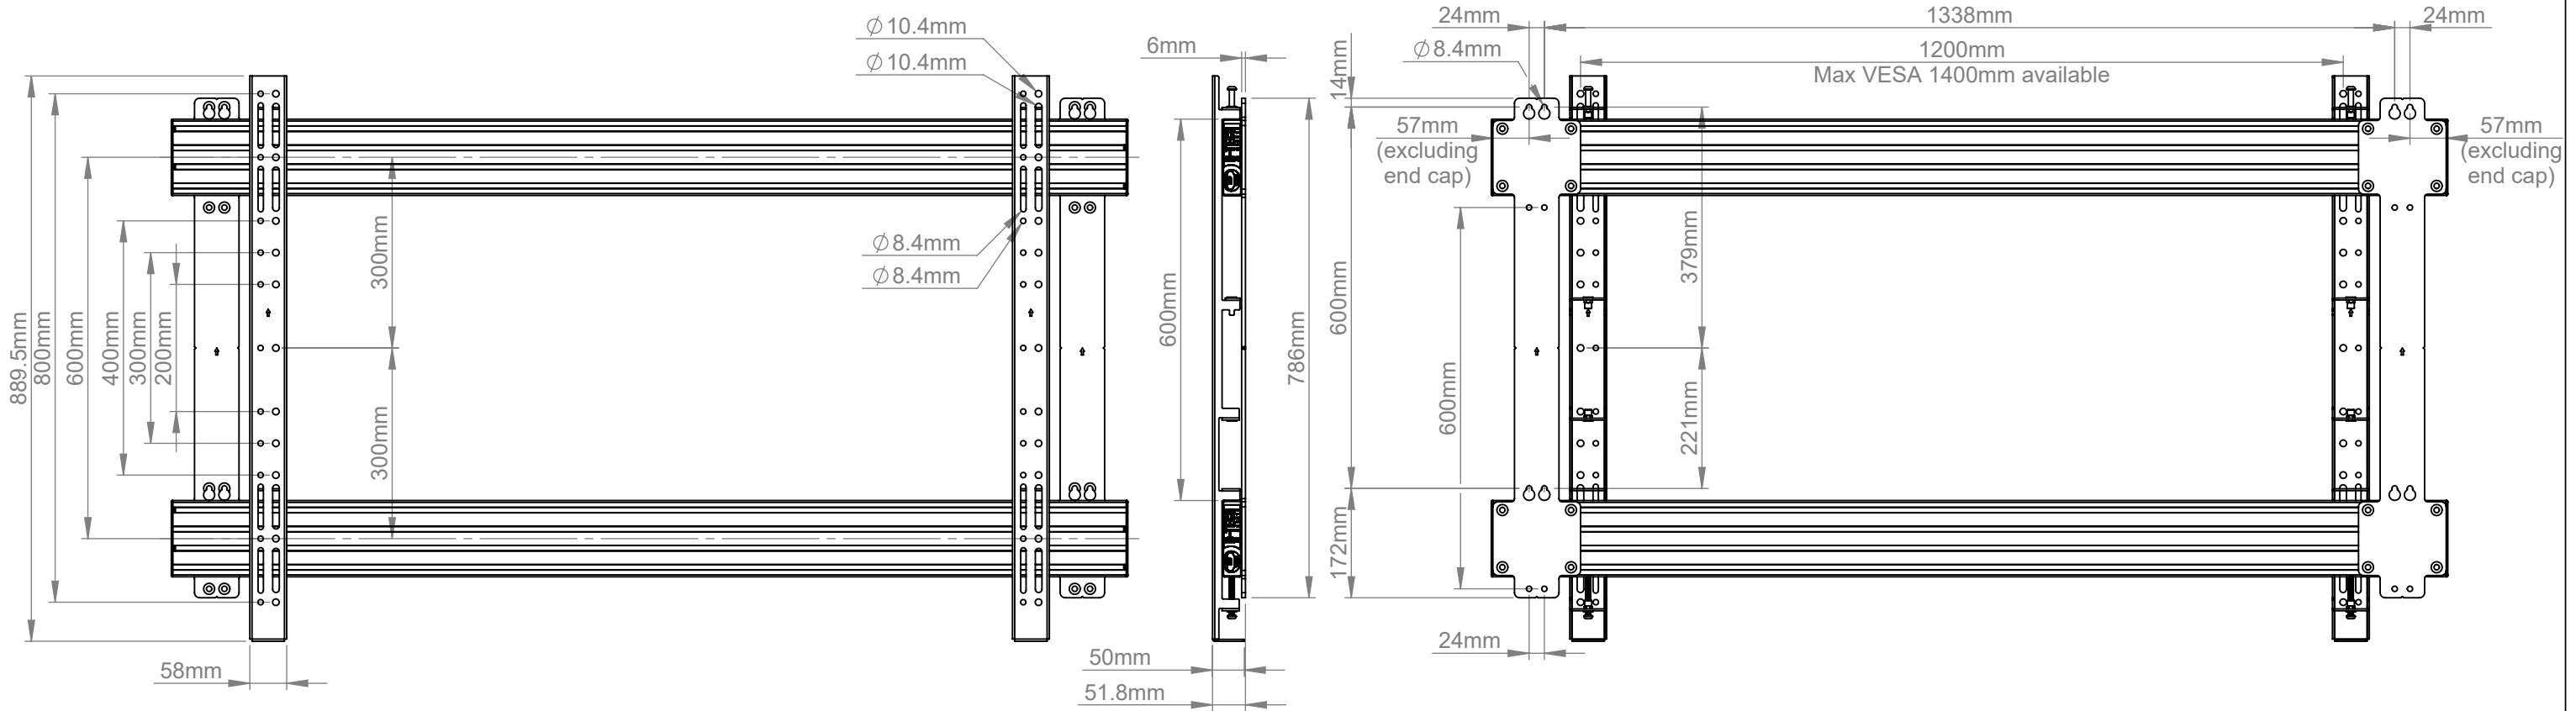

ISOMETRIC VIEW

**B-Tech International Design & Manufacturing Limited**  
Part of the B-Tech International Group

<b>B-Tech No:</b>	BT9908
<b>Title:</b>	System X - Wall Mount For 84" Microsoft Surface Hub
<b>Revision:</b>	R01
<b>Date:</b>	10/08/2021
<b>File Name:</b>	BTD-BT9908

UNLESS OTHERWISE SPECIFIED DIMENSIONS ARE IN MILLIMETERS

<b>Size:</b>	A3
<b>Scale:</b>	1:10
<b>Sheet:</b>	1 of 1