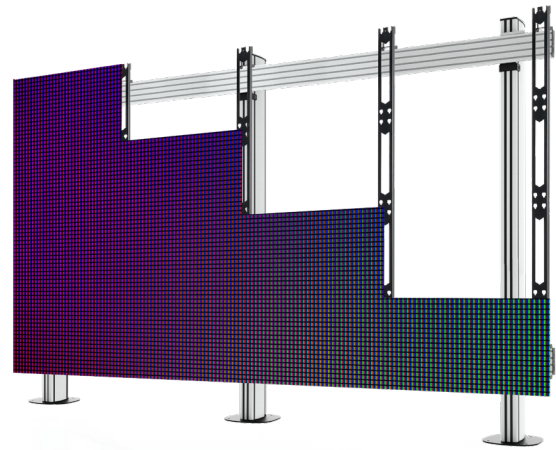

UNIVERSAL
 DESIGN,
 OFF-THE-SHELF
 FROM STOCK

BT9372

BOLT DOWN UNIVERSAL DIRECT VIEW LED VIDEOWALL STAND

The BT9372 is a bolt down solution designed to assemble LED panel videowalls. As part of B-Tech's System X Range, the BT9372 is part of a universal mounting system which is compatible with various LED panels, for use in several formats; wall mounted, trolley, freestanding and bolt down. An LED configuration tool allows BT9372 requirements to be specified online and features a quote request option which means pricing can be provided quickly, orders placed can then be fulfilled with short lead times thanks to our extensive stock of off-the-shelf B-Tech components.

FEATURES

- Configurable mounting solution available to order to your requirements, from stock - see configurator for info
- Universal design suitable for a variety of LED panels and configurations
- Options for front or rear mounted panels (see below)
- Assembled from off-the-shelf components for fast order fulfilment
- Online configuration tool for quick turnaround of quotes - no more lengthy wait for bespoke pricing from custom manufacturing
- System can be extended to any required width for large installations
- Open frame allows panel access for easy servicing and maintenance
- Small footprint for an unobtrusive installation into confined areas
- Pre-assembly of major parts for quick and easy installation
- All mounting hardware included

BT9372-FM

SHOWN IN A
 5X4 CONFIGURATION

SPECIFICATION

Cabinet fixing method	Front mounted
Colour option (columns and horizontal rails)	Black or Silver
For indoor use only	

ALTERNATE CONFIGURATIONS

There are actually over 2000 different configurations of BT9372 available! Visit our online configuration tool to specify setups of up to 6x4 with different options such as screen size, orientation and leg height.

- Keyhole mounting for rear access panels allows safe and secure installation of large scale LED videowalls