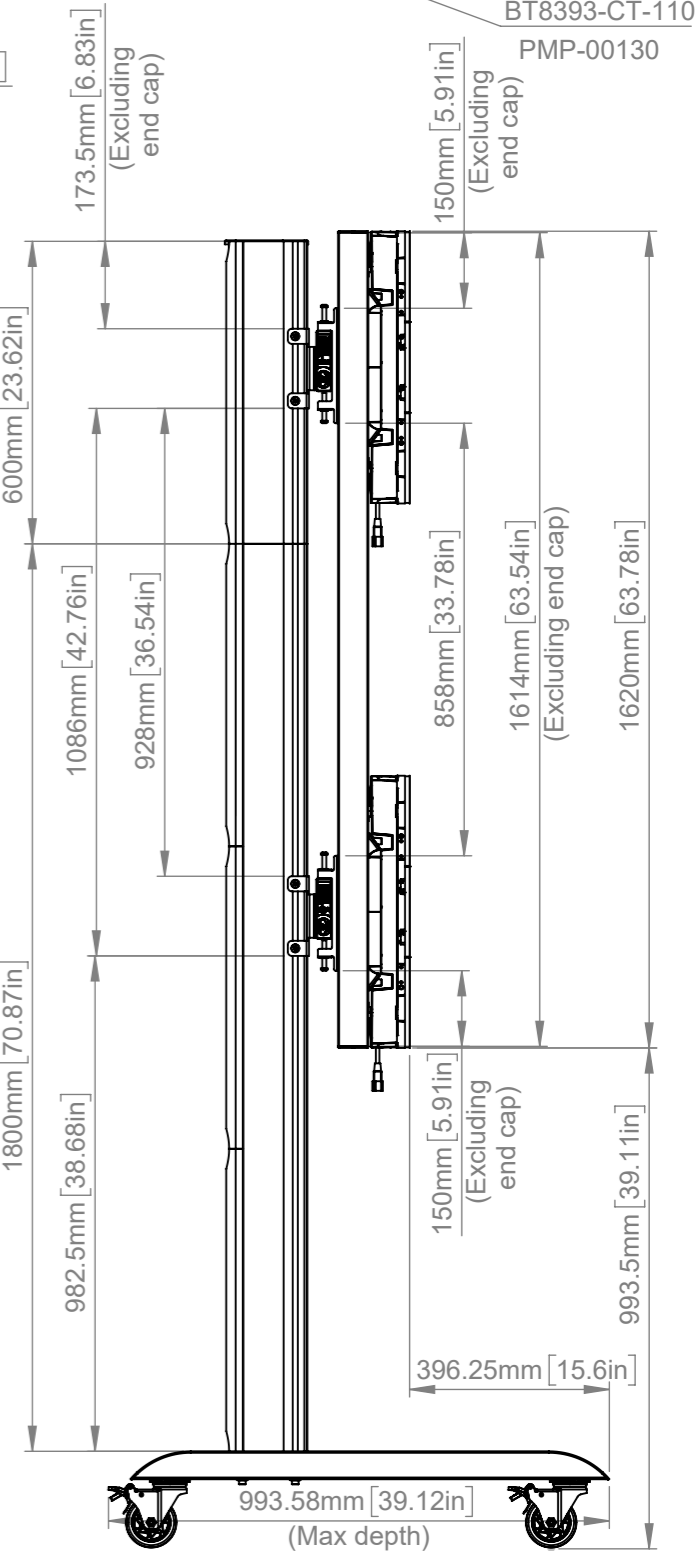

We recommend measuring from the top edge, to the top edge when installing the BT8390 horizontal rails
 Total B-TECH Mount Weight Approx (Without the Cabinets): 79.7Kg (175.7 lbs)
 Total DVLED Cabinet Weight (Excluding Cables) Approx: 174.6Kg (384.9 lbs)
 Please view DXF file using eDrawings software for precise measurements

B-Tech International Design & Manufacturing Limited Part of the B-Tech International Group		B-Tech No: BT9371-LAA015F
		Title: Mobile Stand for LG 130" All-in-One DVLED Screen
 UNLESS OTHERWISE SPECIFIED DIMENSIONS ARE IN MILLIMETERS	Size: A3	Revision: R02
	Scale: 1:15	Date: 10/03/2022
	Sheet: 1 of 3	File Name: BTD-BT9371-LAA015F

ISOMETRIC VIEW
SCALE: 1 : 20

We recommend measuring from the top edge, to the top edge when installing the BT8390 horizontal rails
 Total B-TECH Mount Weight Approx (Without the Cabinets): 79.7Kg (175.7 lbs)
 Total DVLED Cabinet Weight (Excluding Cables) Approx: 174.6Kg (384.9 lbs)
 Please view DXF file using eDrawings software for precise measurements