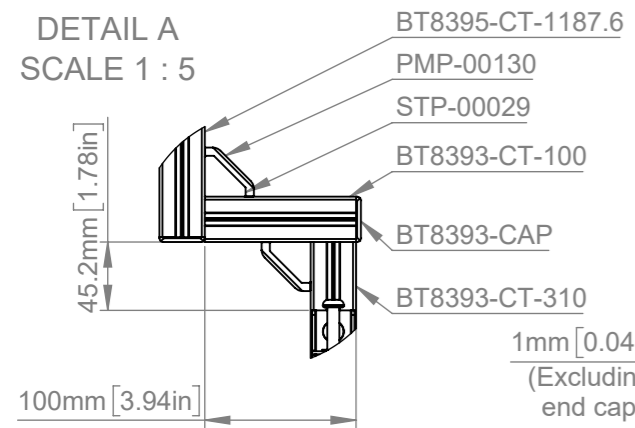

We recommend measuring from the top edge, to the top edge when installing the BT8390 horizontal rails
 Total B-TECH Mount Weight Approx (Without the Cabinets): 79.7Kg (175.7 lbs)
 Total DVLED Cabinet Weight (Excluding Cables) Approx: 174.6Kg (384.9 lbs)
 Please view DXF file using eDrawings software for precise measurements

B-Tech International Design & Manufacturing Limited Part of the B-Tech International Group		B-Tech No: BT9371-LAA015F
		Title: Mobile Stand for LG 130" All-in-One DVLED Screen
 UNLESS OTHERWISE SPECIFIED DIMENSIONS ARE IN MILLIMETERS	Size: A3	Revision: R02
	Scale: 1:15	Date: 10/03/2022
	Sheet: 1 of 3	File Name: BTD-BT9371-LAA015F

ISOMETRIC VIEW
SCALE: 1 : 20

We recommend measuring from the top edge, to the top edge when installing the BT8390 horizontal rails
 Total B-TECH Mount Weight Approx (Without the Cabinets): 79.7Kg (175.7 lbs)
 Total DVLED Cabinet Weight (Excluding Cables) Approx: 174.6Kg (384.9 lbs)
 Please view DXF file using eDrawings software for precise measurements