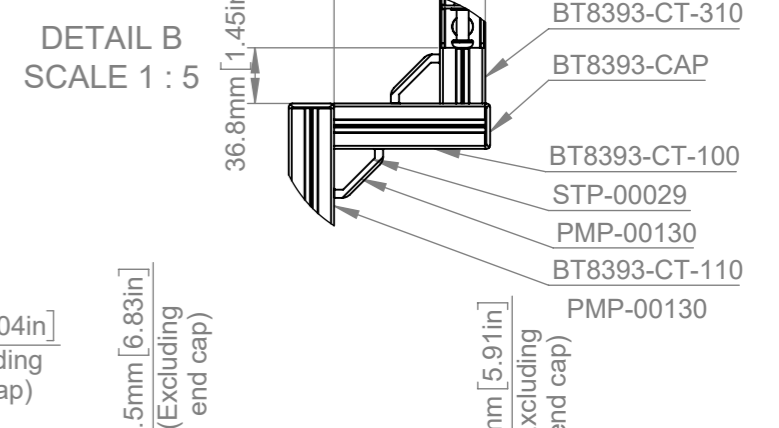

We recommend measuring from the top edge, to the top edge when installing the BT8390 horizontal rails
 Total B-TECH Mount Weight Approx (Without the Cabinets): 79.7Kg (175.7 lbs)
 Total DVLED Cabinet Weight (Excluding Cables) Approx: 174.6Kg (384.9 lbs)
 Please view DXF file using eDrawings software for precise measurements

B-Tech International Design & Manufacturing Limited Part of the B-Tech International Group		B-Tech No: BT9371-LAA015F
		Title: Mobile Stand for LG 130" All-in-One DVLED Screen
 UNLESS OTHERWISE SPECIFIED DIMENSIONS ARE IN MILLIMETERS	Size: A3	Revision: R02
	Scale: 1:15	Date: 10/03/2022
	Sheet: 1 of 3	File Name: BTD-BT9371-LAA015F

ISOMETRIC VIEW
SCALE: 1 : 20

We recommend measuring from the top edge, to the top edge when installing the BT8390 horizontal rails
 Total B-TECH Mount Weight Approx (Without the Cabinets): 79.7Kg (175.7 lbs)
 Total DVLED Cabinet Weight (Excluding Cables) Approx: 174.6Kg (384.9 lbs)
 Please view DXF file using eDrawings software for precise measurements