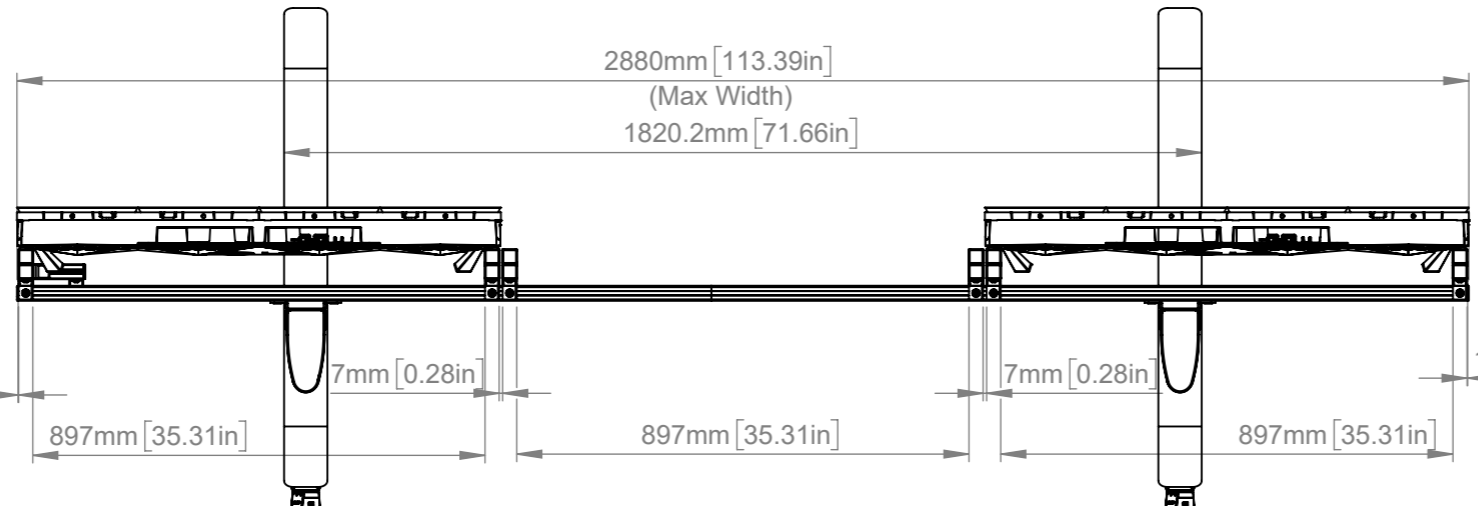

We recommend measuring from the top edge, to the top edge when installing the BT8390 horizontal rails
 Total B-TECH Mount Weight Approx (Without the Cabinets): 79.7Kg (175.7 lbs)
 Total DVLED Cabinet Weight (Excluding Cables) Approx: 174.6Kg (384.9 lbs)
 Please view DXF file using eDrawings software for precise measurements

B-Tech International Design & Manufacturing Limited Part of the B-Tech International Group		B-Tech No: BT9371-LAA015F
		Title: Mobile Stand for LG 130" All-in-One DVLED Screen
 UNLESS OTHERWISE SPECIFIED DIMENSIONS ARE IN MILLIMETERS	Size: A3	Revision: R02
	Scale: 1:15	Date: 10/03/2022
	Sheet: 1 of 3	File Name: BTD-BT9371-LAA015F

ISOMETRIC VIEW
SCALE: 1 : 20

We recommend measuring from the top edge, to the top edge when installing the BT8390 horizontal rails
 Total B-TECH Mount Weight Approx (Without the Cabinets): 79.7Kg (175.7 lbs)
 Total DVLED Cabinet Weight (Excluding Cables) Approx: 174.6Kg (384.9 lbs)
 Please view DXF file using eDrawings software for precise measurements