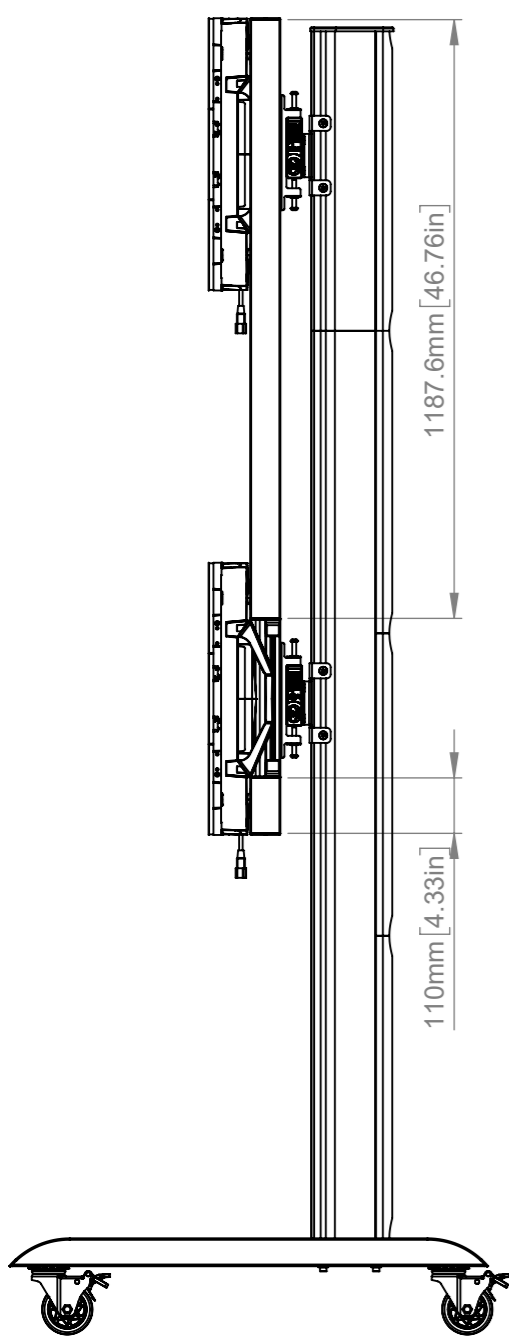

We recommend measuring from the top edge, to the top edge when installing the BT8390 horizontal rails
 Total B-TECH Mount Weight Approx (Without the Cabinets): 79.7Kg (175.7 lbs)
 Total DVLED Cabinet Weight (Excluding Cables) Approx: 174.6Kg (384.9 lbs)
 Please view DXF file using eDrawings software for precise measurements