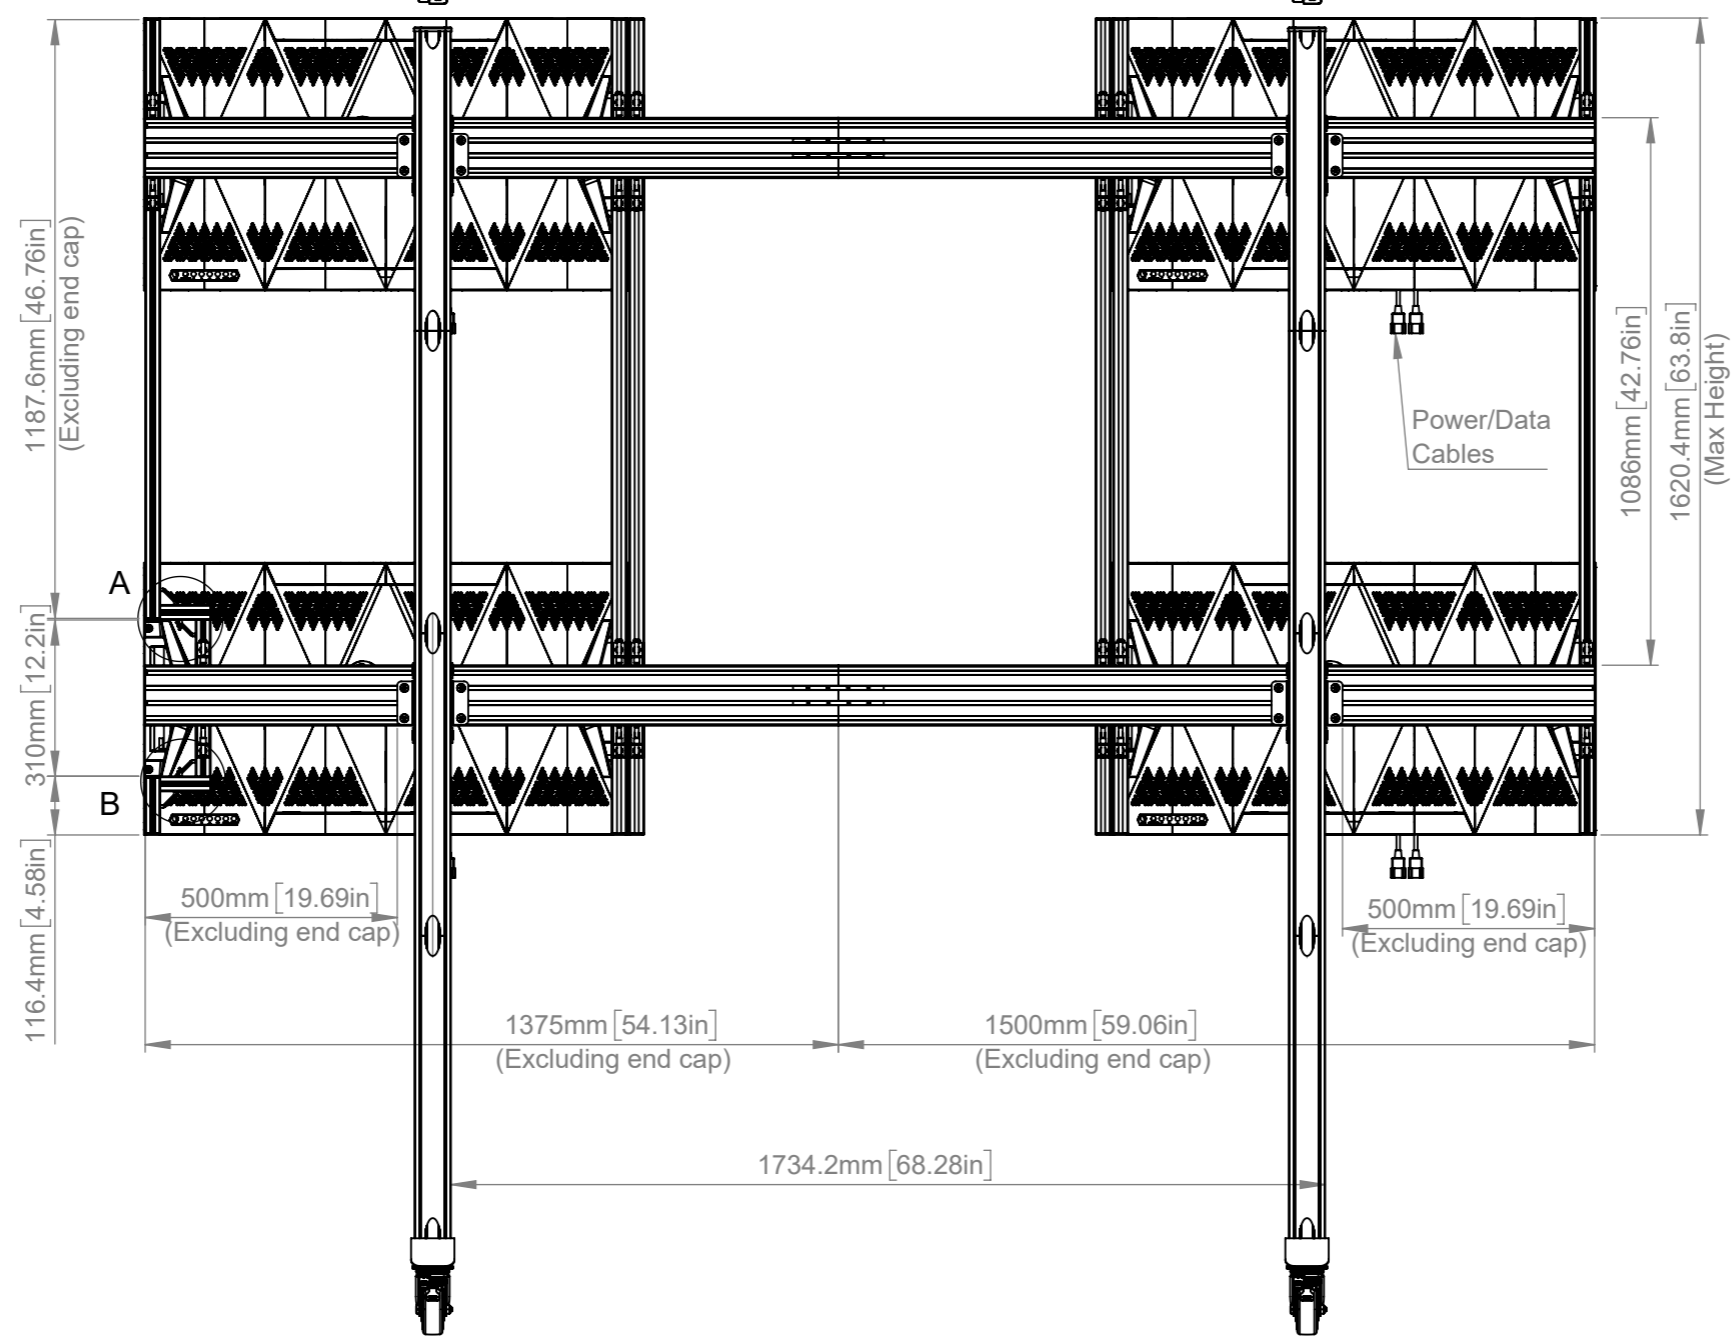

We recommend measuring from the top edge, to the top edge when installing the BT8390 horizontal rails
 Total B-TECH Mount Weight Approx (Without the Cabinets): 79.7Kg (175.7 lbs)
 Total DVLED Cabinet Weight (Excluding Cables) Approx: 174.6Kg (384.9 lbs)
 Please view DXF file using eDrawings software for precise measurements

B-Tech International Design & Manufacturing Limited Part of the B-Tech International Group		B-Tech No: BT9371-LAA015F
		Title: Mobile Stand for LG 130" All-in-One DVLED Screen
 UNLESS OTHERWISE SPECIFIED DIMENSIONS ARE IN MILLIMETERS	Size: A3	Revision: R02
	Scale: 1:15	Date: 10/03/2022
	Sheet: 1 of 3	File Name: BTD-BT9371-LAA015F