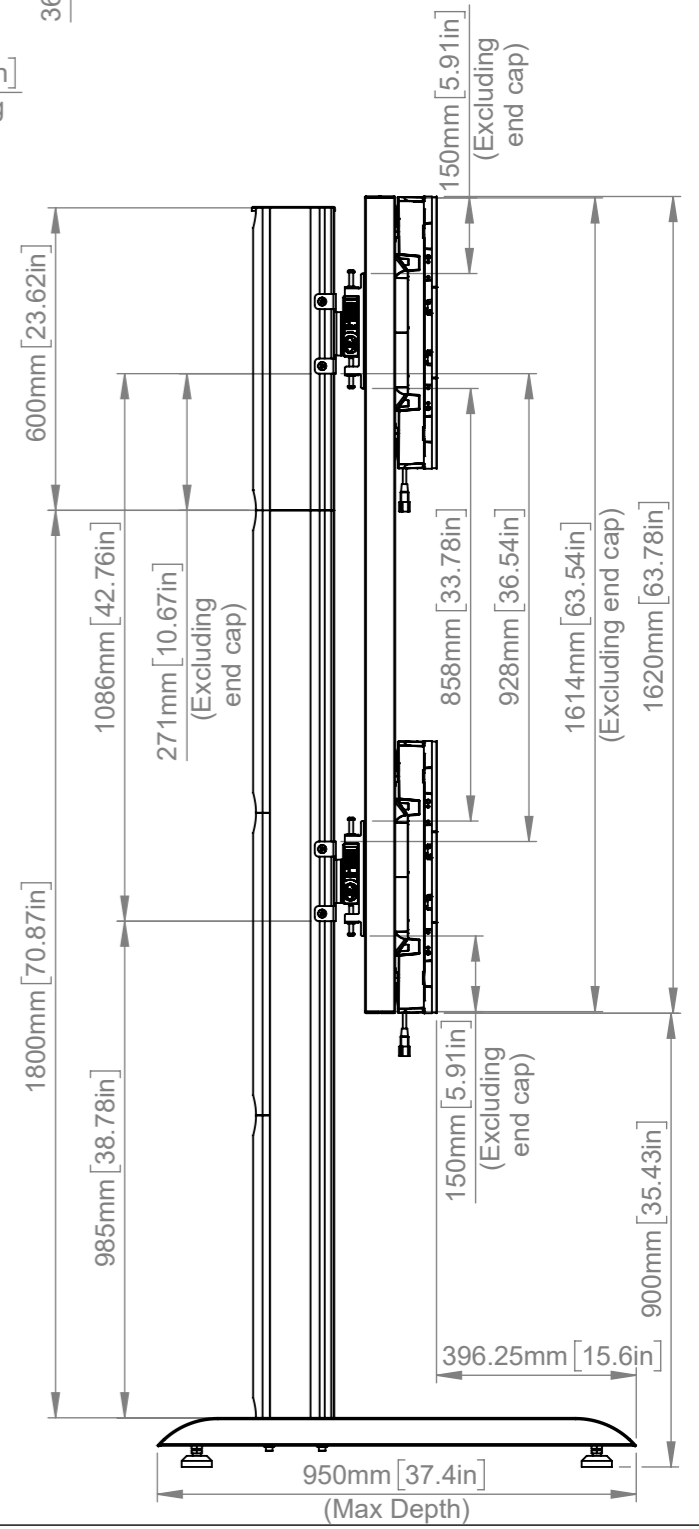

We recommend measuring from the top edge, to the top edge when installing the BT8390 horizontal rails  
 Total B-TECH Mount Weight Approx (Without the Cabinets): 75.3Kg (166 lbs)  
 Total DVLED Cabinet Weight (Excluding Cables) Approx: 174.6Kg (384.9 lbs)  
 Please view DXF file using eDrawings software for precise measurements

**B-Tech International Design & Manufacturing Limited**  
 Part of the B-Tech International Group

UNLESS OTHERWISE SPECIFIED DIMENSIONS ARE IN MILLIMETERS

**Size:** A3  
**Scale:** 1:15  
**Sheet:** 3 of 3