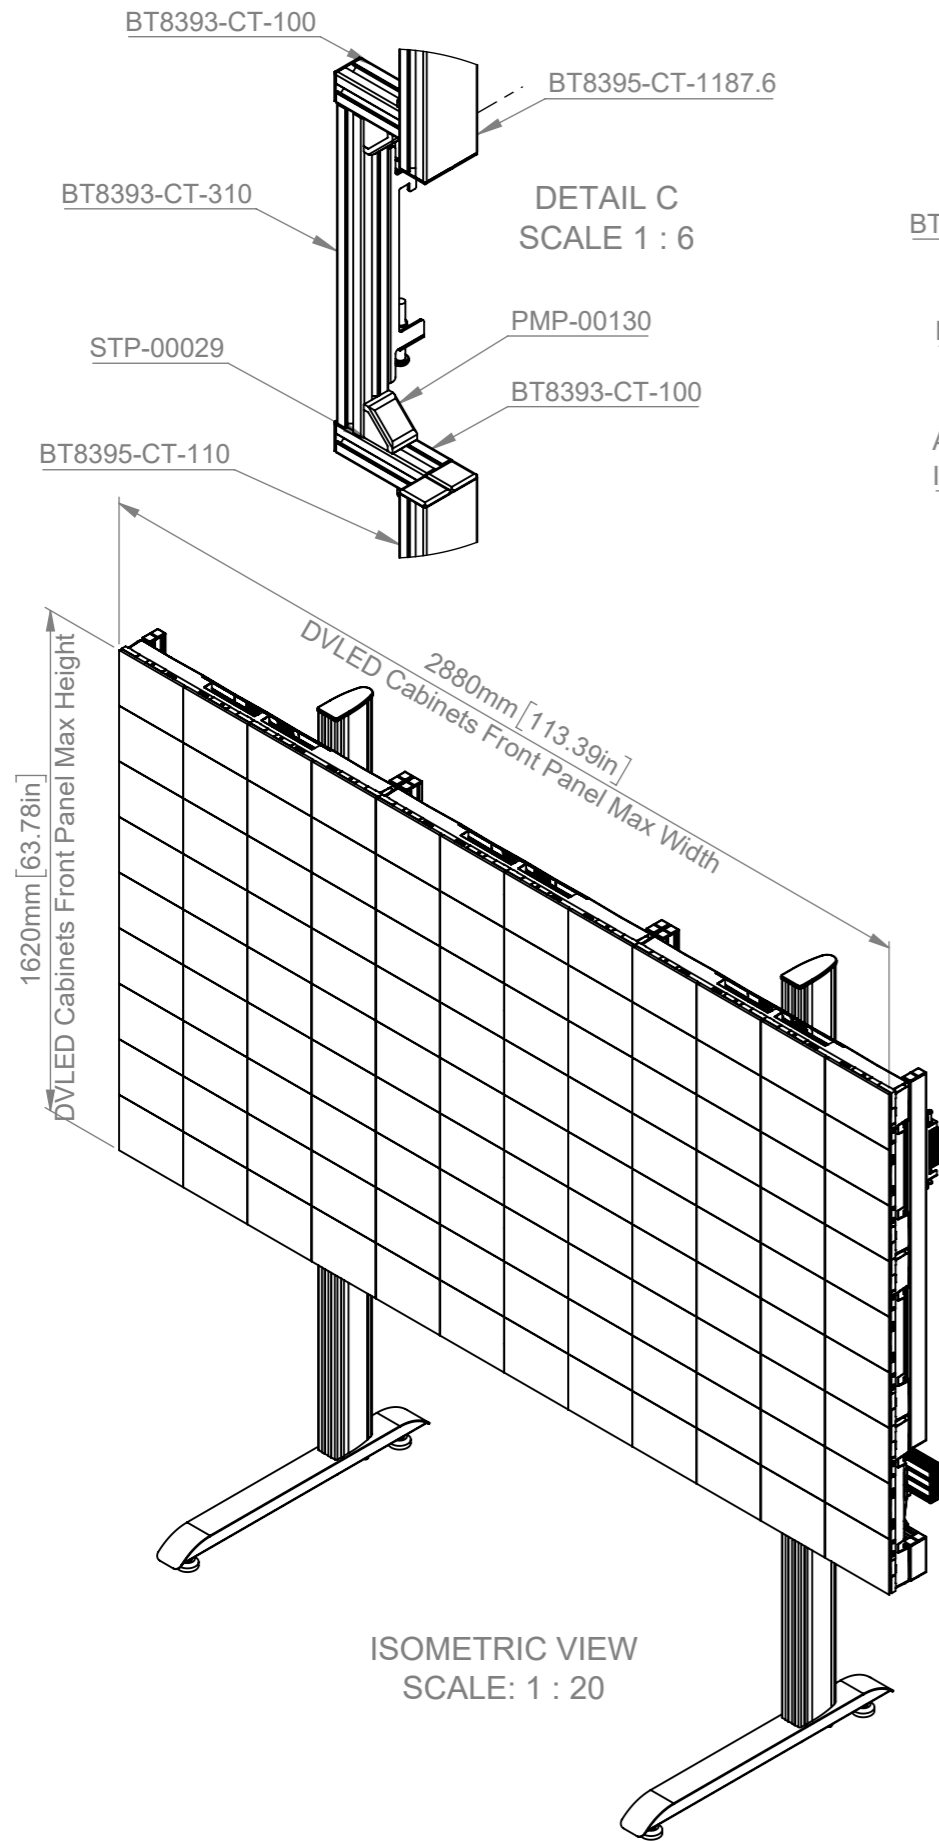

We recommend measuring from the top edge, to the top edge when installing the BT8390 horizontal rails
Total B-TECH Mount Weight Approx (Without the Cabinets): 75.3Kg (166 lbs)
Total DVLED Cabinet Weight (Excluding Cables) Approx: 174.6Kg (384.9 lbs)
Please view DXF file using eDrawings software for precise measurements

B-Tech International Design and Manufacturing Limited makes no representation or warranties, express or implied, with respect to the reuse of the data provided herewith, regardless of its format or the means of its transmission. B-Tech International Design and Manufacturing Limited makes every effort to provide accurate information, however there is no guarantee or representation to the user as to the accuracy, currency, suitability or reliability of this data. The user assumes all risks associated with its use. B-Tech International Design and Manufacturing Limited assumes no responsibility for actual or consequential damage incurred as a result of any user's reliance on this data.

B-Tech International Design & Manufacturing Limited Part of the B-Tech International Group		B-Tech No: BT9370-LAA015F
		Title: Floor Stand For LG 130" All-In-One DVLED Screen
UNLESS OTHERWISE SPECIFIED DIMENSIONS ARE IN MILLIMETERS	Size: A3	Revision: R03
	Scale: 1:15	Date: 11/03/2022
	Sheet: 2 of 3	File Name: BTD-BT9370-LAA015F