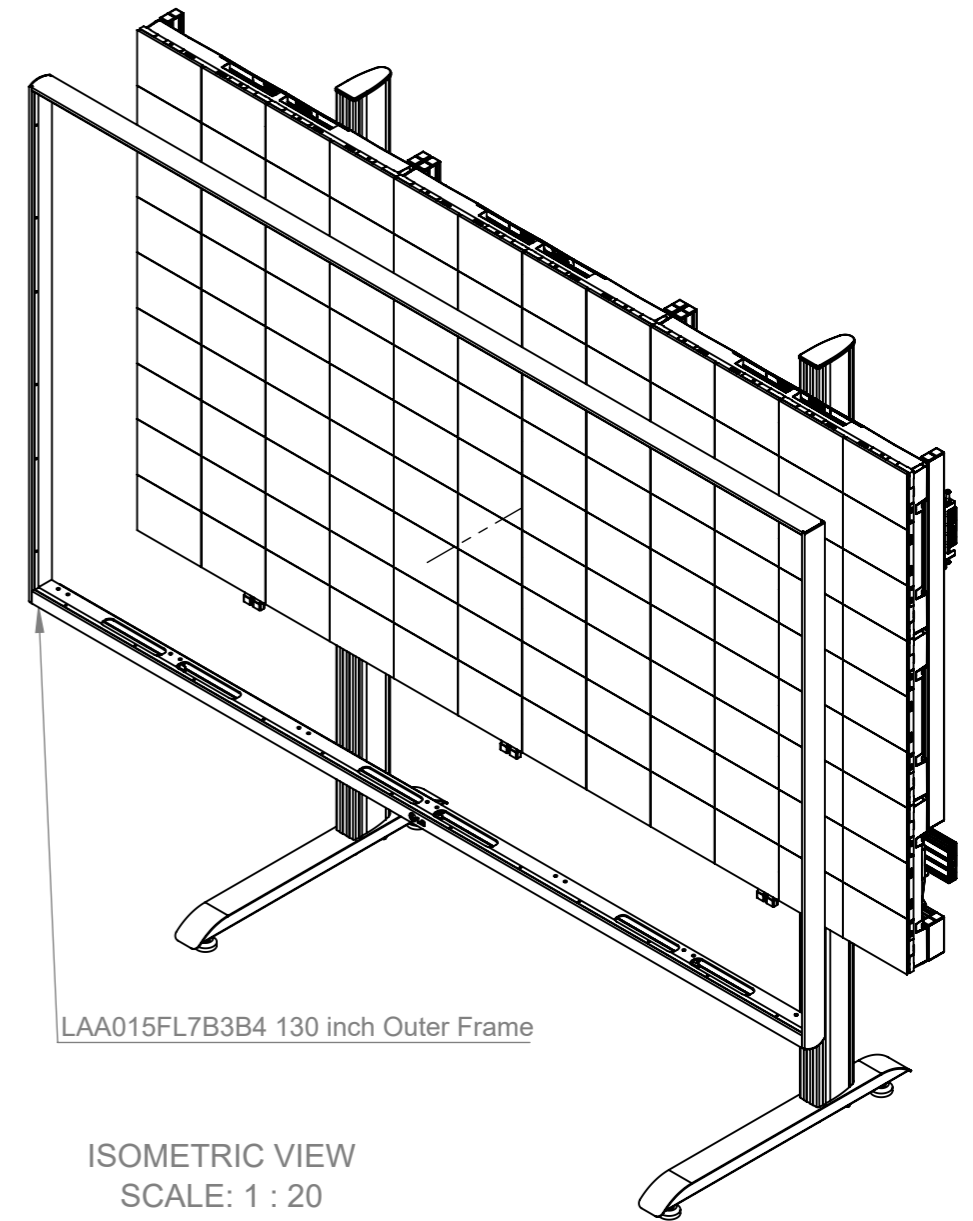

We recommend measuring from the top edge, to the top edge when installing the BT8390 horizontal rails
Total B-TECH Mount Weight Approx (Without the Cabinets): 75.3Kg (166 lbs)
Total DVLED Cabinet Weight (Excluding Cables) Approx: 174.6Kg (384.9 lbs)
Please view DXF file using eDrawings software for precise measurements

B-Tech International Design and Manufacturing Limited makes no representation or warranties, express or implied, with respect to the reuse of the data provided herewith, regardless of its format or the means of its transmission. B-Tech International Design and Manufacturing Limited makes every effort to provide accurate information, however there is no guarantee or representation to the user as to the accuracy, currency, suitability or reliability of this data. The user assumes all risks associated with its use. B-Tech International Design and Manufacturing Limited assumes no responsibility for actual or consequential damage incurred as a result of any user's reliance on this data.

B-Tech International Design & Manufacturing Limited
Part of the B-Tech International Group

UNLESS OTHERWISE SPECIFIED DIMENSIONS ARE IN MILLIMETERS

Size: A3
Scale: 1:15
Sheet: 3 of 3

B-Tech No:	BT9370-LAA015F
Title:	Floor Stand For LG 130" All-In-One DVLED Screen
Revision:	R03
Date:	11/03/2022
File Name:	BTD-BT9370-LAA015F