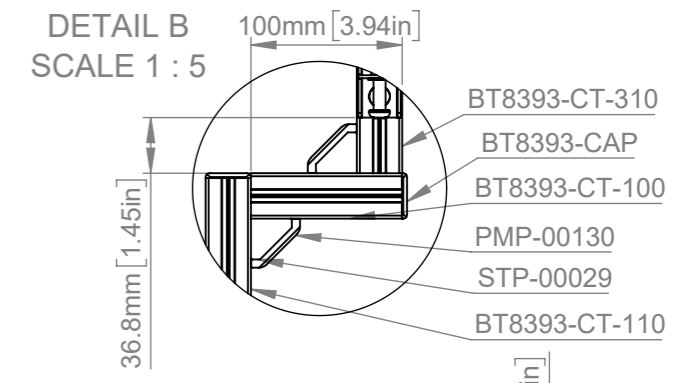

We recommend measuring from the top edge, to the top edge when installing the BT8390 horizontal rails  
 Total B-TECH Mount Weight Approx (Without the Cabinets): 75.3Kg (166 lbs)  
 Total DVLED Cabinet Weight (Excluding Cables) Approx: 174.6Kg (384.9 lbs)  
 Please view DXF file using eDrawings software for precise measurements

**B-Tech International Design & Manufacturing Limited**  
 Part of the B-Tech International Group

UNLESS OTHERWISE SPECIFIED DIMENSIONS ARE IN MILLIMETERS

**Size:** A3  
**Scale:** 1:15  
**Sheet:** 3 of 3