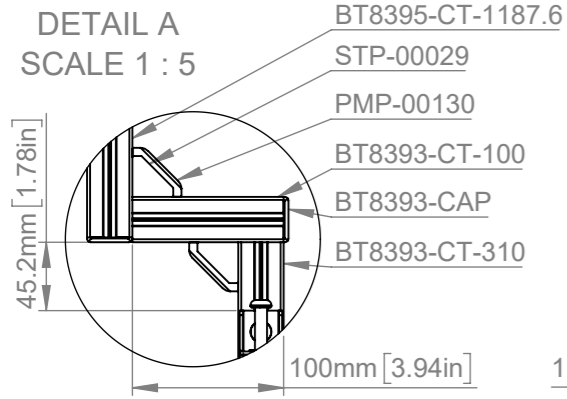

We recommend measuring from the top edge, to the top edge when installing the BT8390 horizontal rails  
 Total B-TECH Mount Weight Approx (Without the Cabinets): 75.3Kg (166 lbs)  
 Total DVLED Cabinet Weight (Excluding Cables) Approx: 174.6Kg (384.9 lbs)  
 Please view DXF file using eDrawings software for precise measurements

**B-Tech International Design & Manufacturing Limited**  
 Part of the B-Tech International Group

UNLESS OTHERWISE SPECIFIED DIMENSIONS ARE IN MILLIMETERS

**Size:** A3  
**Scale:** 1:15  
**Sheet:** 3 of 3