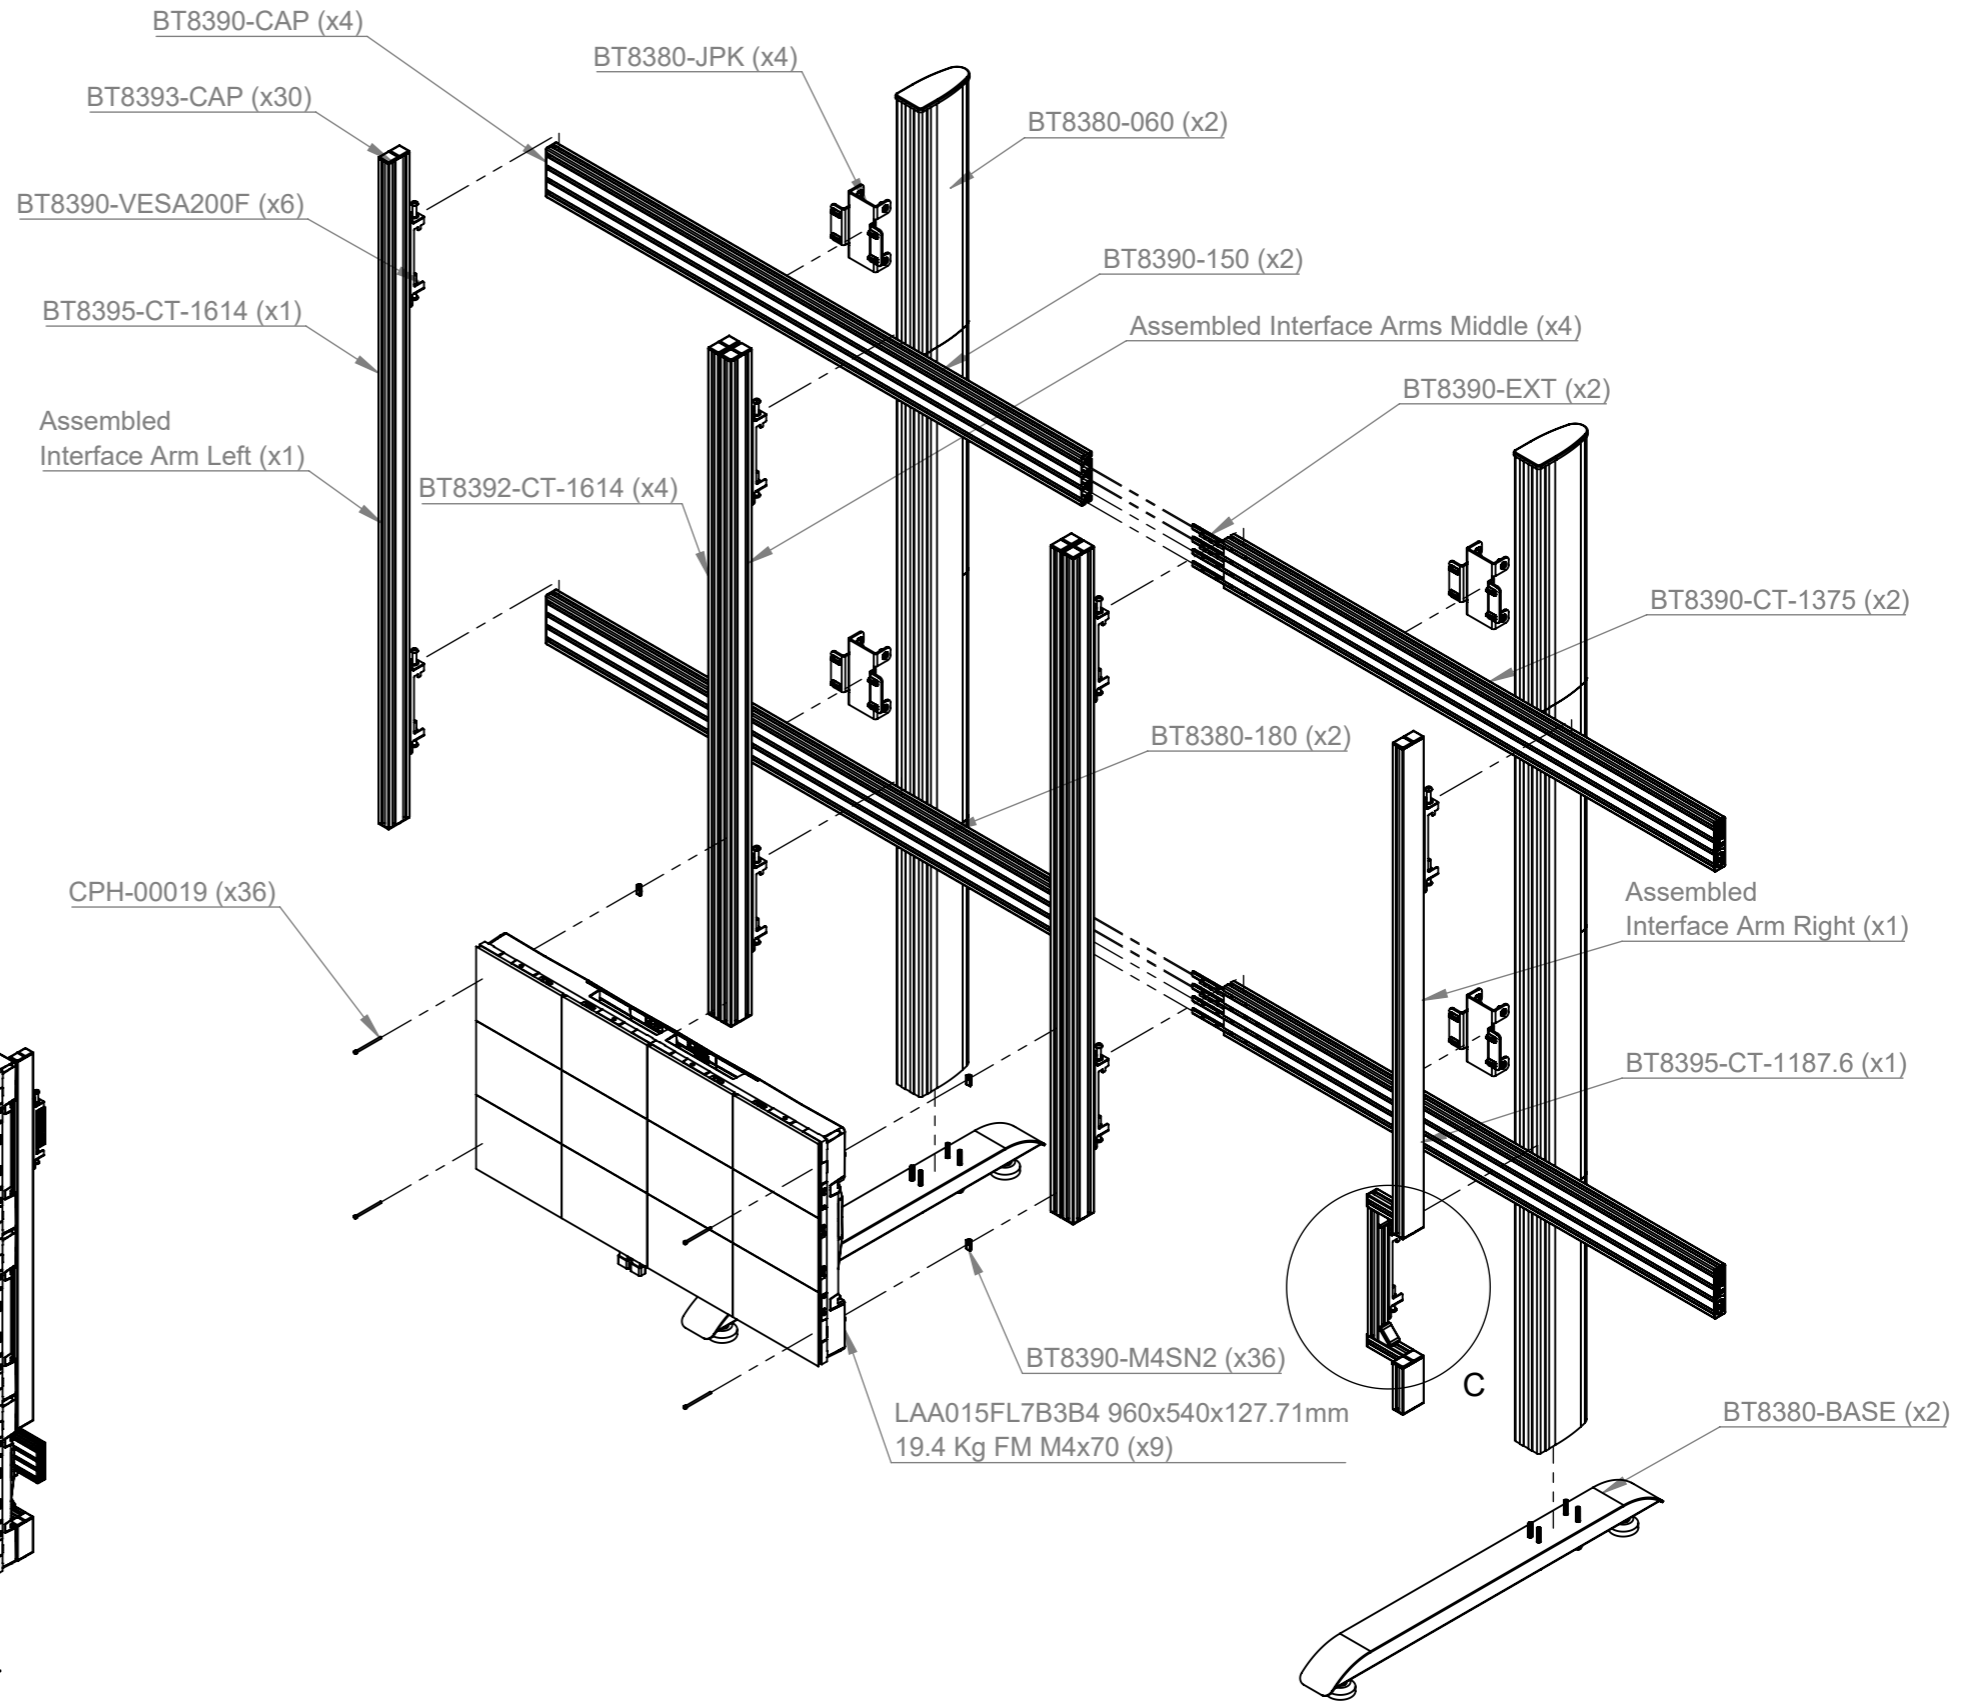

We recommend measuring from the top edge, to the top edge when installing the BT8390 horizontal rails  
 Total B-TECH Mount Weight Approx (Without the Cabinets): 75.3Kg (166 lbs)  
 Total DVLED Cabinet Weight (Excluding Cables) Approx: 174.6Kg (384.9 lbs)  
 Please view DXF file using eDrawings software for precise measurements

<b>B-Tech International Design &amp; Manufacturing Limited</b> Part of the B-Tech International Group		<b>B-Tech No:</b> BT9370-LAA015F
		<b>Title:</b> Floor Stand For LG 130" All-In-One DVLED Screen
		<b>Revision:</b> R03
		<b>Date:</b> 11/03/2022
		<b>File Name:</b> BTD-BT9370-LAA015F
	UNLESS OTHERWISE SPECIFIED DIMENSIONS ARE IN MILLIMETERS	<b>Size:</b> A3
		<b>Scale:</b> 1:15
		<b>Sheet:</b> 1 of 3