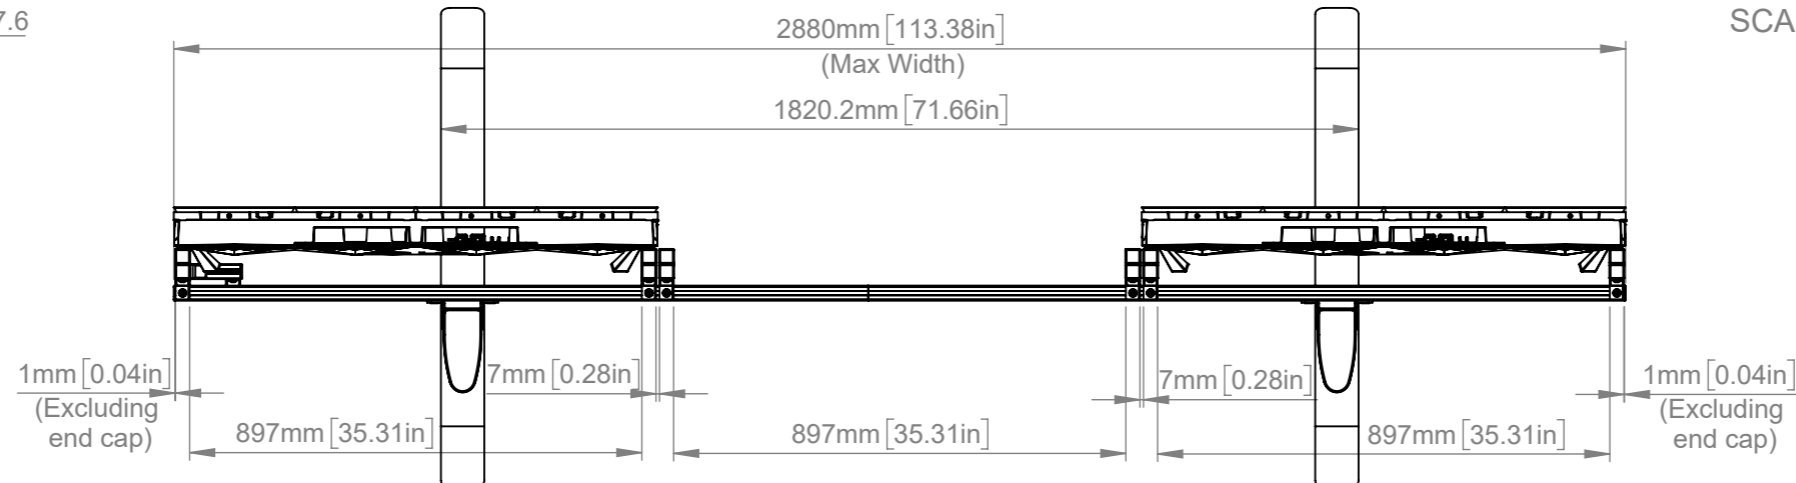

We recommend measuring from the top edge, to the top edge when installing the BT8390 horizontal rails  
 Total B-TECH Mount Weight Approx (Without the Cabinets): 75.3Kg (166 lbs)  
 Total DVLED Cabinet Weight (Excluding Cables) Approx: 174.6Kg (384.9 lbs)  
 Please view DXF file using eDrawings software for precise measurements

**B-Tech International Design & Manufacturing Limited**  
 Part of the B-Tech International Group

UNLESS OTHERWISE SPECIFIED DIMENSIONS ARE IN MILLIMETERS

**Size:** A3  
**Scale:** 1:15  
**Sheet:** 3 of 3