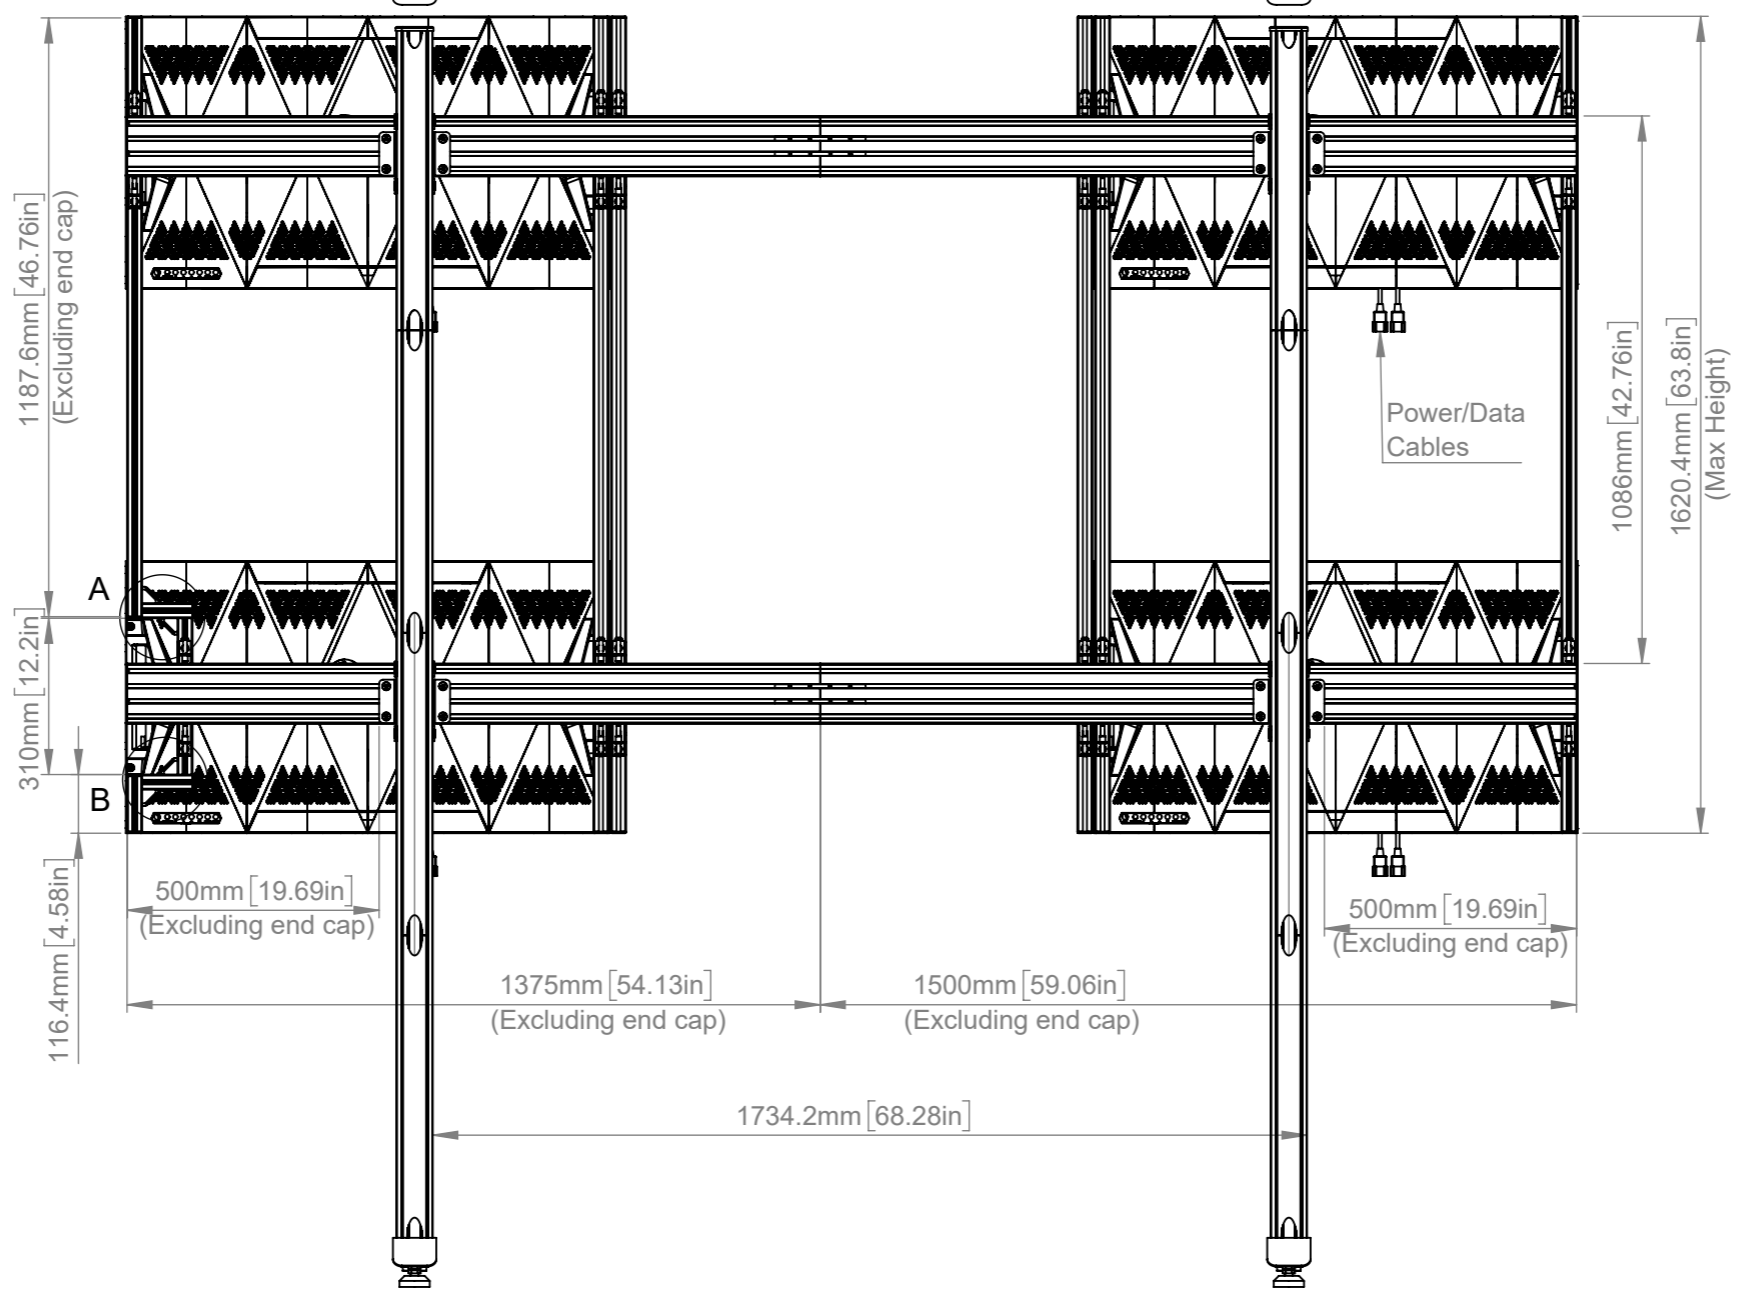

We recommend measuring from the top edge, to the top edge when installing the BT8390 horizontal rails  
 Total B-TECH Mount Weight Approx (Without the Cabinets): 75.3Kg (166 lbs)  
 Total DVLED Cabinet Weight (Excluding Cables) Approx: 174.6Kg (384.9 lbs)  
 Please view DXF file using eDrawings software for precise measurements

<b>B-Tech International Design &amp; Manufacturing Limited</b> Part of the B-Tech International Group		<b>B-Tech No:</b> BT9370-LAA015F
		<b>Title:</b> Floor Stand For LG 130" All-In-One DVLED Screen
		<b>Revision:</b> R03
		<b>Date:</b> 11/03/2022
		<b>File Name:</b> BTD-BT9370-LAA015F
	UNLESS OTHERWISE SPECIFIED DIMENSIONS ARE IN MILLIMETERS	<b>Size:</b> A3
		<b>Scale:</b> 1:15
		<b>Sheet:</b> 1 of 3