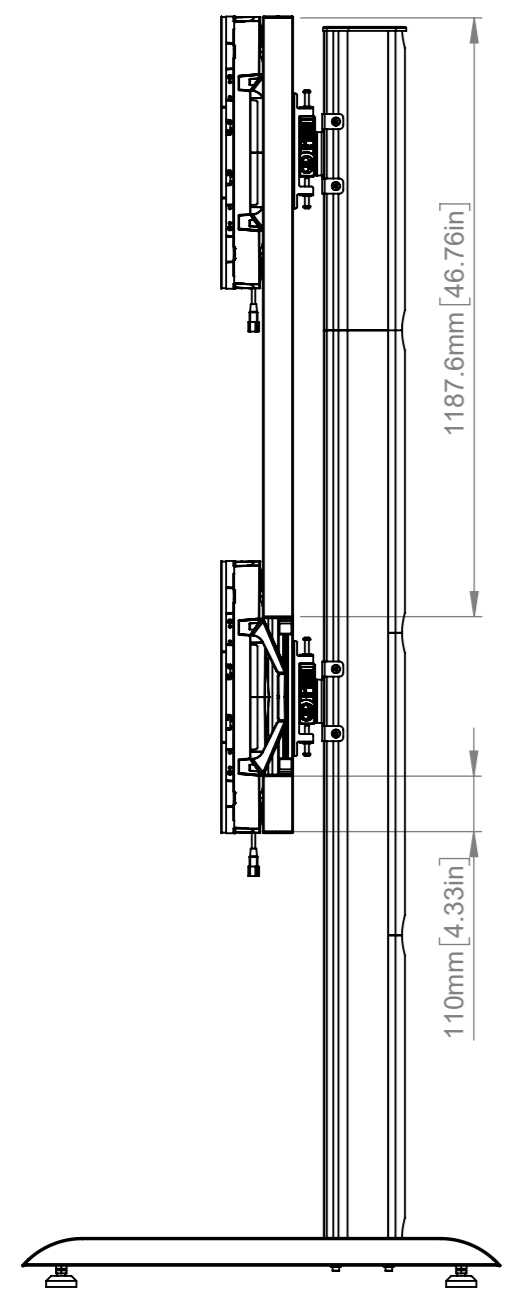

We recommend measuring from the top edge, to the top edge when installing the BT8390 horizontal rails  
 Total B-TECH Mount Weight Approx (Without the Cabinets): 75.3Kg (166 lbs)  
 Total DVLED Cabinet Weight (Excluding Cables) Approx: 174.6Kg (384.9 lbs)  
 Please view DXF file using eDrawings software for precise measurements