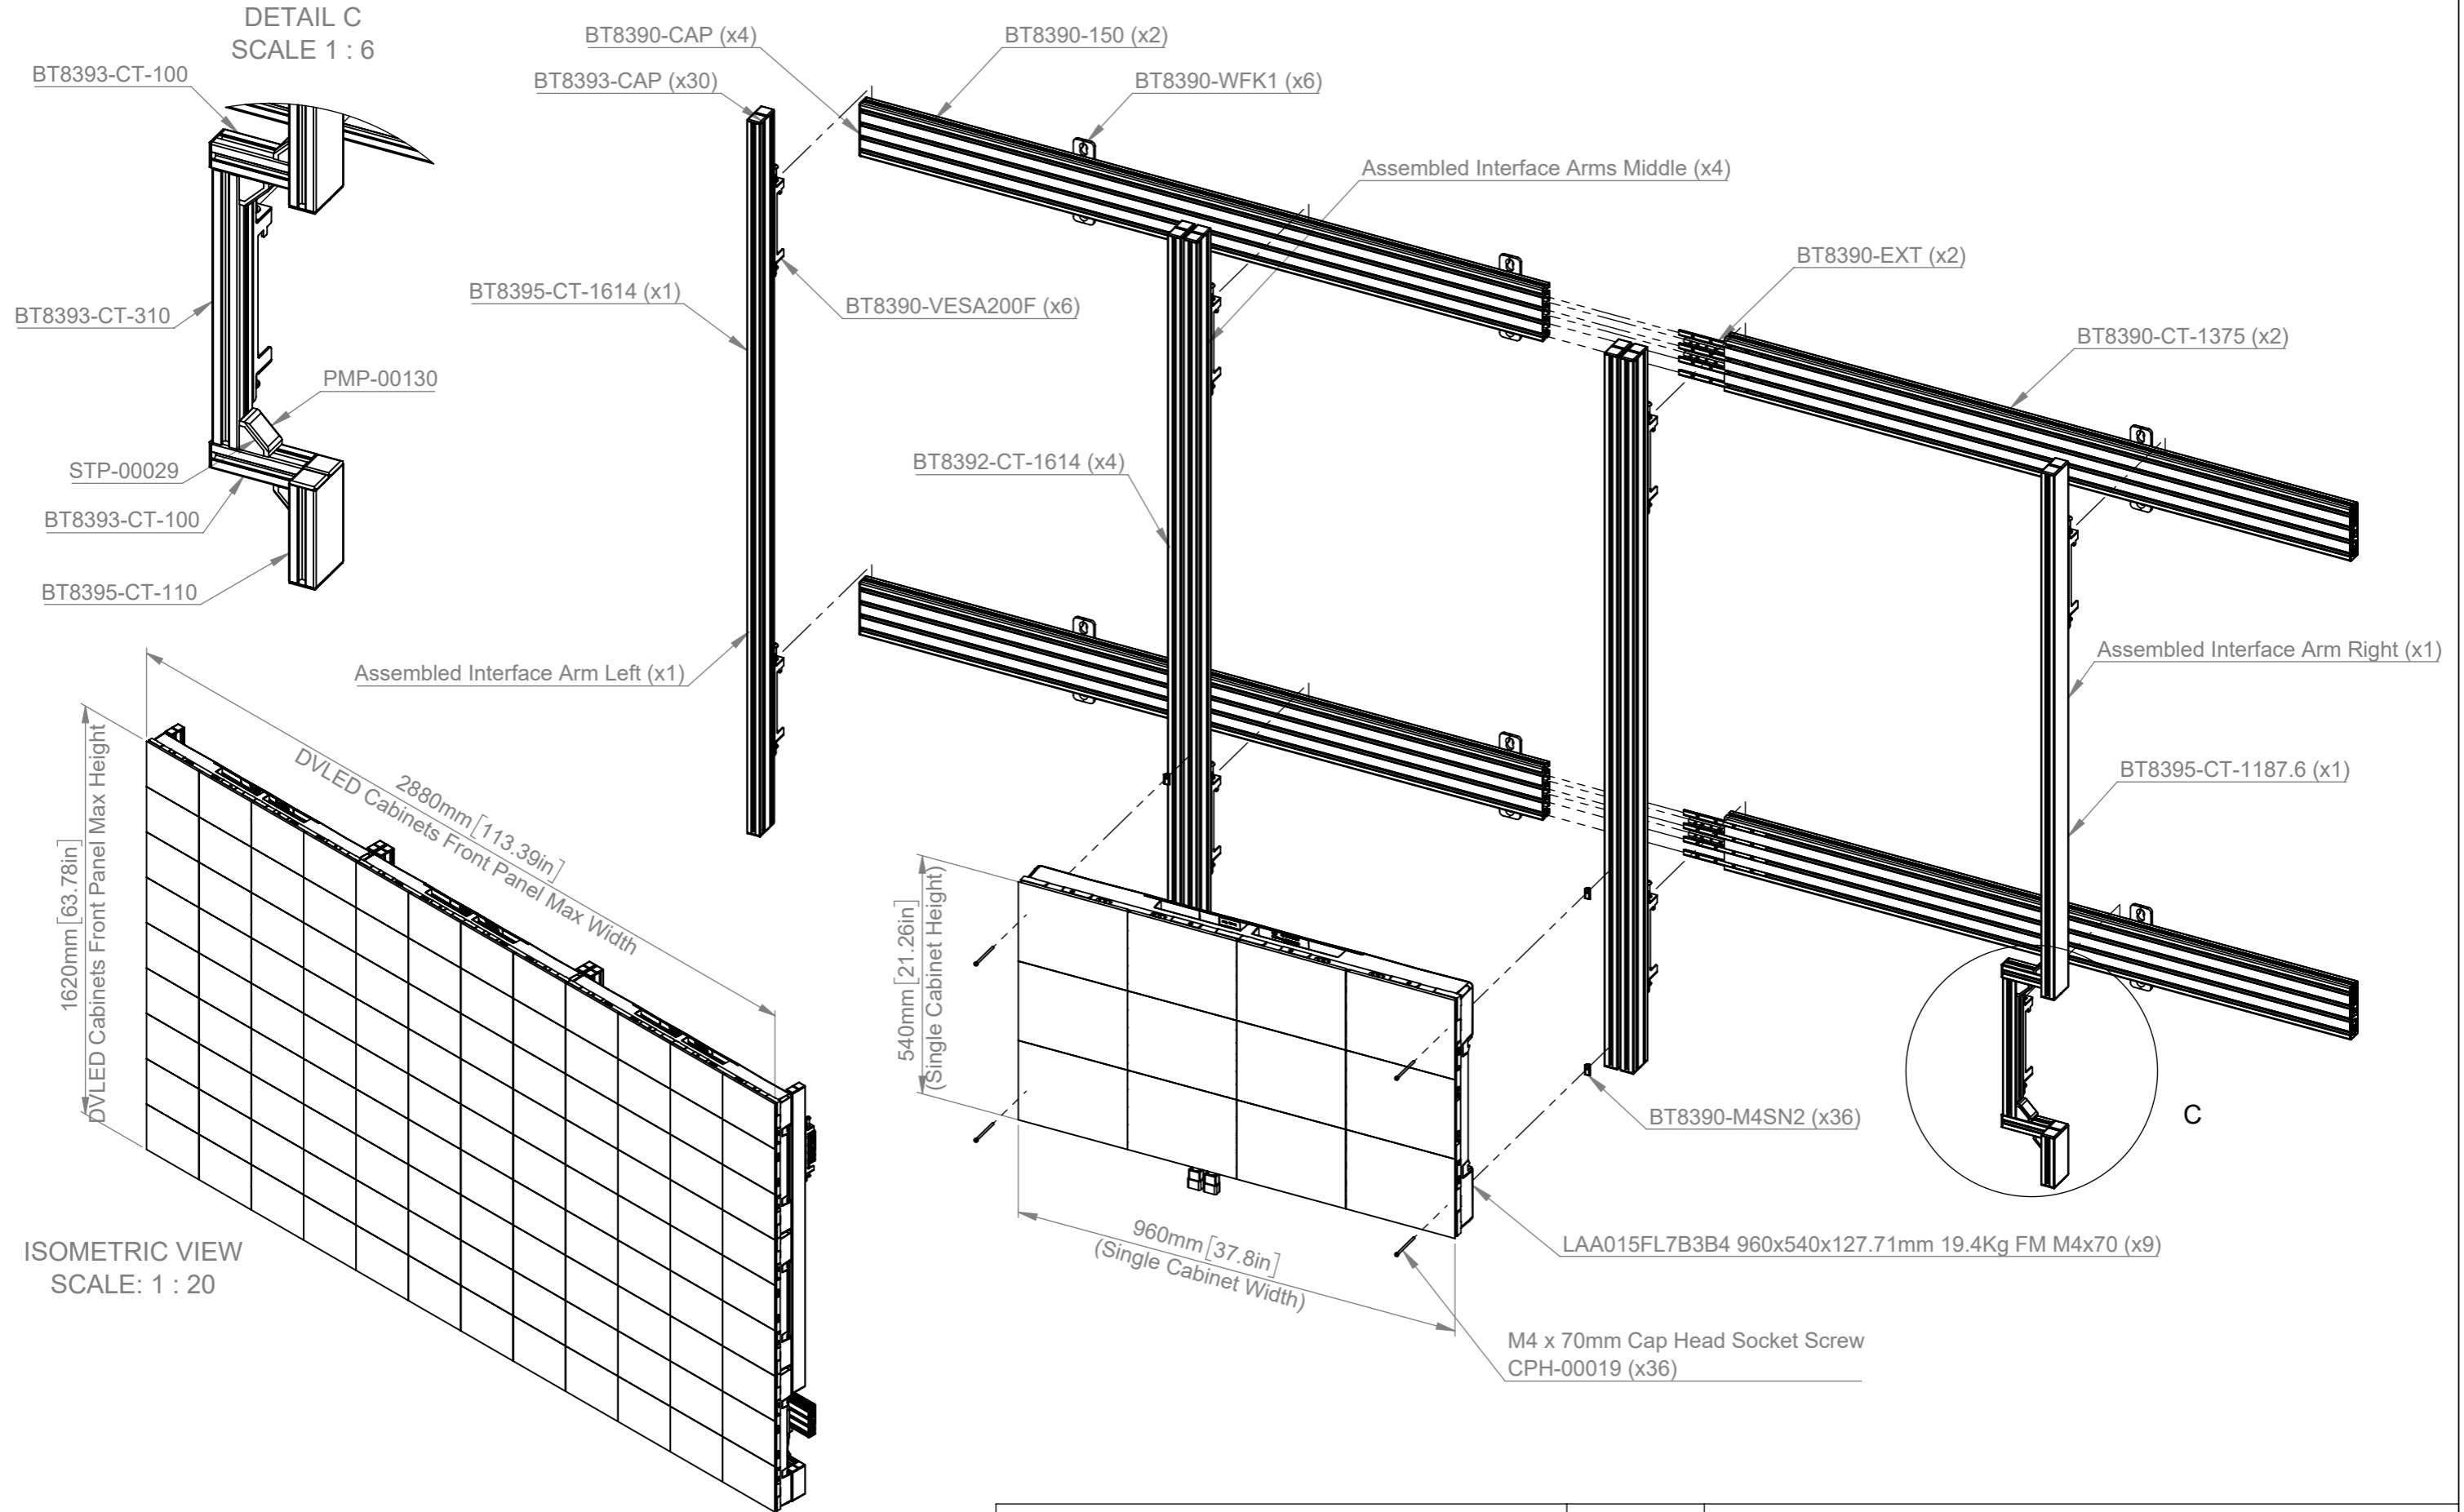

We recommend measuring from the top edge, to the top edge when installing the BT8390 horizontal rails  
 Total B-TECH Mount Weight Approx (Without the Cabinets): 40.7Kg (89.7 lbs)  
 Total DVLED Cabinets Weight (Excluding Cables) Approx: 174.6Kg (384.9 lbs)  
 Please view DXF file using eDrawings software for precise measurements.

<b>B-Tech International Design &amp; Manufacturing Limited</b> Part of the B-Tech International Group		<b>B-Tech No:</b> BT9340-LAA015F
		<b>Title:</b> Wall Mount for LG 130" All-in-One DVLED Screen
 UNLESS OTHERWISE SPECIFIED DIMENSIONS ARE IN MILLIMETERS	<b>Size:</b> A3	<b>Revision:</b> R04
	<b>Scale:</b> 1:12	<b>Date:</b> 11/03/2022
	<b>Sheet:</b> 1 of 3	<b>File Name:</b> BTD-BT9340-LAA015F

ISOMETRIC VIEW  
SCALE: 1 : 20

DETAIL C  
SCALE 1 : 6

We recommend measuring from the top edge, to the top edge when installing the BT8390 horizontal rails  
 Total B-TECH Mount Weight Approx (Without the Cabinets): 40.7Kg (89.7 lbs)  
 Total DVLED Cabinets Weight (Excluding Cables) Approx: 174.6Kg (384.9 lbs)  
 Please view DXF file using eDrawings software for precise measurements.