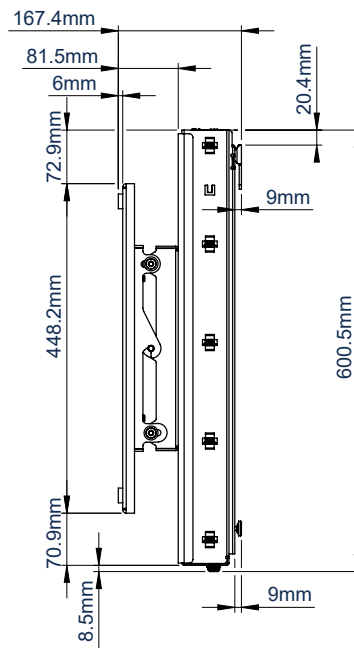

Available in 2 options to suit a range of weight specifications

BT8603-01	20kg - 50kg
BT8603-02	51kg - 70kg

Tool-less height adjustment using BalanceBox technology

Rotation can be stopped and fixed at any angle between 0° and 90°

Angle guides help set the desired rotation of your screen

Optional negative tilt of 4.5 degrees for easier use of touchscreens (ideal for Samsung Flip)

BT8602-01 BT8602-02

TOP VIEW

FRONT VIEW

SIDE VIEW

PACKING INFORMATION

PLEASE NOTE, THIS IS A 3 BOX ITEM

COLOUR:	ORDER REF:	EAN CODE:	MASTER CARTON WEIGHT:	MASTER CARTON CUBE:
Black	BT8603-01/B	5019318302565	13.5kg / 7kg / 24kg	0.017cbm / 0.004cbm / 0.035cbm
Black	BT8603-02/B	5019318302572	13.5kg / 7kg / 24kg	0.017cbm / 0.004cbm / 0.035cbm