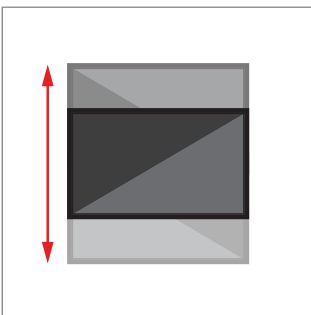

B-TECH AV MOUNTS

BT8603

ROTATIONAL FLIP MOUNT

WITH TOOL-LESS HEIGHT ADJUSTMENT

MOUNT
 SCREENS
 UP TO 65"

Featuring BalanceBox® technology, the BT8603 allows fast and effortless manual height adjustment of a mounted screen, without the use of tools. An ideal solution for mounting interactive touchscreens into education and corporate environments, the interface also adds screen rotation functionality, allowing the user to quickly and easily change between landscape and portrait orientations. The BT8603 is available in 2 different weight ranges, suitable for most displays up to 70kg.

SPECIFICATION

Recommended screen size	37" - 65"
VESA® fixings	200 x 200 up to 600 x 400mm
Height adjustment range	400mm
Rotation adjustment range	90°
Tilt	-4.5°
Distance from wall	167mm

FEATURES

- Easy height adjustment for accessibility to interactive touchscreens
- Allows mounted screens to rotate from landscape to portrait orientation (or vice versa) - ideal for the Samsung Flip® or other similar touch screens
- Available in three options to suit a range of weight specifications
- Rotation can be stopped and fixed at any angle between 0° and 90°
- Tried and tested BalanceBox technology
- Manual height adjustment requires no electricity, or tools
- Features a negative tilt of 4.5 degrees for easier use of touchscreens (ideal for Samsung Flip)
- Simple 'hook-on' installation with all mounting hardware included

Available in 2 options to suit a range of weight specifications

BT8603-01	20kg - 50kg
BT8603-02	51kg - 70kg

Tool-less height adjustment using BalanceBox technology

Rotation can be stopped and fixed at any angle between 0° and 90°

Angle guides help set the desired rotation of your screen

Optional negative tilt of 4.5 degrees for easier use of touchscreens (ideal for Samsung Flip)

BT8602-01 BT8602-02

TOP VIEW

FRONT VIEW

SIDE VIEW

PACKING INFORMATION