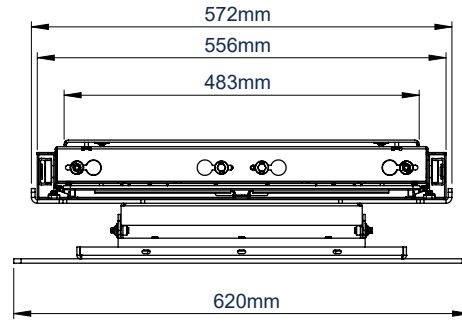

SPECIFICATION

Recommended screen size	37" - 65"
VESA® fixings	200 x 200 up to 600 x 400mm
Height adjustment range	400mm
Rotation adjustment range	90°
Tilt	-4.5°
Distance from wall	167mm

FEATURES

- Easy height adjustment for accessibility to interactive touchscreens
- Allows mounted screens to rotate from landscape to portrait orientation (or vice versa) - ideal for the Samsung Flip® or other similar touch screens
- Available in three options to suit a range of weight specifications
- Rotation can be stopped and fixed at any angle between 0° and 90°
- Tried and tested BalanceBox technology
- Manual height adjustment requires no electricity, or tools
- Features a negative tilt of 4.5 degrees for easier use of touchscreens (ideal for Samsung Flip)
- Simple 'hook-on' installation with all mounting hardware included

Available in 2 options to suit a range of weight specifications

BT8603-01	20kg - 50kg
BT8603-02	51kg - 70kg

Tool-less height adjustment using BalanceBox technology

Rotation can be stopped and fixed at any angle between 0° and 90°

Angle guides help set the desired rotation of your screen

Optional negative tilt of 4.5 degrees for easier use of touchscreens (ideal for Samsung Flip)

BT8602-01 BT8602-02

TOP VIEW

FRONT VIEW

SIDE VIEW

PACKING INFORMATION

PLEASE NOTE, THIS IS A 3 BOX ITEM

COLOUR:	ORDER REF:	EAN CODE:	MASTER CARTON WEIGHT:	MASTER CARTON CUBE:
Black	BT8603-01/B	5019318302565	13.5kg / 7kg / 24kg	0.017cbm / 0.004cbm / 0.035cbm
Black	BT8603-02/B	5019318302572	13.5kg / 7kg / 24kg	0.017cbm / 0.004cbm / 0.035cbm