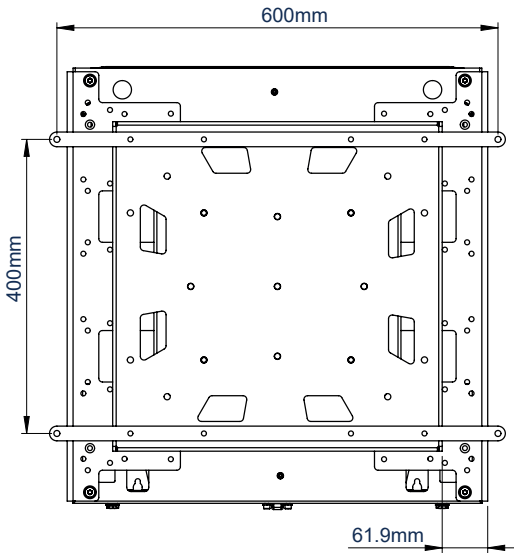

Available in 2 options to suit a range of weight specifications

BT8603-01	20kg - 50kg
BT8603-02	51kg - 70kg

Tool-less height adjustment using BalanceBox technology

Rotation can be stopped and fixed at any angle between 0° and 90°

Angle guides help set the desired rotation of your screen

Optional negative tilt of 4.5 degrees for easier use of touchscreens (ideal for Samsung Flip)

BT8602-01 BT8602-02

TOP VIEW

FRONT VIEW

SIDE VIEW

PACKING INFORMATION

PLEASE NOTE, THIS IS A 3 BOX ITEM

COLOUR:	ORDER REF:	EAN CODE:	MASTER CARTON WEIGHT:	MASTER CARTON CUBE:
Black	BT8603-01/B	5019318302565	13.5kg / 7kg / 24kg	0.017cbm / 0.004cbm / 0.035cbm
Black	BT8603-02/B	5019318302572	13.5kg / 7kg / 24kg	0.017cbm / 0.004cbm / 0.035cbm