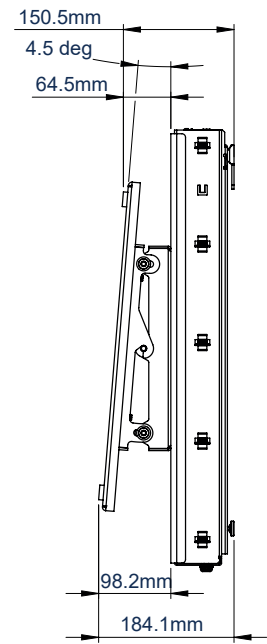

SPECIFICATION

Recommended screen size	37" - 65"
VESA® fixings	200 x 200 up to 600 x 400mm
Height adjustment range	400mm
Rotation adjustment range	90°
Tilt	-4.5°
Distance from wall	167mm

FEATURES

- Easy height adjustment for accessibility to interactive touchscreens
- Allows mounted screens to rotate from landscape to portrait orientation (or vice versa) - ideal for the Samsung Flip® or other similar touch screens
- Available in three options to suit a range of weight specifications
- Rotation can be stopped and fixed at any angle between 0° and 90°
- Tried and tested BalanceBox technology
- Manual height adjustment requires no electricity, or tools
- Features a negative tilt of 4.5 degrees for easier use of touchscreens (ideal for Samsung Flip)
- Simple 'hook-on' installation with all mounting hardware included

Available in 2 options to suit a range of weight specifications

BT8603-01	20kg - 50kg
BT8603-02	51kg - 70kg

Tool-less height adjustment using BalanceBox technology

Rotation can be stopped and fixed at any angle between 0° and 90°

Angle guides help set the desired rotation of your screen

Optional negative tilt of 4.5 degrees for easier use of touchscreens (ideal for Samsung Flip)

BT8602-01 BT8602-02

TOP VIEW

FRONT VIEW

SIDE VIEW

PACKING INFORMATION

PLEASE NOTE, THIS IS A 3 BOX ITEM

COLOUR:	ORDER REF:	EAN CODE:	MASTER CARTON WEIGHT:	MASTER CARTON CUBE:
Black	BT8603-01/B	5019318302565	13.5kg / 7kg / 24kg	0.017cbm / 0.004cbm / 0.035cbm
Black	BT8603-02/B	5019318302572	13.5kg / 7kg / 24kg	0.017cbm / 0.004cbm / 0.035cbm