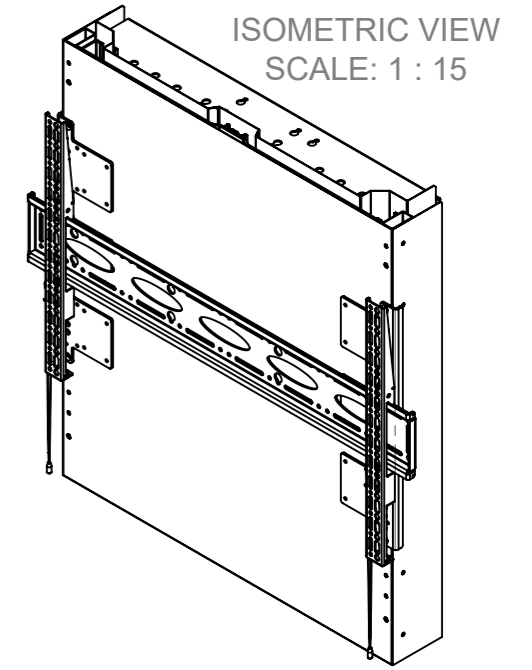

TOP VIEW

Height Options

ISOMETRIC VIEW  
SCALE: 1 : 15

FRONT VIEW

SIDE VIEW

REAR VIEW

**B-Tech International Design & Manufacturing Limited**  
Part of the B-Tech International Group

**B-Tech No:** BT8602-01

**Title:** XL Universal Flat Screen Wall Mount with Tool-less Height Adjustment (Load: 56-110kg)

UNLESS OTHERWISE SPECIFIED DIMENSIONS ARE IN MILLIMETERS

**Size:** A3

**Scale:** 1:10

**Sheet:** 1 of 1

**Revision:** R00