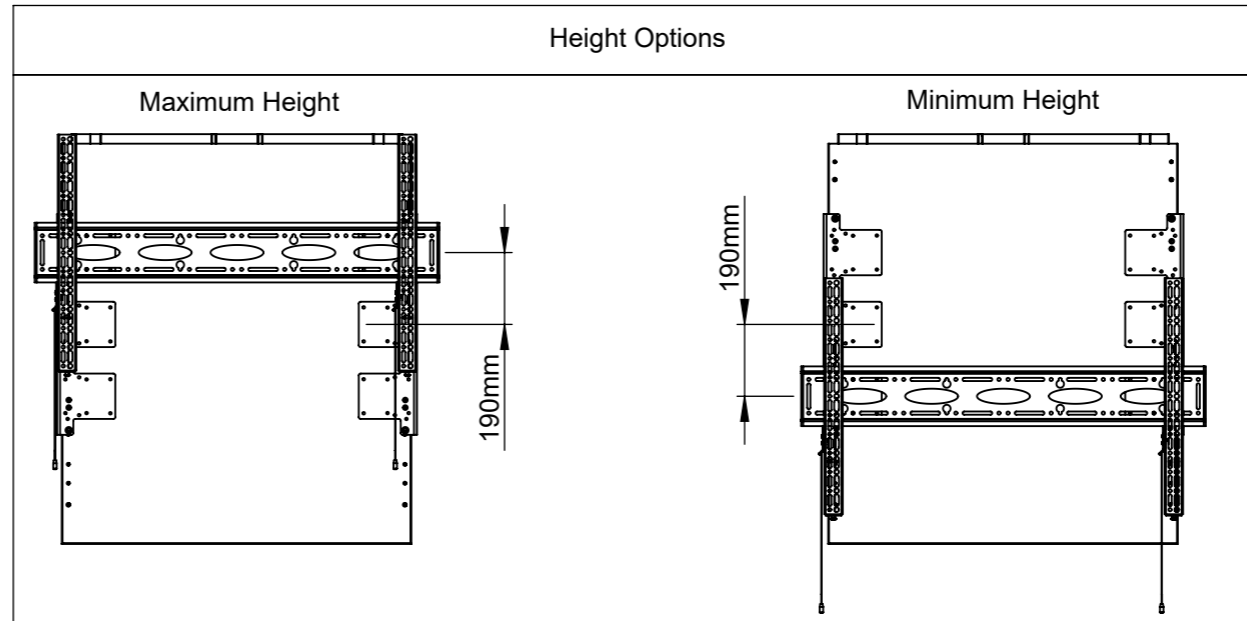

TOP VIEW

Height Options

ISOMETRIC VIEW  
SCALE: 1 : 15

FRONT VIEW

SIDE VIEW

REAR VIEW

**B-Tech International Design & Manufacturing Limited**  
Part of the B-Tech International Group

**B-Tech No:** BT8602-01

**Title:** XL Universal Flat Screen Wall Mount with Tool-less Height Adjustment (Load: 56-110kg)

UNLESS OTHERWISE SPECIFIED DIMENSIONS ARE IN MILLIMETERS

**Size:** A3

**Scale:** 1:10

**Sheet:** 1 of 1

**Revision:** R00