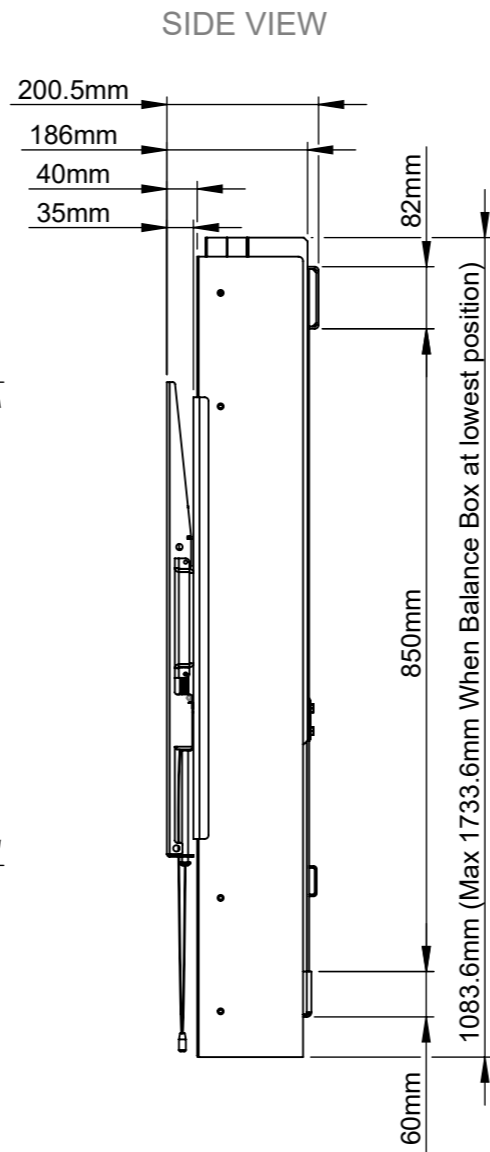

TOP VIEW

Height Options

ISOMETRIC VIEW  
SCALE: 1 : 15

FRONT VIEW

SIDE VIEW

REAR VIEW

**B-Tech International Design & Manufacturing Limited**  
Part of the B-Tech International Group

**B-Tech No:** BT8602-01

**Title:** XL Universal Flat Screen Wall Mount with Tool-less Height Adjustment (Load: 56-110kg)

UNLESS OTHERWISE SPECIFIED DIMENSIONS ARE IN MILLIMETERS

**Size:** A3

**Scale:** 1:10

**Sheet:** 1 of 1

**Revision:** R00