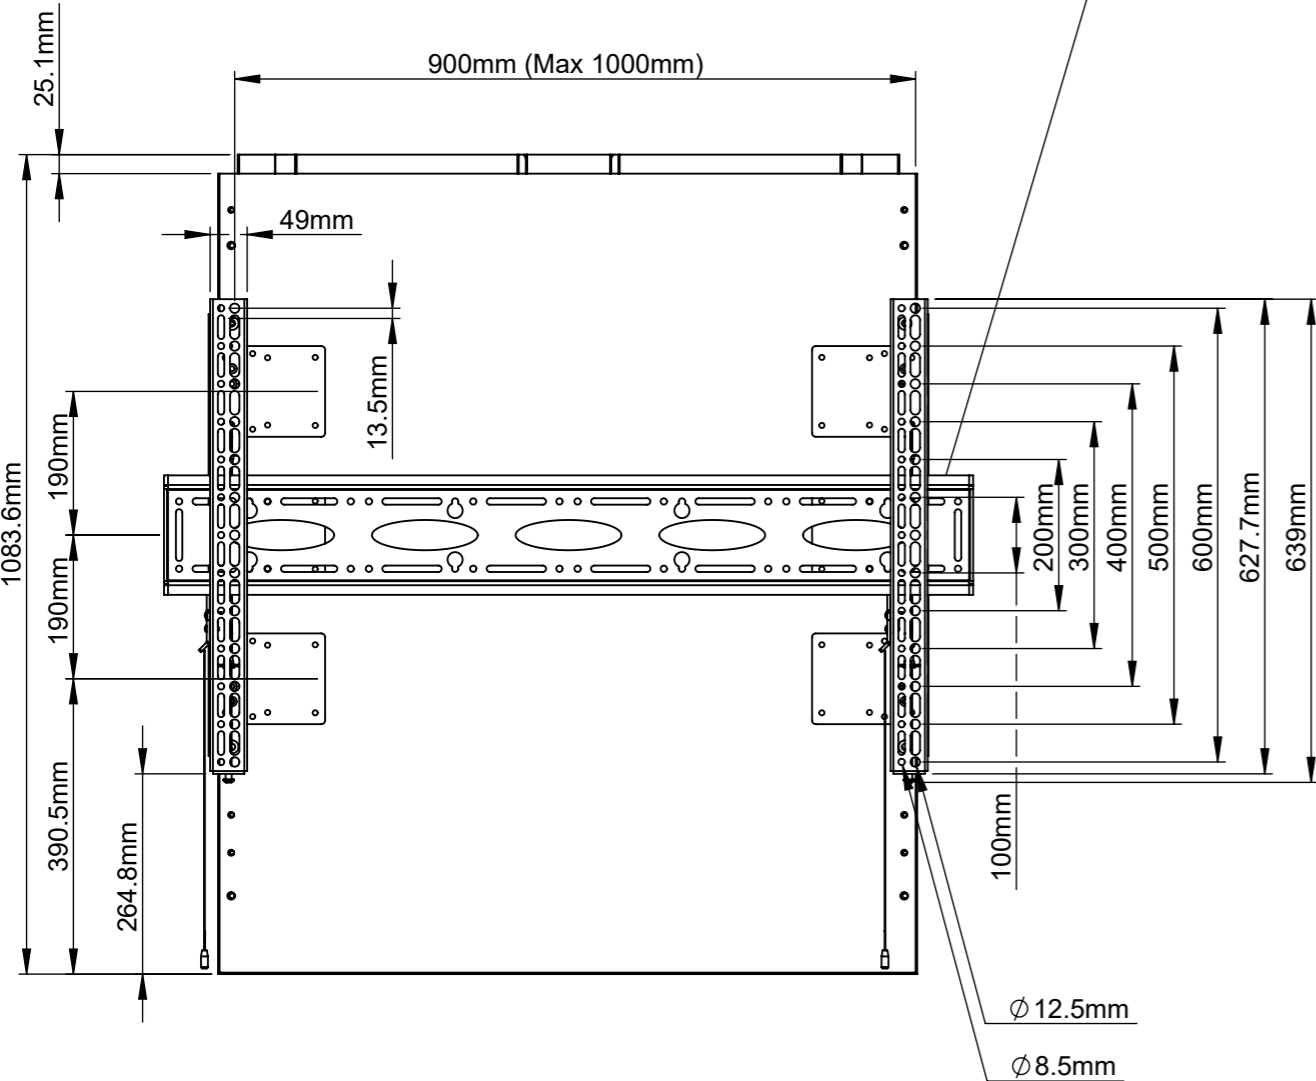

TOP VIEW

Height Options

ISOMETRIC VIEW  
SCALE: 1 : 15

FRONT VIEW

SIDE VIEW

REAR VIEW

**B-Tech International Design & Manufacturing Limited**  
Part of the B-Tech International Group

**B-Tech No:** BT8602-01

**Title:** XL Universal Flat Screen Wall Mount with Tool-less Height Adjustment (Load: 56-110kg)

UNLESS OTHERWISE SPECIFIED DIMENSIONS ARE IN MILLIMETERS

**Size:** A3

**Scale:** 1:10

**Sheet:** 1 of 1

**Revision:** R00