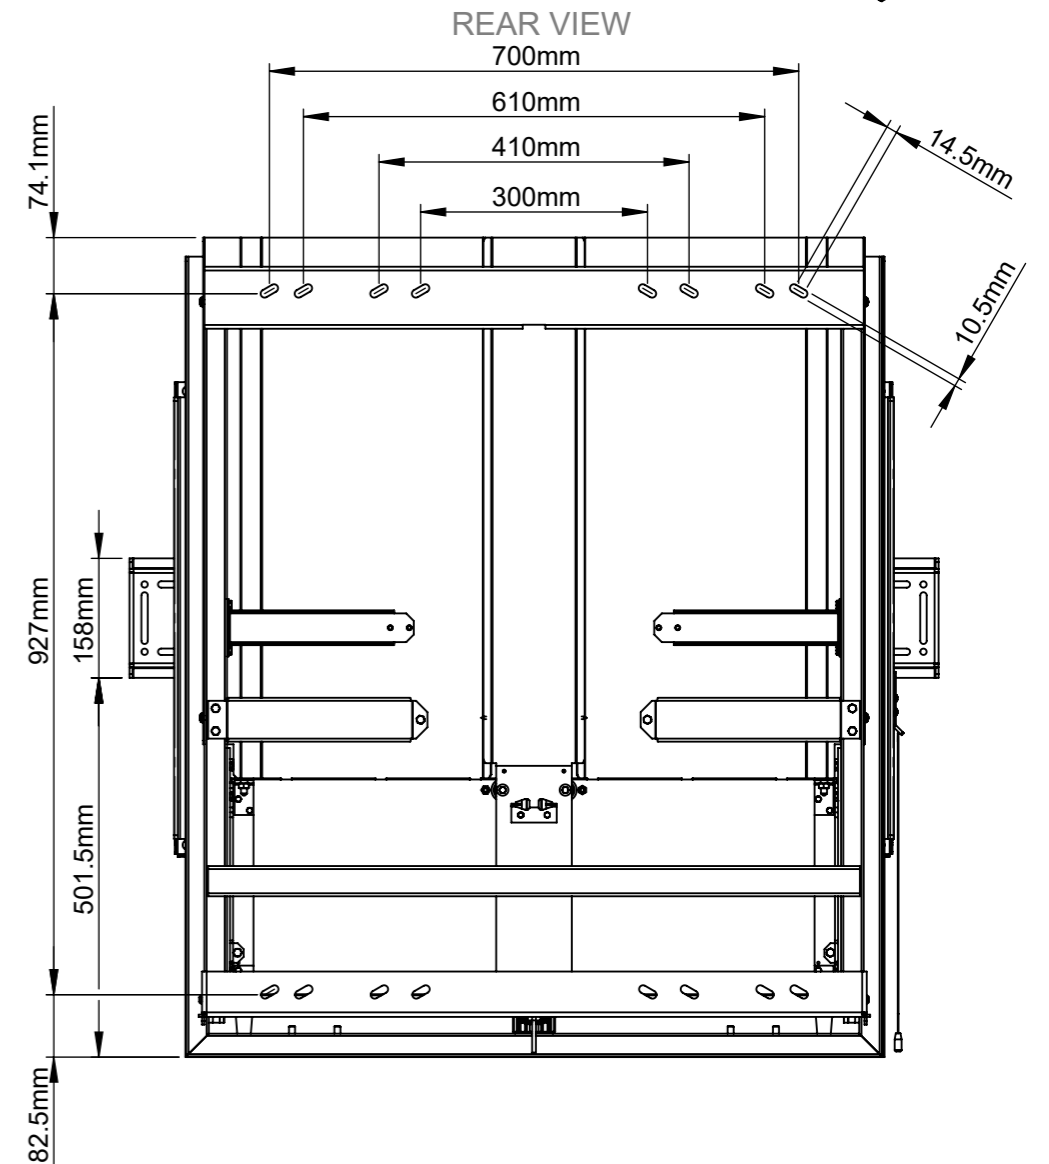

TOP VIEW

Height Options

ISOMETRIC VIEW  
SCALE: 1 : 15

FRONT VIEW

SIDE VIEW

REAR VIEW

**B-Tech International Design & Manufacturing Limited**  
Part of the B-Tech International Group

**B-Tech No:** BT8602-01

**Title:** XL Universal Flat Screen Wall Mount with Tool-less Height Adjustment (Load: 56-110kg)

UNLESS OTHERWISE SPECIFIED DIMENSIONS ARE IN MILLIMETERS

**Size:** A3

**Scale:** 1:10

**Sheet:** 1 of 1

**Revision:** R00