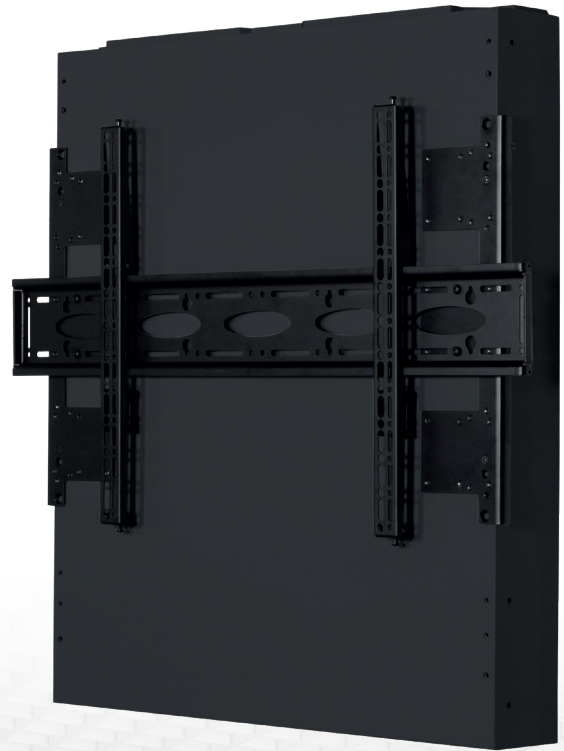

**MOUNT
 SCREENS
 UP TO 120"**

BT8602

XL UNIVERSAL FLAT SCREEN WALL MOUNT WITH TOOL-LESS HEIGHT ADJUSTMENT

Featuring BalanceBox® technology, the BT8602 allows fast and effortless manual height adjustment of a mounted screen, without the use of tools. An ideal solution for mounting extra-large interactive touchscreens into education and corporate environments, the universal mounting interface adds lateral adjustment for perfect positioning of the screen. The BT8602 is available in 2 different weight ranges, suitable for most large displays up to 130kg.

SPECIFICATION

Recommended screen size	up to 120"
VESA® & non-VESA fixings	up to 1000 x 600mm
Height adjustment range	650mm
Distance from wall	200mm

FEATURES

- Easy height adjustment for accessibility to interactive touchscreens
- Available in two options to suit a range of weight specifications
- Tried and tested BalanceBox technology
- Manual height adjustment requires no electricity, or tools
- Integrated cable management for a neat and tidy installation
- Lateral adjustment of screen once mounted
- Security locking screws and Allen key to help prevent unauthorised screen removal
- Simple 'hook-on' installation with all mounting hardware included

Available in 2 options to suit a range of weight specifications

BT8602-01	56kg - 110kg
BT8602-02	111kg - 130kg

BT8602-01 BT8602-02

Security locking screws help prevent unauthorised removal of screens

Tool-less height adjustment using BalanceBox technology

Lateral adjustment of screen once has been mounted

Suitable for displays with fixings up to 1000x600mm

TOP VIEW

FRONT VIEW

SIDE VIEW

PACKING INFORMATION

PLEASE NOTE, THIS IS A 2 BOX ITEM

COLOUR:	ORDER REF:	EAN CODE:	MASTER CARTON WEIGHT:	MASTER CARTON CUBE:
Black	BT8602-01/B	5019318302541	16kg / 70kg	0.018cbm / 0.269cbm
Black	BT8602-02/B	5019318302558	16kg / 70kg	0.018cbm / 0.269cbm