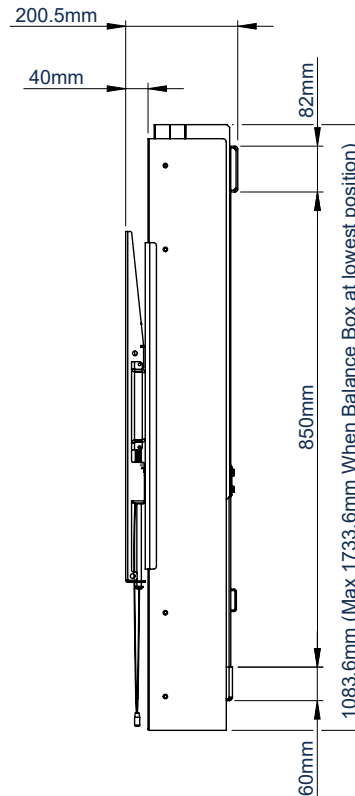

SPECIFICATION

Recommended screen size	up to 120"
VESA® & non-VESA fixings	up to 1000 x 600mm
Height adjustment range	650mm
Distance from wall	200mm

FEATURES

- Easy height adjustment for accessibility to interactive touchscreens
- Available in two options to suit a range of weight specifications
- Tried and tested BalanceBox technology
- Manual height adjustment requires no electricity, or tools
- Integrated cable management for a neat and tidy installation
- Lateral adjustment of screen once mounted
- Security locking screws and Allen key to help prevent unauthorised screen removal
- Simple 'hook-on' installation with all mounting hardware included

Available in 2 options to suit a range of weight specifications

BT8602-01	56kg - 110kg
BT8602-02	111kg - 130kg

BT8602-01 BT8602-02

Security locking screws help prevent unauthorised removal of screens

Tool-less height adjustment using BalanceBox technology

Lateral adjustment of screen once has been mounted

Suitable for displays with fixings up to 1000x600mm

TOP VIEW

FRONT VIEW

SIDE VIEW

PACKING INFORMATION

PLEASE NOTE, THIS IS A 2 BOX ITEM

COLOUR:	ORDER REF:	EAN CODE:	MASTER CARTON WEIGHT:	MASTER CARTON CUBE:
Black	BT8602-01/B	5019318302541	16kg / 70kg	0.018cbm / 0.269cbm
Black	BT8602-02/B	5019318302558	16kg / 70kg	0.018cbm / 0.269cbm

RELATED PRODUCTS

BT8601
Universal Flat Screen Wall Mount with tool-less Height Adjustment featuring BalanceBox® technology

BT8603
Rotational Flip Mount with tool-less Height Adjustment featuring BalanceBox® technology