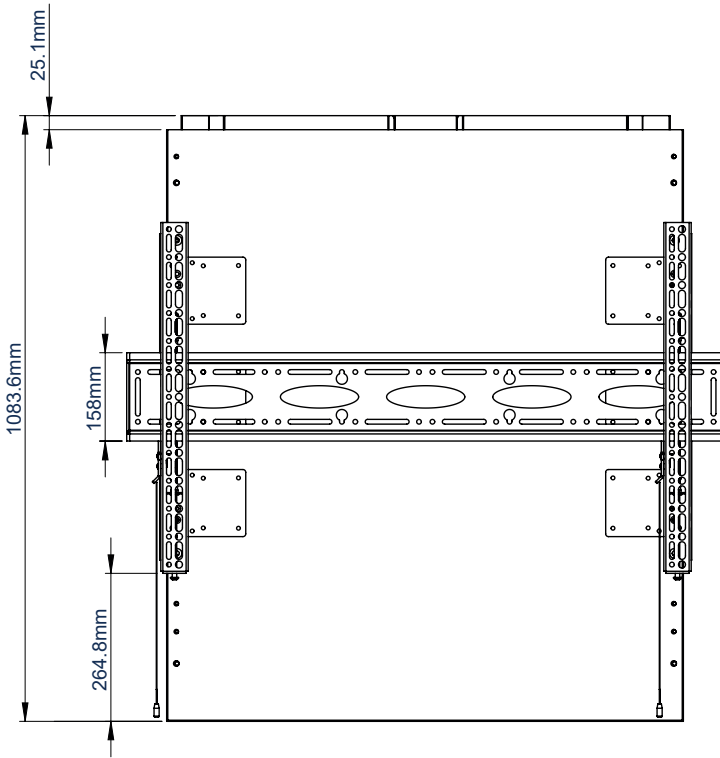

**MOUNT
 SCREENS
 UP TO 120"**

BT8602

XL UNIVERSAL FLAT SCREEN WALL MOUNT WITH TOOL-LESS HEIGHT ADJUSTMENT

Featuring BalanceBox® technology, the BT8602 allows fast and effortless manual height adjustment of a mounted screen, without the use of tools. An ideal solution for mounting extra-large interactive touchscreens into education and corporate environments, the universal mounting interface adds lateral adjustment for perfect positioning of the screen. The BT8602 is available in 2 different weight ranges, suitable for most large displays up to 130kg.

SPECIFICATION

Recommended screen size	up to 120"
VESA® & non-VESA fixings	up to 1000 x 600mm
Height adjustment range	650mm
Distance from wall	200mm

FEATURES

- Easy height adjustment for accessibility to interactive touchscreens
- Available in two options to suit a range of weight specifications
- Tried and tested BalanceBox technology
- Manual height adjustment requires no electricity, or tools
- Integrated cable management for a neat and tidy installation
- Lateral adjustment of screen once mounted
- Security locking screws and Allen key to help prevent unauthorised screen removal
- Simple 'hook-on' installation with all mounting hardware included

Available in 2 options to suit a range of weight specifications

BT8602-01	56kg - 110kg
BT8602-02	111kg - 130kg

BT8602-01 BT8602-02

Security locking screws help prevent unauthorised removal of screens

Tool-less height adjustment using BalanceBox technology

Lateral adjustment of screen once has been mounted

Suitable for displays with fixings up to 1000x600mm

TOP VIEW

FRONT VIEW

SIDE VIEW

PACKING INFORMATION

PLEASE NOTE, THIS IS A 2 BOX ITEM

COLOUR:	ORDER REF:	EAN CODE:	MASTER CARTON WEIGHT:	MASTER CARTON CUBE:
Black	BT8602-01/B	5019318302541	16kg / 70kg	0.018cbm / 0.269cbm
Black	BT8602-02/B	5019318302558	16kg / 70kg	0.018cbm / 0.269cbm