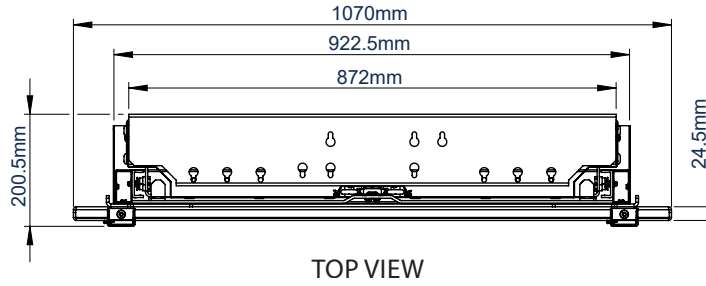

SPECIFICATION

Recommended screen size	up to 120"
VESA® & non-VESA fixings	up to 1000 x 600mm
Height adjustment range	650mm
Distance from wall	200mm

FEATURES

- Easy height adjustment for accessibility to interactive touchscreens
- Available in two options to suit a range of weight specifications
- Tried and tested BalanceBox technology
- Manual height adjustment requires no electricity, or tools
- Integrated cable management for a neat and tidy installation
- Lateral adjustment of screen once mounted
- Security locking screws and Allen key to help prevent unauthorised screen removal
- Simple 'hook-on' installation with all mounting hardware included

Available in 2 options to suit a range of weight specifications

BT8602-01	56kg - 110kg
BT8602-02	111kg - 130kg

BT8602-01 BT8602-02

Security locking screws help prevent unauthorised removal of screens

Tool-less height adjustment using BalanceBox technology

Lateral adjustment of screen once has been mounted

Suitable for displays with fixings up to 1000x600mm

TOP VIEW

FRONT VIEW

SIDE VIEW

PACKING INFORMATION

PLEASE NOTE, THIS IS A 2 BOX ITEM

COLOUR:	ORDER REF:	EAN CODE:	MASTER CARTON WEIGHT:	MASTER CARTON CUBE:
Black	BT8602-01/B	5019318302541	16kg / 70kg	0.018cbm / 0.269cbm
Black	BT8602-02/B	5019318302558	16kg / 70kg	0.018cbm / 0.269cbm