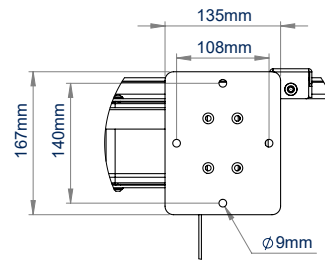

BASE

PACKING INFORMATION

PLEASE NOTE, THIS IS A 3 BOX ITEM

COLOUR:	ORDER REF:	EAN CODE:
Black	BT8569/B	5019318305733