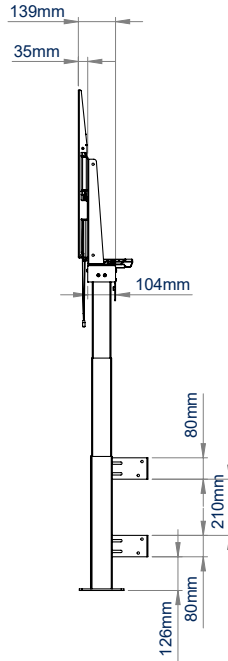

SIDE VIEW

PACKING INFORMATION

PLEASE NOTE, THIS IS A 3 BOX ITEM

COLOUR:	ORDER REF:	EAN CODE:
Black	BT8569/B	5019318305733

ACCESSORIES AND RELATED PRODUCTS