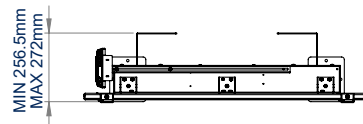

TOP VIEW

PACKING INFORMATION

PLEASE NOTE, THIS IS A 3 BOX ITEM

COLOUR:	ORDER REF:	EAN CODE:
Black	BT8569/B	5019318305733

ACCESSORIES AND RELATED PRODUCTS