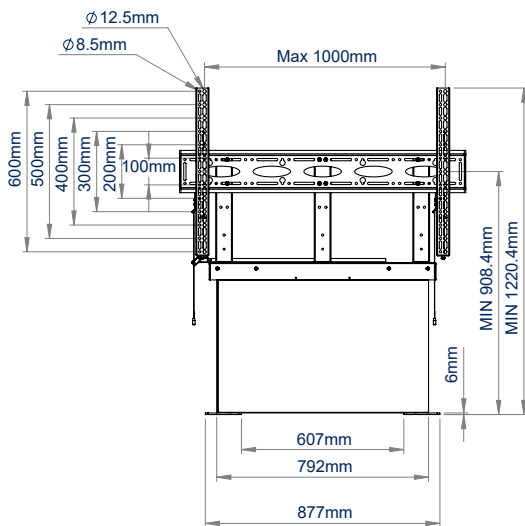

FRONT VIEW - HIGHEST

FRONT VIEW - LOWEST