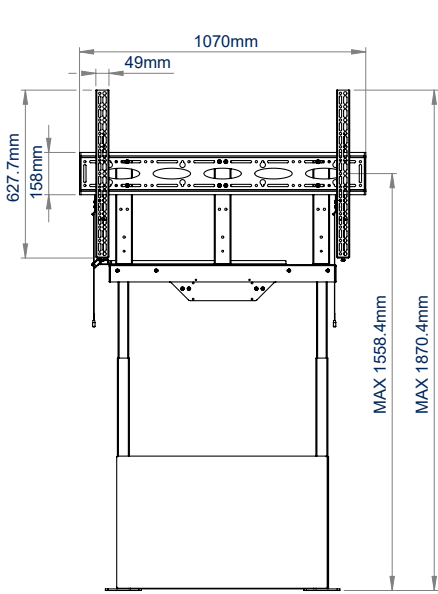

PACKING INFORMATION

PLEASE NOTE, THIS IS A 3 BOX ITEM

COLOUR:	ORDER REF:	EAN CODE:
Black	BT8569/B	5019318305733

ACCESSORIES AND RELATED PRODUCTS