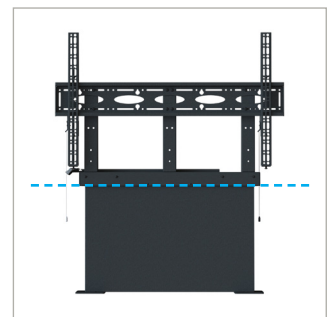

**MOTORIZED
 HEIGHT
 ADJUSTMENT**

BT8569

MOTORIZED HEIGHT ADJUSTABLE FLAT SCREEN FLOOR-TO- WALL MOUNT

BT8569 is a modern floor-to-wall solution designed to mount large screens up to 86". Electronic height adjustment enables effortless raising and lowering of the screen via a wired control panel, with an adjustment range of up to 650mm. BT8569 is ideal for mounting interactive touchscreens into education and corporate environments and is capable of supporting loads up to 100kg. The mount has a modern design and features a simple hook-on installation for quick and easy screen fitting.

SPECIFICATION

Recommended screen size:	55" - 86"
Max load:	100kg
Dimensions :	H: 1220 - 1870 x W: 1070 x D: 256 - 272mm
VESA® & non-VESA fixings:	up to 1000 x 600
Height adjustment range:	up to 650mm

FEATURES

- Easy to use motorised height adjustment columns, moves up or down to ensure perfect positioning of screen
- Universal design suitable for screens up to 86"
- Ideal for use with large touch screens and interactive displays
- Supplied with a wired control console
- Features auto-stop; screen stops moving if any resistance is felt
- Interface arms include levelling screws to adjust the height of the screen
- Safety screws help prevent unauthorised removal of screen
- Simple 'hook-on' screen installation
- All mounting hardware included

Height adjustment range of 650mm

Supplied with a wired remote control

Bolts securely to the floor and wall for a permanent installation

Features an Auto-Stop safety function

FRONT VIEW - HIGHEST

SIDE VIEW

REAR VIEW