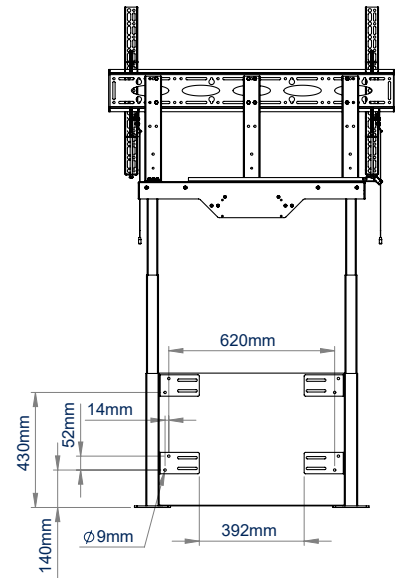

REAR VIEW

PACKING INFORMATION

PLEASE NOTE, THIS IS A 3 BOX ITEM

COLOUR:	ORDER REF:	EAN CODE:
Black	BT8569/B	5019318305733

ACCESSORIES AND RELATED PRODUCTS