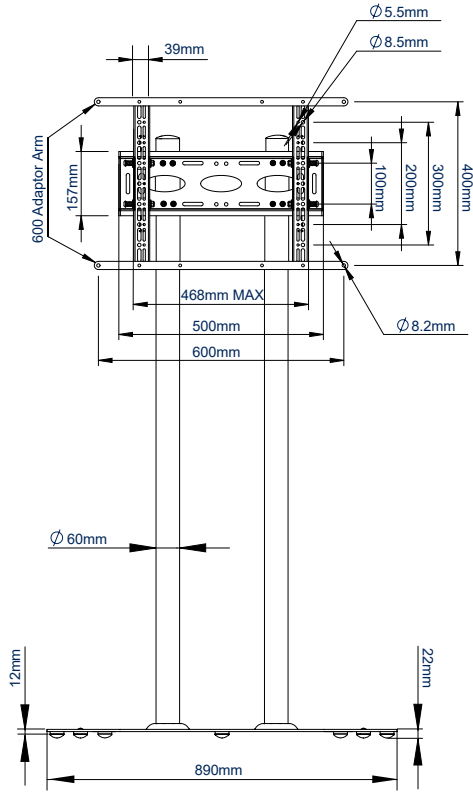

SPECIFICATION

Recommended screen size	39" - 65"
Max load	50kg
VESA® and non-VESA fixings	600 x 400mm
Tilt	+/- 15°
Base dimensions	W: 890mm D: 610mm H: 12mm
Colour options (Ø60mm poles)	Black or Chrome

FEATURES

Available in 3 heights

BT8551-100	1m Pole
BT8551-150	1.5m Pole
BT8551-200	2m Pole

Arms feature levelling screws to adjust the screen height

Security locking screws and Allen key provided for a secure installation

Mount screen in a landscape (horizontal) or portrait (vertical) display

Available in three heights

FRONT VIEW

SIDE VIEW

BASE

TILT RANGE

PACKING INFORMATION

PLEASE NOTE, THIS IS A MULTI-BOX BOX ITEM