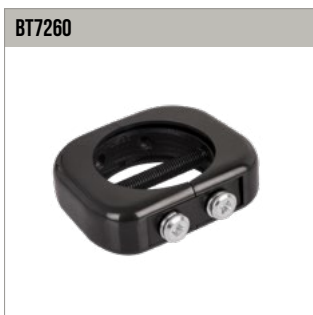

ACCESSORIES AND RELATED PRODUCTS

BT7260
Ø60mm Accessory Collar mounts AV accessories such as component shelves onto poles