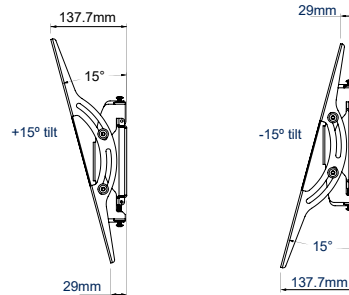

SPECIFICATION

Recommended screen size	39" - 65"
Max load	50kg
VESA® and non-VESA fixings	600 x 400mm
Tilt	+/- 15°
Base dimensions	W: 890mm D: 610mm H: 12mm
Colour options (Ø60mm poles)	Black or Chrome

FEATURES

Available in 3 heights

BT8551-100	1m Pole
BT8551-150	1.5m Pole
BT8551-200	2m Pole

Arms feature levelling screws to adjust the screen height

Security locking screws and Allen key provided for a secure installation

Mount screen in a landscape (horizontal) or portrait (vertical) display

Available in three heights

FRONT VIEW

SIDE VIEW

BASE

TILT RANGE

PACKING INFORMATION

PLEASE NOTE, THIS IS A MULTI-BOX BOX ITEM

COLOUR:	ORDER REF:	EAN CODE:
Black with Black Poles	BT8551-100/BB	5019318089411
Black with Chrome Poles	BT8551-100/BC	5019318089428
Black with Black Poles	BT8551-150/BB	5019318089435
Black with Chrome Poles	BT8551-150/BC	5019318089442
Black with Black Poles	BT8551-200/BB	5019318089459
Black with Chrome Poles	BT8551-200/BC	5019318089466