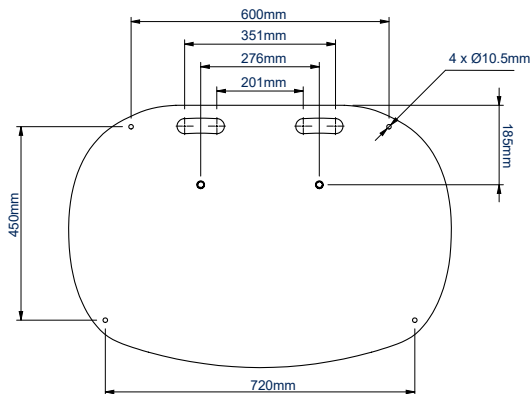

SPECIFICATION

Recommended screen size	39" - 65"
Max load	50kg
VESA® and non-VESA fixings	600 x 400mm
Tilt	+/- 15°
Base dimensions	W: 890mm D: 610mm H: 12mm
Colour options (Ø60mm poles)	Black or Chrome

FEATURES

Available in 3 heights

BT8551-100	1m Pole
BT8551-150	1.5m Pole
BT8551-200	2m Pole

Arms feature levelling screws to adjust the screen height

Security locking screws and Allen key provided for a secure installation

Mount screen in a landscape (horizontal) or portrait (vertical) display

Available in three heights

FRONT VIEW

SIDE VIEW

BASE

TILT RANGE

PACKING INFORMATION

PLEASE NOTE, THIS IS A MULTI-BOX BOX ITEM

COLOUR:	ORDER REF:	EAN CODE:
Black with Black Poles	BT8551-100/BB	5019318089411
Black with Chrome Poles	BT8551-100/BC	5019318089428
Black with Black Poles	BT8551-150/BB	5019318089435
Black with Chrome Poles	BT8551-150/BC	5019318089442
Black with Black Poles	BT8551-200/BB	5019318089459
Black with Chrome Poles	BT8551-200/BC	5019318089466