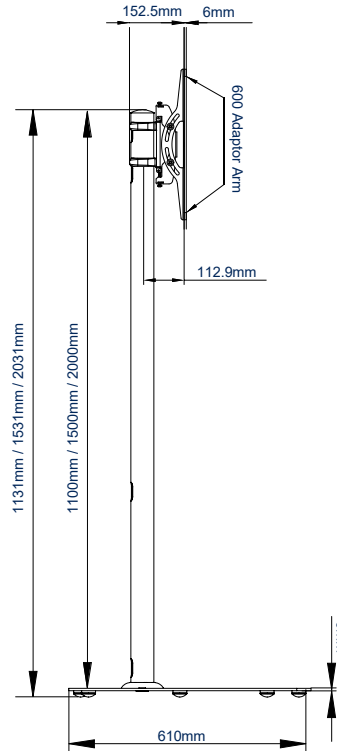

SPECIFICATION

Recommended screen size	39" - 65"
Max load	50kg
VESA® and non-VESA fixings	600 x 400mm
Tilt	+/- 15°
Base dimensions	W: 890mm D: 610mm H: 12mm
Colour options (Ø60mm poles)	Black or Chrome

FEATURES

Available in 3 heights

BT8551-100	1m Pole
BT8551-150	1.5m Pole
BT8551-200	2m Pole

Arms feature levelling screws to adjust the screen height

Security locking screws and Allen key provided for a secure installation

Mount screen in a landscape (horizontal) or portrait (vertical) display

Available in three heights

FRONT VIEW

SIDE VIEW

BASE

TILT RANGE

PACKING INFORMATION

PLEASE NOTE, THIS IS A MULTI-BOX BOX ITEM

COLOUR:	ORDER REF:	EAN CODE:
Black with Black Poles	BT8551-100/BB	5019318089411
Black with Chrome Poles	BT8551-100/BC	5019318089428
Black with Black Poles	BT8551-150/BB	5019318089435
Black with Chrome Poles	BT8551-150/BC	5019318089442
Black with Black Poles	BT8551-200/BB	5019318089459
Black with Chrome Poles	BT8551-200/BC	5019318089466