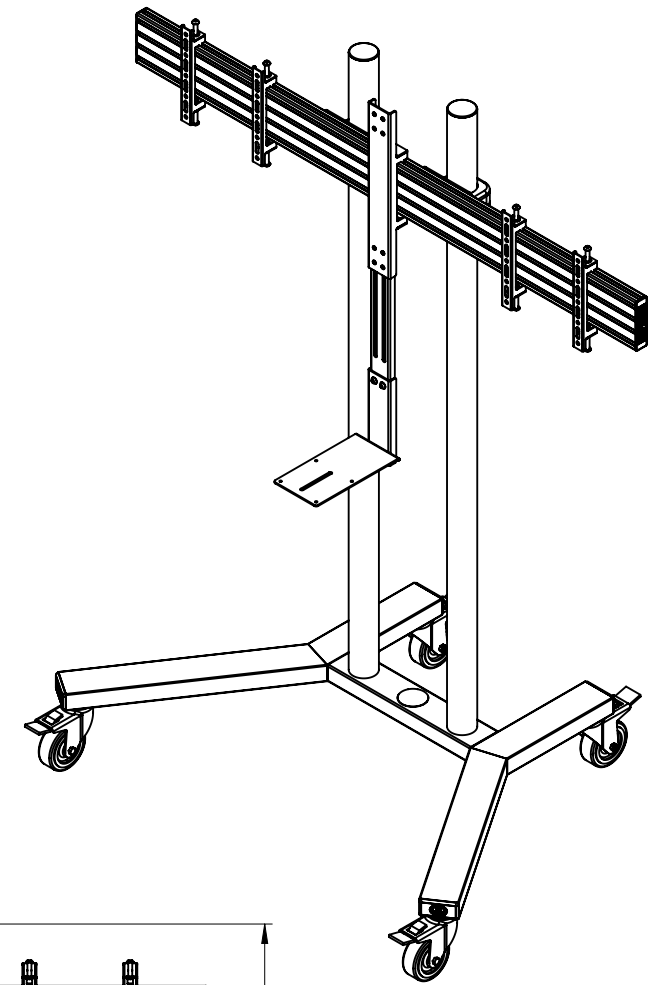

B-Tech International Design and Manufacturing Limited		B-Tech No: BT8510
Part of the B-Tech International Group of Companies		Version: V1.1
 UNLESS OTHERWISE SPECIFIED DIMENSIONS ARE IN MILLIMETERS	Size: A3	Title: Universal Twin Screen VC Trolley with Webcam Shelf
	Scale: 1:15	Revision: 0.0
Sheet: 1 of 1	Date: 8/10/2017	File Name: BTD-BT8510-R0.0