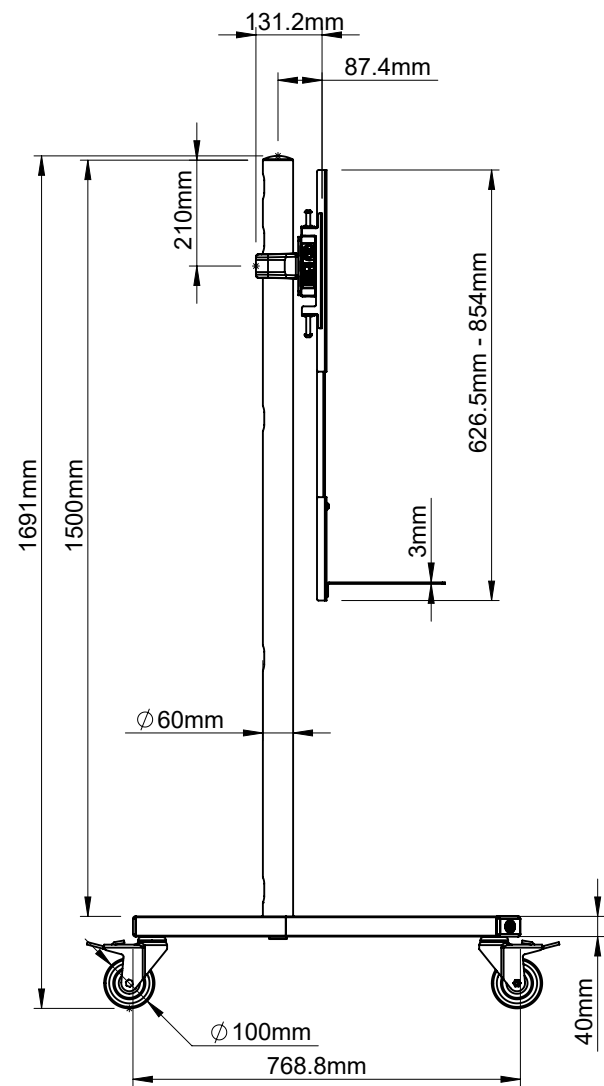

B-Tech International Design and Manufacturing Limited		B-Tech No: BT8510
Part of the B-Tech International Group of Companies		Version: V1.1
 UNLESS OTHERWISE SPECIFIED DIMENSIONS ARE IN MILLIMETERS	Size: A3	Title: Universal Twin Screen VC Trolley with Webcam Shelf
	Scale: 1:15	Revision: 0.0
Sheet: 1 of 1	Date: 8/10/2017	File Name: BTD-BT8510-R0.0