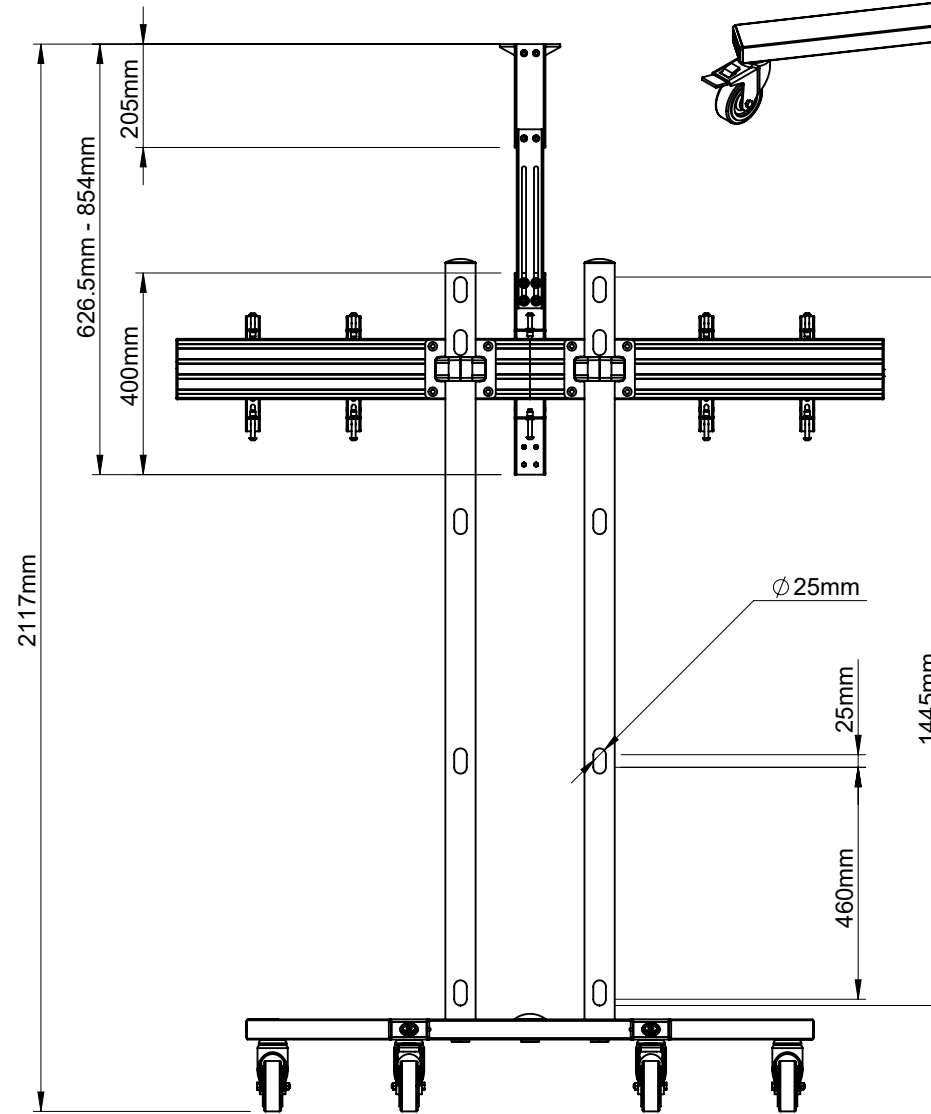

B-Tech International Design and Manufacturing Limited		B-Tech No: BT8510
Part of the B-Tech International Group of Companies		Version: V1.1
 UNLESS OTHERWISE SPECIFIED DIMENSIONS ARE IN MILLIMETERS	Size: A3	Title: Universal Twin Screen VC Trolley with Webcam Shelf
	Scale: 1:15	Revision: 0.0
Sheet: 1 of 1	Date: 8/10/2017	File Name: BTD-BT8510-R0.0