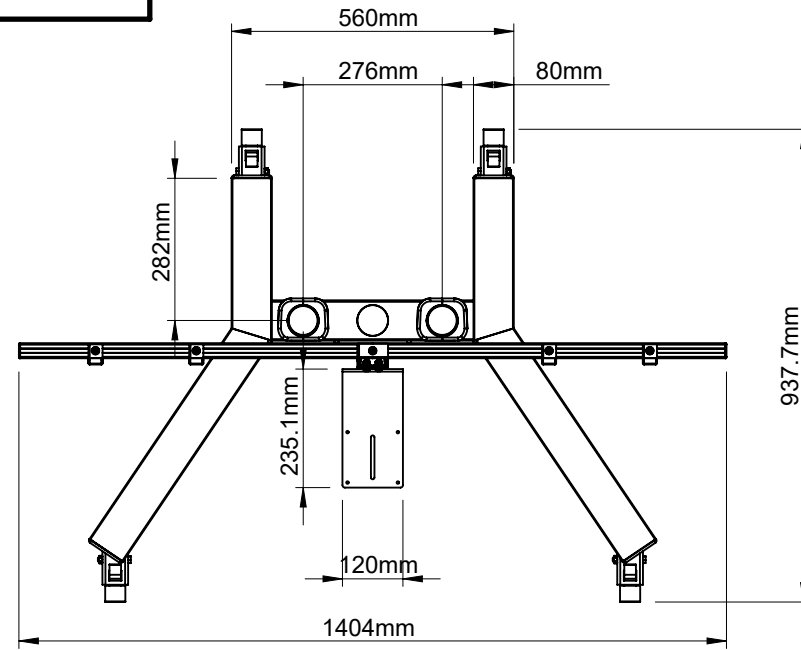

B-Tech International Design and Manufacturing Limited		B-Tech No: BT8510
Part of the B-Tech International Group of Companies		Version: V1.1
 UNLESS OTHERWISE SPECIFIED DIMENSIONS ARE IN MILLIMETERS	Size: A3	Title: Universal Twin Screen VC Trolley with Webcam Shelf
	Scale: 1:15	Revision: 0.0
Sheet: 1 of 1	Date: 8/10/2017	File Name: BTD-BT8510-R0.0