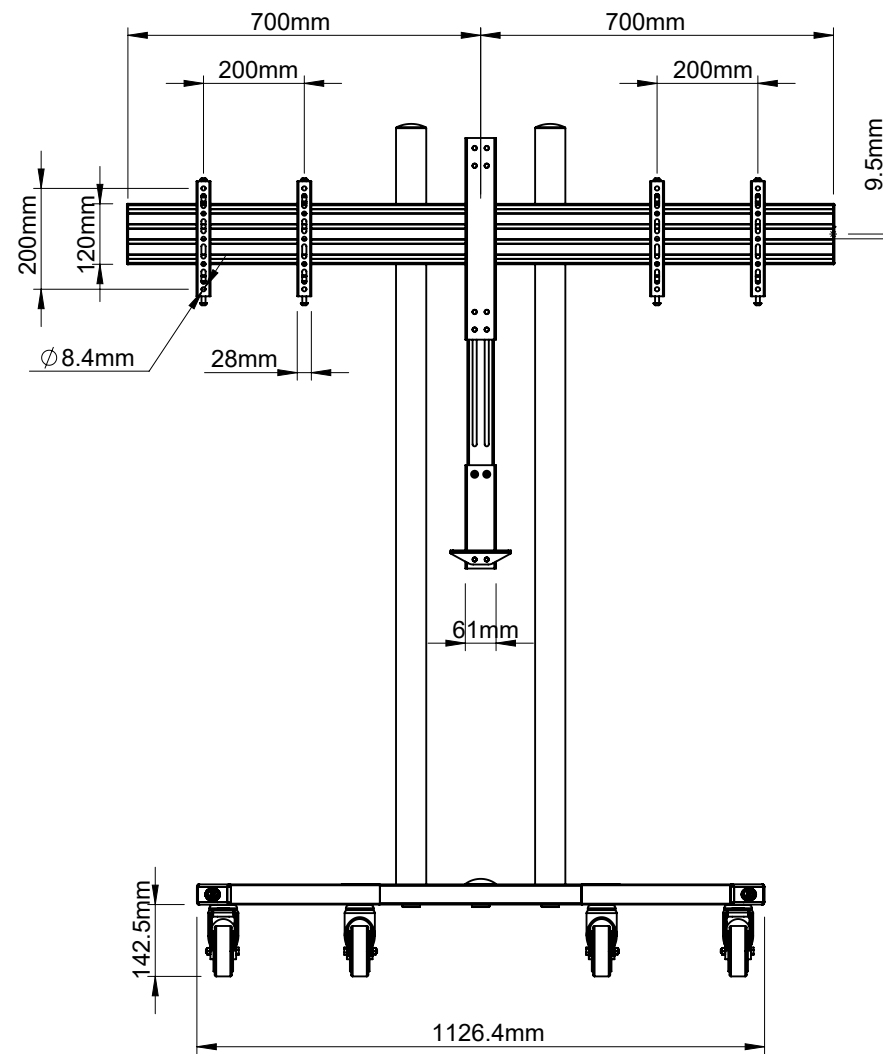

B-Tech International Design and Manufacturing Limited		B-Tech No: BT8510
Part of the B-Tech International Group of Companies		Version: V1.1
 UNLESS OTHERWISE SPECIFIED DIMENSIONS ARE IN MILLIMETERS	Size: A3	Title: Universal Twin Screen VC Trolley with Webcam Shelf
	Scale: 1:15	Revision: 0.0
Sheet: 1 of 1	Date: 8/10/2017	File Name: BTD-BT8510-R0.0