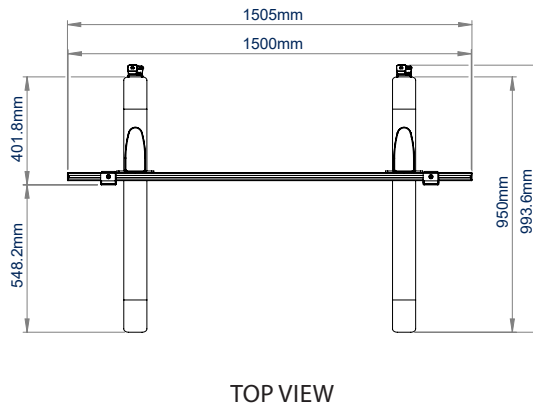

PACKING INFORMATION

PLEASE NOTE, THIS IS A 4 BOX ITEM.

COLOUR:	ORDER REF:	EAN CODE:	CARTON QTY:	CARTON WEIGHT:	CARTON CUBE:
Black Base & Black Columns	BT8508/BB	5019318759734	4	15kg / 25kg / 12.5kg / 15.5kg	0.06cbm / 0.13cbm / 0.07cbm / 0.04cbm
Black Base & Silver Columns	BT8508/BS	5019318759741	4	15kg / 25kg / 12.5kg / 15.5kg	0.06cbm / 0.13cbm / 0.07cbm / 0.04cbm