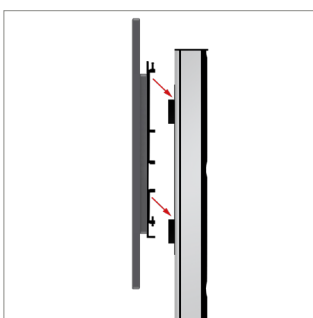

SPECIFICATION

Recommended screen size	72" - 120"
Recommended surface hub size	84"
Max load	200kg
VESA® and non-VESA fixings	up to 1400 x 800
Dimensions	W: 1505mm H: 2002mm D: 950mm
Colour option (columns)	Black or Silver
Colour (base)	Black

FEATURES

- Designed to mount Microsoft's 84" Surface Hub display
- The universal design is ideal for other standard or interactive screens 72" and over
- Interface arms include levelling screws to adjust the height of the screen
- Safety screws help prevent unauthorised removal of screens
- Includes non-marking 4" locking/braked castors & alternative levelling feet
- Integrated cable management
- Shelves and other accessories can be fitted directly to a column or to the rails using the BT8390-SA (available separately)

SYSTEM X™

Simple 'hook-on' installation

Interface arms include levelling screws to adjust the height of the screen

Includes non-marking 4" locking/braked castors

Collar compatible accessories such as shelves can be fitted directly to the columns