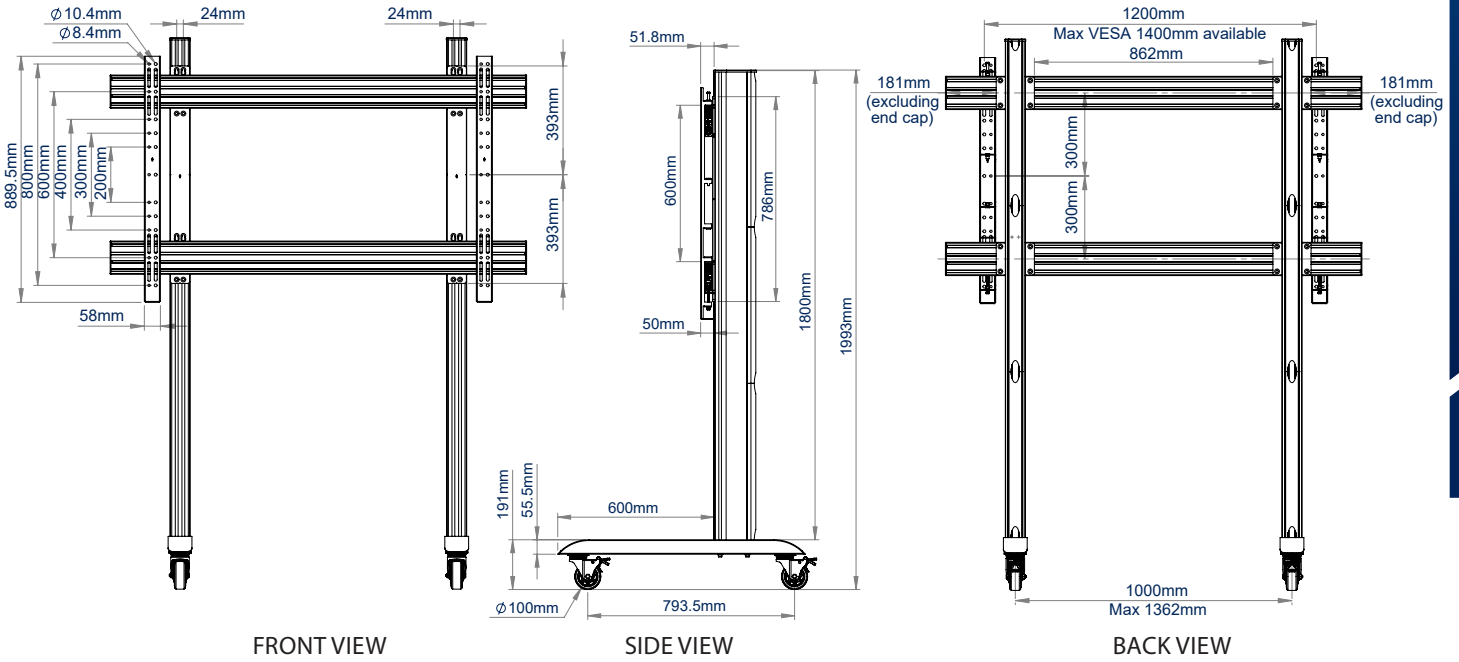

PACKING INFORMATION

PLEASE NOTE, THIS IS A 4 BOX ITEM.

COLOUR:	ORDER REF:	EAN CODE:	CARTON QTY:	CARTON WEIGHT:	CARTON CUBE:
Black Base & Black Columns	BT8508/BB	5019318759734	4	15kg / 25kg / 12.5kg / 15.5kg	0.06cbm / 0.13cbm / 0.07cbm / 0.04cbm
Black Base & Silver Columns	BT8508/BS	5019318759741	4	15kg / 25kg / 12.5kg / 15.5kg	0.06cbm / 0.13cbm / 0.07cbm / 0.04cbm