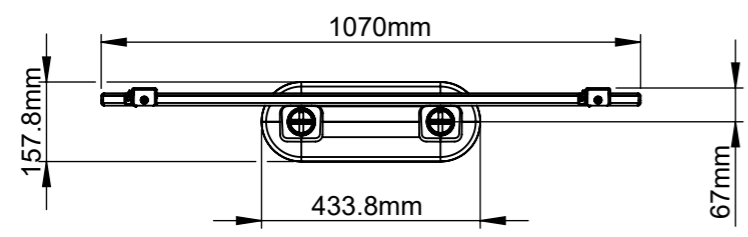

ISOMETRIC VIEW
SCALE: 1 : 15

B-Tech International Design & Manufacturing Limited Part of the B-Tech International Group		B-Tech No: BT8448-200
		Title: Heavy Duty Universal Flat Screen Ceiling Mount
	Size: A3	Revision: R00
	Scale: 1:15	Date: 28/03/2020
	Sheet: 1 of 1	File Name: BTD-BT8448-200