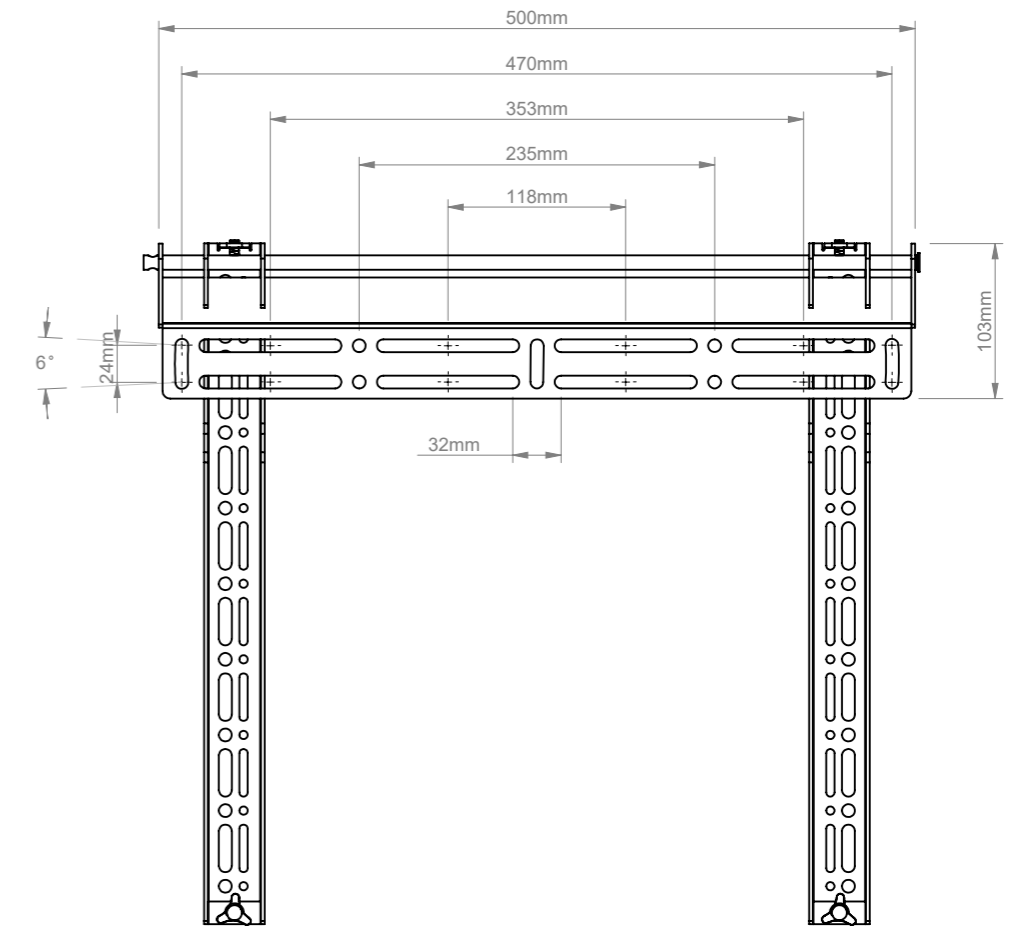

B-Tech International Design and Manufacturing Limited		B-Tech No: BT8421-PRO
Part of the B-Tech International Group of Companies		Version: V2.4
 UNLESS OTHERWISE SPECIFIED DIMENSIONS ARE IN MILLIMETERS	Size: A3	Title: Universal Flat Screen Wall Mount
	Scale: 1:5	Revision: 0.0
Sheet: 1 of 1	Date: 09/03/2016	File Name: BTD-BT8421-PRO-R0.0