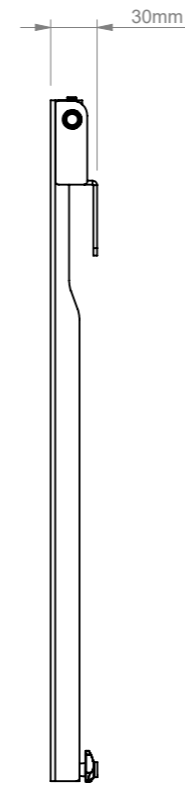

THE INFORMATION CONTAINED IN THIS DRAWING IS THE SOLE PROPERTY OF B-TECH INTERNATIONAL DESIGN AND MANUFACTURING LIMITED, ANY REPRODUCTION IN PART OR WHOLE WITHOUT THE WRITTEN PERMISSION OF B-TECH INTERNATIONAL DESIGN AND MANUFACTURING LIMITED IS PROHIBITED.

B-Tech International Design and Manufacturing Limited		B-Tech No: BT8421-PRO
Part of the B-Tech International Group of Companies		Version: V2.4
 UNLESS OTHERWISE SPECIFIED DIMENSIONS ARE IN MILLIMETERS	Size: A3	Title: Universal Flat Screen Wall Mount
	Scale: 1:5	Revision: 0.0
Sheet: 1 of 1	Date: 09/03/2016	File Name: BTD-BT8421-PRO-R0.0