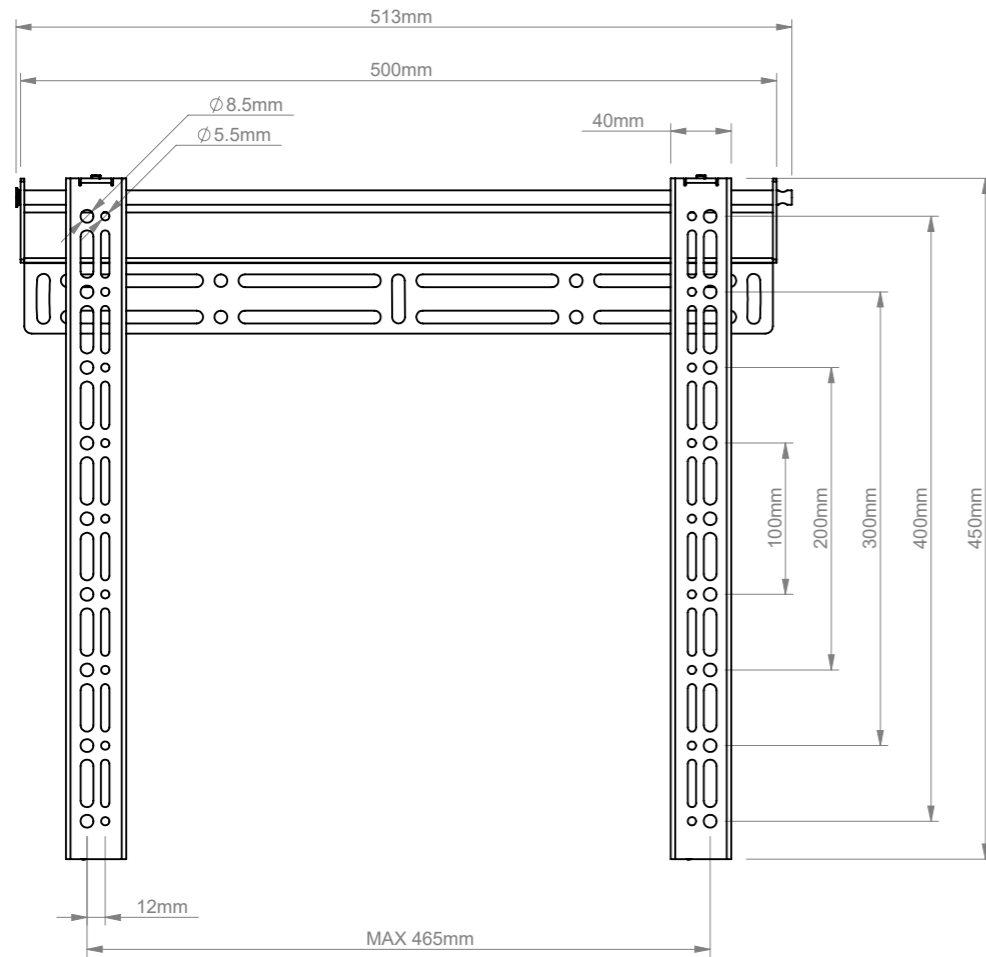

B-Tech International Design and Manufacturing Limited		B-Tech No: BT8421-PRO
Part of the B-Tech International Group of Companies		Version: V2.4
 UNLESS OTHERWISE SPECIFIED DIMENSIONS ARE IN MILLIMETERS	Size: A3	Title: Universal Flat Screen Wall Mount
	Scale: 1:5	Revision: 0.0
Sheet: 1 of 1	Date: 09/03/2016	File Name: BTD-BT8421-PRO-R0.0