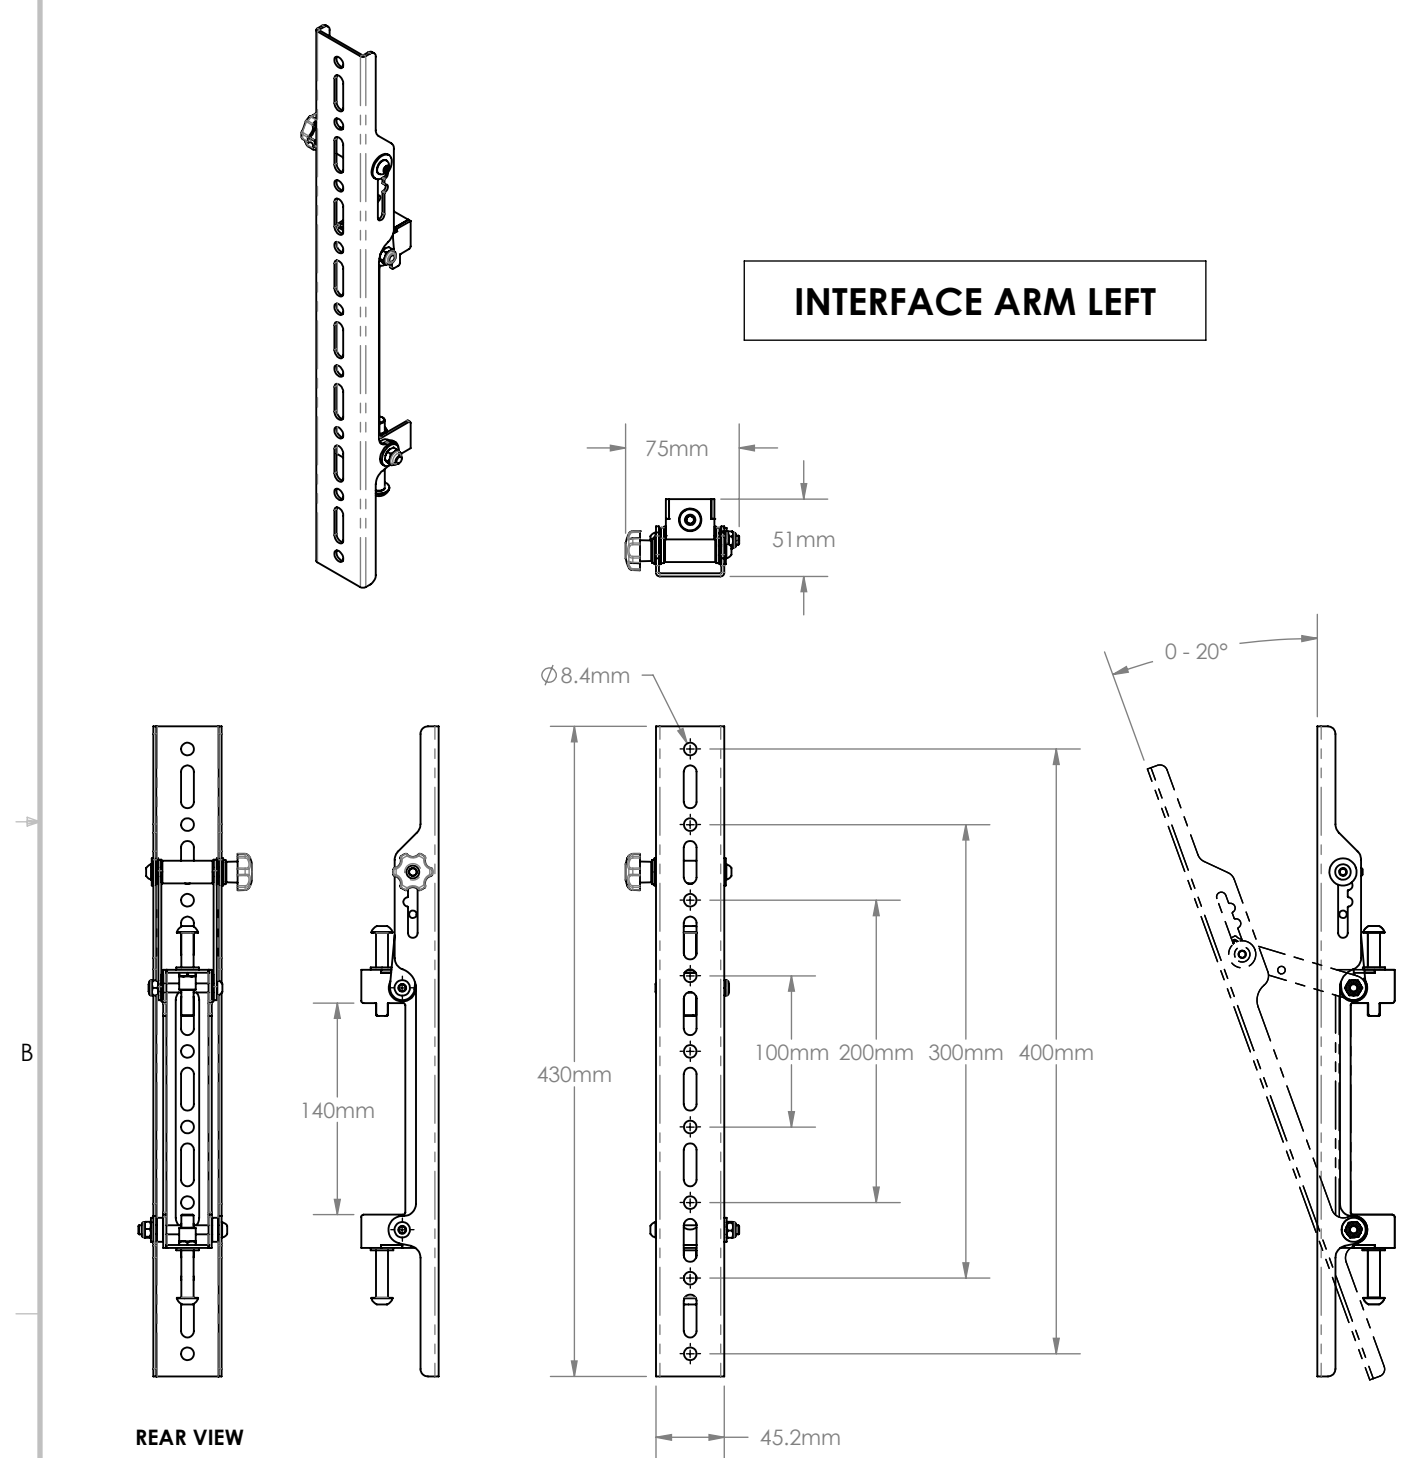

**INTERFACE ARM LEFT**

**INTERFACE ARM RIGHT**

<b>B-Tech International Design and Manufacturing Limited</b>		<b>B-Tech No:</b> BT8390-VESA400T
Part of the B-Tech International Group of Companies		<b>Version:</b> V1.0
 UNLESS OTHERWISE SPECIFIED DIMENSIONS ARE IN MILLIMETERS	<b>Size:</b> B	<b>Title:</b> SYSTEM X - Flat Screen Interface Arms w/Tilt (VESA 400) - Pair
	<b>Scale:</b> 1:5	<b>Revision:</b> 0.0
<b>Sheet:</b> 1 of 1	<b>Date:</b> 11/03/2015	<b>File Name:</b> BTD-BT8390-VESA400T-R0.0