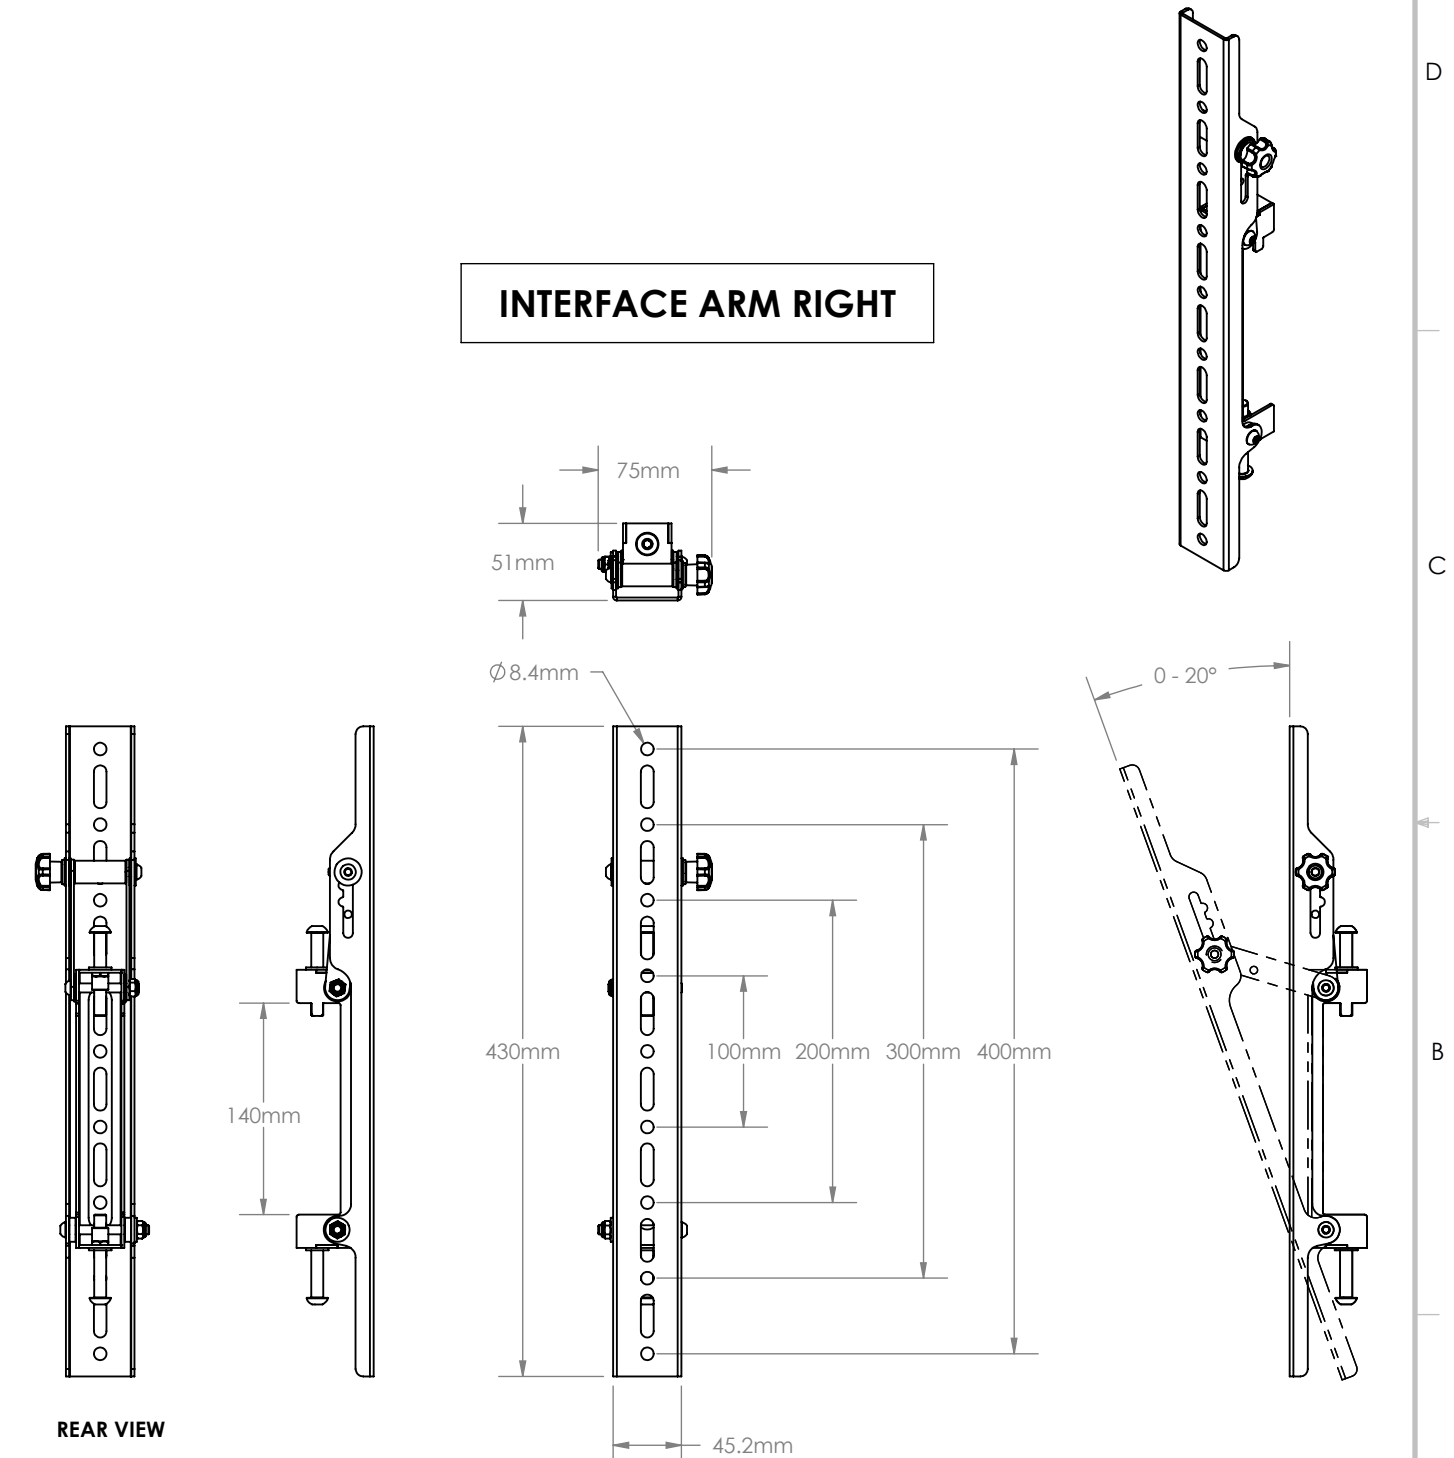

**INTERFACE ARM LEFT**

**INTERFACE ARM RIGHT**

<b>B-Tech International Design and Manufacturing Limited</b>		<b>B-Tech No:</b> BT8390-VESA400T
Part of the B-Tech International Group of Companies		<b>Version:</b> V1.0
 UNLESS OTHERWISE SPECIFIED DIMENSIONS ARE IN MILLIMETERS	<b>Size:</b> B	<b>Title:</b> SYSTEM X - Flat Screen Interface Arms w/Tilt (VESA 400) - Pair
	<b>Scale:</b> 1:5	<b>Revision:</b> 0.0
<b>Sheet:</b> 1 of 1	<b>Date:</b> 11/03/2015	<b>File Name:</b> BTD-BT8390-VESA400T-R0.0