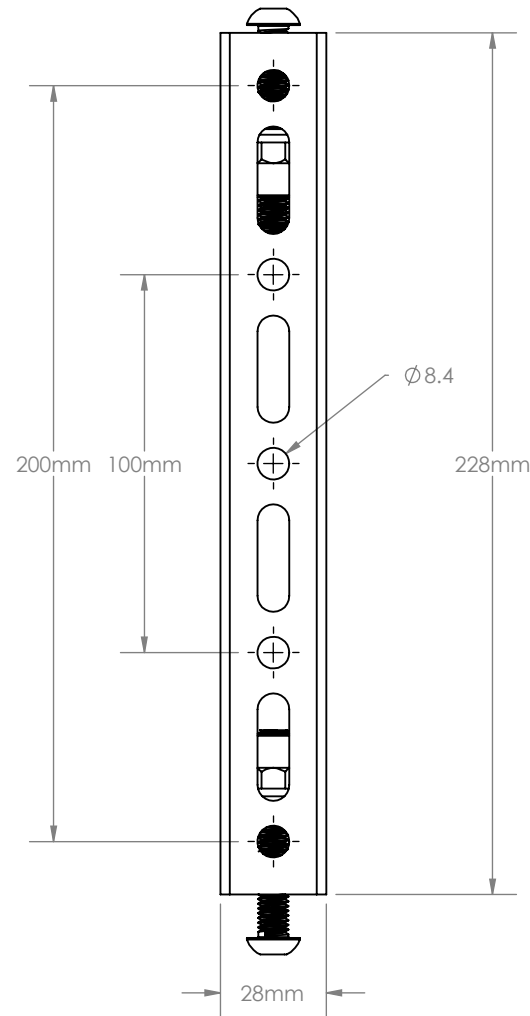

THE INFORMATION CONTAINED IN THIS DRAWING IS THE SOLE PROPERTY OF B-TECH INTERNATIONAL DESIGN AND MANUFACTURING LIMITED, ANY REPRODUCTION IN PART OR WHOLE WITHOUT THE WRITTEN PERMISSION OF B-TECH INTERNATIONAL DESIGN AND MANUFACTURING LIMITED IS PROHIBITED.

B-Tech International Design and Manufacturing Limited		B-Tech No: BT8390-VESA200F
Part of the B-Tech International Group of Companies		Version: V1.0
 <small>UNLESS OTHERWISE SPECIFIED DIMENSIONS ARE IN MILLIMETERS</small>	Size: A3	Title: System X - Flat Screen Interface Arms (VESA 200) - Pair
	Scale: 1:2	Revision: 0.1
Sheet: 1 of 1	Date: 01/10/2016	File Name: BTD-BT8390-VESA200F-R0.1