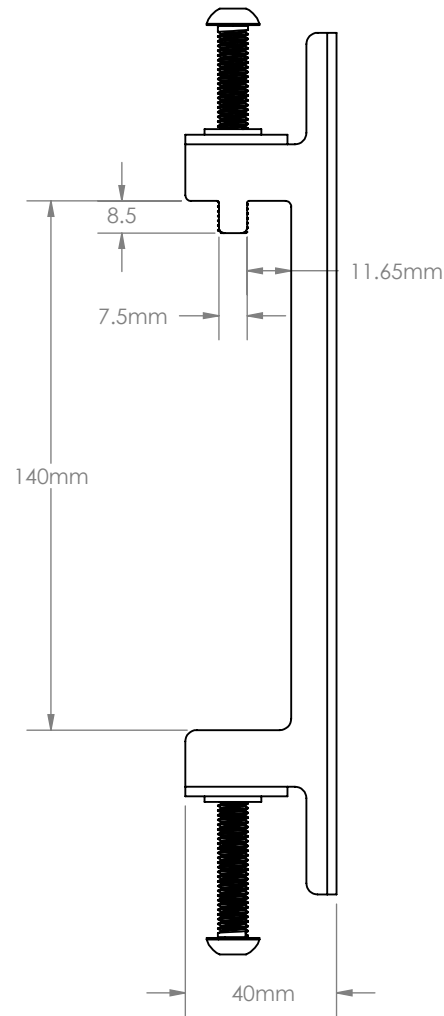

THE INFORMATION CONTAINED IN THIS DRAWING IS THE SOLE PROPERTY OF B-TECH INTERNATIONAL DESIGN AND MANUFACTURING LIMITED, ANY REPRODUCTION IN PART OR WHOLE WITHOUT THE WRITTEN PERMISSION OF B-TECH INTERNATIONAL DESIGN AND MANUFACTURING LIMITED IS PROHIBITED.

B-Tech International Design and Manufacturing Limited		B-Tech No: BT8390-VESA200F
Part of the B-Tech International Group of Companies		Version: V1.0
 <small>UNLESS OTHERWISE SPECIFIED DIMENSIONS ARE IN MILLIMETERS</small>	Size: A3	Title: System X - Flat Screen Interface Arms (VESA 200) - Pair
	Scale: 1:2	Revision: 0.1
Sheet: 1 of 1	Date: 01/10/2016	File Name: BTD-BT8390-VESA200F-R0.1