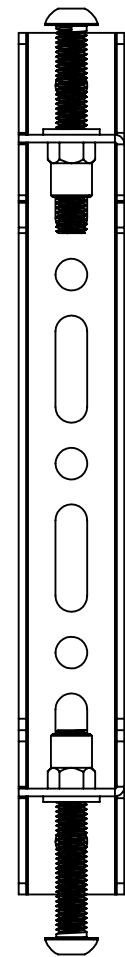

THE INFORMATION CONTAINED IN THIS DRAWING IS THE SOLE PROPERTY OF B-TECH INTERNATIONAL DESIGN AND MANUFACTURING LIMITED, ANY REPRODUCTION IN PART OR WHOLE WITHOUT THE WRITTEN PERMISSION OF B-TECH INTERNATIONAL DESIGN AND MANUFACTURING LIMITED IS PROHIBITED.

B-Tech International Design and Manufacturing Limited		B-Tech No: BT8390-VESA200F
Part of the B-Tech International Group of Companies		Version: V1.0
 <small>UNLESS OTHERWISE SPECIFIED DIMENSIONS ARE IN MILLIMETERS</small>	Size: A3	Title: System X - Flat Screen Interface Arms (VESA 200) - Pair
	Scale: 1:2	Revision: 0.1
Sheet: 1 of 1	Date: 01/10/2016	File Name: BTD-BT8390-VESA200F-R0.1