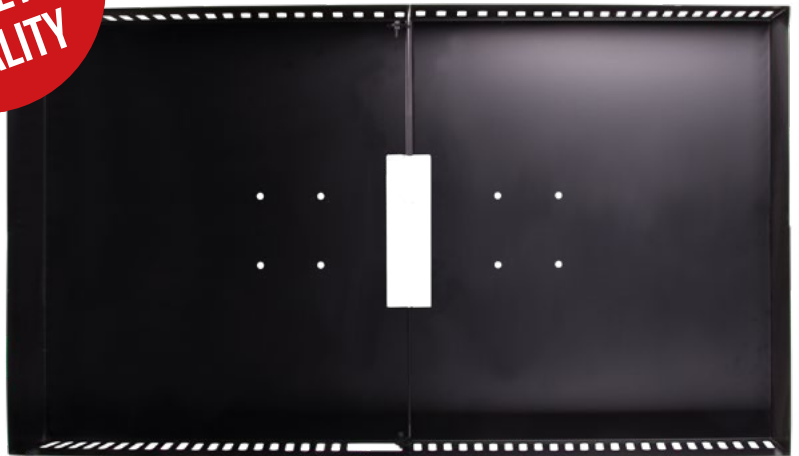

HIGH-END,
 ASTHETIC
 QUALITY

BT8390-RCL BT8390-RCP REAR COVERS

The BT8390-RCL (Landscape) and BT8390-RCP (Portrait) is a stylish screen enclosure with internal storage area for media players and devices. The enclosure has removable 2-piece rear panels for easy installation and maintenance. Designed for indoor use only.

SPECIFICATION

Custom made to suit your screen	MOQ: 5 Units
Max load	50kg
VESA® compatibility	200 x 200 up to 600 x 400
Colour	Black

FEATURES

- Rear covers available for landscape (BT8390-RCL) or portrait (BT8390-RCP) displays
- Creates a stylish enclosure around the screen
- Removable 2-piece rear panels for easy installation and maintenance
- Attaches to the back of a BT8390 mounting rail
- Vented top and bottom panels allow airflow to and from the device
- Includes internal storage area for media players and devices
- For indoor use only

Custom made to suit your screen

Cable management at bottom of panels for media players and devices

Use with BT8390 mounting rails

Vented top and bottom panels allow airflow to and from the device

**Please note dimension applies to screens 55" (as shown). Kiosk dimensions for other screen sizes may differ - please ask for details*

PACKING INFORMATION

COLOUR:	ORDER REF:	EAN CODE:
Black	BT8390-RCL	5019318501777
Black	BT8390-RCP	5019318501784

ACCESSORIES AND RELATED PRODUCTS

<p>BT7000</p> <p>Single Screen Portrait Digital Signage Kiosk for wayfinding and information points</p>	<p>BT7001</p> <p>Back-to-Back Digital Signage Kiosk for wayfinding and information points</p>	<p>BT7003</p> <p>Freestanding Digital Signage Mount With Screen Enclosure for screens from 27" up to 65"</p>	<p>BT7004</p> <p>Digital Signage Mount with Screen Enclosure for screens up to 50kg</p>
---	---	--	---