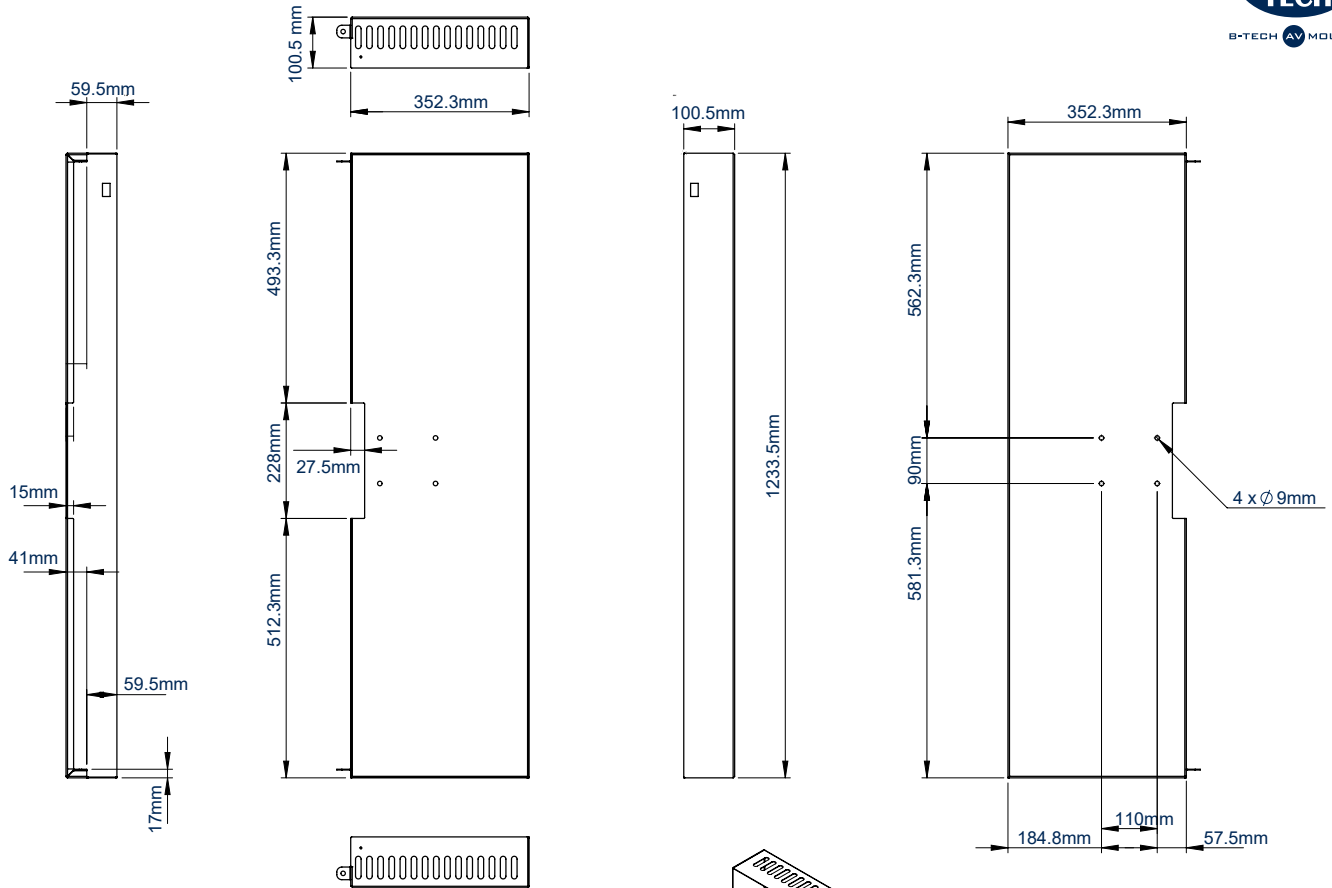

*Please note dimension applies to screens 55" (as shown). Kiosk dimensions for other screen sizes may differ - please ask for details

PACKING INFORMATION

COLOUR:	ORDER REF:	EAN CODE:
Black	BT8390-RCL	5019318501777
Black	BT8390-RCP	5019318501784

ACCESSORIES AND RELATED PRODUCTS

BT7000 Single Screen Portrait Digital Signage Kiosk for wayfinding and information points	BT7001 Back-to-Back Digital Signage Kiosk for wayfinding and information points	BT7003 Freestanding Digital Signage Mount With Screen Enclosure for screens from 27" up to 65"	BT7004 Digital Signage Mount with Screen Enclosure for screens up to 50kg

SS-BT8390-RCL/RCP-V2.1-200919