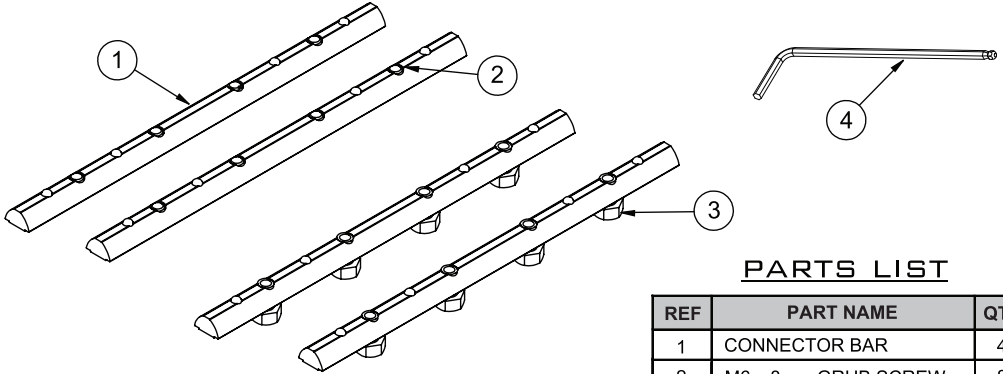

BT8380-EXTV

COLUMN JOINING KIT

FOR COMBINING BT8380 VERTICAL COLUMNS

PARTS LIST

SYSTEM X™

This pack contains 1 Joining Kit

PLEASE KEEP THIS FOR FUTURE REFERENCE

PARTS LIST

REF	PART NAME	QTY
1	CONNECTOR BAR	4
2	M6 x 8mm GRUB SCREW	8
3	M6 x 10mm HEX BOLT	8
4	3AF HEX KEY	1

Designed to connect together 2 BT8380 Vertical Columns

1. Insert the connector bars into the lower column. The 2 connector bars (part 1) with grub screws (part 2) go in the front and the 2 with hex bolts (part 3) go in the rear.
2. Slide the upper column onto the connector bars (part 1).
3. Tighten the hex bolts (part 3) on rear of column with a 10mm spanner. On the front of the column tighten the grub screws (part 2) with hex key (part 4).