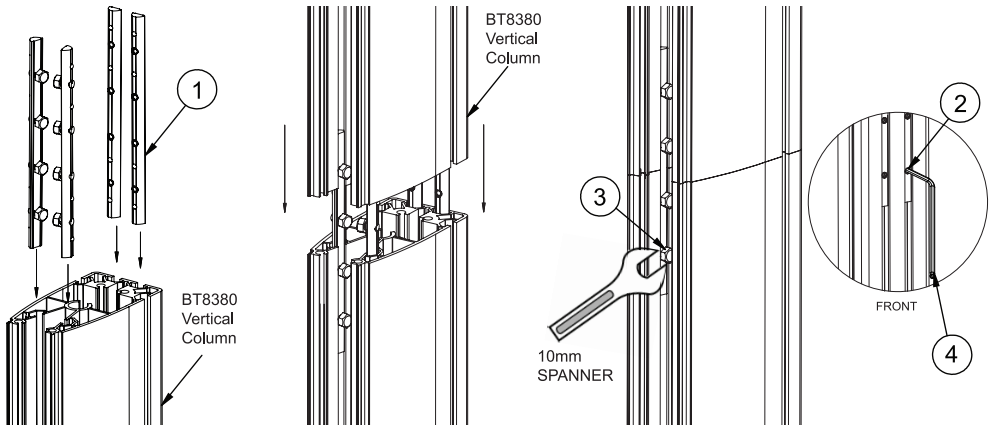

B-TECH AUDIO VIDEO MOUNTS

HEAD OFFICE

B-Tech International Limited

Bennett House, Long March, Daventry, Northants., NN11 4NR, UK

Email: info@btechavmounts.com

www.btechavmounts.com

AMA-BT8380-EXTV-V1-PROBX-0818-104 Made in Vietnam