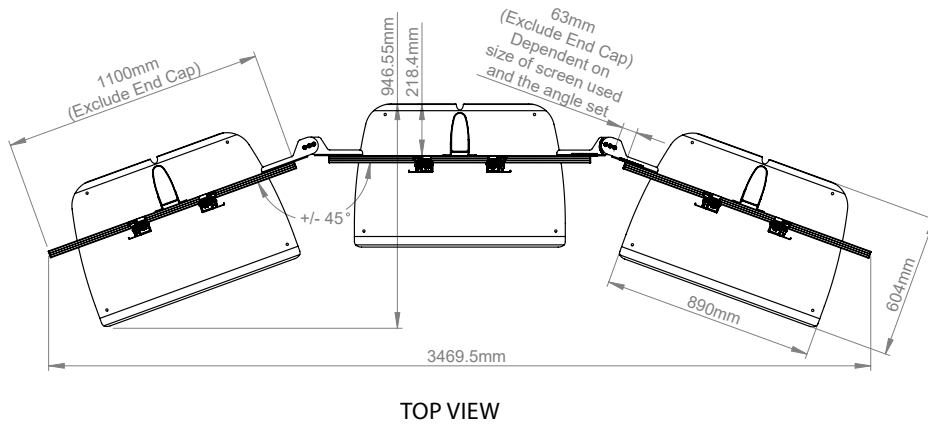

PACKING INFORMATION

PLEASE NOTE, THIS IS A **MULTI-BOX** ITEM

COLOUR:	ORDER REF:	EAN CODE:
Black / Black	BT8376/BB	5019318301506
Black / Silver	BT8376/BS	5019318301513

ORIGINAL DESIGNS BY B-TECH AV MOUNTS - REGISTERED DESIGNS & PATENTS APPLY