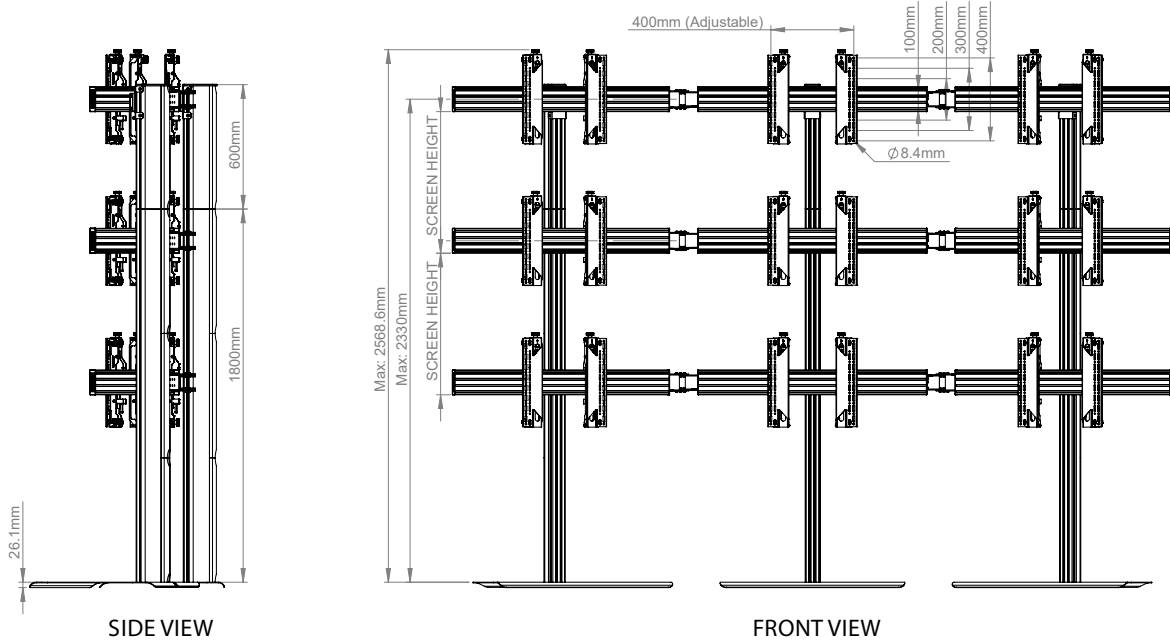

PACKING INFORMATION

PLEASE NOTE, THIS IS A **MULTI-BOX** ITEM

COLOUR:	ORDER REF:	EAN CODE:
Black / Black	BT8376/BB	5019318301506
Black / Silver	BT8376/BS	5019318301513

ORIGINAL DESIGNS BY B-TECH AV MOUNTS - REGISTERED DESIGNS & PATENTS APPLY