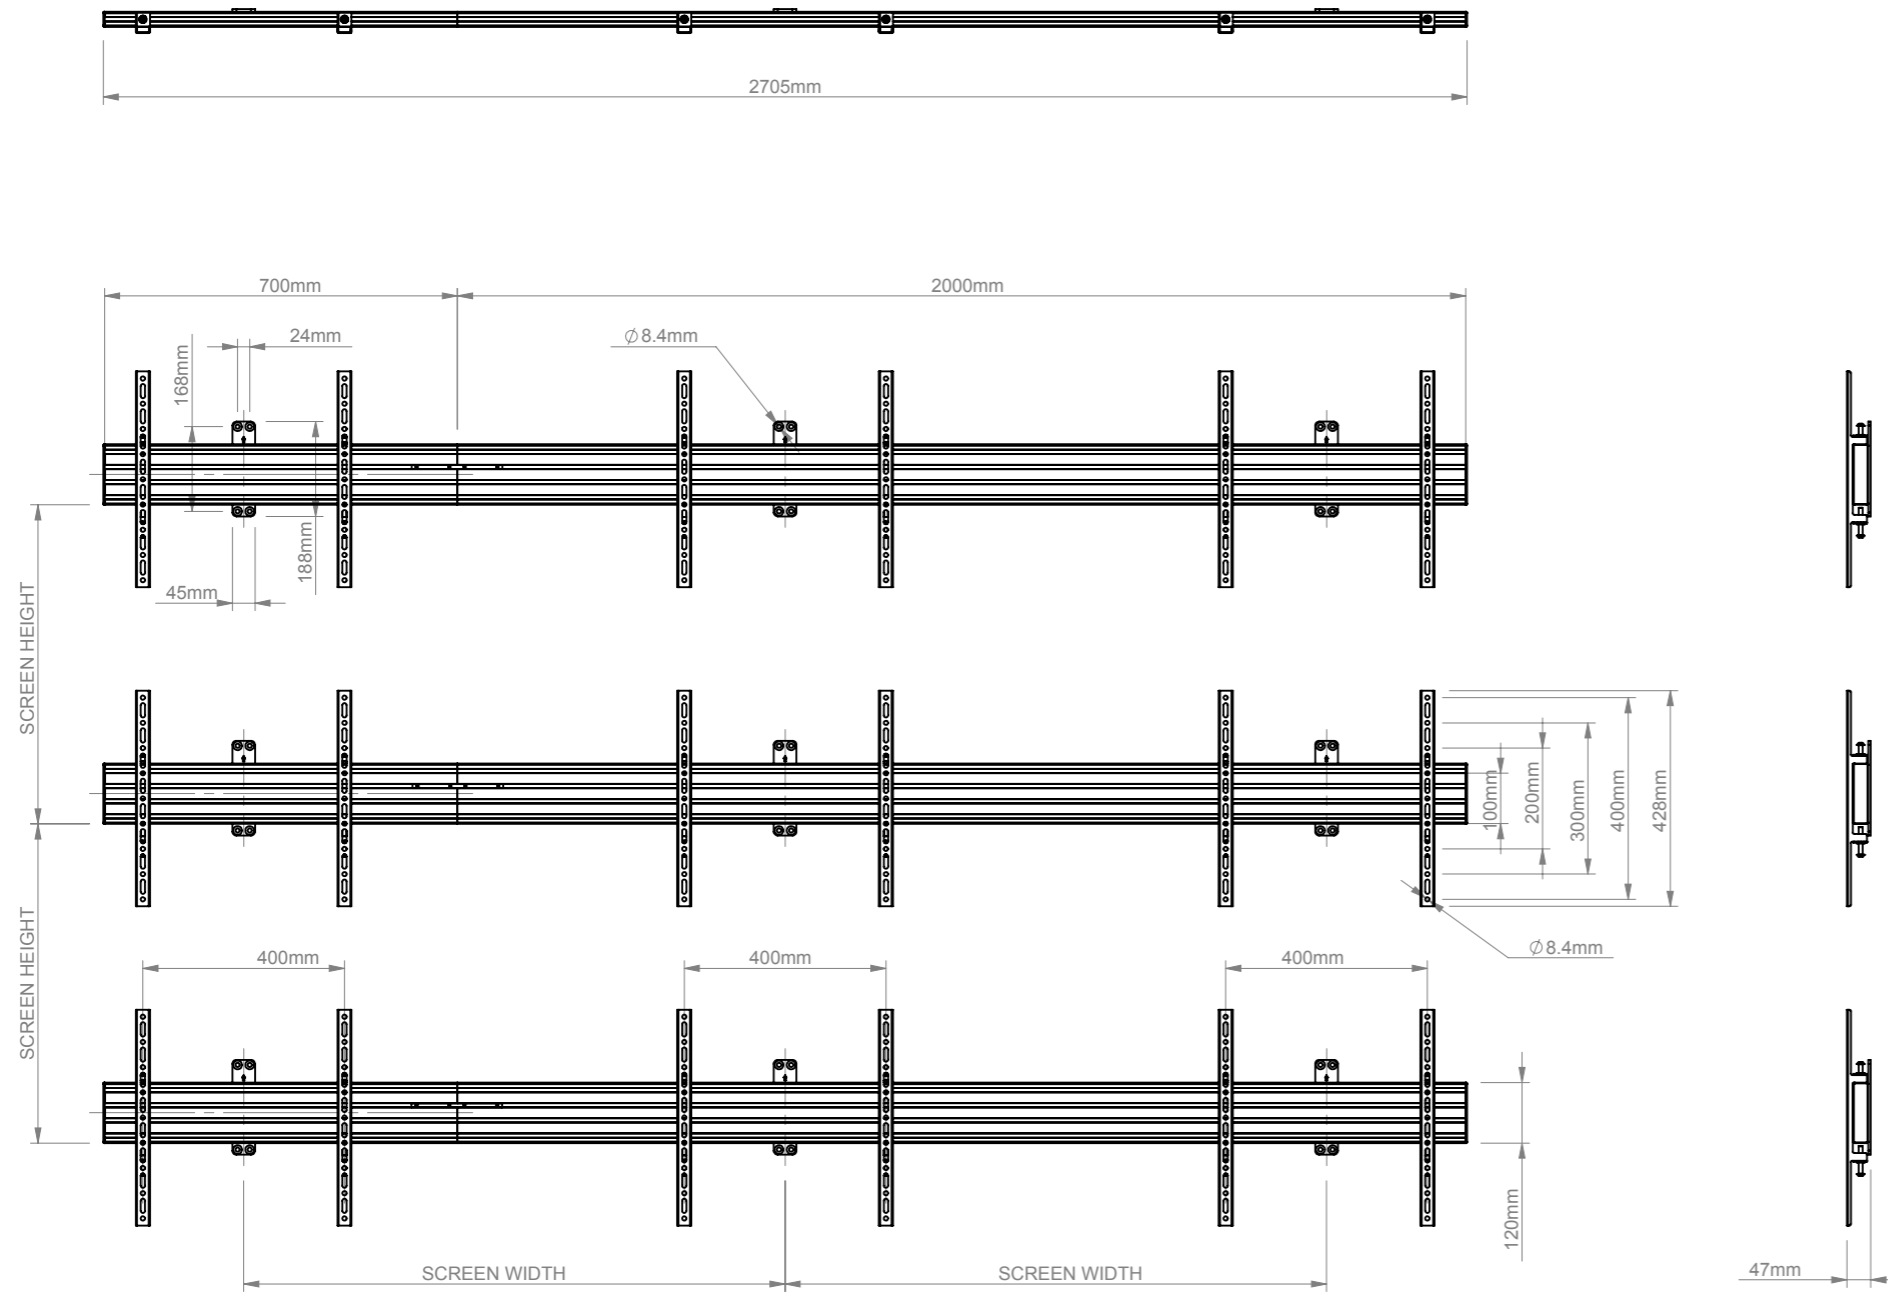

THE INFORMATION CONTAINED IN THIS DRAWING IS THE SOLE PROPERTY OF B-TECH INTERNATIONAL DESIGN AND MANUFACTURING LIMITED, ANY REPRODUCTION IN PART OR WHOLE WITHOUT THE WRITTEN PERMISSION OF B-TECH INTERNATIONAL DESIGN AND MANUFACTURING LIMITED IS PROHIBITED.

<b>B-Tech International Design and Manufacturing Limited</b>		<b>B-Tech No:</b> BT8340-WL3x3-46-F
Part of the B-Tech International Group of Companies		<b>Version:</b> V1.0
 UNLESS OTHERWISE SPECIFIED DIMENSIONS ARE IN MILLIMETERS	<b>Size:</b> A3	<b>Title:</b> System X: 3x3 Video Wall Fixed
	<b>Scale:</b> 1:15	<b>Revision:</b> 0.0
<b>Sheet:</b> 1 of 1	<b>Date:</b> 12/17/2015	<b>File Name:</b> BTD-BT8340-WL3X3-46-F-R0.0