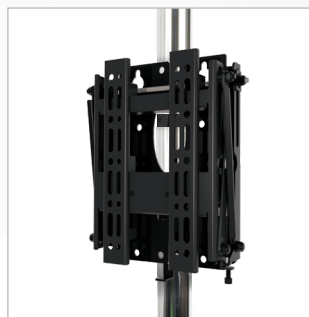

IDEAL FOR
RECESS
MOUNTING

BT8308

POP-OUT FLAT SCREEN WALL MOUNT

The BT8308 is designed for the installation of small to medium flat screens into recessed walls. The pop-out mechanism allows for a neat and tidy, flush to the wall installation, while still allowing access to the rear of the screen for easy installation and service access. BT8308 also allows screens to be mounted in landscape or portrait orientation and is also compatible with B-Tech's professional pole and collar system for pole mounted installs if required.

SPECIFICATION

Recommended screen size	up to 42"
Max load	25kg
VESA® compatibility	75 x 75 up to 200 x 200
Flat to wall depth	58mm
Popped out depth	175mm
Screen height adjustment	+12mm
Colour	Black

FEATURES

- Perfect solution for mounting screens into a recessed wall
- Push to open / push to close system provides quick and easy service access
- Suitable for landscape or portrait screen mounting
- Suitable for both wall or pole mounting
- Keyhole mounting for quick and easy installation
- Levelling screws allow adjustment of screen height
- Integrated locking mechanism prevents accidental pop-out of mount
- Integrated cable management
- 'Hook-on' installation with all mounting hardware included

Perfect solution for mounting screens into a recessed wall

Push to open / push to close system provides quick and easy service access

Compatible with B-Tech's professional pole and collar system for pole mounting