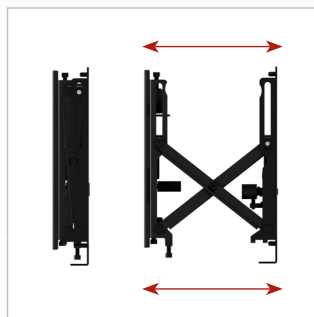

Push to open / push to close system provides quick and easy service access