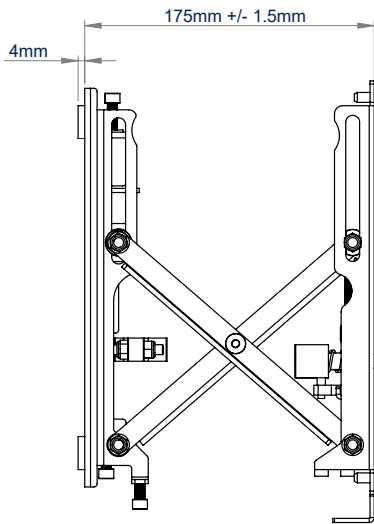

FRONT VIEW

SIDE VIEW EXTENDED