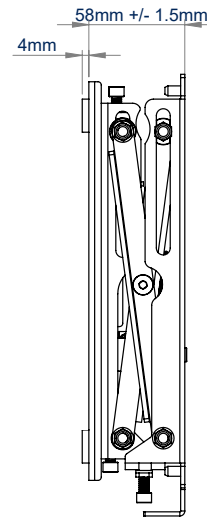

SIDE VIEW CLOSED

PACKING INFORMATION

COLOUR:	ORDER REF:	EAN CODE:	MASTER CARTON QTY:	INNER CARTON QTY:	MASTER CARTON WEIGHT:	MASTER CARTON CUBE
Black	BT8308/B	5019318081187	1	0	3.34kg	0.012cbm