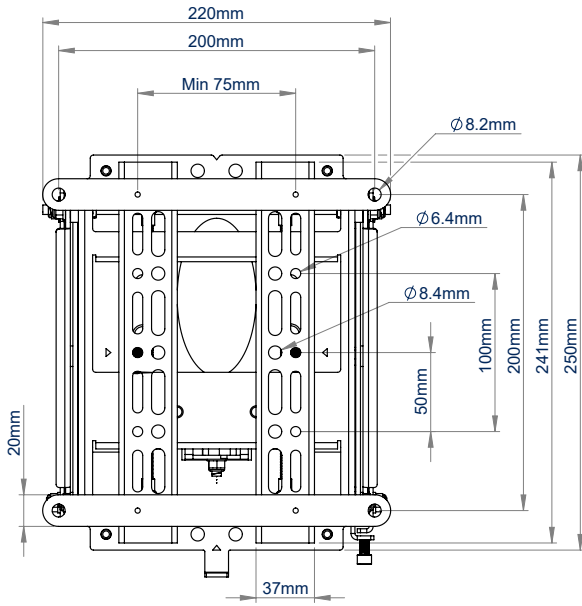

PACKING INFORMATION

COLOUR:	ORDER REF:	EAN CODE:	MASTER CARTON QTY:	INNER CARTON QTY:	MASTER CARTON WEIGHT:	MASTER CARTON CUBE
Black	BT8308/B	5019318081187	1	0	3.34kg	0.012cbm

ACCESSORIES AND RELATED PRODUCTS

BT7850

Ø50mm Poles available in different lengths up to 3m

BT7841

Ø50mm Accessory Collar for fixing mounts & accessories to Ø50mm poles

BT8309

Pop-Out Flat Screen Wall Mount with Micro-Adjustment for screens with VESA fixings from 75 x 75 up to 200 x 200

BT8310

Pop-In, Pop-Out Video Wall Mount for creating video walls or recess mounting larger screens

SS-V2-BT8308-100919