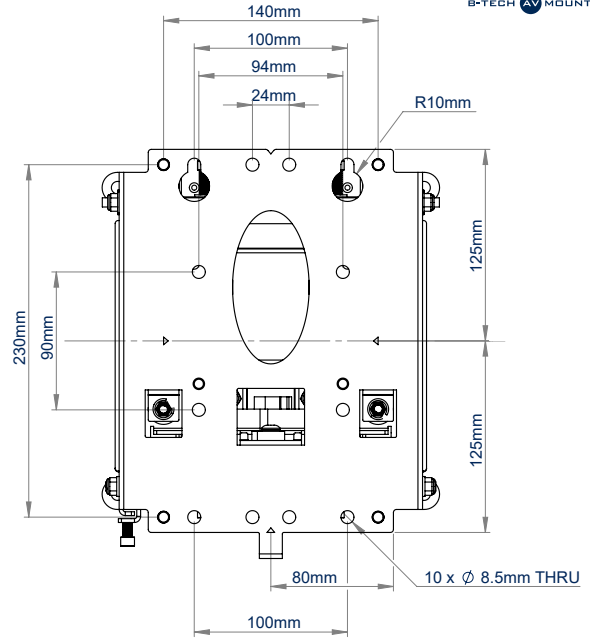

REAR VIEW

PACKING INFORMATION

COLOUR:	ORDER REF:	EAN CODE:	MASTER CARTON QTY:	INNER CARTON QTY:	MASTER CARTON WEIGHT:	MASTER CARTON CUBE
Black	BT8308/B	5019318081187	1	0	3.34kg	0.012cbm

ACCESSORIES AND RELATED PRODUCTS

BT7850

Ø50mm Poles available in different lengths up to 3m

BT7841

Ø50mm Accessory Collar for fixing mounts & accessories to Ø50mm poles

BT8309

Pop-Out Flat Screen Wall Mount with Micro-Adjustment for screens with VESA fixings from 75 x 75 up to 200 x 200

BT8310

Pop-In, Pop-Out Video Wall Mount for creating video walls or recess mounting larger screens

SS-V2-BT8308-100919