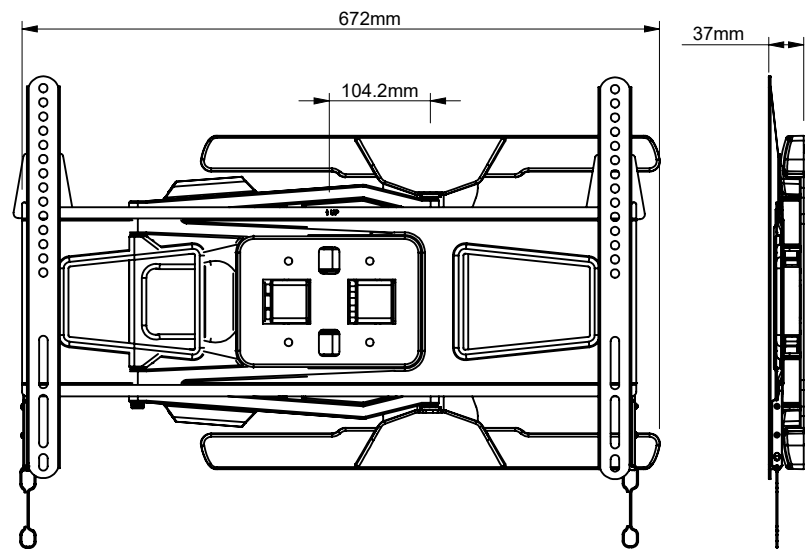

B-Tech International Design and Manufacturing Limited
Part of the B-Tech International Group of Companies

UNLESS OTHERWISE SPECIFIED
DIMENSIONS ARE IN MILLIMETERS

Size: A3
Scale: 1:10

Sheet: 1 of 1 **Date:** 30/07/2018

B-Tech No: BT8221

Version: V1.0

Title: Ultra-Slim Double Arm Flat Screen Wall Mount (Tilt, Swivel)

Revision: R01

File Name: BTD-BT8221-R01