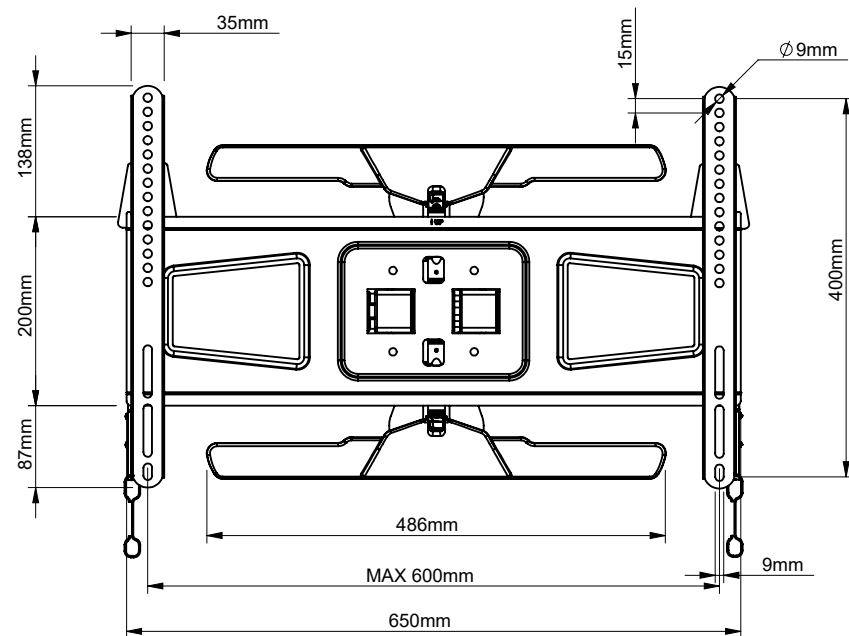

B-Tech International Design and Manufacturing Limited
Part of the B-Tech International Group of Companies

UNLESS OTHERWISE SPECIFIED
DIMENSIONS ARE IN MILLIMETERS

Size: A3
Scale: 1:10

Sheet: 1 of 1 **Date:** 30/07/2018

B-Tech No: BT8221

Version: V1.0

Title: Ultra-Slim Double Arm Flat Screen Wall Mount (Tilt, Swivel)

Revision: R01

File Name: BTD-BT8221-R01