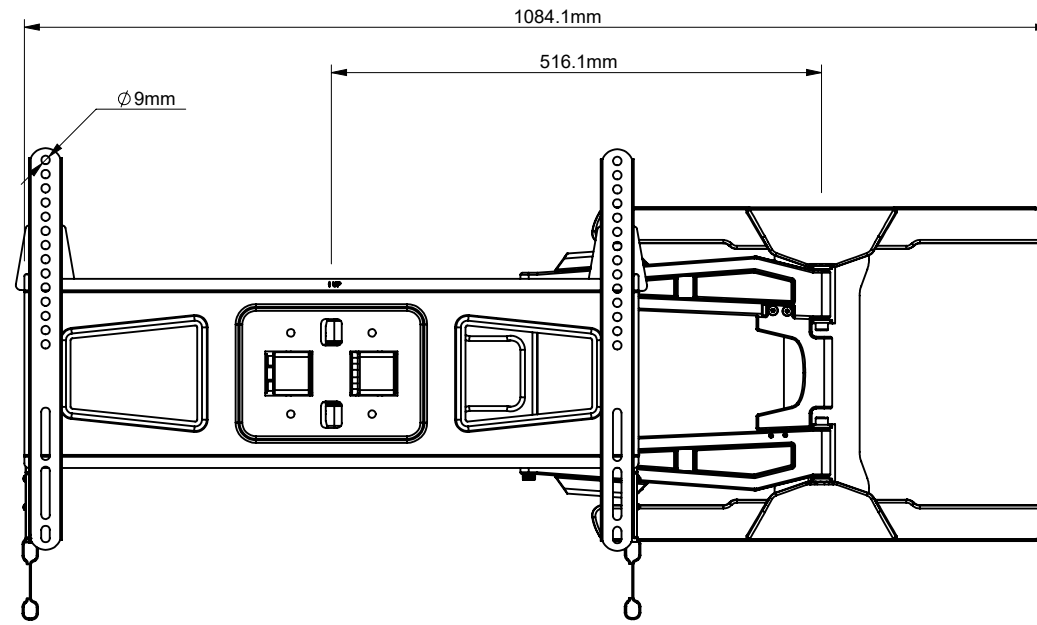

B-Tech International Design and Manufacturing Limited
Part of the B-Tech International Group of Companies

UNLESS OTHERWISE SPECIFIED
DIMENSIONS ARE IN MILLIMETERS

Size: A3
Scale: 1:10

Sheet: 1 of 1 **Date:** 30/07/2018

B-Tech No: BT8221

Version: V1.0

Title: Ultra-Slim Double Arm Flat Screen Wall Mount (Tilt, Swivel)

Revision: R01

File Name: BTD-BT8221-R01