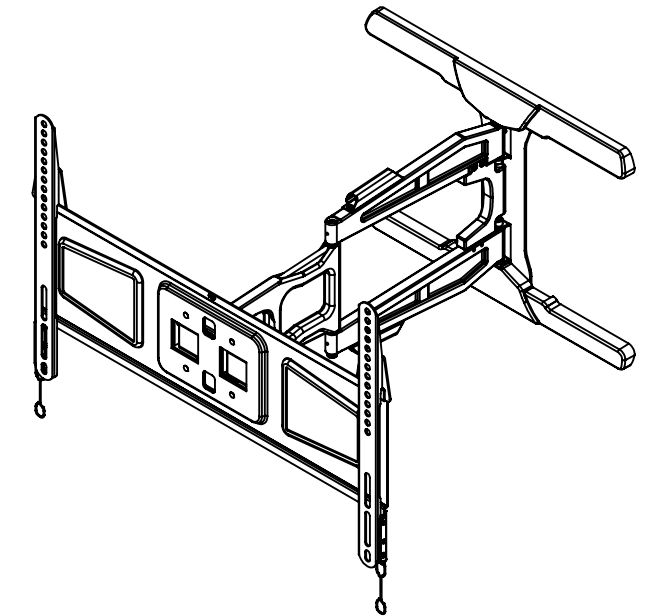

B-Tech International Design and Manufacturing Limited
Part of the B-Tech International Group of Companies

UNLESS OTHERWISE SPECIFIED
DIMENSIONS ARE IN MILLIMETERS

Size: A3
Scale: 1:10

Sheet: 1 of 1 **Date:** 30/07/2018

B-Tech No: BT8221

Version: V1.0

Title: Ultra-Slim Double Arm Flat Screen Wall Mount (Tilt, Swivel)

Revision: R01

File Name: BTD-BT8221-R01