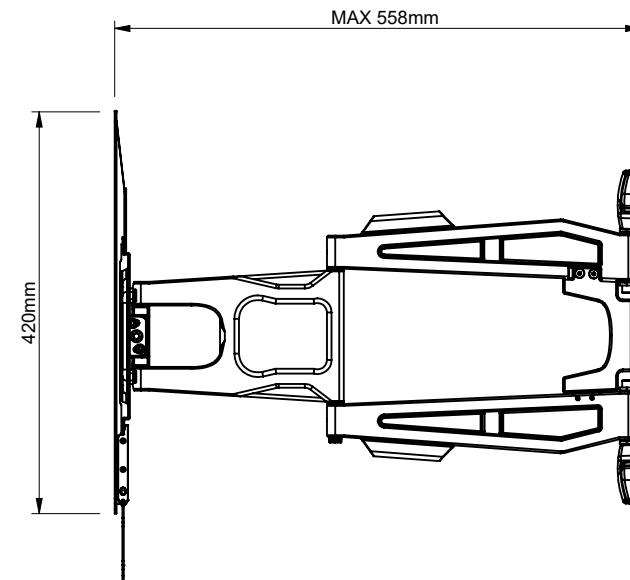

THE INFORMATION CONTAINED IN THIS DRAWING IS THE SOLE PROPERTY OF B-TECH INTERNATIONAL DESIGN AND MANUFACTURING LIMITED, ANY REPRODUCTION IN PART OR WHOLE WITHOUT THE WRITTEN PERMISSION OF B-TECH INTERNATIONAL DESIGN AND MANUFACTURING LIMITED IS PROHIBITED.

B-Tech International Design and Manufacturing Limited
Part of the B-Tech International Group of Companies

UNLESS OTHERWISE SPECIFIED
DIMENSIONS ARE IN MILLIMETERS

Size: A3
Scale: 1:10

Sheet: 1 of 1 **Date:** 30/07/2018

B-Tech No: BT8221

Version: V1.0

Title: Ultra-Slim Double Arm Flat Screen Wall Mount (Tilt, Swivel)

Revision: R01

File Name: BTD-BT8221-R01