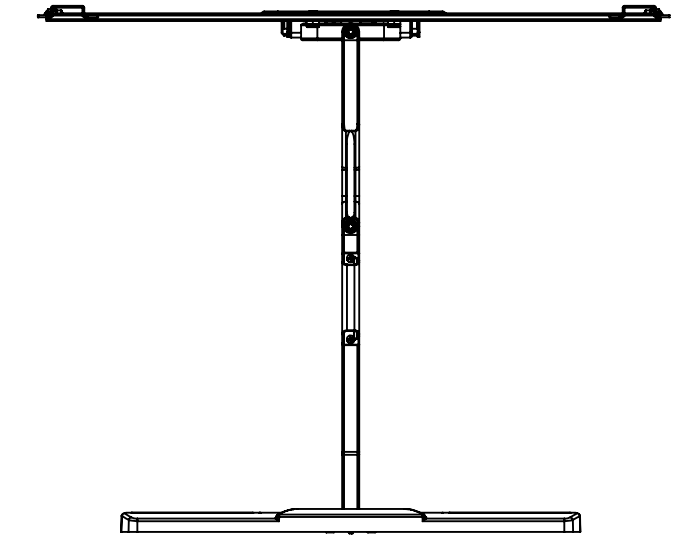

B-Tech International Design and Manufacturing Limited
Part of the B-Tech International Group of Companies

UNLESS OTHERWISE SPECIFIED
DIMENSIONS ARE IN MILLIMETERS

Size: A3
Scale: 1:10

Sheet: 1 of 1 **Date:** 30/07/2018

B-Tech No: BT8221

Version: V1.0

Title: Ultra-Slim Double Arm Flat Screen Wall Mount (Tilt, Swivel)

Revision: R01

File Name: BTD-BT8221-R01