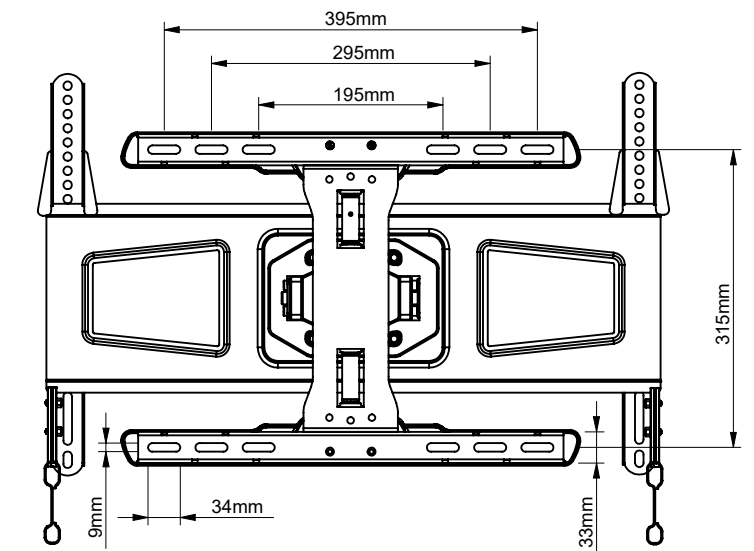

B-Tech International Design and Manufacturing Limited
Part of the B-Tech International Group of Companies

UNLESS OTHERWISE SPECIFIED
DIMENSIONS ARE IN MILLIMETERS

Size: A3
Scale: 1:10

Sheet: 1 of 1 **Date:** 30/07/2018

B-Tech No: BT8221

Version: V1.0

Title: Ultra-Slim Double Arm Flat Screen Wall Mount (Tilt, Swivel)

Revision: R01

File Name: BTD-BT8221-R01