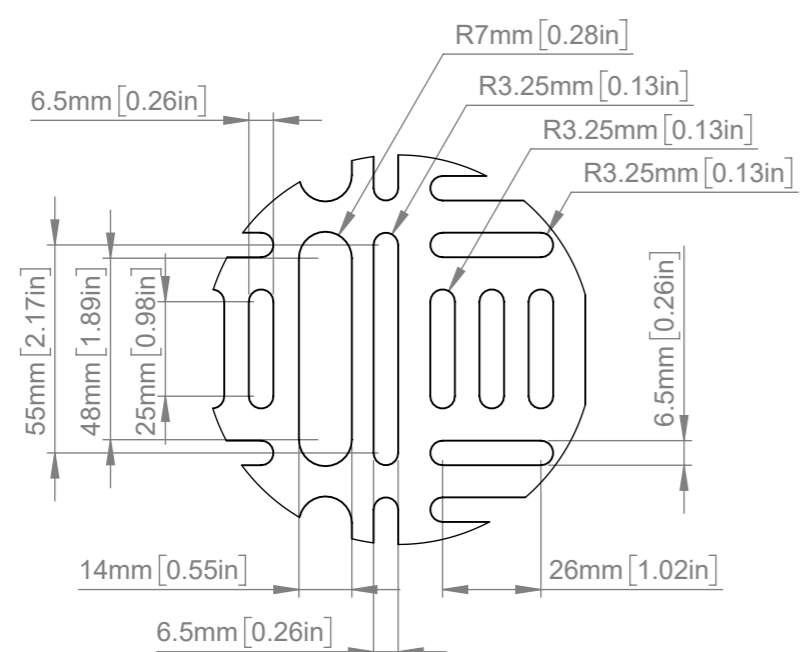

B-Tech International Design & Manufacturing Limited Part of the B-Tech International Group		B-Tech No: BT7888
		Title: Slide-Out AV Storage Tray
 UNLESS OTHERWISE SPECIFIED DIMENSIONS ARE IN MILLIMETERS	Size: A3	Revision: R01
	Scale: 1:6	Date: 15/11/2022
	Sheet: 1 of 2	File Name: BTD-BT7888

FRONT VIEW - CLOSE

ISOMETRIC VIEW
PORTRAIT CONFIGURATION - CLOSE

ISOMETRIC VIEW
PORTRAIT CONFIGURATION - OPEN

DETAIL B
SCALE 1 : 2

B-Tech International Design and Manufacturing Limited makes no representation or warranties, express or implied, with respect to the reuse of the data provided herewith, regardless of its format or the means of its transmission. B-Tech International Design and Manufacturing Limited makes every effort to provide accurate information, however there is no guarantee or representation to the user as to the accuracy, currency, suitability or reliability of this data. The user assumes all risks associated with its use. B-Tech International Design and Manufacturing Limited assumes no responsibility for actual or consequential damage incurred as a result of any user's reliance on this data.

B-Tech International Design & Manufacturing Limited Part of the B-Tech International Group		B-Tech No: BT7888
		Title: Slide-Out AV Storage Tray
 UNLESS OTHERWISE SPECIFIED DIMENSIONS ARE IN MILLIMETERS	Size: A3	Revision: R01
	Scale: 1:6	Date: 15/11/2022
	Sheet: 2 of 2	File Name: BTD-BT7888