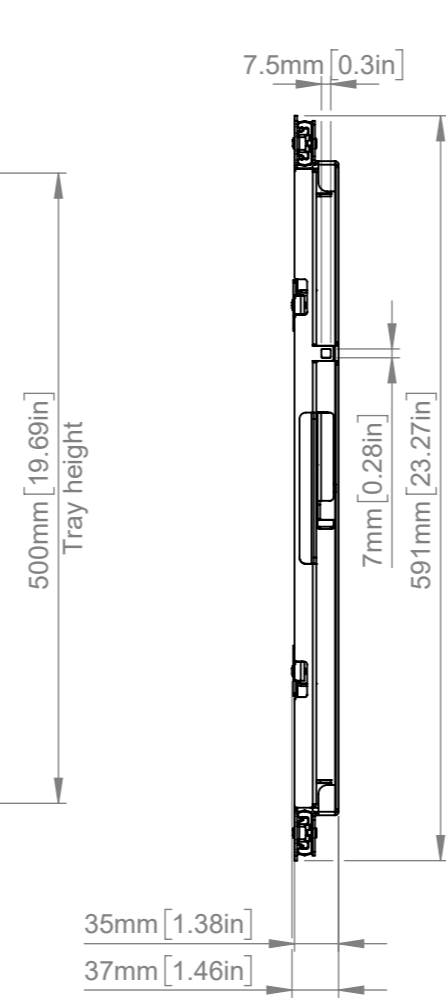

B-Tech International Design & Manufacturing Limited Part of the B-Tech International Group		B-Tech No: BT7888
		Title: Slide-Out AV Storage Tray
 UNLESS OTHERWISE SPECIFIED DIMENSIONS ARE IN MILLIMETERS	Size: A3	Revision: R01
	Scale: 1:6	Date: 15/11/2022
	Sheet: 1 of 2	File Name: BTD-BT7888

FRONT VIEW - CLOSE

ISOMETRIC VIEW
PORTRAIT CONFIGURATION - CLOSE

ISOMETRIC VIEW
PORTRAIT CONFIGURATION - OPEN

DETAIL B
SCALE 1 : 2

B-Tech International Design and Manufacturing Limited makes no representation or warranties, express or implied, with respect to the reuse of the data provided herewith, regardless of its format or the means of its transmission. B-Tech International Design and Manufacturing Limited makes every effort to provide accurate information, however there is no guarantee or representation to the user as to the accuracy, currency, suitability or reliability of this data. The user assumes all risks associated with its use. B-Tech International Design and Manufacturing Limited assumes no responsibility for actual or consequential damage incurred as a result of any user's reliance on this data.

B-Tech International Design & Manufacturing Limited Part of the B-Tech International Group		B-Tech No: BT7888
		Title: Slide-Out AV Storage Tray
 UNLESS OTHERWISE SPECIFIED DIMENSIONS ARE IN MILLIMETERS	Size: A3	Revision: R01
	Scale: 1:6	Date: 15/11/2022
	Sheet: 2 of 2	File Name: BTD-BT7888