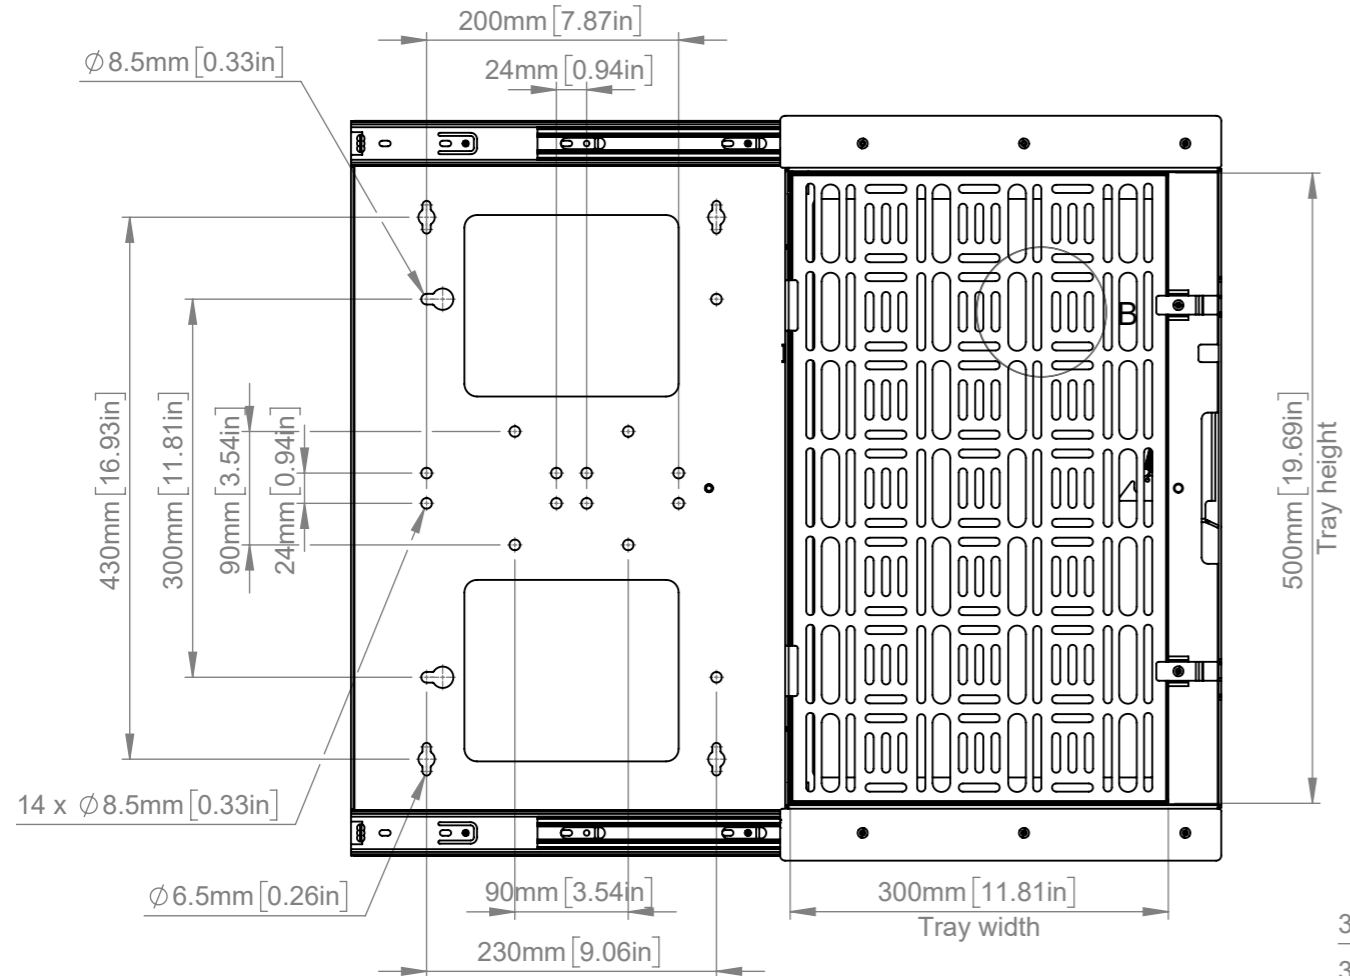

B-Tech International Design & Manufacturing Limited Part of the B-Tech International Group		B-Tech No: BT7888
		Title: Slide-Out AV Storage Tray
 UNLESS OTHERWISE SPECIFIED DIMENSIONS ARE IN MILLIMETERS	Size: A3	Revision: R01
	Scale: 1:6	Date: 15/11/2022
	Sheet: 1 of 2	File Name: BTD-BT7888

FRONT VIEW - CLOSE

ISOMETRIC VIEW
PORTRAIT CONFIGURATION - CLOSE

ISOMETRIC VIEW
PORTRAIT CONFIGURATION - OPEN

DETAIL B
SCALE 1 : 2

B-Tech International Design and Manufacturing Limited makes no representation or warranties, express or implied, with respect to the reuse of the data provided herewith, regardless of its format or the means of its transmission. B-Tech International Design and Manufacturing Limited makes every effort to provide accurate information, however there is no guarantee or representation to the user as to the accuracy, currency, suitability or reliability of this data. The user assumes all risks associated with its use. B-Tech International Design and Manufacturing Limited assumes no responsibility for actual or consequential damage incurred as a result of any user's reliance on this data.

B-Tech International Design & Manufacturing Limited Part of the B-Tech International Group		B-Tech No: BT7888
		Title: Slide-Out AV Storage Tray
 UNLESS OTHERWISE SPECIFIED DIMENSIONS ARE IN MILLIMETERS	Size: A3	Revision: R01
	Scale: 1:6	Date: 15/11/2022
	Sheet: 2 of 2	File Name: BTD-BT7888