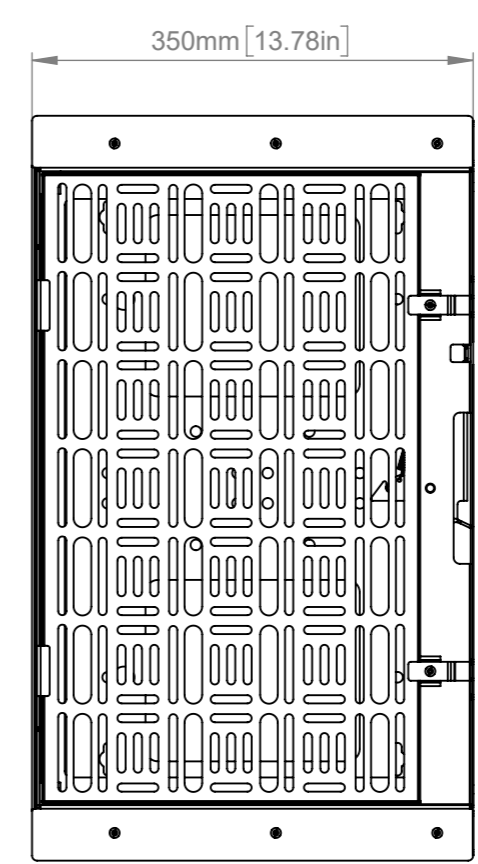

B-Tech International Design & Manufacturing Limited Part of the B-Tech International Group		B-Tech No: BT7888
		Title: Slide-Out AV Storage Tray
 UNLESS OTHERWISE SPECIFIED DIMENSIONS ARE IN MILLIMETERS	Size: A3	Revision: R01
	Scale: 1:6	Date: 15/11/2022
	Sheet: 1 of 2	File Name: BTD-BT7888

FRONT VIEW - CLOSE

ISOMETRIC VIEW
PORTRAIT CONFIGURATION - CLOSE

ISOMETRIC VIEW
PORTRAIT CONFIGURATION - OPEN

DETAIL B
SCALE 1 : 2

B-Tech International Design and Manufacturing Limited makes no representation or warranties, express or implied, with respect to the reuse of the data provided herewith, regardless of its format or the means of its transmission. B-Tech International Design and Manufacturing Limited makes every effort to provide accurate information, however there is no guarantee or representation to the user as to the accuracy, currency, suitability or reliability of this data. The user assumes all risks associated with its use. B-Tech International Design and Manufacturing Limited assumes no responsibility for actual or consequential damage incurred as a result of any user's reliance on this data.

B-Tech International Design & Manufacturing Limited Part of the B-Tech International Group		B-Tech No: BT7888
		Title: Slide-Out AV Storage Tray
 UNLESS OTHERWISE SPECIFIED DIMENSIONS ARE IN MILLIMETERS	Size: A3	Revision: R01
	Scale: 1:6	Date: 15/11/2022
	Sheet: 2 of 2	File Name: BTD-BT7888