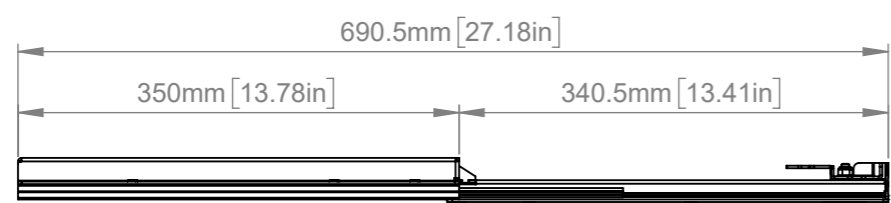

B-Tech International Design & Manufacturing Limited Part of the B-Tech International Group		B-Tech No: BT7888
		Title: Slide-Out AV Storage Tray
 UNLESS OTHERWISE SPECIFIED DIMENSIONS ARE IN MILLIMETERS	Size: A3	Revision: R01
	Scale: 1:6	Date: 15/11/2022
	Sheet: 1 of 2	File Name: BTD-BT7888

FRONT VIEW - CLOSE

ISOMETRIC VIEW
PORTRAIT CONFIGURATION - CLOSE

ISOMETRIC VIEW
PORTRAIT CONFIGURATION - OPEN

DETAIL B
SCALE 1 : 2

B-Tech International Design and Manufacturing Limited makes no representation or warranties, express or implied, with respect to the reuse of the data provided herewith, regardless of its format or the means of its transmission. B-Tech International Design and Manufacturing Limited makes every effort to provide accurate information, however there is no guarantee or representation to the user as to the accuracy, currency, suitability or reliability of this data. The user assumes all risks associated with its use. B-Tech International Design and Manufacturing Limited assumes no responsibility for actual or consequential damage incurred as a result of any user's reliance on this data.

B-Tech International Design & Manufacturing Limited Part of the B-Tech International Group		B-Tech No: BT7888
		Title: Slide-Out AV Storage Tray
 UNLESS OTHERWISE SPECIFIED DIMENSIONS ARE IN MILLIMETERS	Size: A3	Revision: R01
	Scale: 1:6	Date: 15/11/2022
	Sheet: 2 of 2	File Name: BTD-BT7888