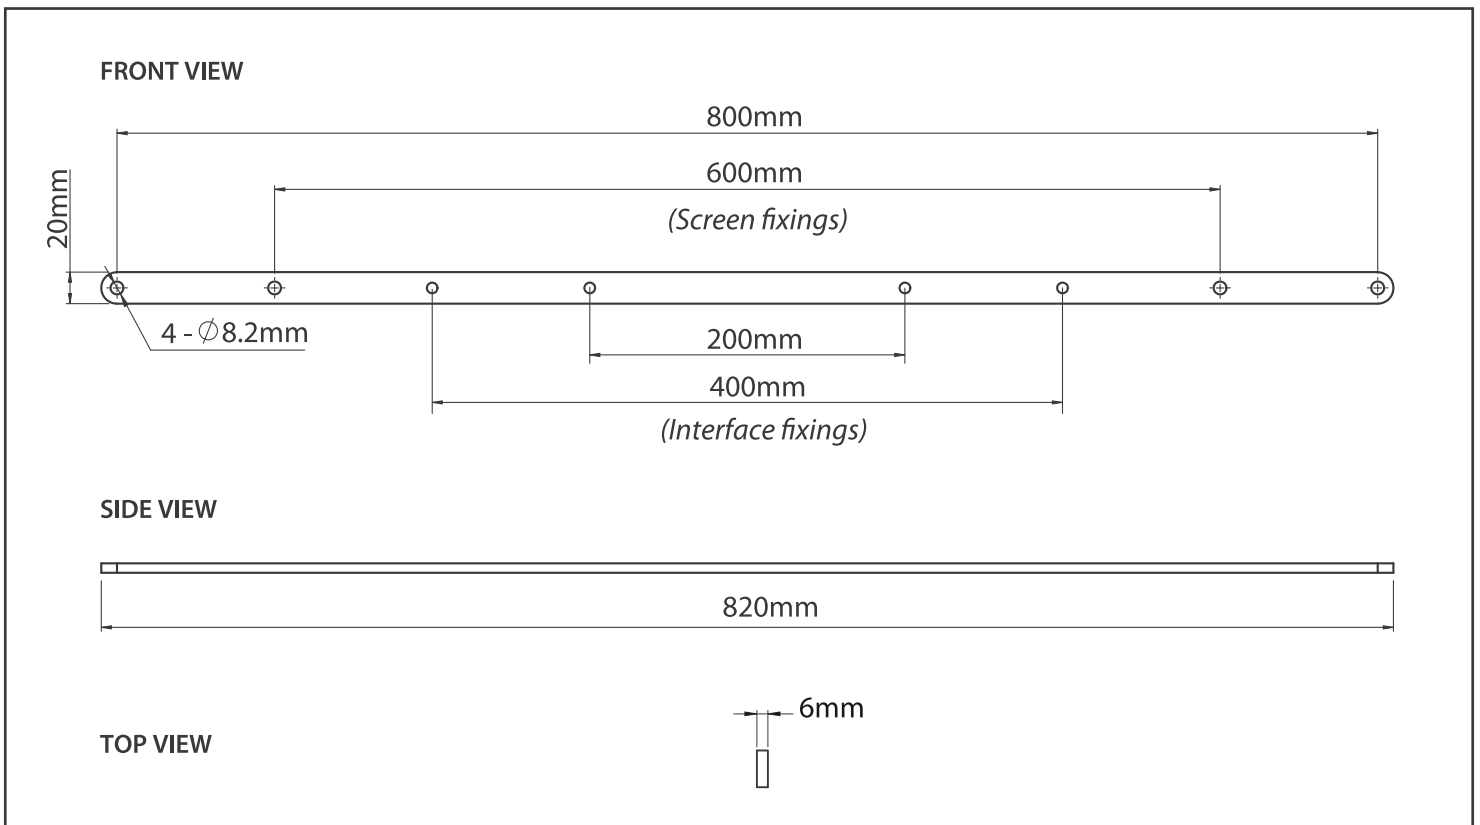

B-TECH AV MOUNTS

B-TECH AV MOUNTS

BT7565

INTERFACE ADAPTOR ARMS FOR VESA® 800 X 400

PRODUCT DIMENSIONS

CONTACT:

info@btechavmounts.com

©2021 B-Tech International Design & Manufacturing Ltd. All rights reserved.

B-Tech AV Mounts is a division of B-Tech International Design & Manufacturing Ltd.

B-Tech AV Mounts and the B-Tech logo are registered trade marks.

All other brands and product names are trademarks of their respective owners.

Photographs are for illustrative purposes only. E&OE.

AMA-BT7565-V1.1-0921-123 MADE IN THE P.R.C.

www.btechavmounts.com