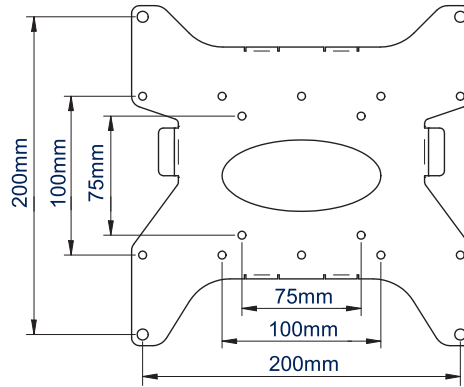

**MOUNTS
 SCREEN JUST
 15MM FROM
 THE WALL**

BT7532

ULTRA-SLIM FLAT SCREEN WALL MOUNT

Designed to mount medium sized flat screens, the BT7532 is an ultra-slim, fixed wall mount that is easy to install and mounts the screen just 15mm from the wall. Suitable for screens up to 40kg, the wall plate features 'OWLS' on wall levelling system to ensure a straight and smart installation and comes supplied with a security screw to help prevent unauthorized removal of the screen. The BT7532 is also compatible with B-Tech's range of poles and collars, increasing the number of different ways it can be mounted, ideal for commercial applications as well as home installations.

SPECIFICATION

Recommended screen size	up to 47"
Max load	40kg
VESA® compatibility	up to 200 x 200
Distance from wall	15mm
Colour	Black

FEATURES

- Ultra-slim design for a close to the wall installation
- Features 'OWLS' On Wall Levelling System
- Compatible with B-Tech System 2 professional range
- Mounts to B-Tech BT7850 poles using x2 BT7841/BT7052 Accessory Collars
- Includes security locking screws and Allen key to prevent unauthorised removal of the screen
- Simple 'hook-on' installation
- All mounting hardware included

VESA 200 47" 120cm 40KG

Ultra-slim design for a close to the wall installation

'OWLS' On Wall Levelling System

Security locking screws help prevent unauthorised removal of the screen

Compatible with B-Tech's professional range of poles and collars

WALL PLATE - FRONT VIEW

INTERFACE PLATE - FRONT VIEW

WALL PLATE & INTERFACE PLATE - SIDE VIEW

WALL PLATE & INTERFACE PLATE - TOP VIEW

PACKING INFORMATION

COLOUR:	ORDER REF:	EAN CODE:	MASTER CARTON QTY:	INNER CARTON QTY:	MASTER CARTON WEIGHT:	MASTER CARTON CUBE:
Black	BT7532/B	5019318753190	8	0	11kg	0.011cbm