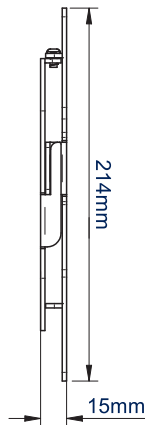

**MOUNTS
 SCREEN JUST
 15MM FROM
 THE WALL**

BT7532

ULTRA-SLIM FLAT SCREEN WALL MOUNT

Designed to mount medium sized flat screens, the BT7532 is an ultra-slim, fixed wall mount that is easy to install and mounts the screen just 15mm from the wall. Suitable for screens up to 40kg, the wall plate features 'OWLS' on wall levelling system to ensure a straight and smart installation and comes supplied with a security screw to help prevent unauthorized removal of the screen. The BT7532 is also compatible with B-Tech's range of poles and collars, increasing the number of different ways it can be mounted, ideal for commercial applications as well as home installations.

SPECIFICATION

Recommended screen size	up to 47"
Max load	40kg
VESA® compatibility	up to 200 x 200
Distance from wall	15mm
Colour	Black

FEATURES

- Ultra-slim design for a close to the wall installation
- Features 'OWLS' On Wall Levelling System
- Compatible with B-Tech System 2 professional range
- Mounts to B-Tech BT7850 poles using x2 BT7841/BT7052 Accessory Collars
- Includes security locking screws and Allen key to prevent unauthorised removal of the screen
- Simple 'hook-on' installation
- All mounting hardware included

VESA 200 47" 120cm 40KG

Ultra-slim design for a close to the wall installation

'OWLS' On Wall Levelling System

Security locking screws help prevent unauthorised removal of the screen

Compatible with B-Tech's professional range of poles and collars

WALL PLATE - FRONT VIEW

INTERFACE PLATE - FRONT VIEW

WALL PLATE & INTERFACE PLATE - SIDE VIEW

WALL PLATE & INTERFACE PLATE - TOP VIEW

PACKING INFORMATION

COLOUR:	ORDER REF:	EAN CODE:	MASTER CARTON QTY:	INNER CARTON QTY:	MASTER CARTON WEIGHT:	MASTER CARTON CUBE:
Black	BT7532/B	5019318753190	8	0	11kg	0.011cbm