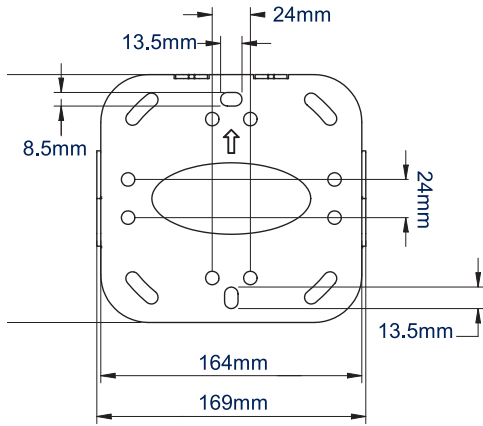

SPECIFICATION

Recommended screen size	up to 47"
Max load	40kg
VESA® compatibility	up to 200 x 200
Distance from wall	15mm
Colour	Black

FEATURES

- Ultra-slim design for a close to the wall installation
- Features 'OWLS' On Wall Levelling System
- Compatible with B-Tech System 2 professional range
- Mounts to B-Tech BT7850 poles using x2 BT7841/BT7052 Accessory Collars
- Includes security locking screws and Allen key to prevent unauthorised removal of the screen
- Simple 'hook-on' installation
- All mounting hardware included

VESA 200 47" 120cm 40KG

Ultra-slim design for a close to the wall installation

'OWLS' On Wall Levelling System

Security locking screws help prevent unauthorised removal of the screen

Compatible with B-Tech's professional range of poles and collars

WALL PLATE - FRONT VIEW

INTERFACE PLATE - FRONT VIEW

WALL PLATE & INTERFACE PLATE - SIDE VIEW

WALL PLATE & INTERFACE PLATE - TOP VIEW

PACKING INFORMATION

COLOUR:	ORDER REF:	EAN CODE:	MASTER CARTON QTY:	INNER CARTON QTY:	MASTER CARTON WEIGHT:	MASTER CARTON CUBE:
Black	BT7532/B	5019318753190	8	0	11kg	0.011cbm

BT7850
Ø50mm Poles available in different
lengths up to 3m

BT7841
2 x Accessory Collars attaches the mount
to Ø50mm poles

© 2019 B-Tech Professional Design & Manufacturing Limited. All rights reserved.
The information in this specification is for reference only. It is not intended to be used as a substitute for the manufacturer's instructions. B-Tech Professional Design & Manufacturing Limited
accepts no liability for loss or damage caused by improper or misuse of the product. Any reproduction or transmission or publication of any part of this
specification is expressly prohibited, unless prior written permission has been granted by B-Tech Professional Design & Manufacturing Limited. E&OE