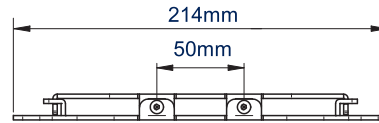

SPECIFICATION

Recommended screen size	up to 47"
Max load	40kg
VESA® compatibility	up to 200 x 200
Distance from wall	15mm
Colour	Black

FEATURES

- Ultra-slim design for a close to the wall installation
- Features 'OWLS' On Wall Levelling System
- Compatible with B-Tech System 2 professional range
- Mounts to B-Tech BT7850 poles using x2 BT7841/BT7052 Accessory Collars
- Includes security locking screws and Allen key to prevent unauthorised removal of the screen
- Simple 'hook-on' installation
- All mounting hardware included

VESA 200 47" 120cm 40KG

Ultra-slim design for a close to the wall installation

'OWLS' On Wall Levelling System

Security locking screws help prevent unauthorised removal of the screen

Compatible with B-Tech's professional range of poles and collars

WALL PLATE - FRONT VIEW

INTERFACE PLATE - FRONT VIEW

WALL PLATE & INTERFACE PLATE - SIDE VIEW

WALL PLATE & INTERFACE PLATE - TOP VIEW

PACKING INFORMATION

COLOUR:	ORDER REF:	EAN CODE:	MASTER CARTON QTY:	INNER CARTON QTY:	MASTER CARTON WEIGHT:	MASTER CARTON CUBE:
Black	BT7532/B	5019318753190	8	0	11kg	0.011cbm