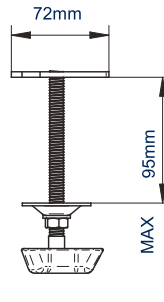

FRONT VIEW

GROMMET

PACKING INFORMATION

ORIGINAL DESIGNS BY B-TECH AV MOUNTS - REGISTERED DESIGNS & PATENTS APPLY

COLOUR:	ORDER REF:	EAN CODE:	MASTER CARTON QTY:	INNER CARTON QTY:	MASTER CARTON WEIGHT:	MASTER CARTON CUBE:
Black	BT7371/B	5019318758850	2	0	6.7kg	0.037cbm

RELATED PRODUCTS

SS-V2-BT7371-010819