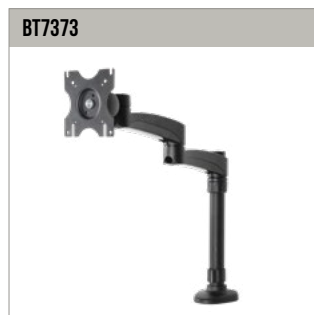

BT7373
Double Arm Premium Desk Mount
designed for screens up to 28"