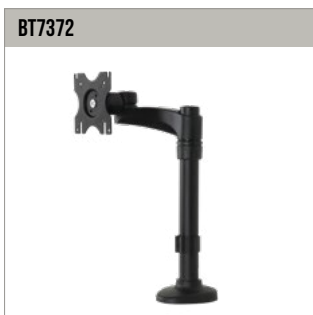

RELATED PRODUCTS

BT7372
Single Arm Premium Desk Mount
designed for screens up to 28"