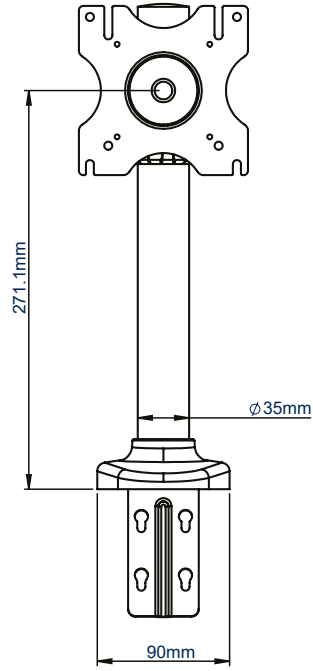

FRONT VIEW

PACKING INFORMATION

ORIGINAL DESIGNS BY B-TECH AV MOUNTS - REGISTERED DESIGNS & PATENTS APPLY

COLOUR:	ORDER REF:	EAN CODE:	MASTER CARTON QTY:	INNER CARTON QTY:	MASTER CARTON WEIGHT:	MASTER CARTON CUBE:
Black	BT7371/B	5019318758850	2	0	6.7kg	0.037cbm

RELATED PRODUCTS

SS-V2-BT7371-010819