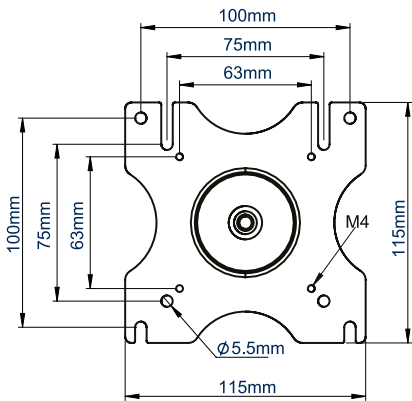

FRONT VIEW

INTERFACE

PACKING INFORMATION

ORIGINAL DESIGNS BY B-TECH AV MOUNTS - REGISTERED DESIGNS & PATENTS APPLY

COLOUR:	ORDER REF:	EAN CODE:	MASTER CARTON QTY:	INNER CARTON QTY:	MASTER CARTON WEIGHT:	MASTER CARTON CUBE:
Black	BT7371/B	5019318758850	2	0	6.7kg	0.037cbm

RELATED PRODUCTS

SS-V2-BT7371-010819