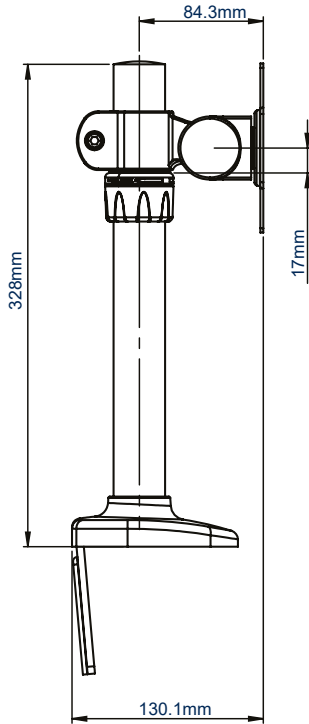

SIDE VIEW

FRONT VIEW

PACKING INFORMATION

ORIGINAL DESIGNS BY B-TECH AV MOUNTS - REGISTERED DESIGNS & PATENTS APPLY

COLOUR:	ORDER REF:	EAN CODE:	MASTER CARTON QTY:	INNER CARTON QTY:	MASTER CARTON WEIGHT:	MASTER CARTON CUBE:
Black	BT7371/B	5019318758850	2	0	6.7kg	0.037cbm

RELATED PRODUCTS

SS-V2-BT7371-010819