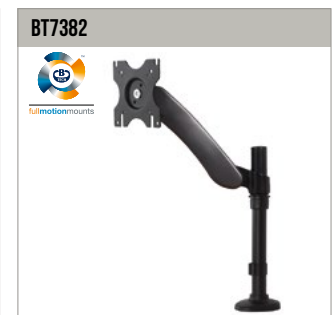

BT7382
Single Arm Full Motion Desk Mount
designed for screens up to 28"

SS-V2-BT7371-010819