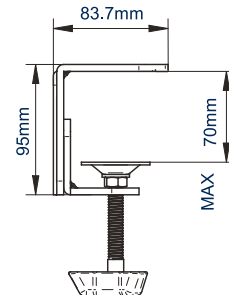

DESK CLAMP

PACKING INFORMATION

ORIGINAL DESIGNS BY B-TECH AV MOUNTS - REGISTERED DESIGNS & PATENTS APPLY

COLOUR:	ORDER REF:	EAN CODE:	MASTER CARTON QTY:	INNER CARTON QTY:	MASTER CARTON WEIGHT:	MASTER CARTON CUBE:
Black	BT7371/B	5019318758850	2	0	6.7kg	0.037cbm