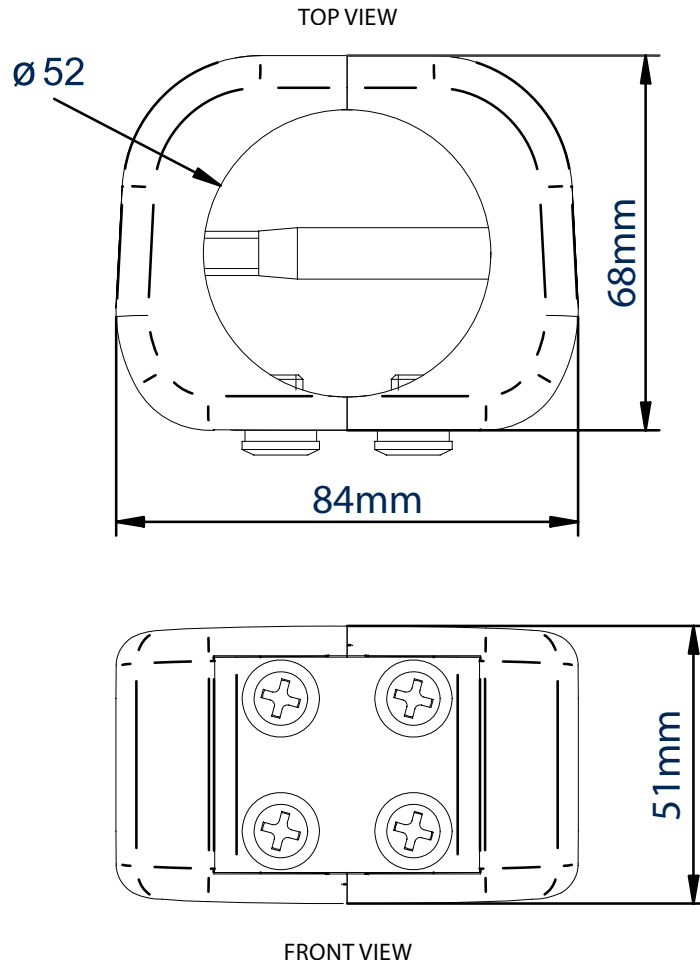

Dual fixing points allow back-to-back installations onto a single collar

Supplied with cover plates for a neat and tidy finish

Available in Black or Chrome

PACKING INFORMATION

COLOUR:	ORDER REF:	EAN CODE:	PCS (QTY):	INNER CARTONS:	MASTER CARTONS:	MASTER CARTON WEIGHT:	MASTER CARTON CUBE:
Black	BT7051/B	5019318070761	40	0	1	14.7KG	0.028cbm

ACCESSORIES AND RELATED PRODUCTS FOR USE WITH BT7502

BT7841	BT7052	BT7850	BT7055

Ø50mm 2-Piece Accessory Collar allows a wide range of mounts and accessories to be fitted to Ø50mm poles

Ø50mm Accessory Collar used to attach mounts and accessories to Ø50mm poles

Ø50mm Poles available in Black, White or Chrome and a variety of lengths

Ceiling Finishing Ring designed to improve the look of a ceiling mounted install